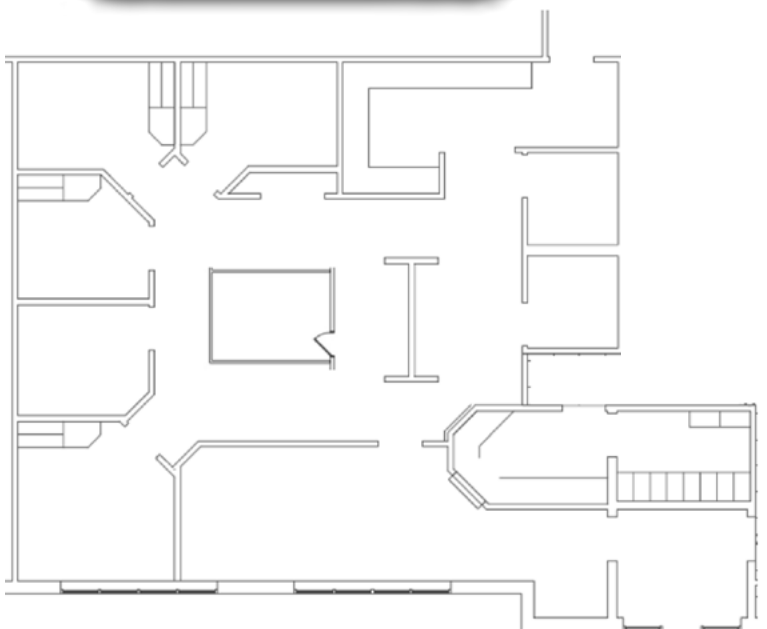

170 S BLOOMINGDALE RD | BLOOMINGDALE, IL

Office/Medical Space for Lease

VersaRES.com

[CLICK FOR VIRTUAL TOUR](#)

SPACE FEATURES

- ▶ Move-in Ready Office/Medical Space Available
- ▶ Existing Rough-In Plumbing in Place Allowing to Convert to Medical Offices
- ▶ 5 Private Offices
- ▶ 1 Conference Room
- ▶ Reception and Kitchen Area

VERSA
REAL ESTATE SERVICES

BUILDING HIGHLIGHTS

- ▶ Move-in Ready Office Space
- ▶ Office and Medical Space Available
- ▶ Easily convertible to medical space with existing rough-in plumbing
- ▶ Signage along Bloomingdale Rd

AREA AMENITIES

- ▶ Located on Bloomingdale Rd with 25,000 VPD
- ▶ Numerous fast serve and fine dining restaurants in close proximity
- ▶ Located 1/2 mile South of Lake St

OFFERING SUMMARY

LEASE RATE	\$16.75 PSF MG
AVAILABLE SF	2,000 SF
YEAR BUILT	2007
BUILDING SF	12,200 SF