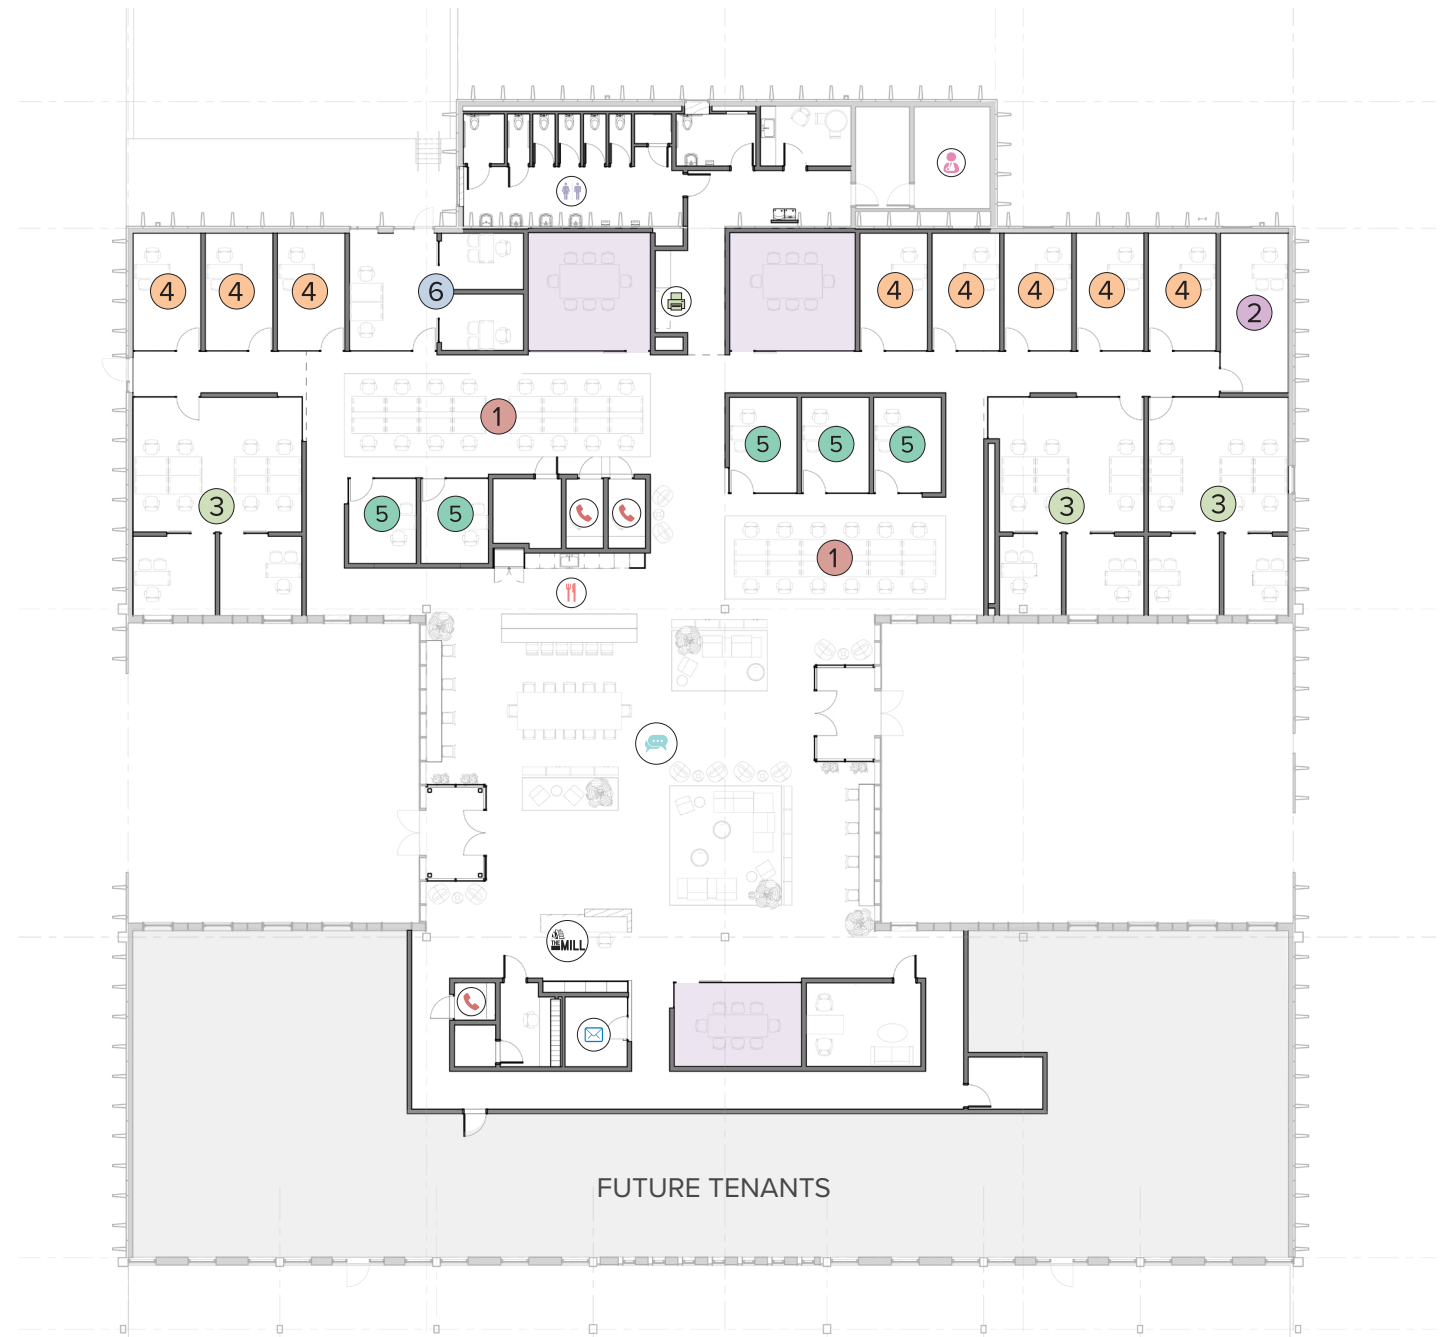

Seaford
 800 Atlanta Road
 Seaford, DE 19973
themillspace.com/seaford

Membership

Annual Prices

Small Office	\$1,270
Medium Office	\$1,270
Large Office	\$1,500
Small Suite	\$2,420
Large Suite	\$3,800
Desk	\$350
Virtual	\$90

Beautiful community spaces for
casual meetings, socializing,
relaxing and hosting events

Prices above reflect on an annual price for membership options. Prices vary and subject to change. Please inquire with our team on pricing for all types of membership options, including customized suites at support@themillspace.com.

Offices

- ① Desks
- ② Large Office
- ③ Large Office Suite
- ④ Medium Office
- ⑤ Small Office
- ⑥ Small Office Suite

Perks

- ☘ Community Spaces
- ☎ Phone Booths
- ☎ Maternity Room
- 🗨 Conference Room
- 🚻 Restrooms
- 🖨 Print Center
- 👤 Front Desk
- ✉ Mail
- 🍳 Pantry