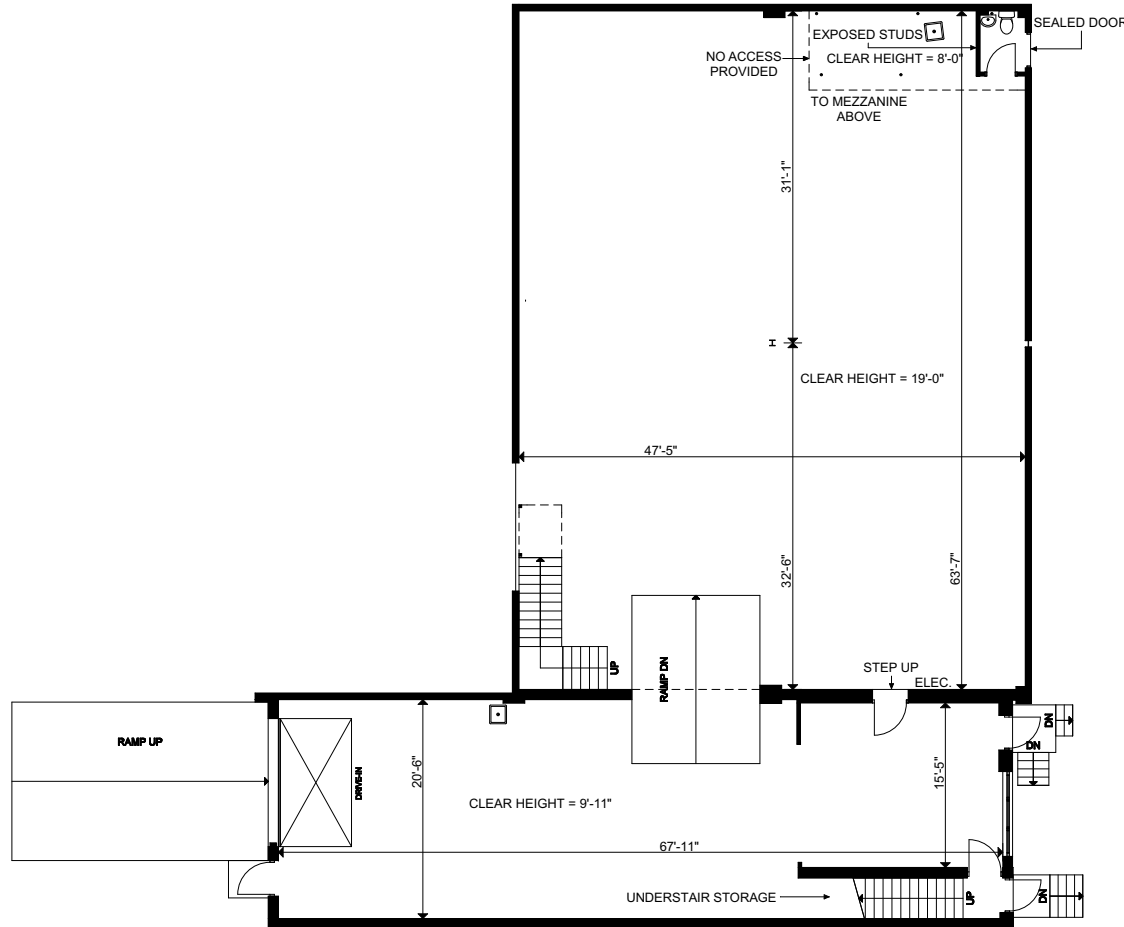

691223 ONTARIO INC.

Version:	Prepared:	17/12/2025
V1	Measured:	09/12/2025

25 Heritage Road
Markham, Ontario
Canada

Unit 11

Floor 01 Occupant Area: 4,628 sq ft
 Floor 02 Occupant Area: 1,998 sq ft
 Total Occupant Area*: 6,626 sq ft

*Area determined according to:
ANSI/BOMA Z65.2-2025

This work product has been prepared by Extreme Measures Inc. pursuant to a contract with the Client for the sole benefit of and use by the Client. No third party may rely on this work product without the receipt of a reliance letter from Extreme Measures Inc.

FLOOR 02

FLOOR 01