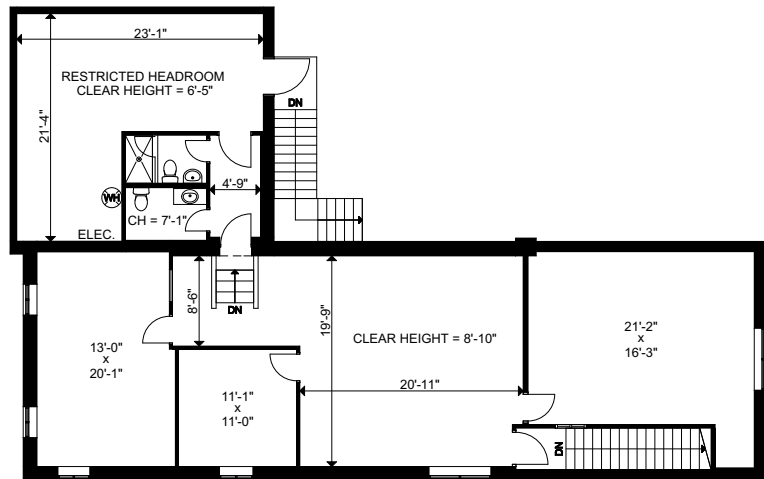

691223 ONTARIO INC.

Version:	Prepared:	17/12/2025
V1	Measured:	09/12/2025

25 Heritage Road
Markham, Ontario
Canada

Unit 11

Floor 01 Occupant Area: 4,628 sq ft
 Floor 02 Occupant Area: 1,998 sq ft
 Total Occupant Area*: 6,626 sq ft

*Area determined according to:
ANSI/BOMA Z65.2-2025

This work product has been prepared by Extreme Measures Inc. pursuant to a contract with the Client for the sole benefit of and use by the Client. No third party may rely on this work product without the receipt of a reliance letter from Extreme Measures Inc.

FLOOR 02

FLOOR 01