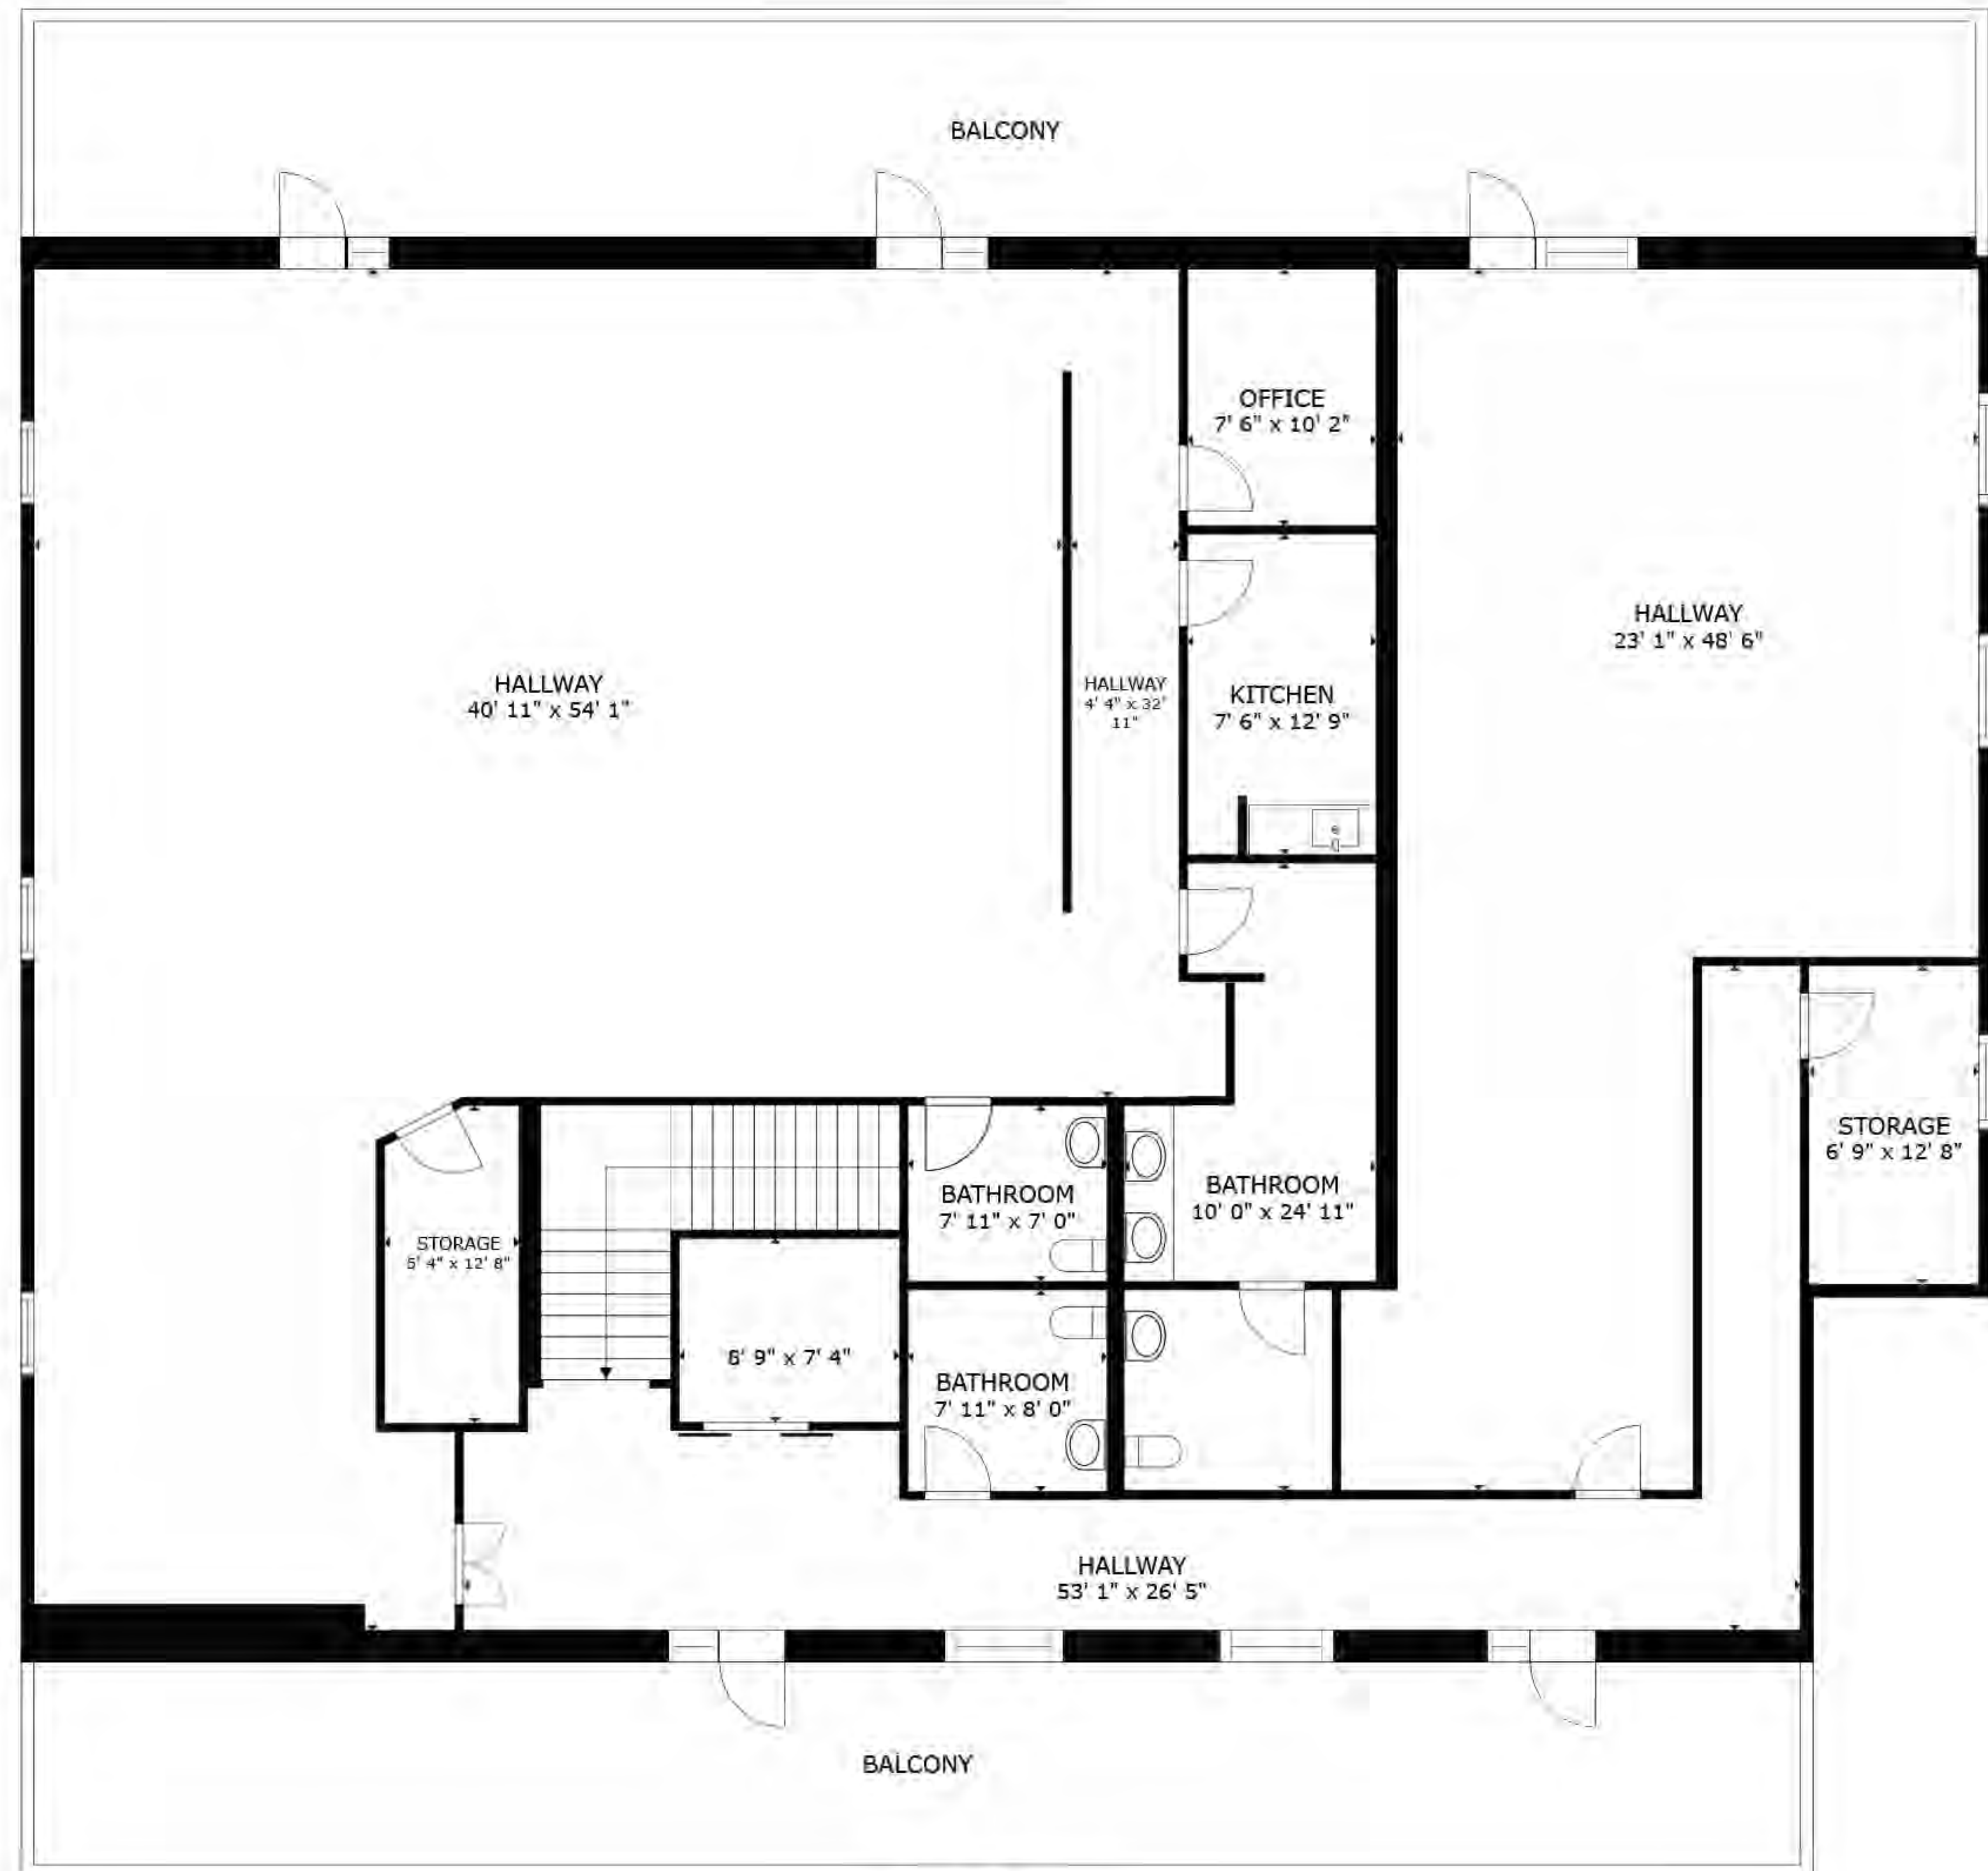

FLOOR 1

FLOOR 2

GROSS INTERNAL AREA  
 FLOOR 1 409 sq.ft. FLOOR 2 4,083 sq.ft.  
 EXCLUDED AREAS : BALCONY 662 sq.ft. BALCONY 565 sq.ft.  
 TOTAL : 4,491 sq.ft.  
 SIZES AND DIMENSIONS ARE APPROXIMATE, ACTUAL MAY VARY.