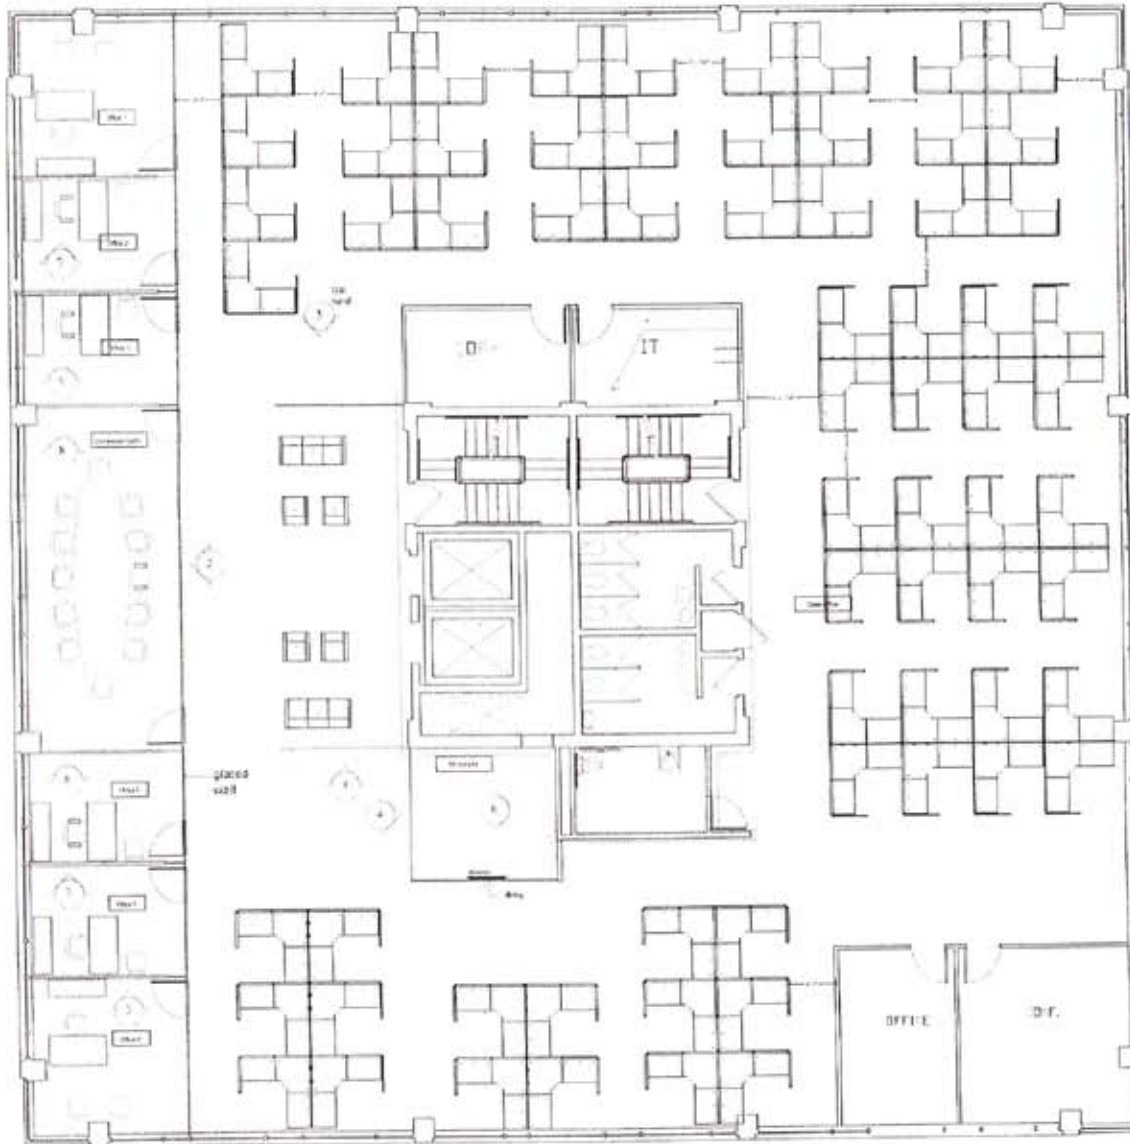

60 Hickory Drive - Single Tenant Layout

Accommodates 53 6x8 Workstations*

*All furniture by tenant

60 Hickory Drive - Single Tenant Layout

Accommodates 68 6x6 Workstations*

*All furniture by tenant

60 Hickory Drive - Multi-Tenant Layout*

*All furniture by tenant