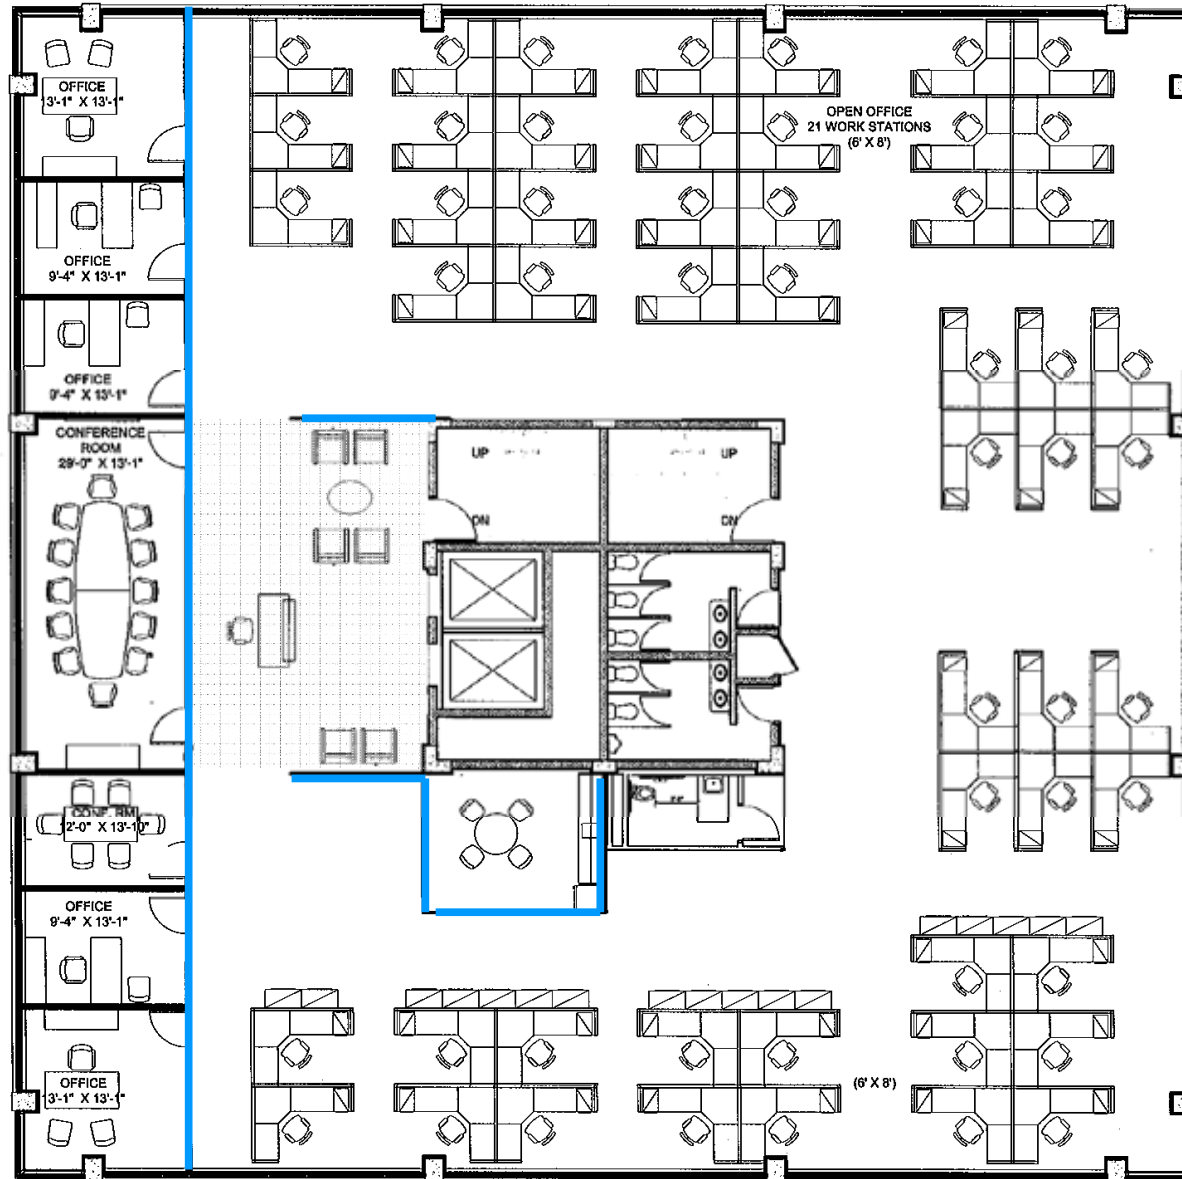

60 Hickory Drive - Single Tenant Layout

Accommodates 53 6x8 Workstations*

*All furniture by tenant

60 Hickory Drive - Single Tenant Layout

Accommodates 68 6x6 Workstations*

*All furniture by tenant

60 Hickory Drive - Multi-Tenant Layout*