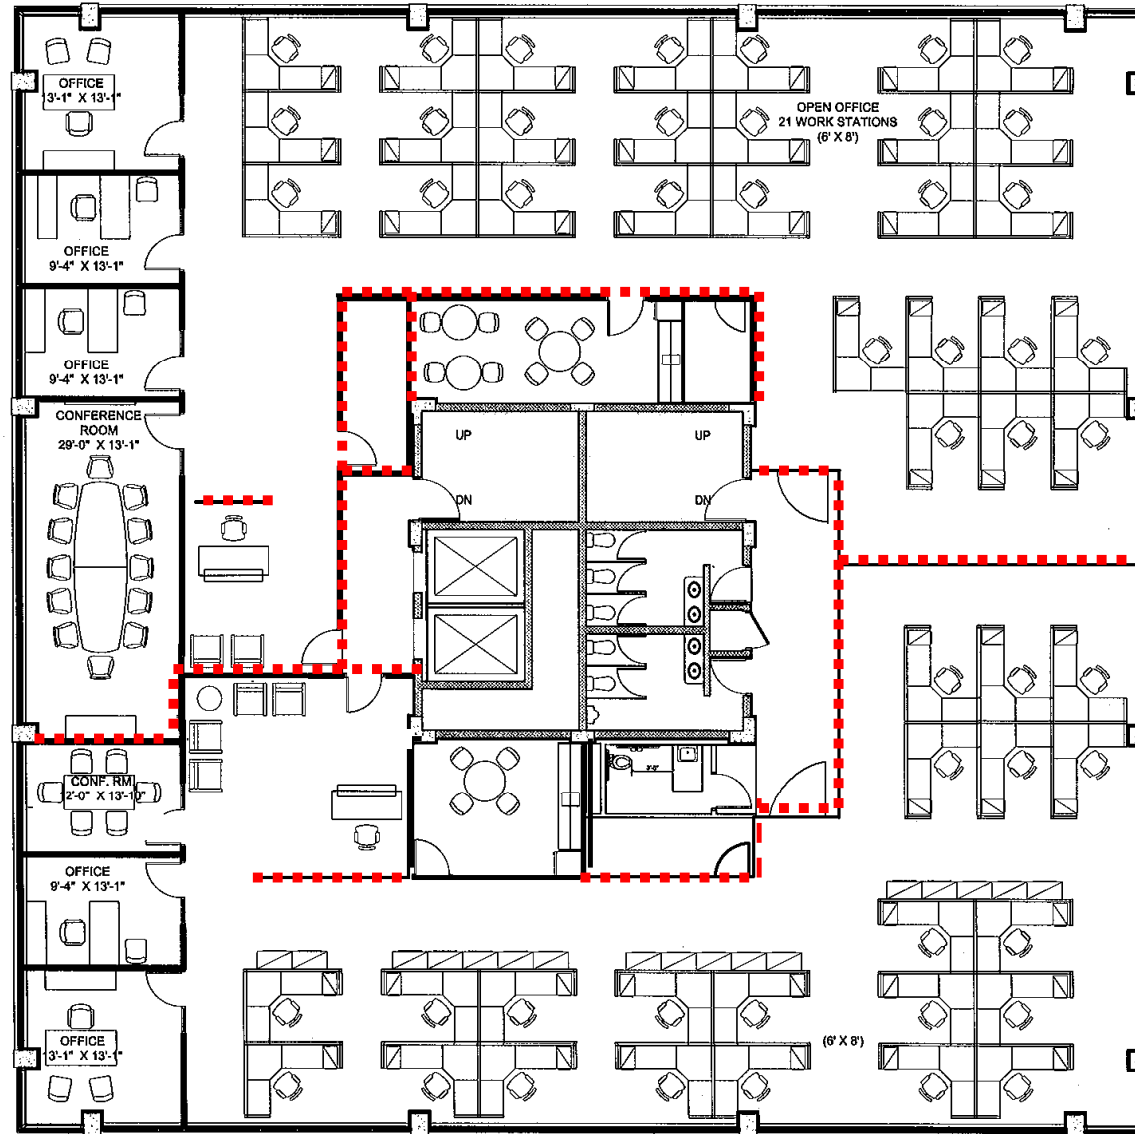

60 Hickory Drive - Single Tenant Layout

Accommodates 53 6x8 Workstations*

*All furniture by tenant

60 Hickory Drive - Single Tenant Layout

Accommodates 68 6x6 Workstations*

*All furniture by tenant

60 Hickory Drive - Multi-Tenant Layout*

*All furniture by tenant