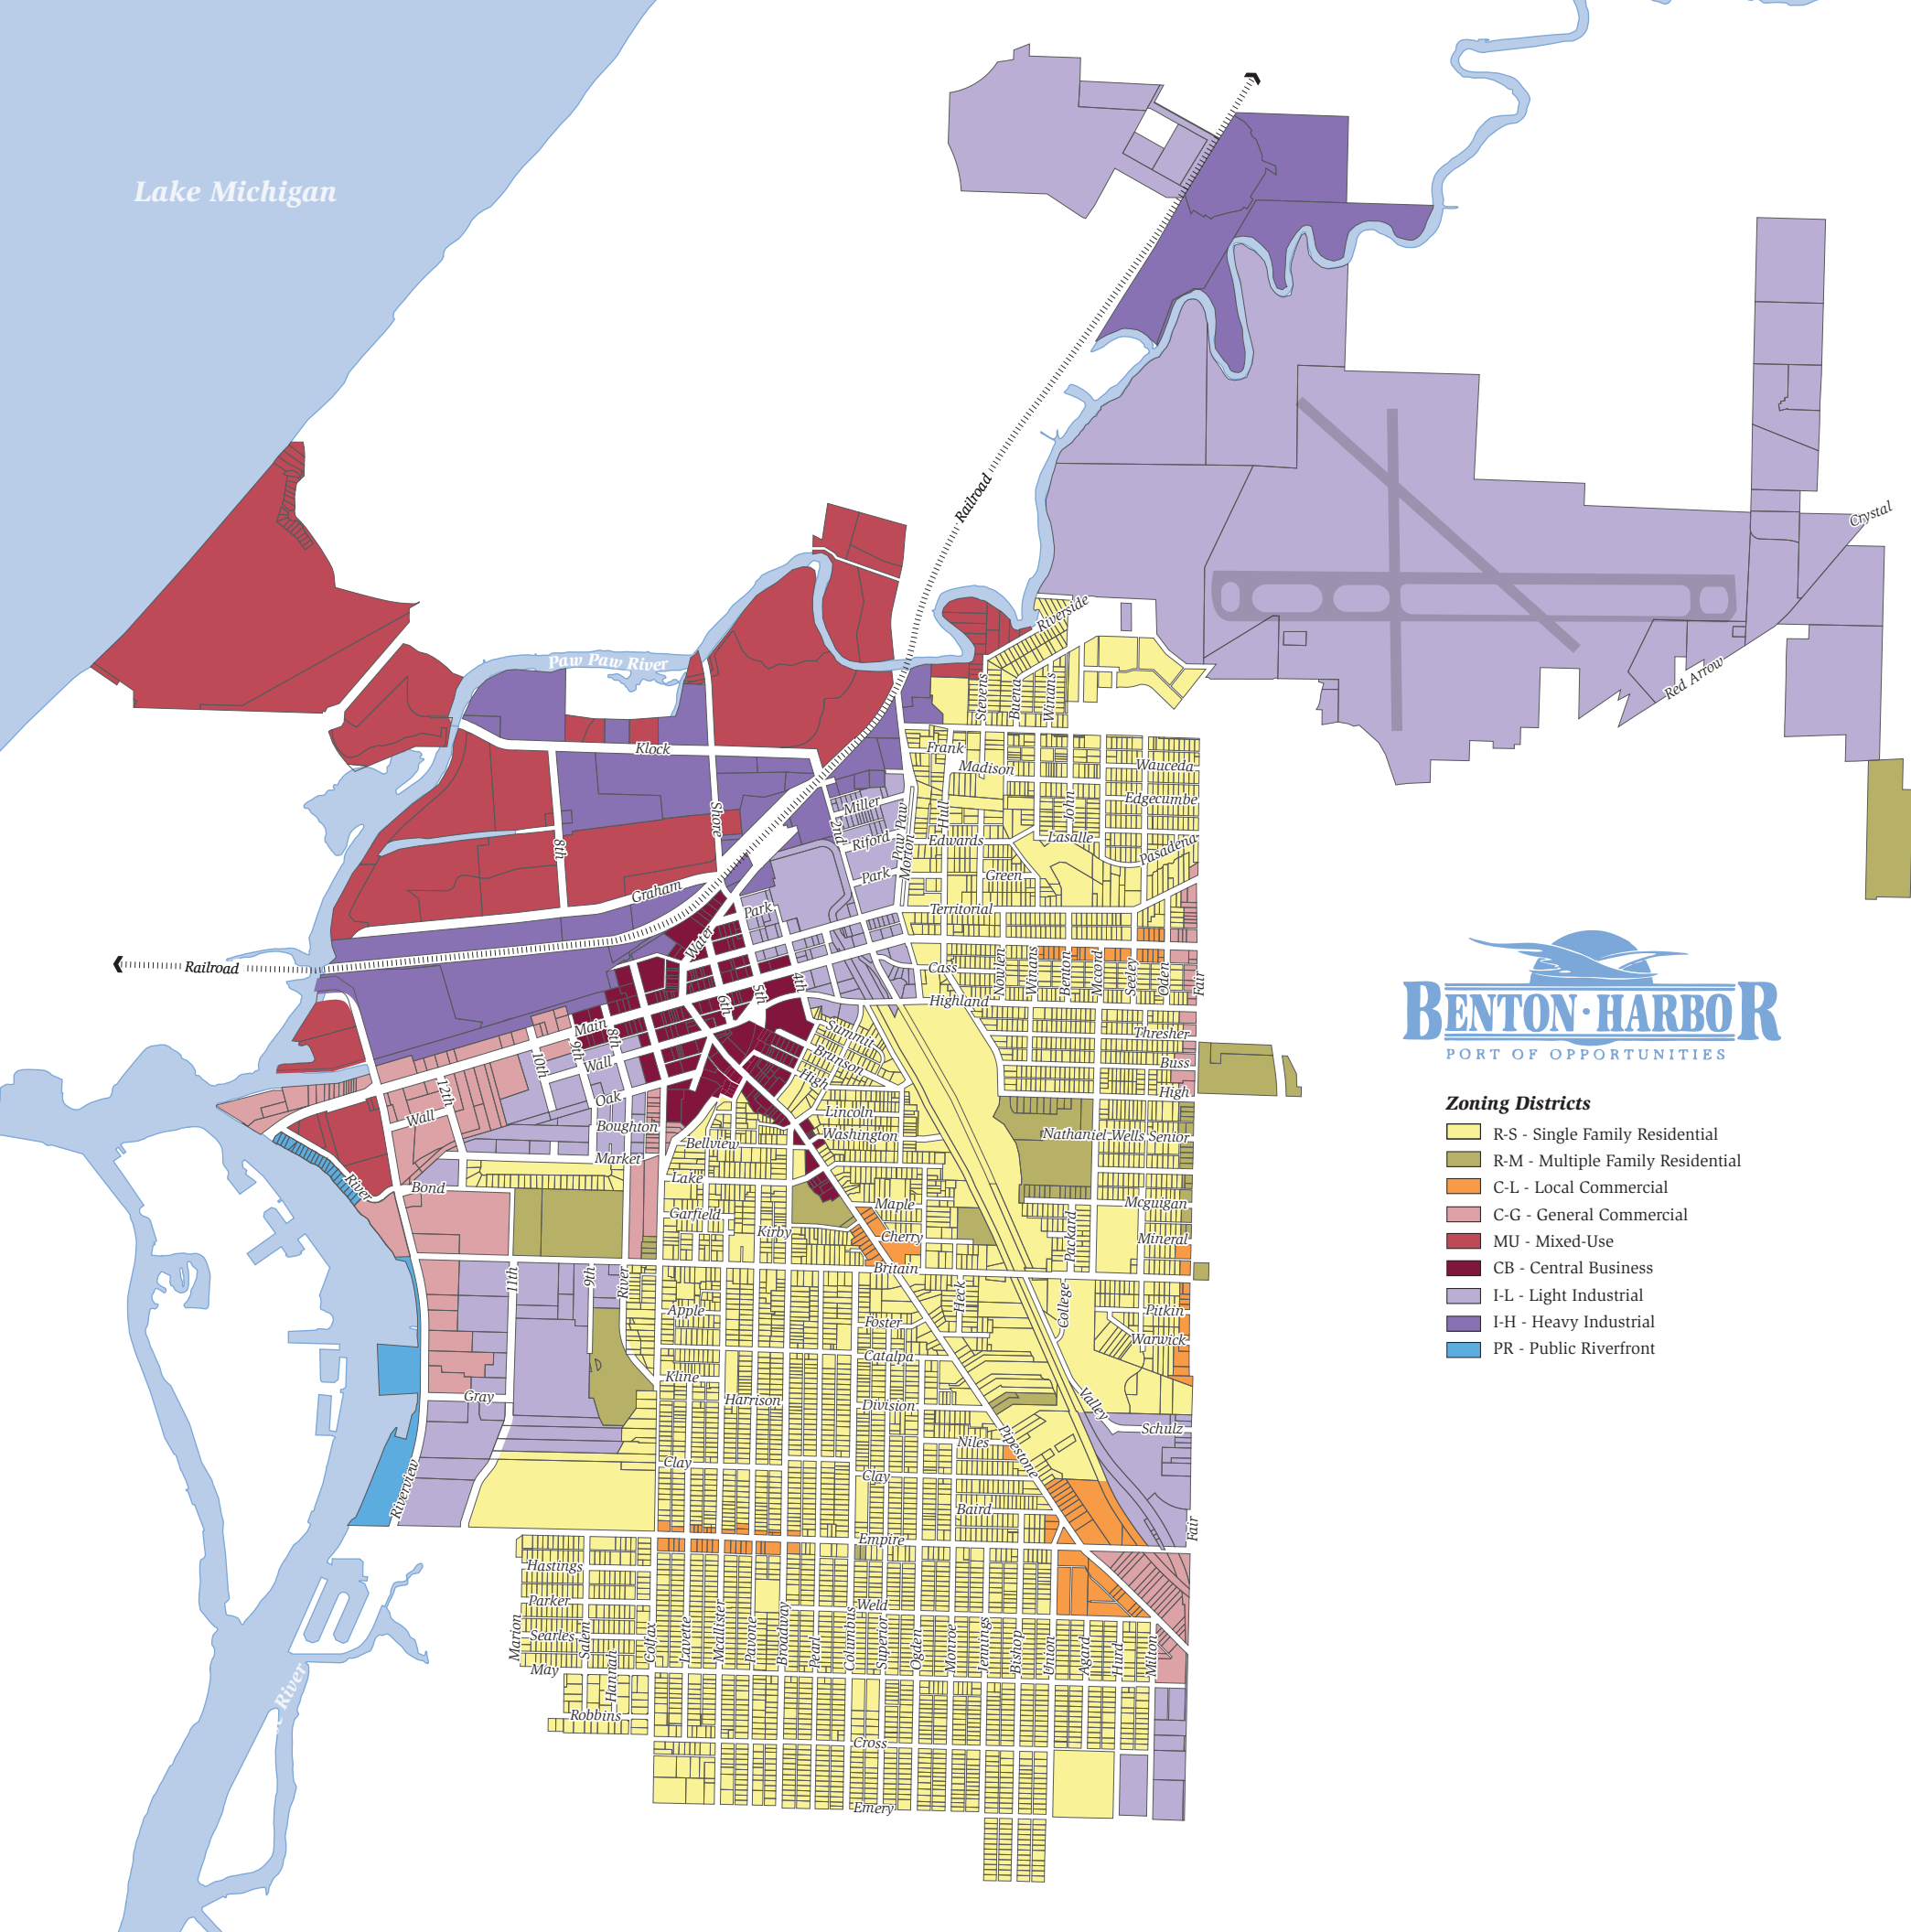

OFFICIAL ZONING MAP

CITY OF BENTON HARBOR

BERRIEN COUNTY, MICHIGAN

1. **Zoning Districts**
2. R-S - Single Family Residential
   - R-M - Multiple Family Residential
   - C-L - Local Commercial
   - C-G - General Commercial
   - MU - Mixed-Use
   - CB - Central Business
   - I-L - Light Industrial
   - I-H - Heavy Industrial
   - PR - Public Riverfront

Adopted: 8/23/2012

Although rights of way are depicted in white, zoning districts extend over rights of way. Where zoning boundaries change at a right of way, zoning districts meet at right of way centerline.