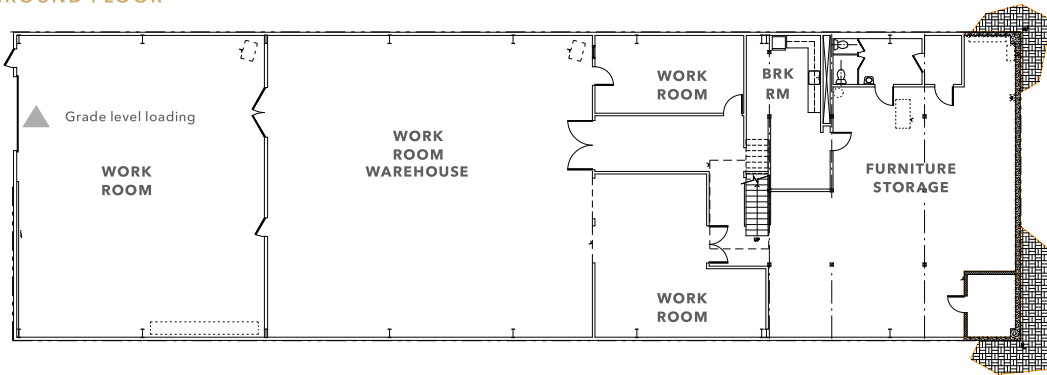

80 ELMIRA STREET

FLOOR PLANS

GROUND FLOOR

+9,400 SF

GROUND FLOOR

UPPER LEVEL

+1,100 SF

UPPER LEVEL