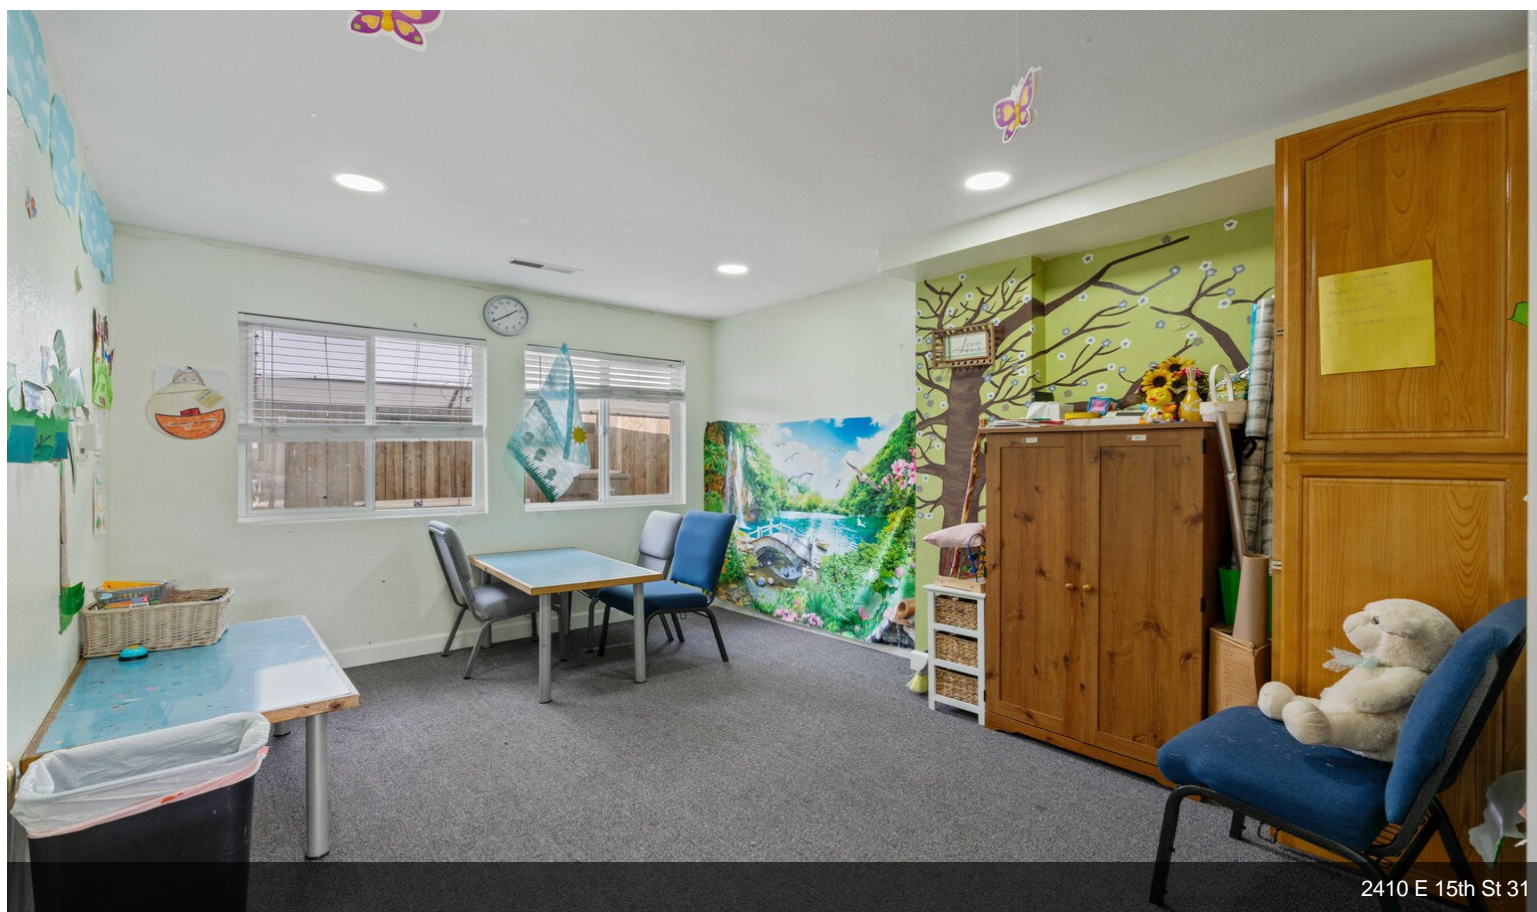

2410 E 15th St 31