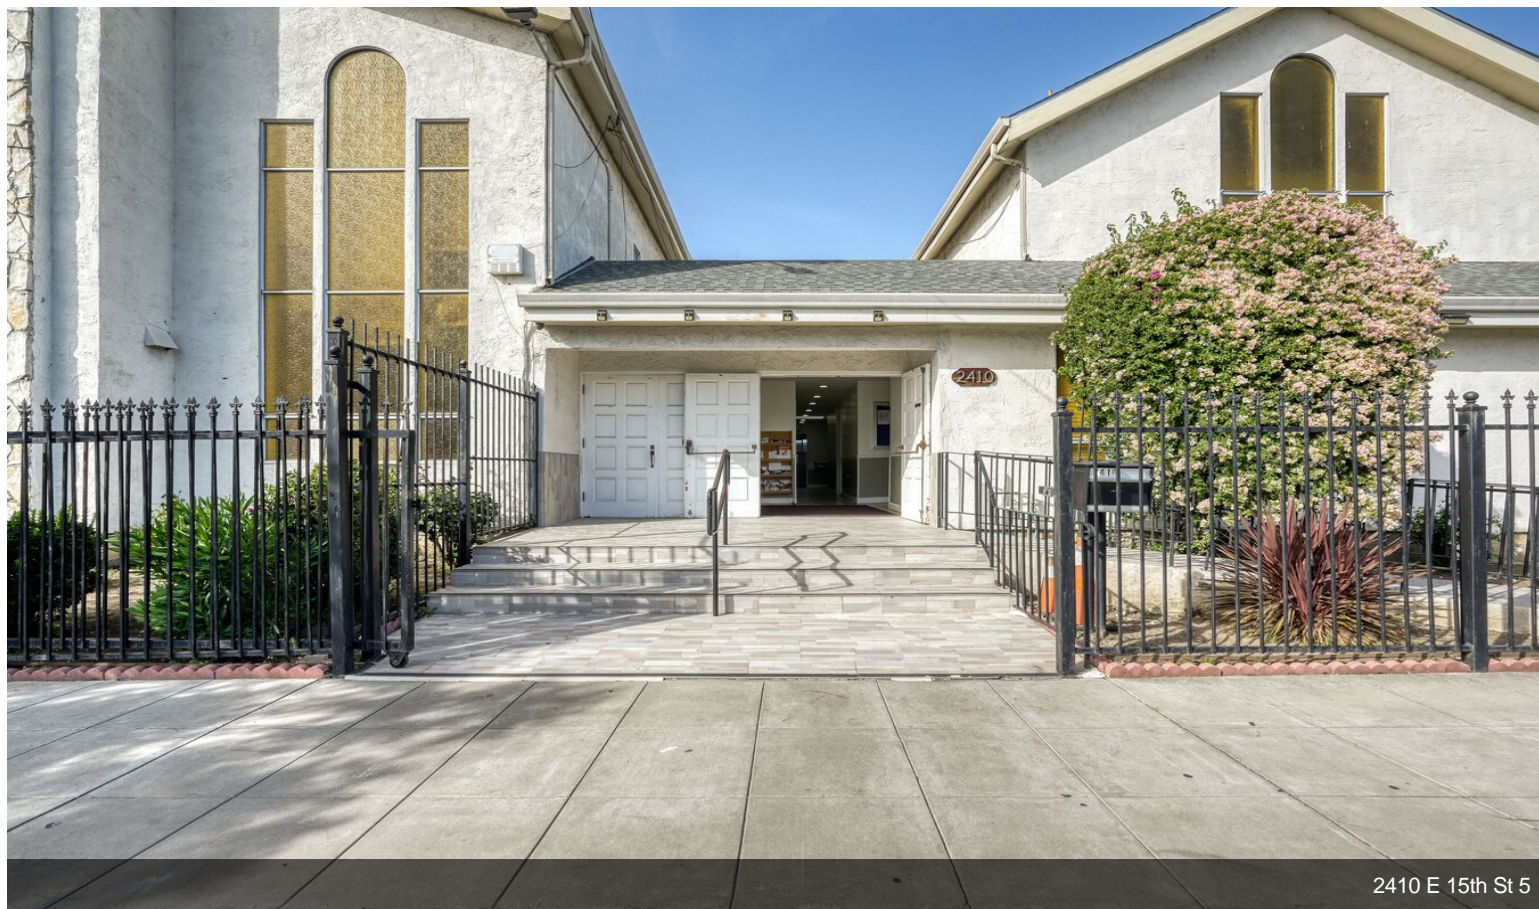

2410 E 15th St 5