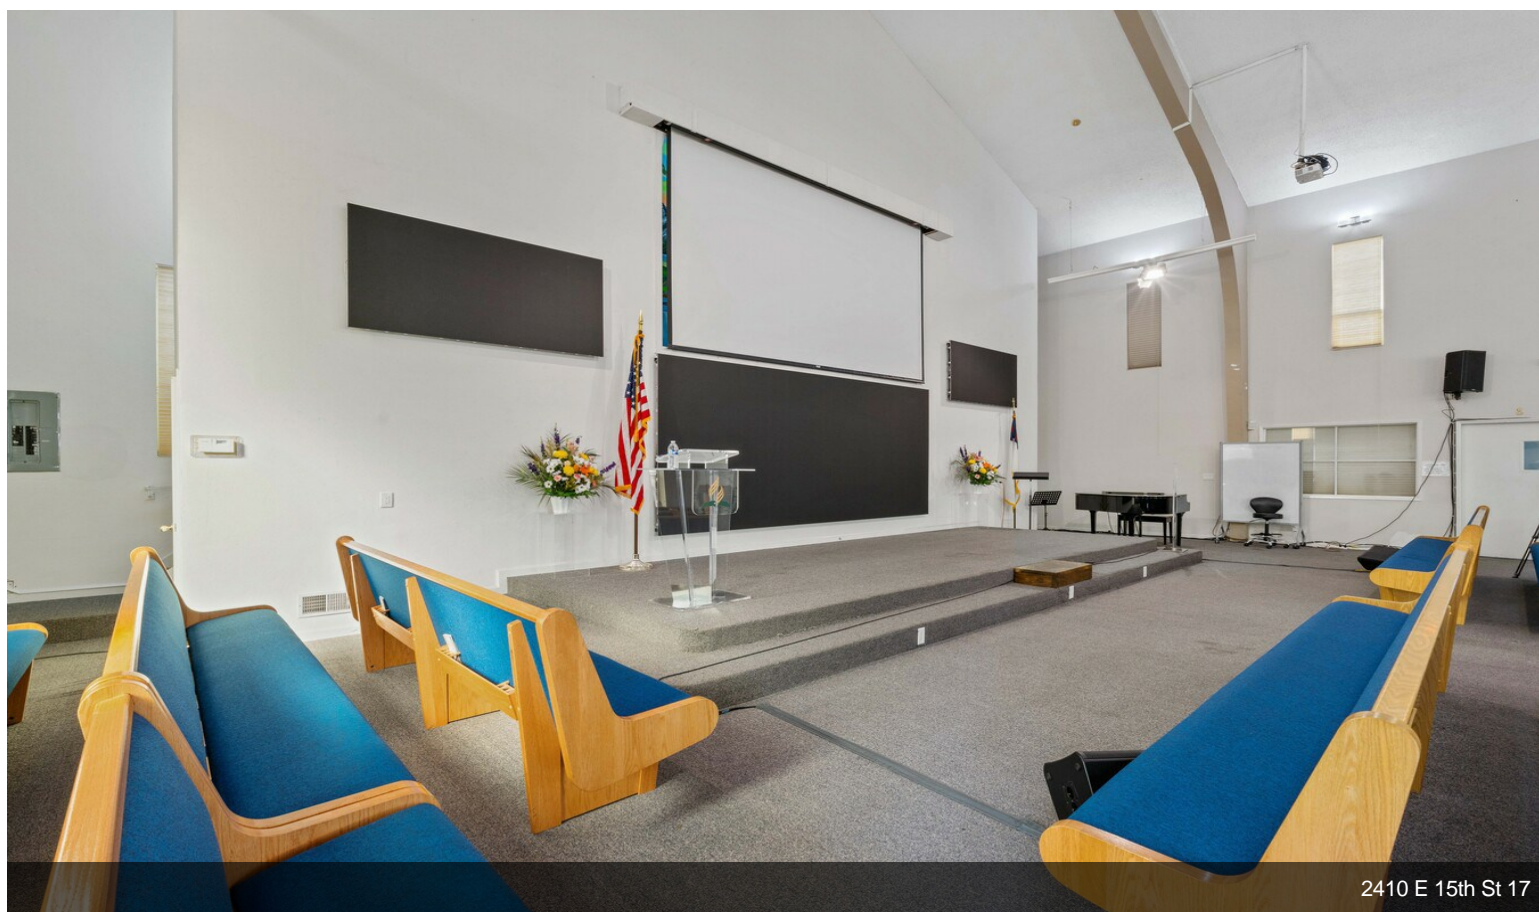

2410 E 15th St 17