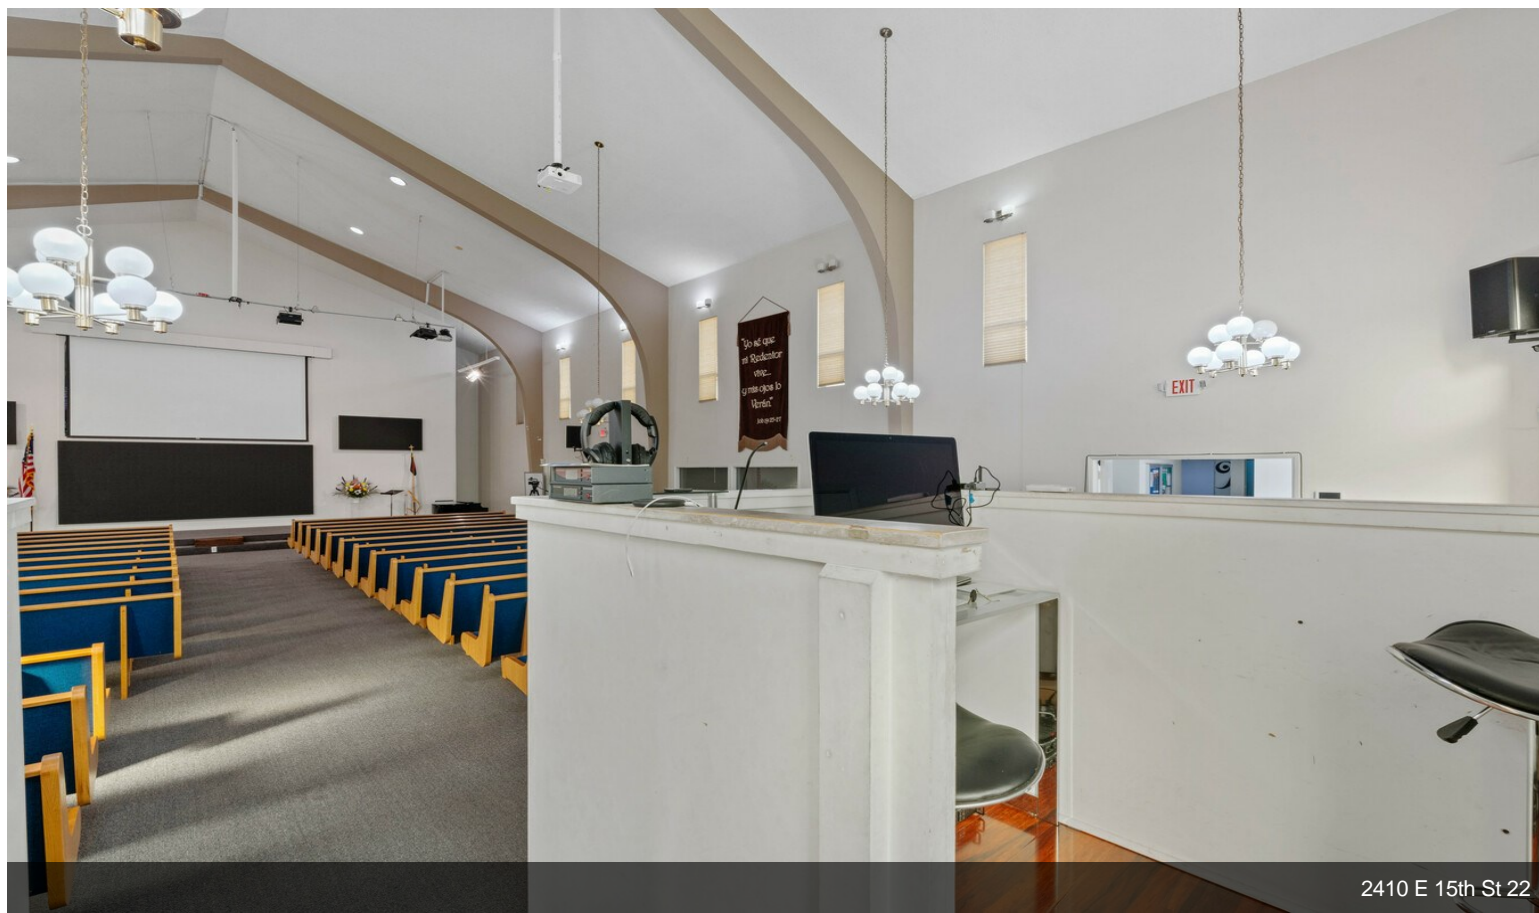

Property Photos

2410 E 15th St 22