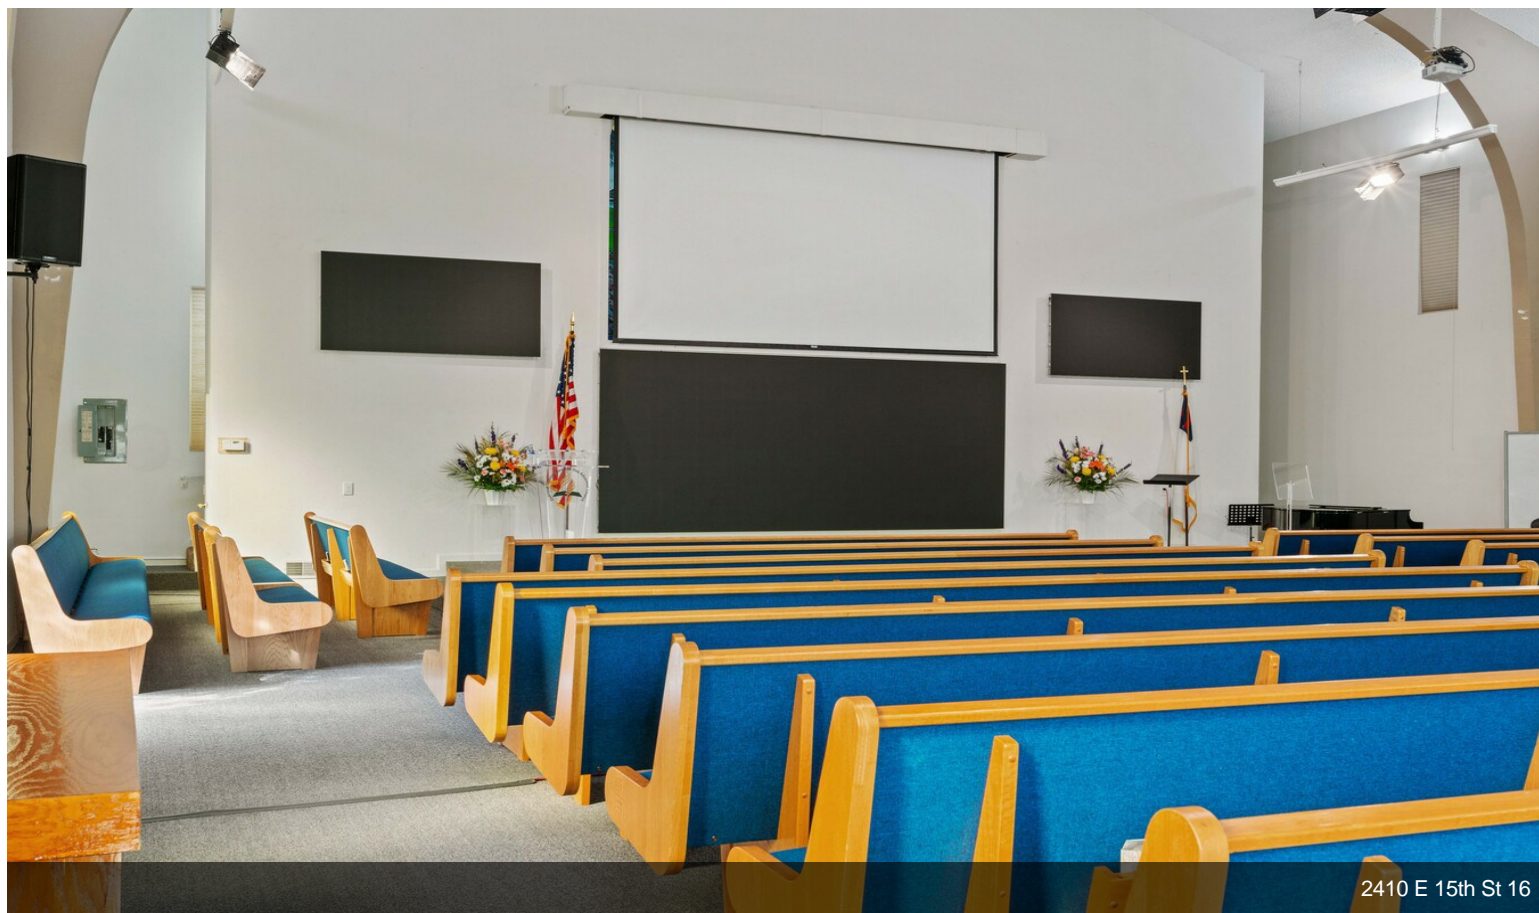

Property Photos

2410 E 15th St 16