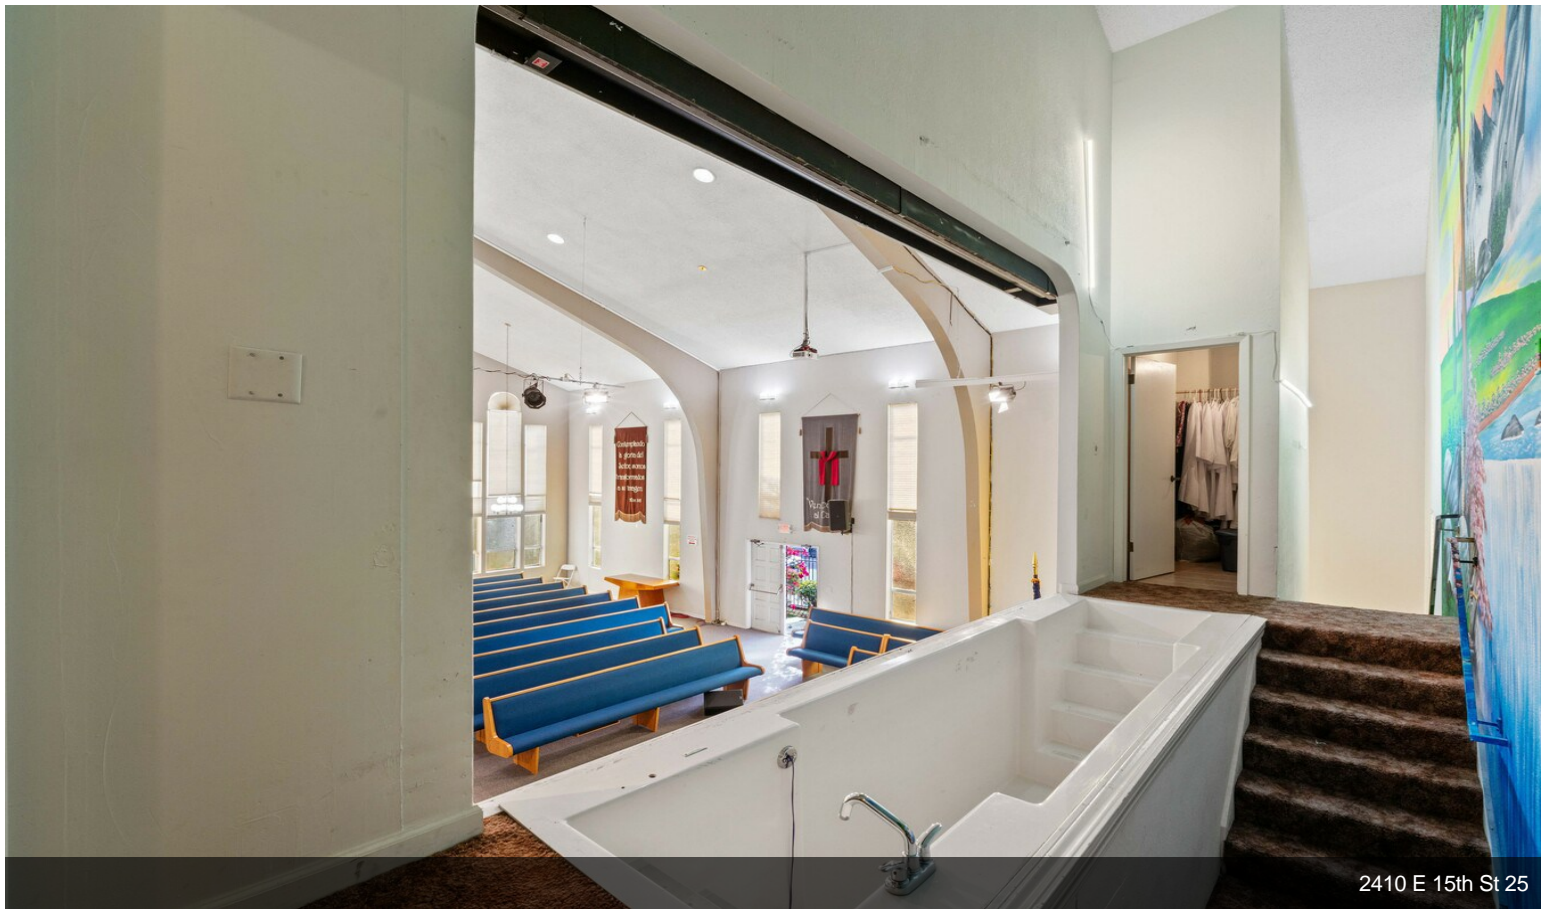

2410 E 15th St 25