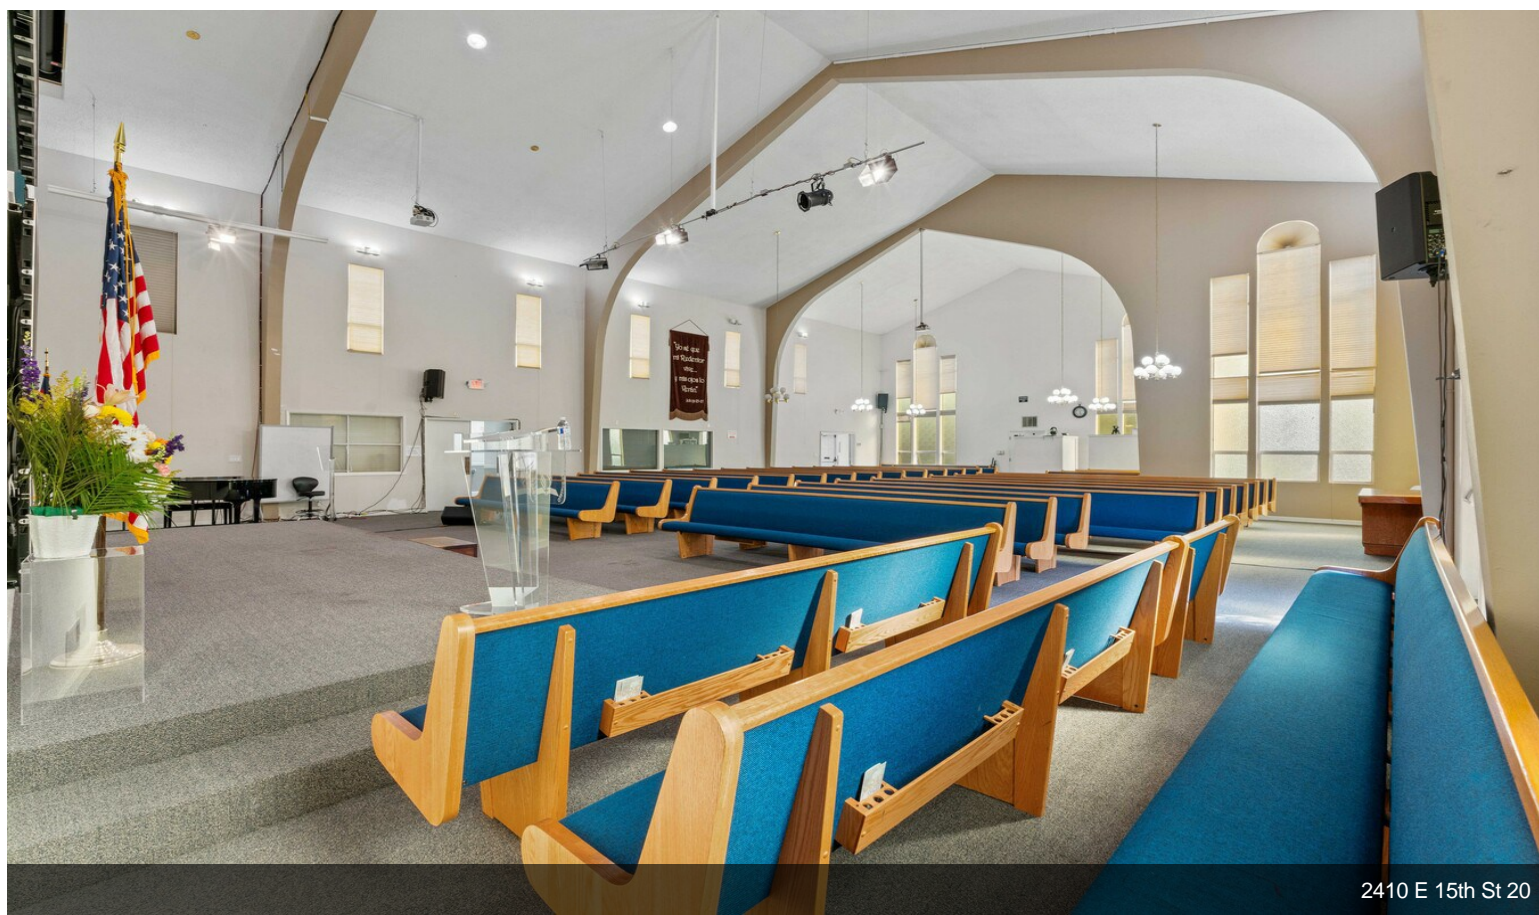

Property Photos

2410 E 15th St 20