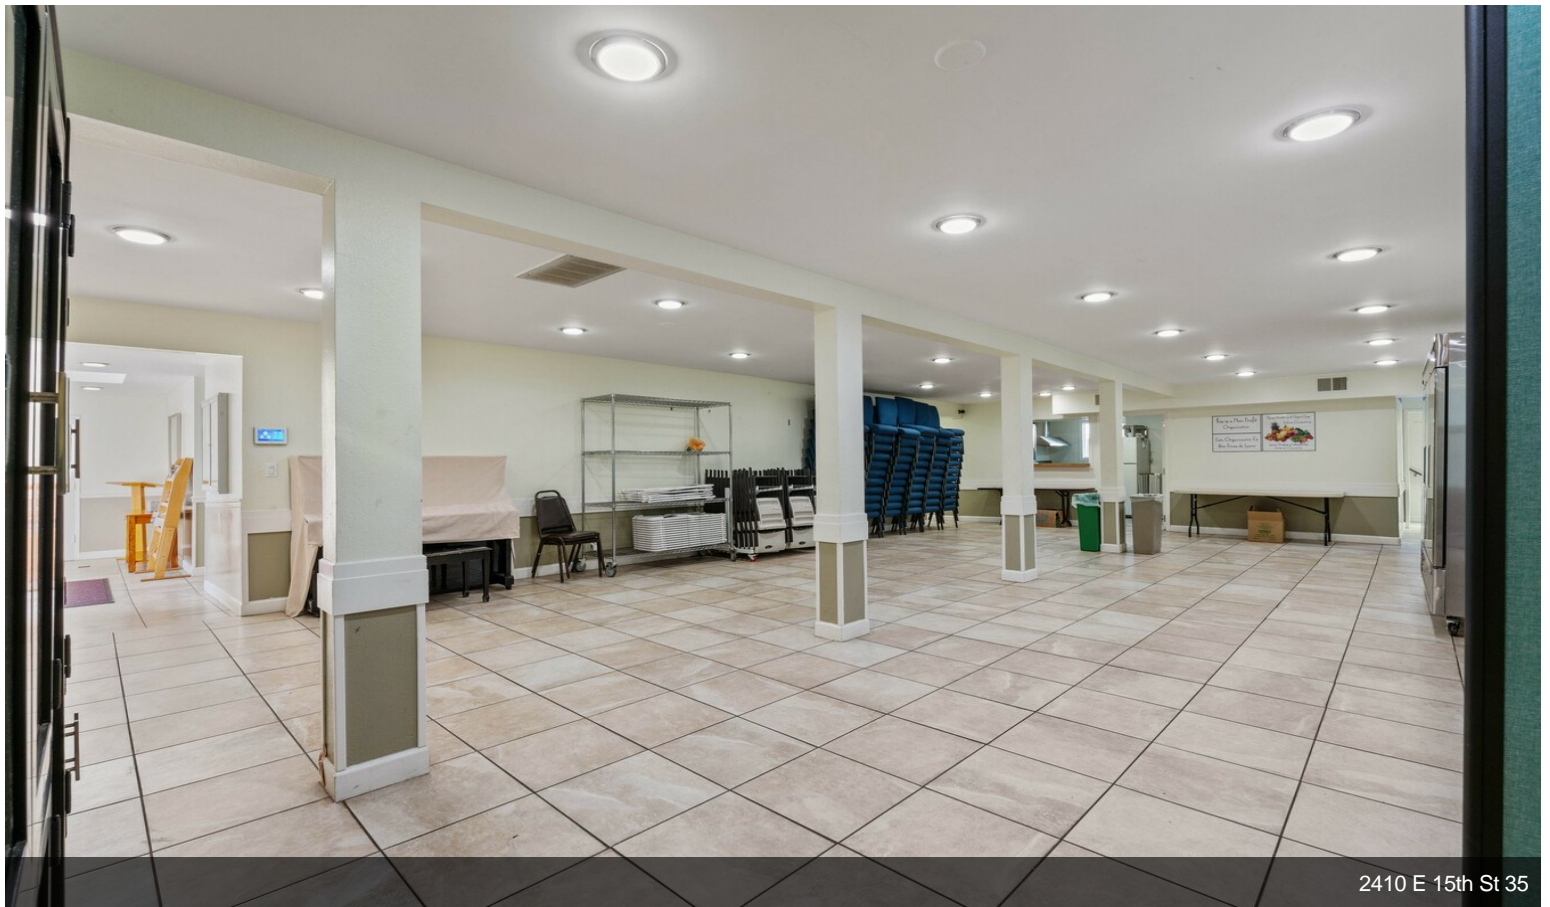

2410 E 15th St 35