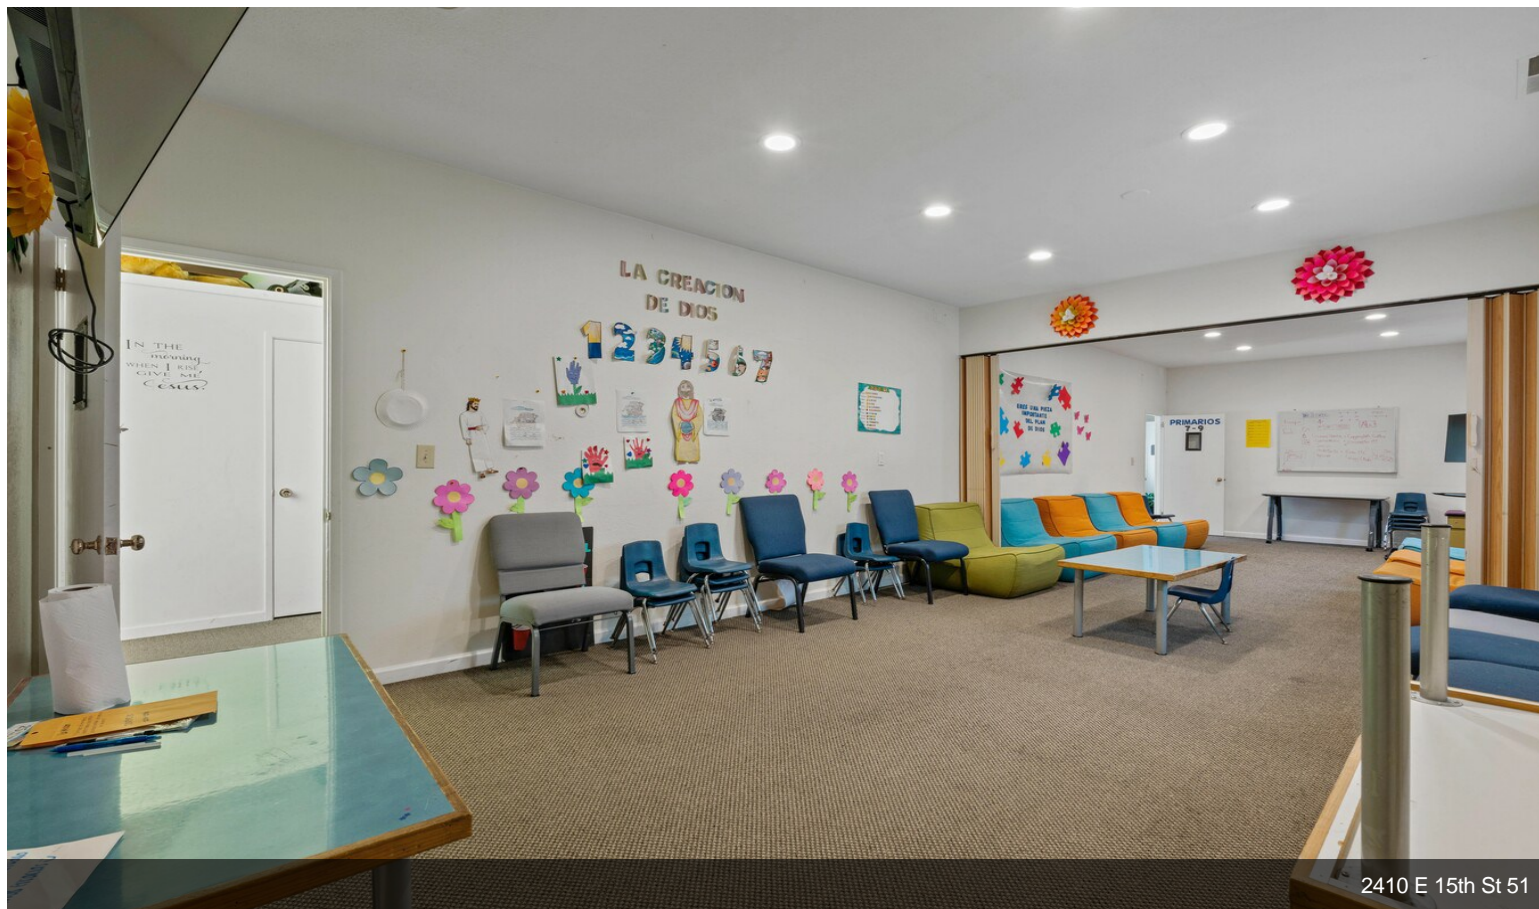

2410 E 15th St 51