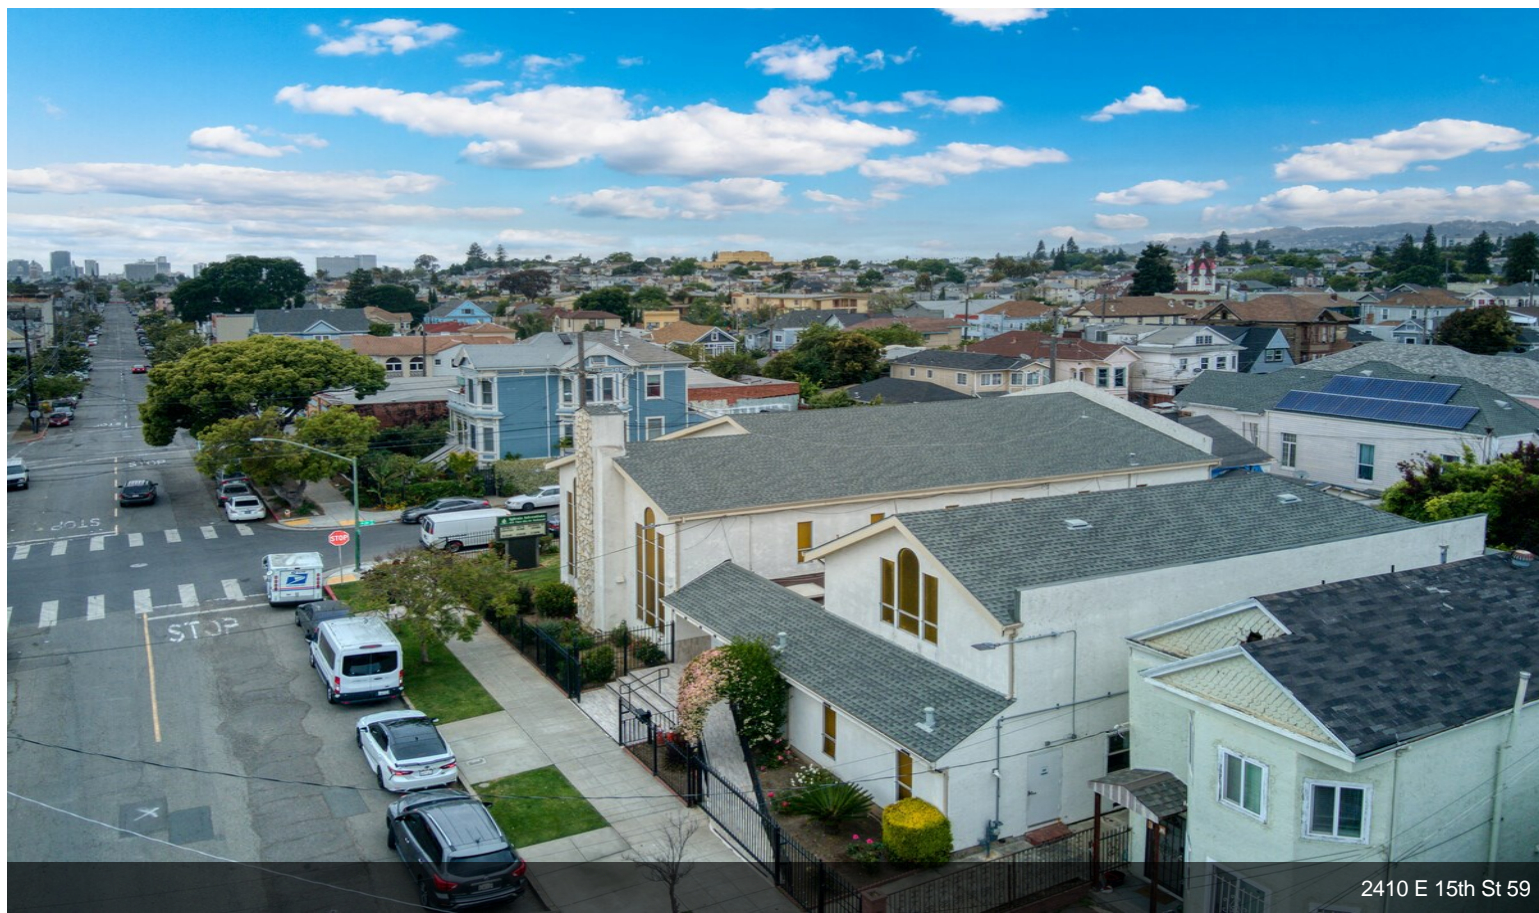

Property Photos

2410 E 15th St 59