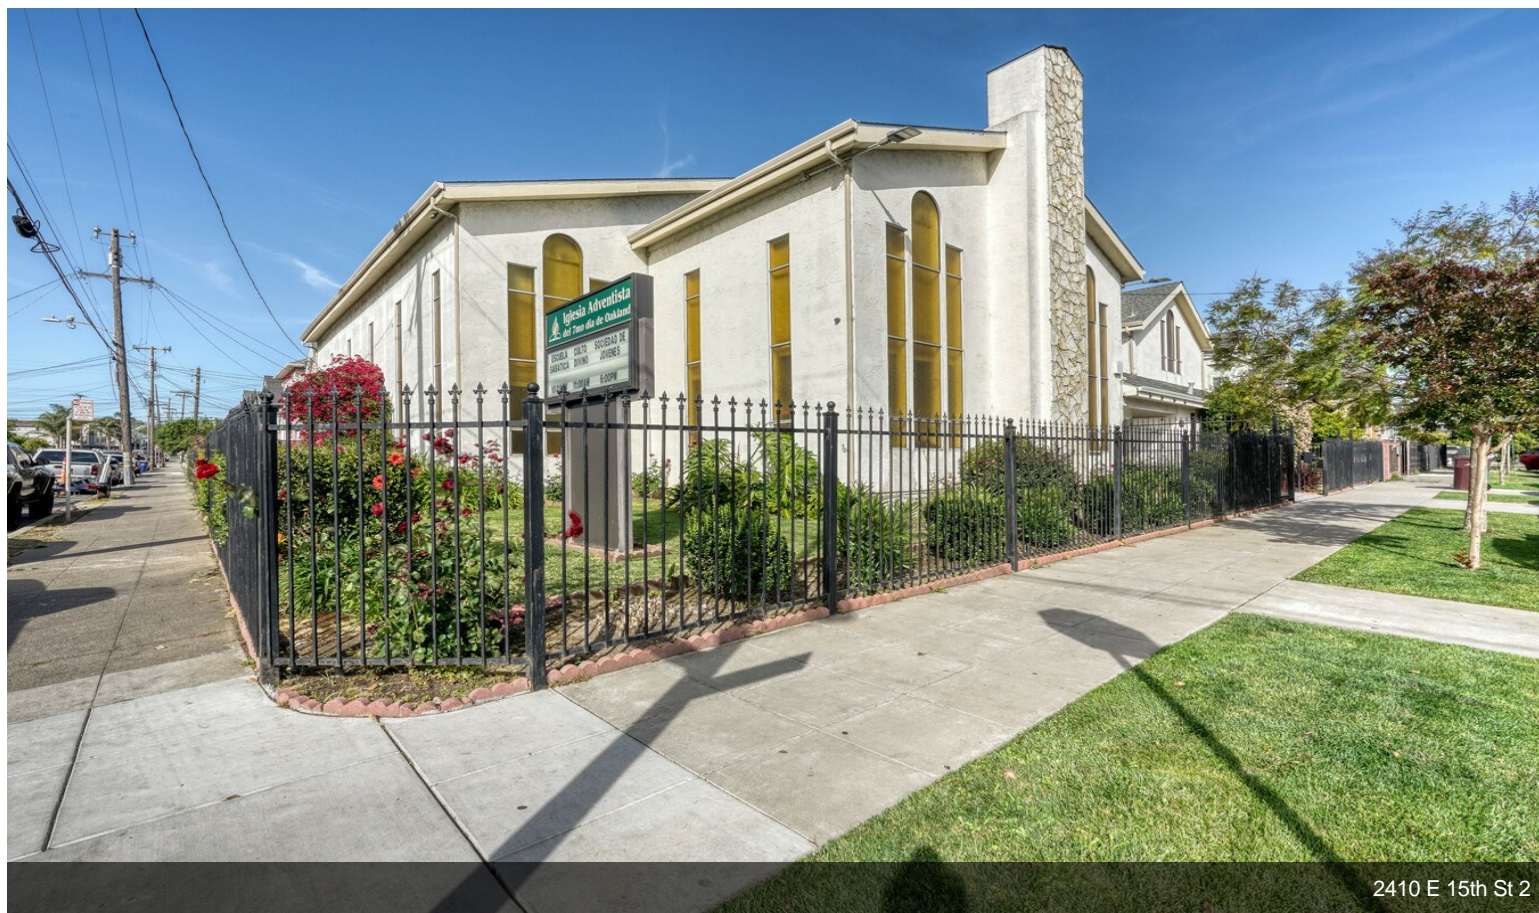

Property Photos

2410 E 15th St 2