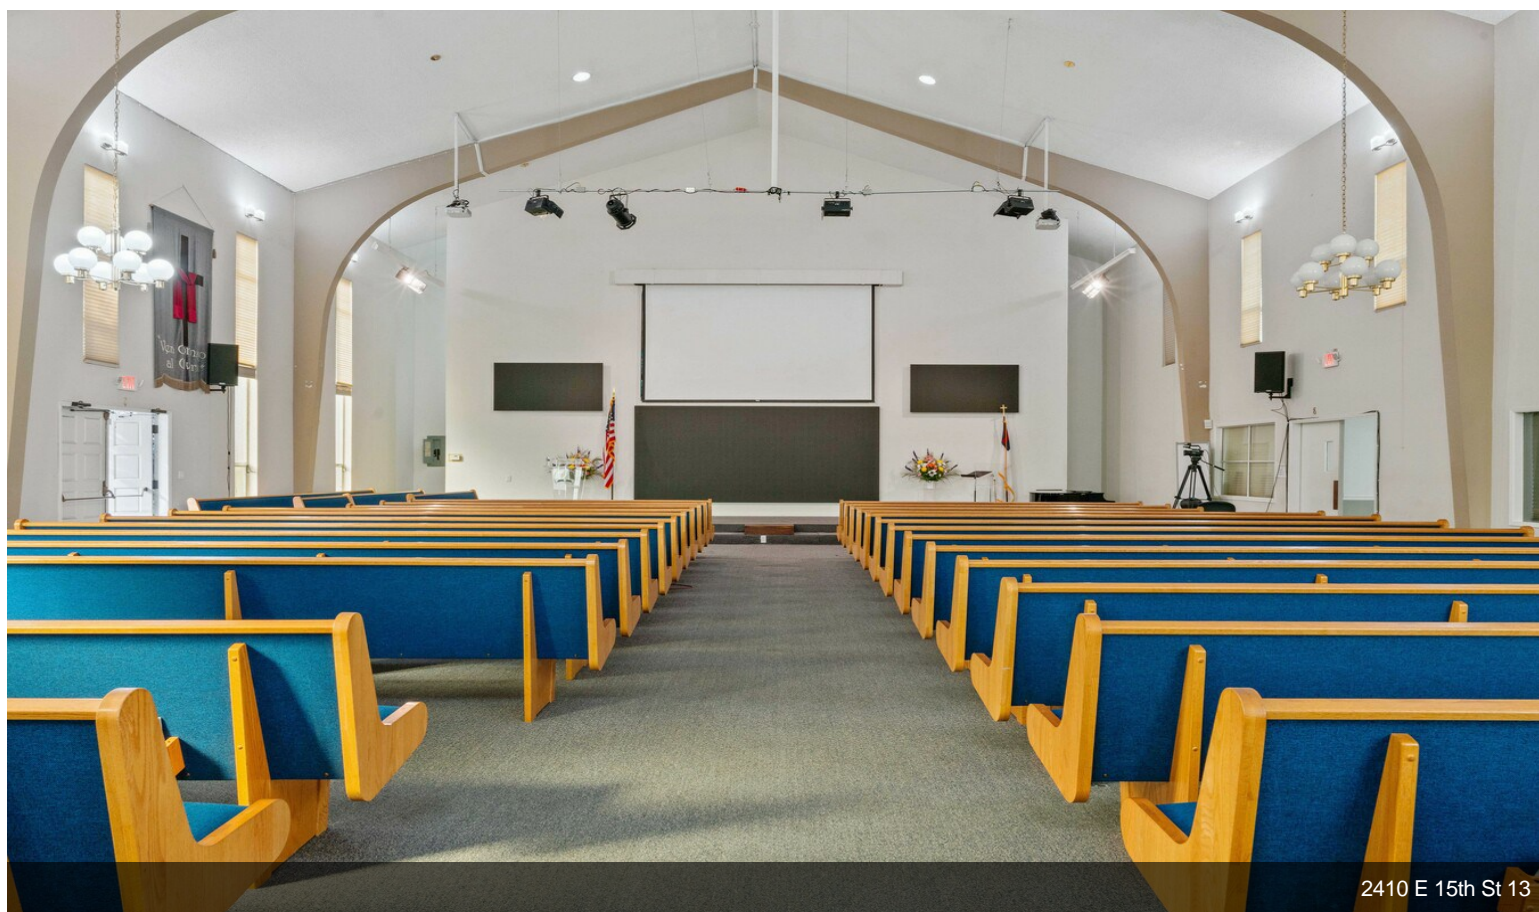

2410 E 15th St 13