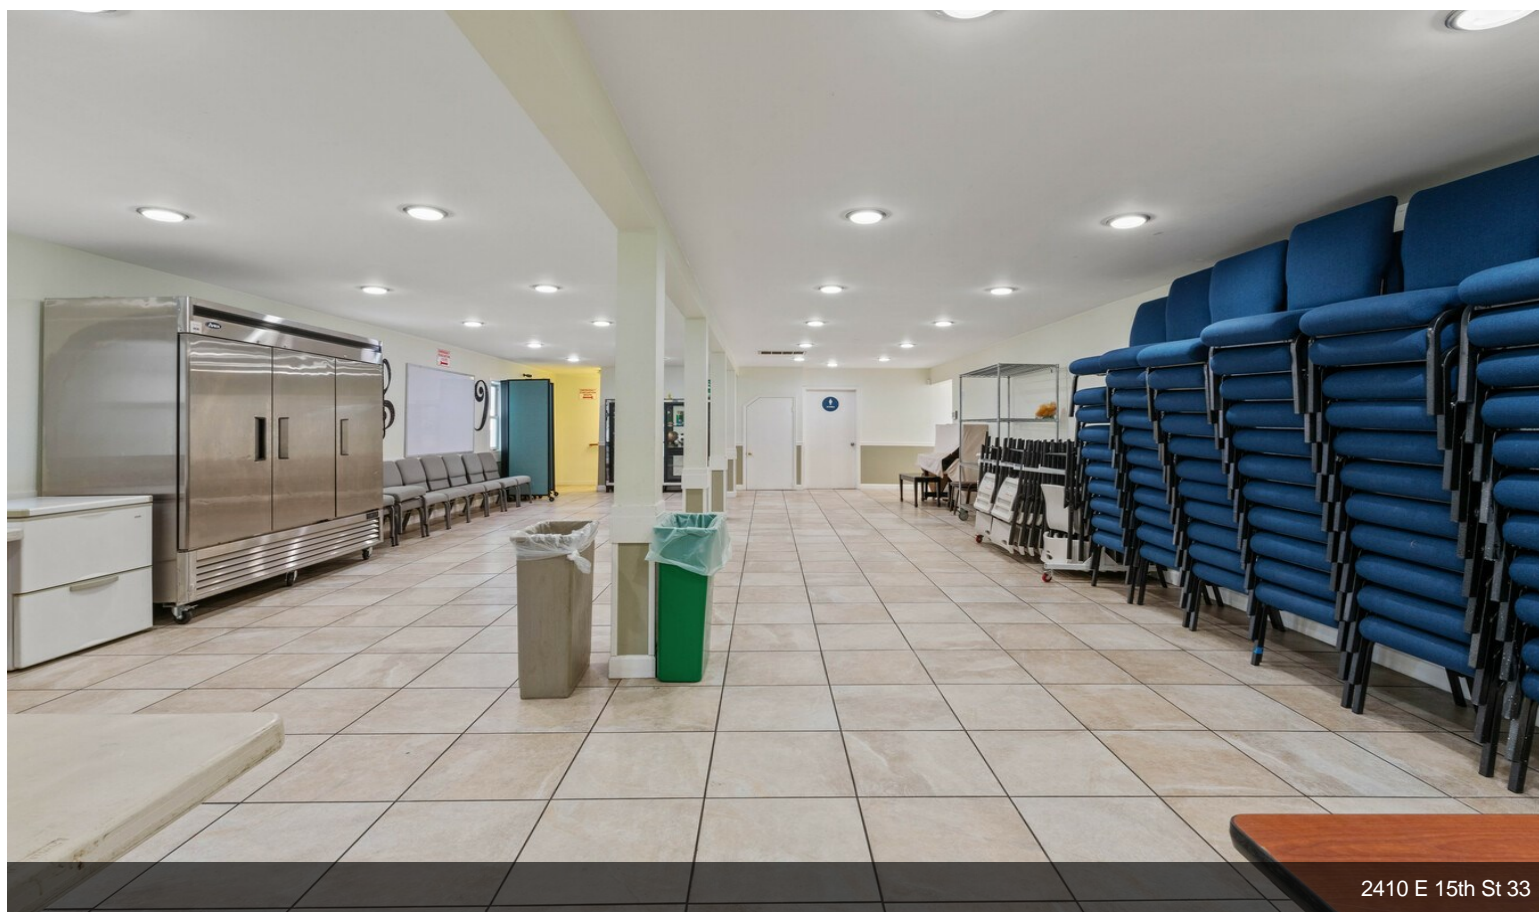

2410 E 15th St 33