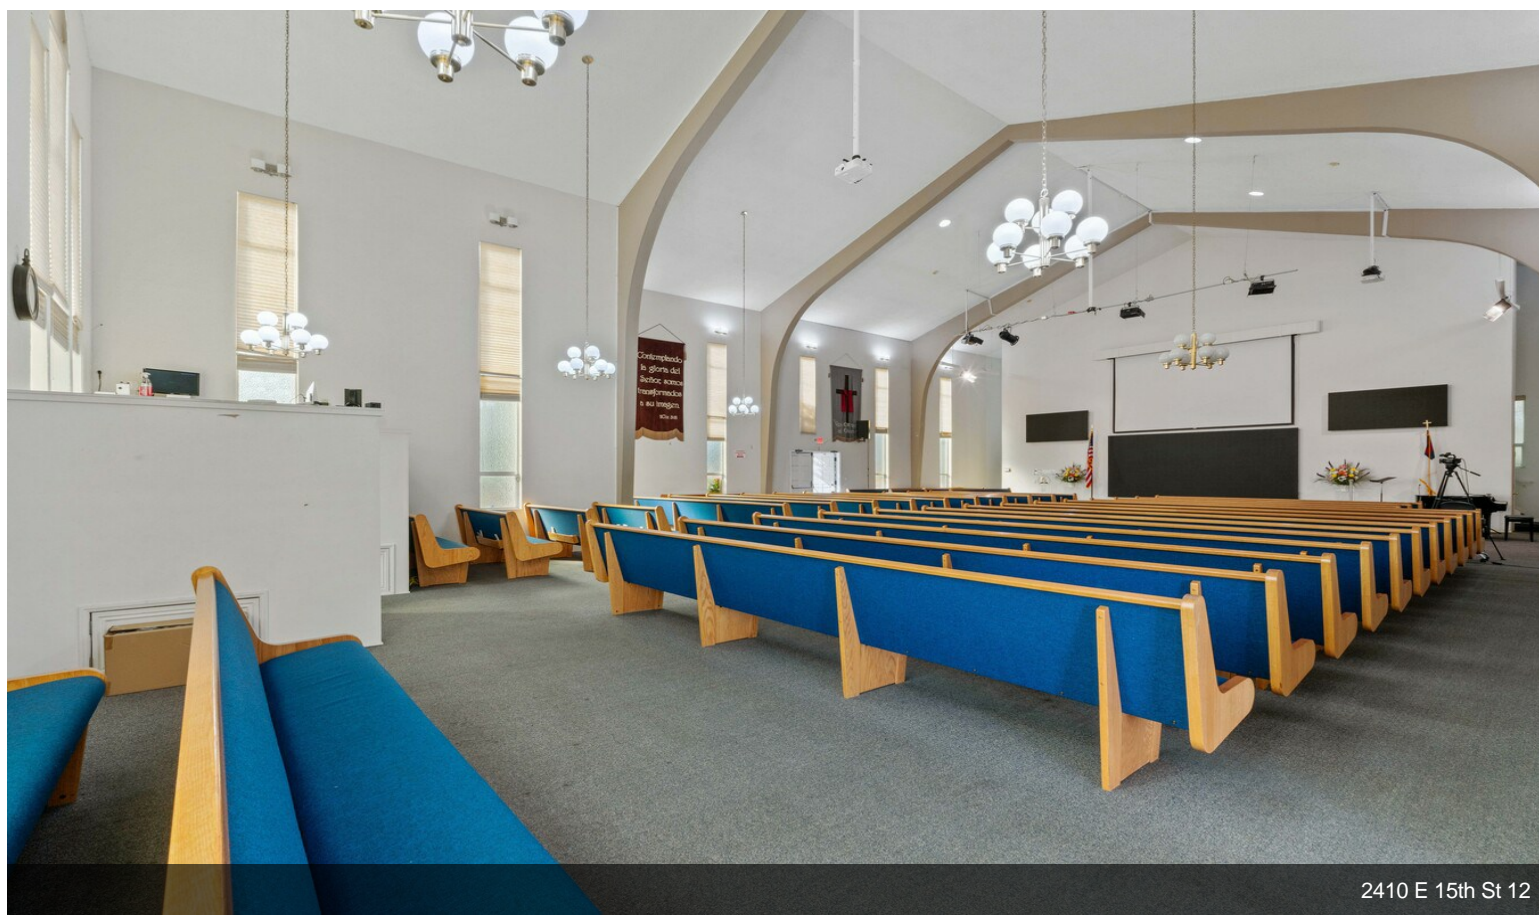

Property Photos

2410 E 15th St 12