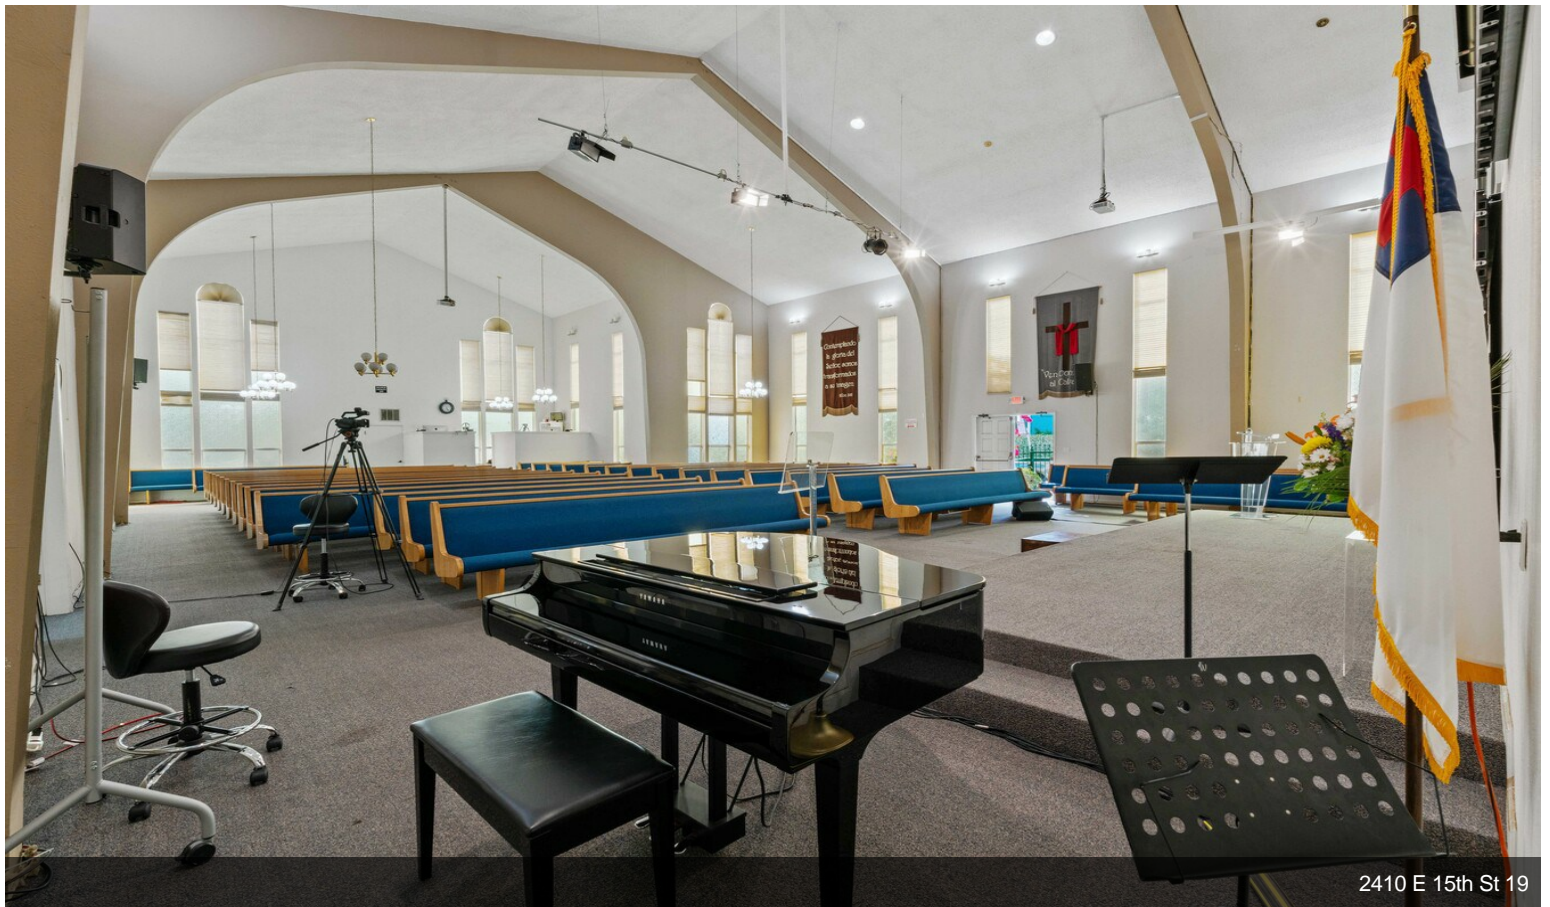

2410 E 15th St 19