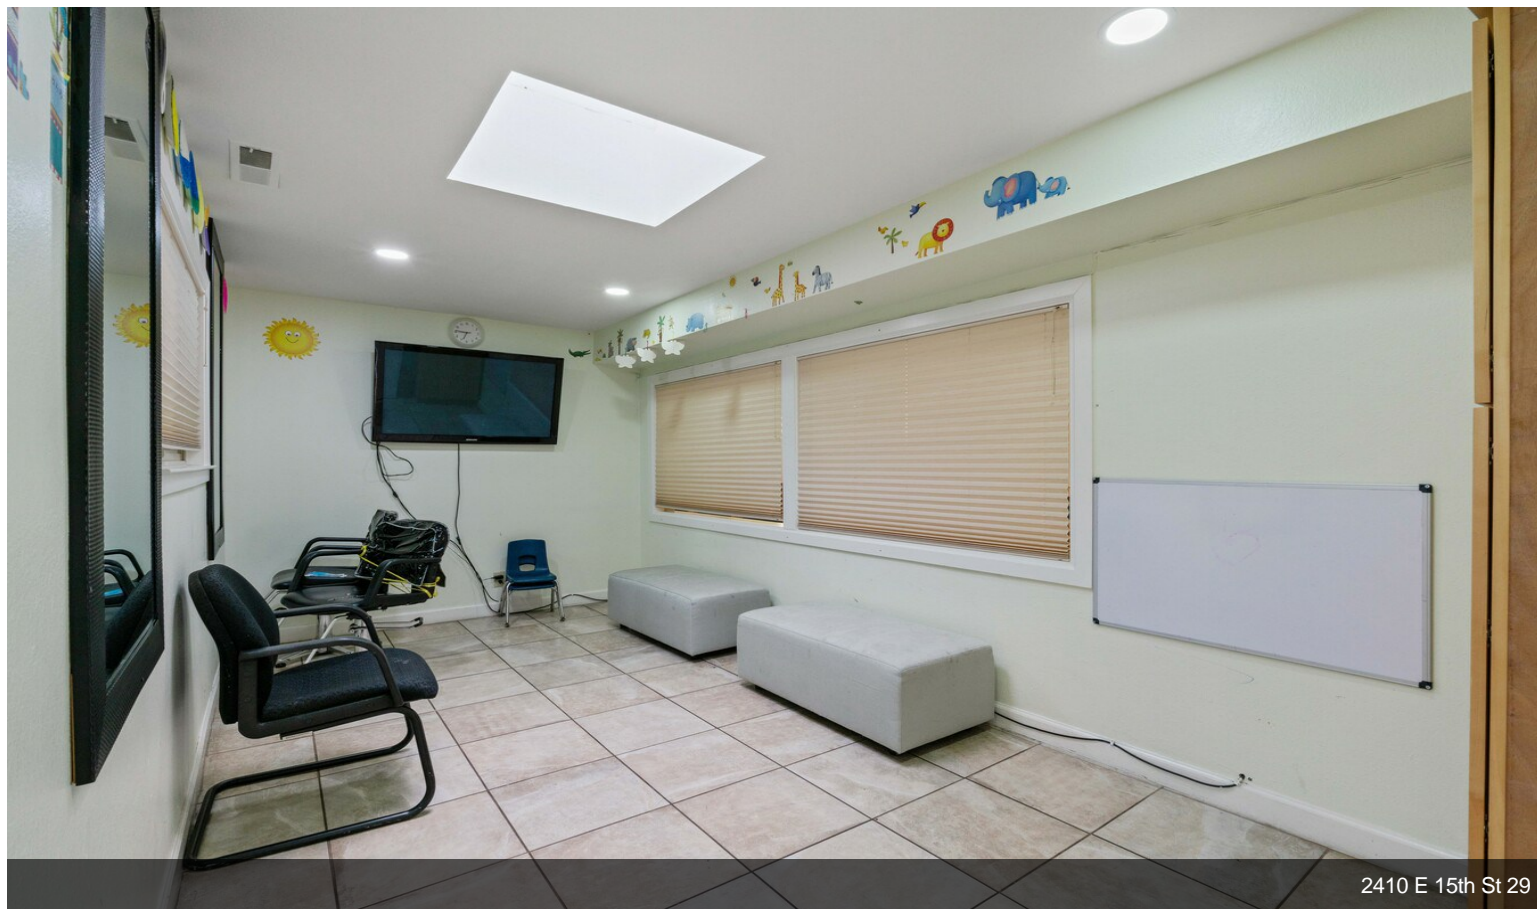

Property Photos