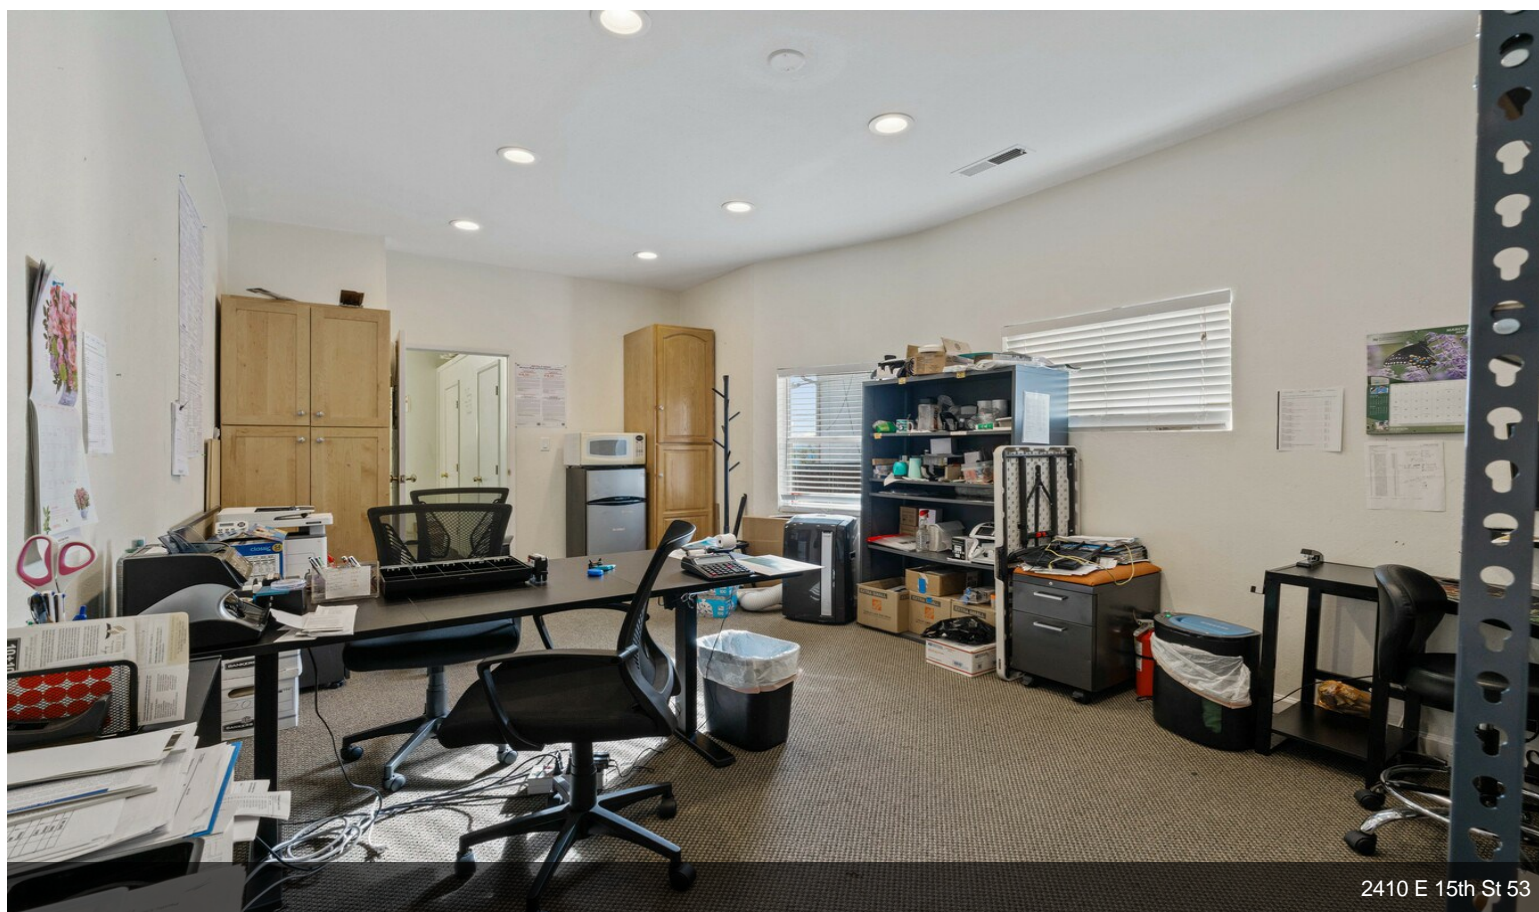

2410 E 15th St 53