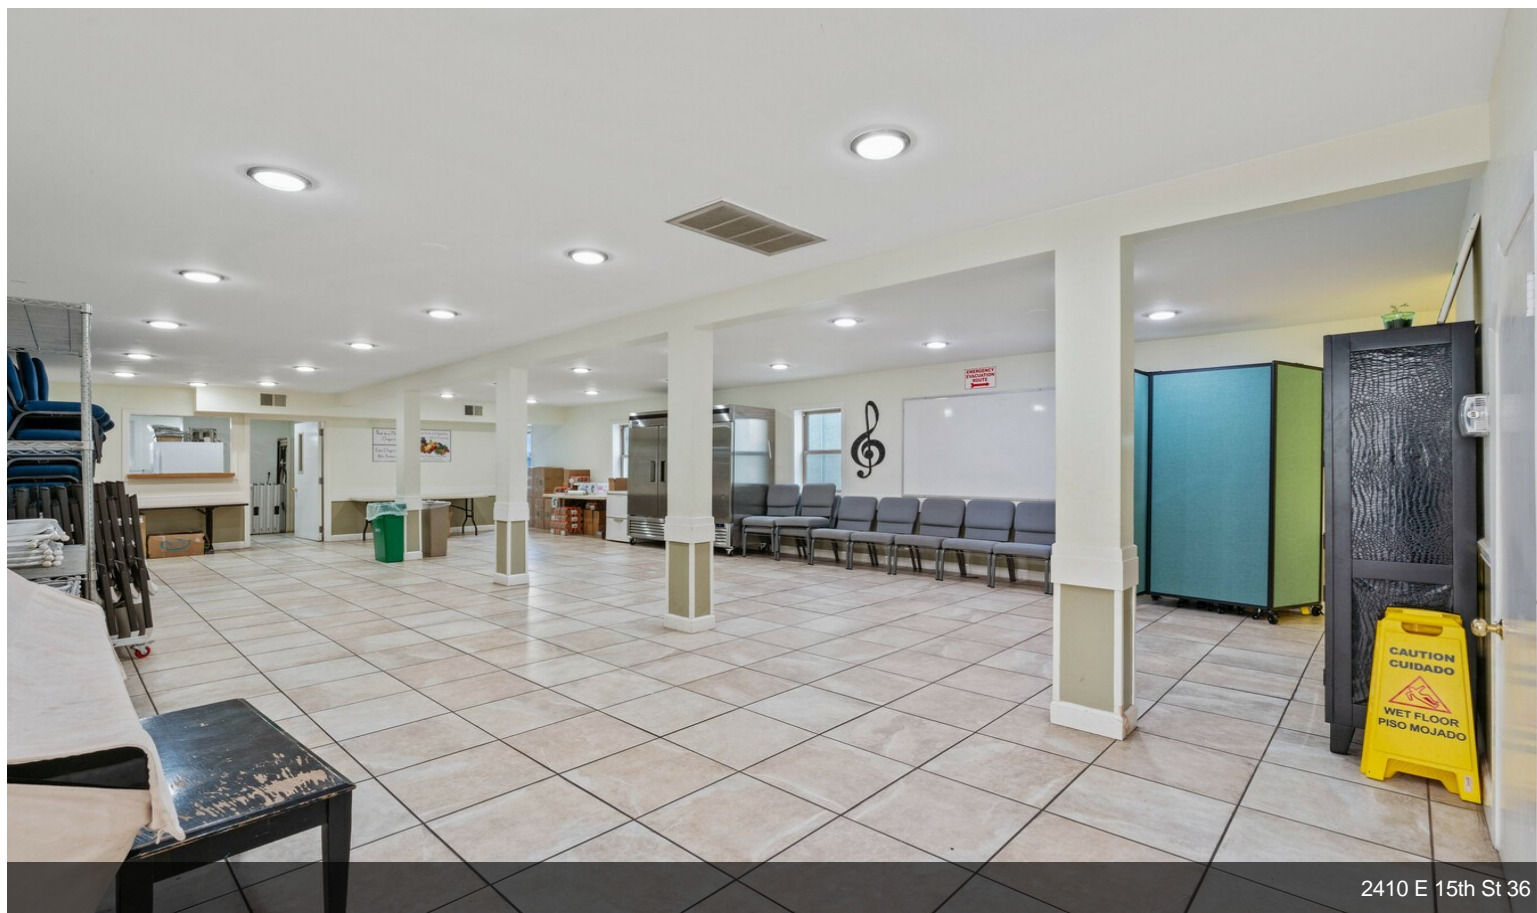

Property Photos