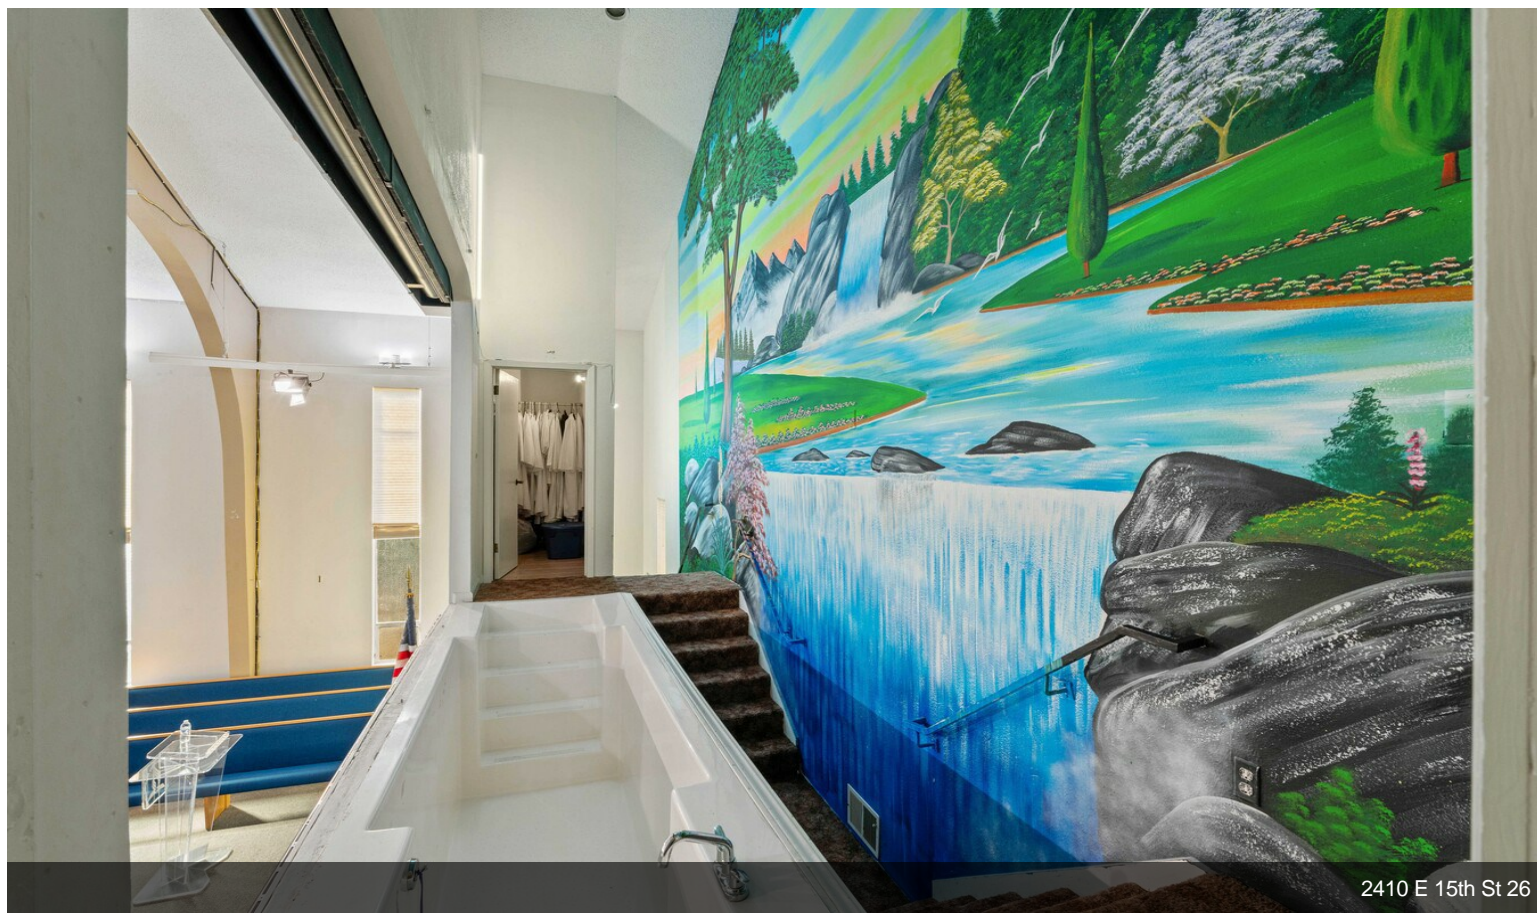

Property Photos

2410 E 15th St 26