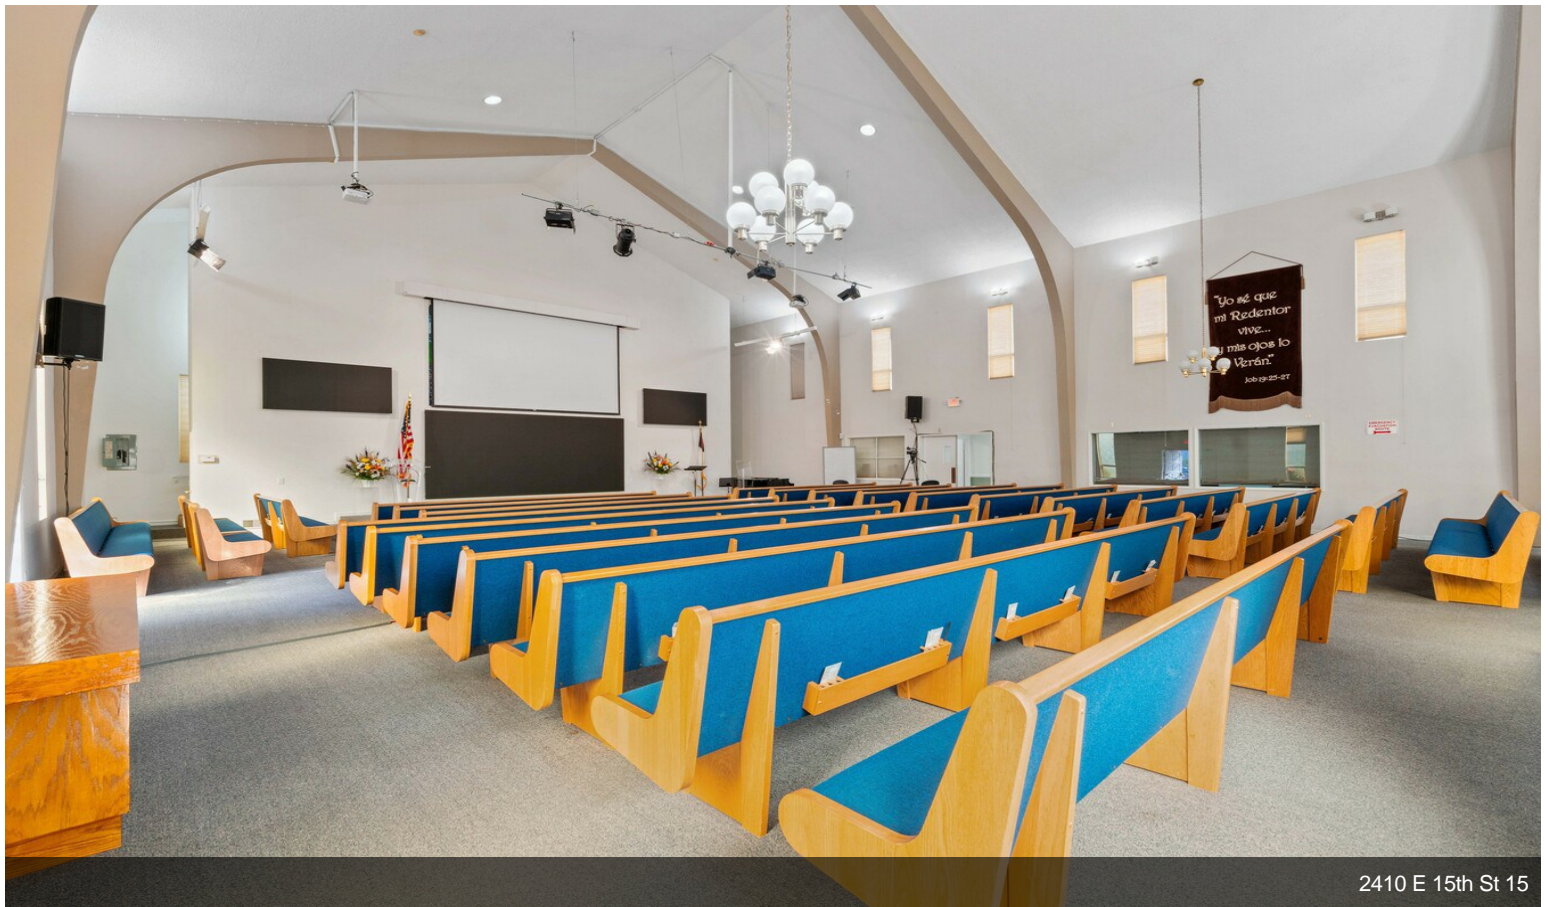

Property Photos