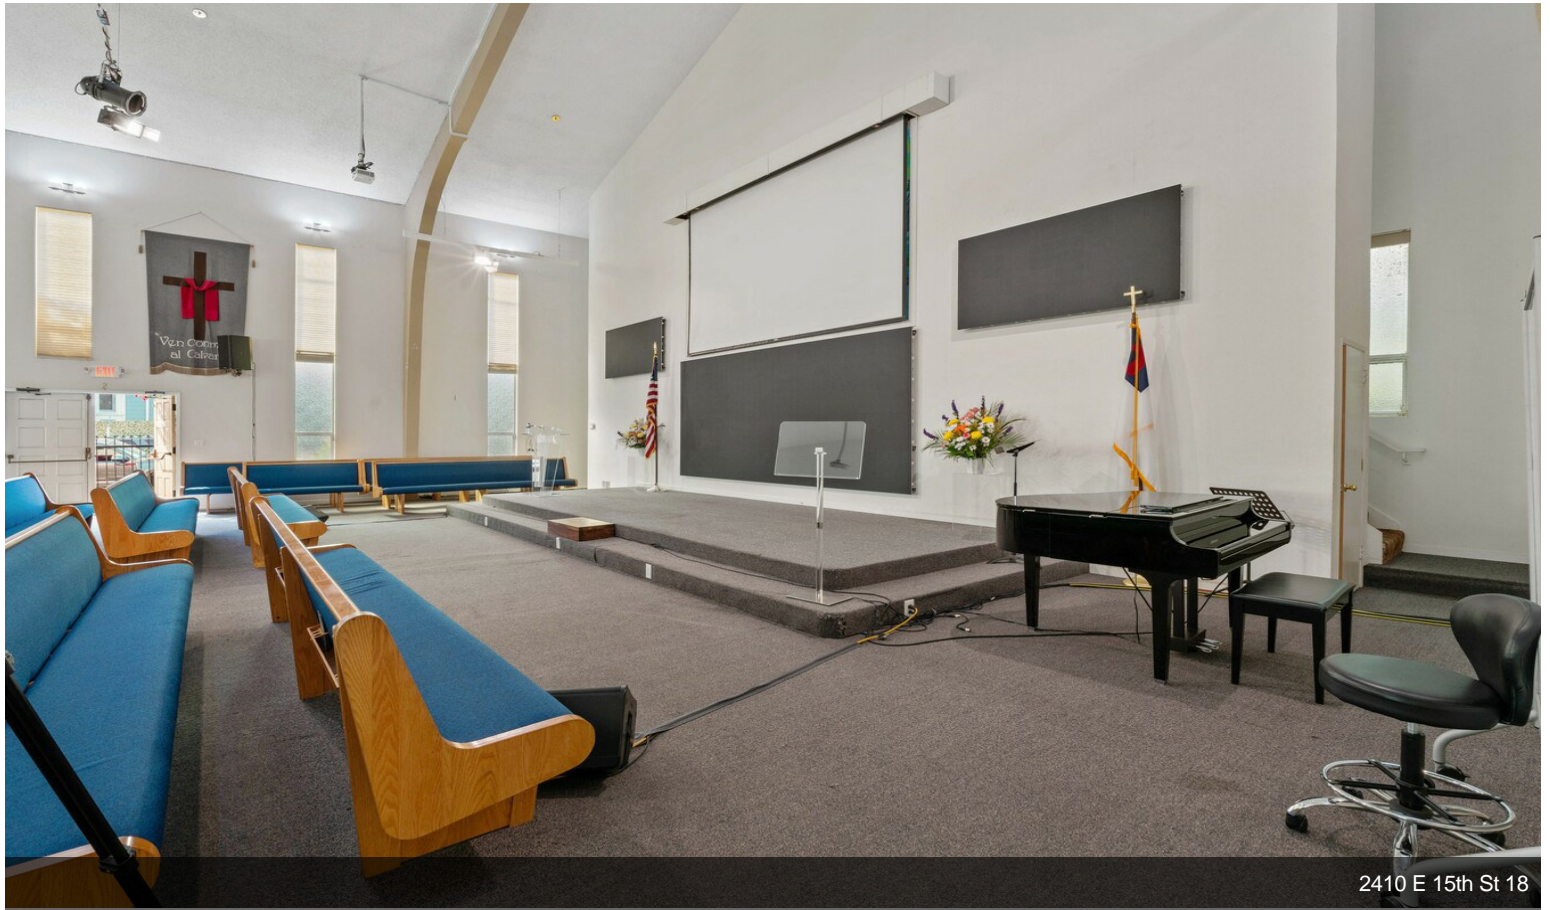

Property Photos

2410 E 15th St 18