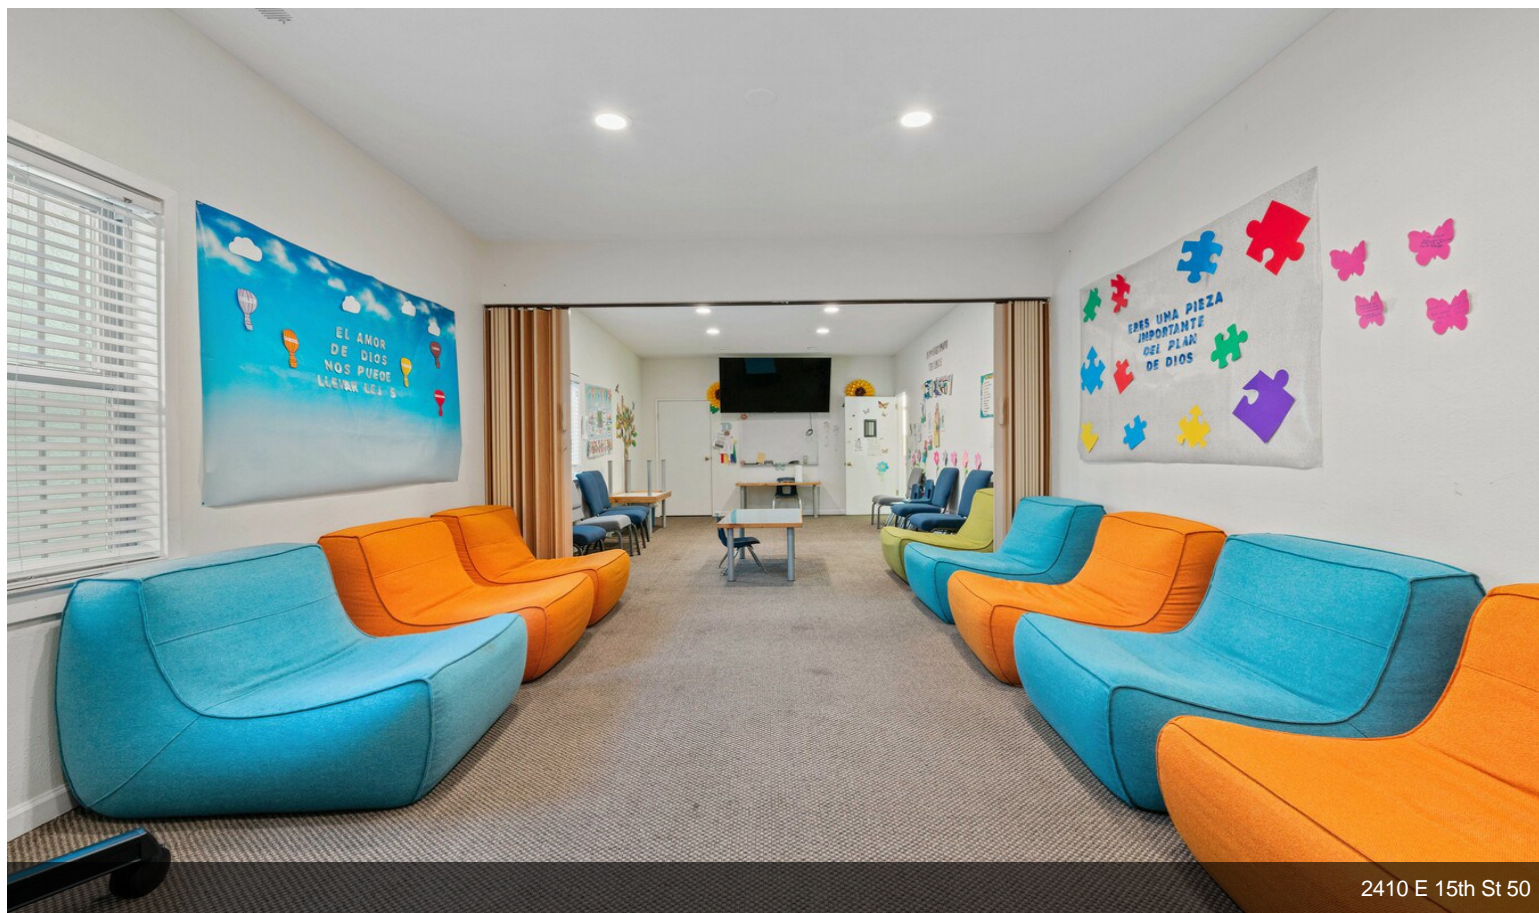

Property Photos

2410 E 15th St 50