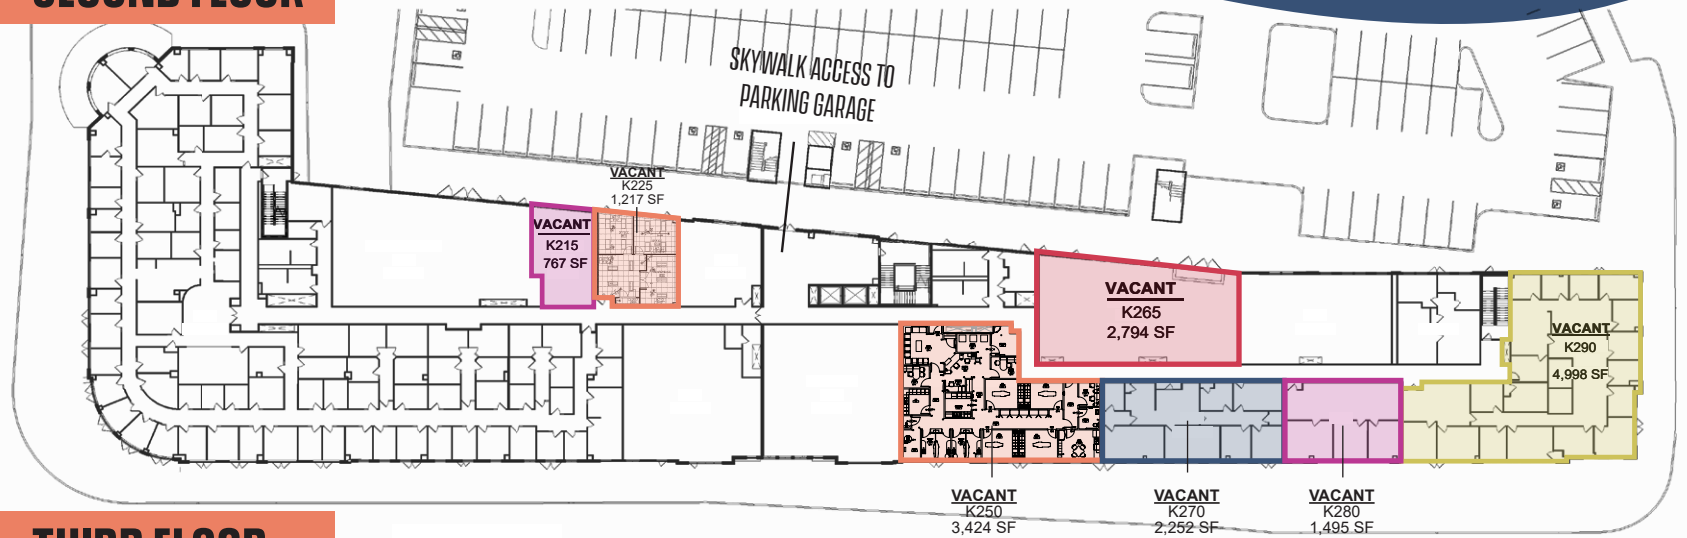

SECOND FLOOR

N Port Washington Road