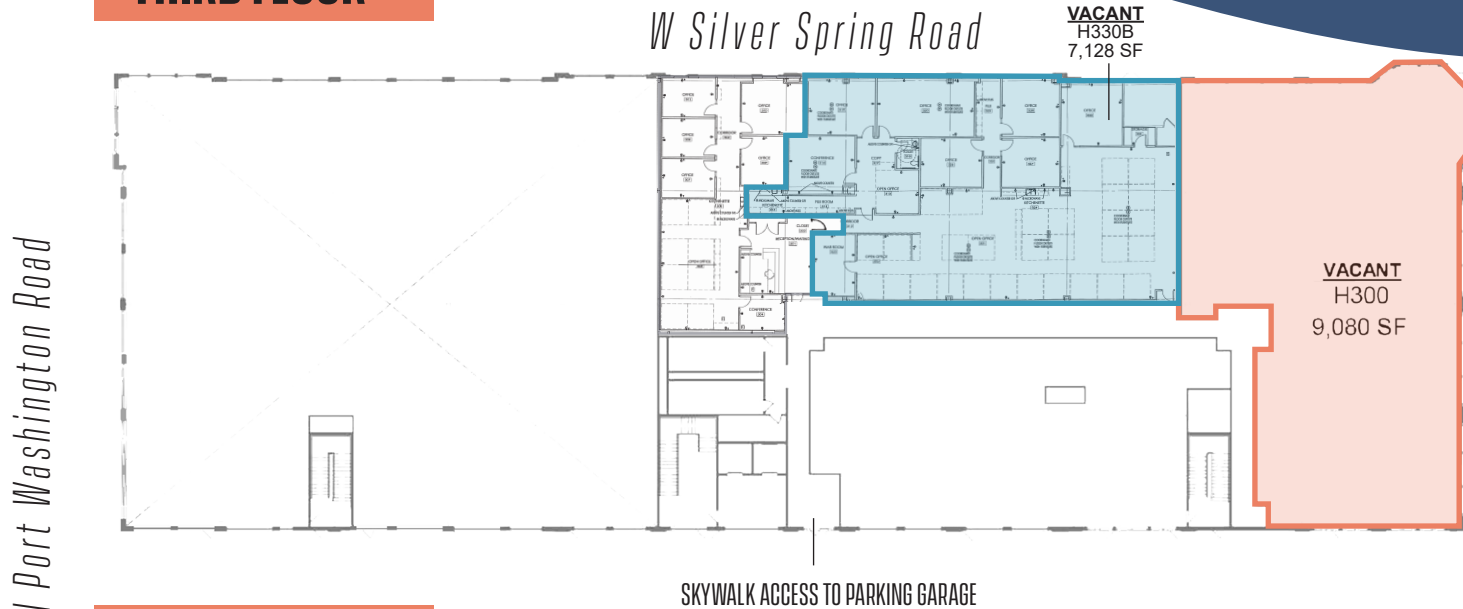

W Silver Spring Road

BAYSHORE

BUILDING H

501 West Northshore Drive
7,128 - 29,079 RSF Contiguous

THIRD FLOOR

FOURTH FLOOR

BAYSHORE

SITE MAP