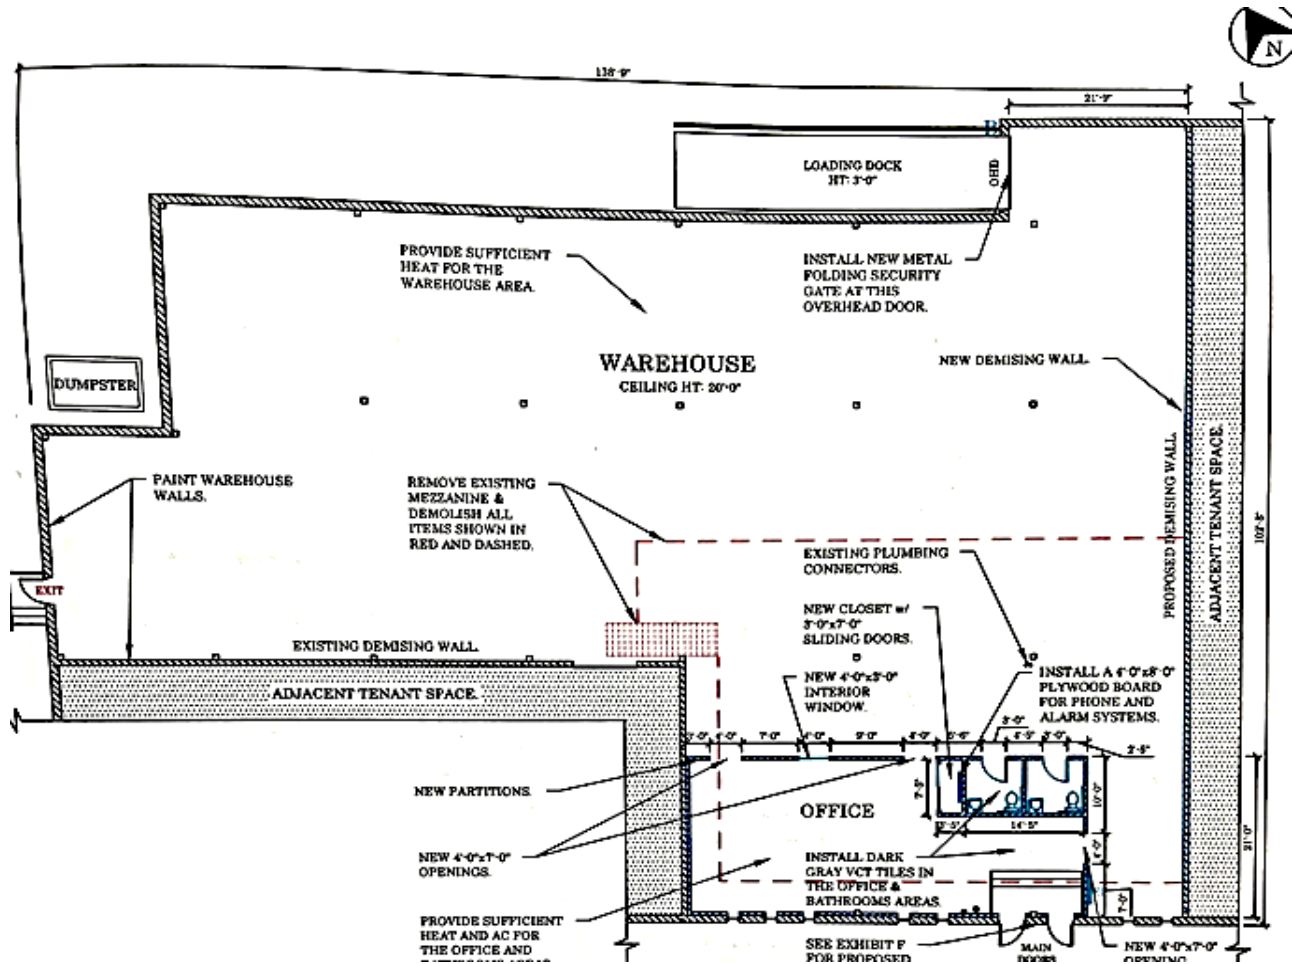

827-832 Ridgewood Avenue
North Brunswick, NJ 08902

For Lease
Warehouse / Office / Flex Space

Suite 4A-B

- 14,461 SF Warehouse/Industrial
- 4,600 SF Office
- 1 Loading Dock
- 22 ft ceiling height
- Available March 1, 2025

FLOORPLANS ARE NOT TO EXACT SCALE

Suite 5C

- 9,940 SF Warehouse/Industrial
- 1,000 SF Office
- 1 Loading Dock
- 22 ft ceiling height

FLOORPLANS ARE NOT TO EXACT SCALE