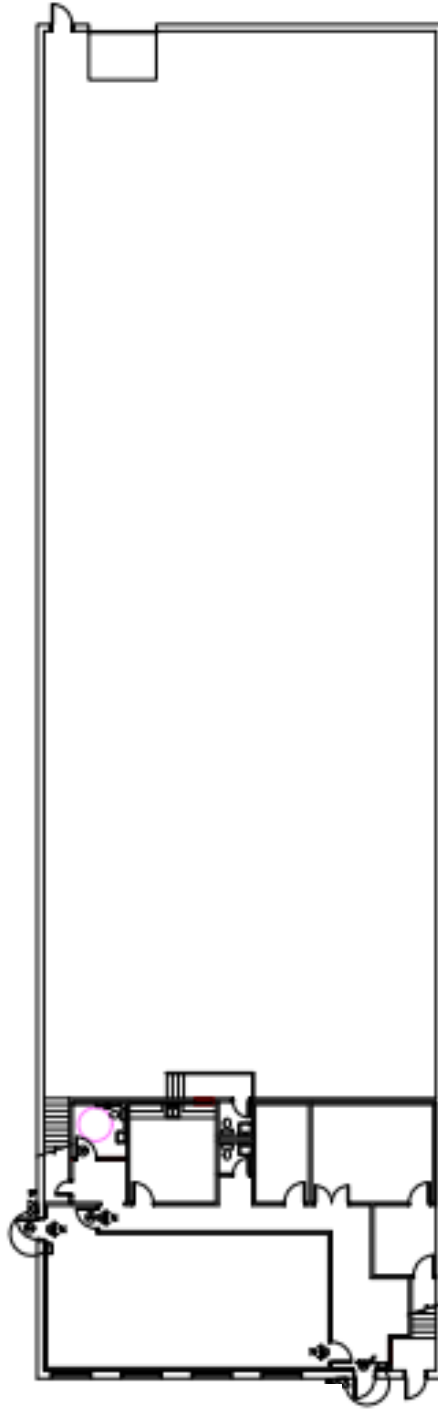

827-832 Ridgewood Avenue
North Brunswick, NJ 08902

For Lease
Warehouse / Office / Flex Space

Suite 4A-B

- 14,461 SF Warehouse/Industrial
- 4,600 SF Office
- 1 Loading Dock
- 22 ft ceiling height
- Available March 1, 2025

FLOORPLANS ARE NOT TO EXACT SCALE

Suite 5C

- 9,940 SF Warehouse/Industrial
- 1,000 SF Office
- 1 Loading Dock
- 22 ft ceiling height

FLOORPLANS ARE NOT TO EXACT SCALE