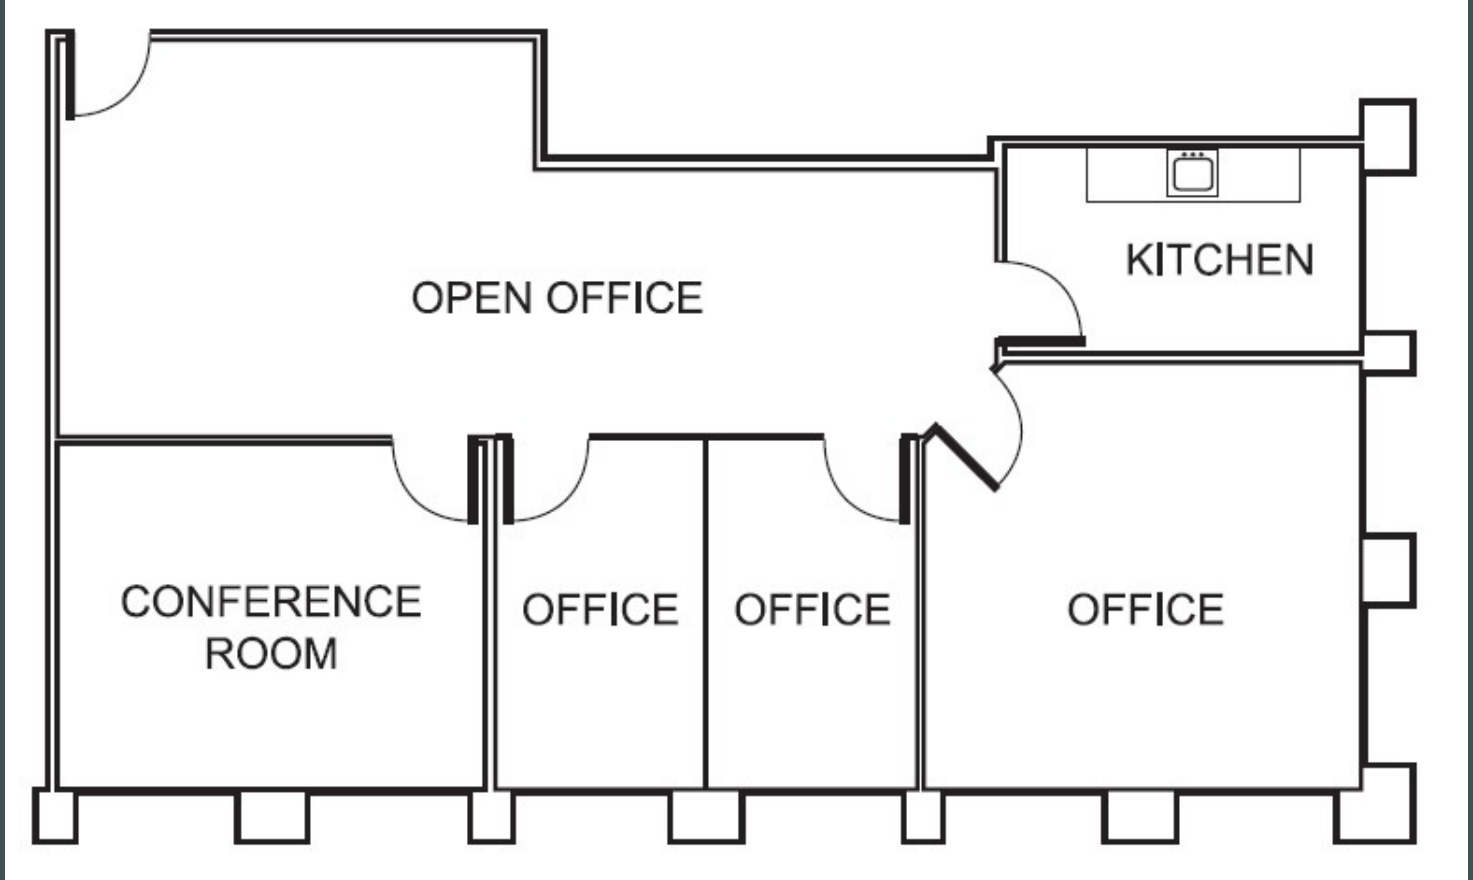

Premises Floor Plan | ±1,477 SF

Property Highlights

- ±1,477 Square Feet Available
- Plug and Play
- 1 Conference Room
- 1 Open Office
- 3 Offices
- Kitchenette
- Brand new carpet and paint
- 12th Floor San Jose Downtown Views
- Great Amenities in Walking Distance