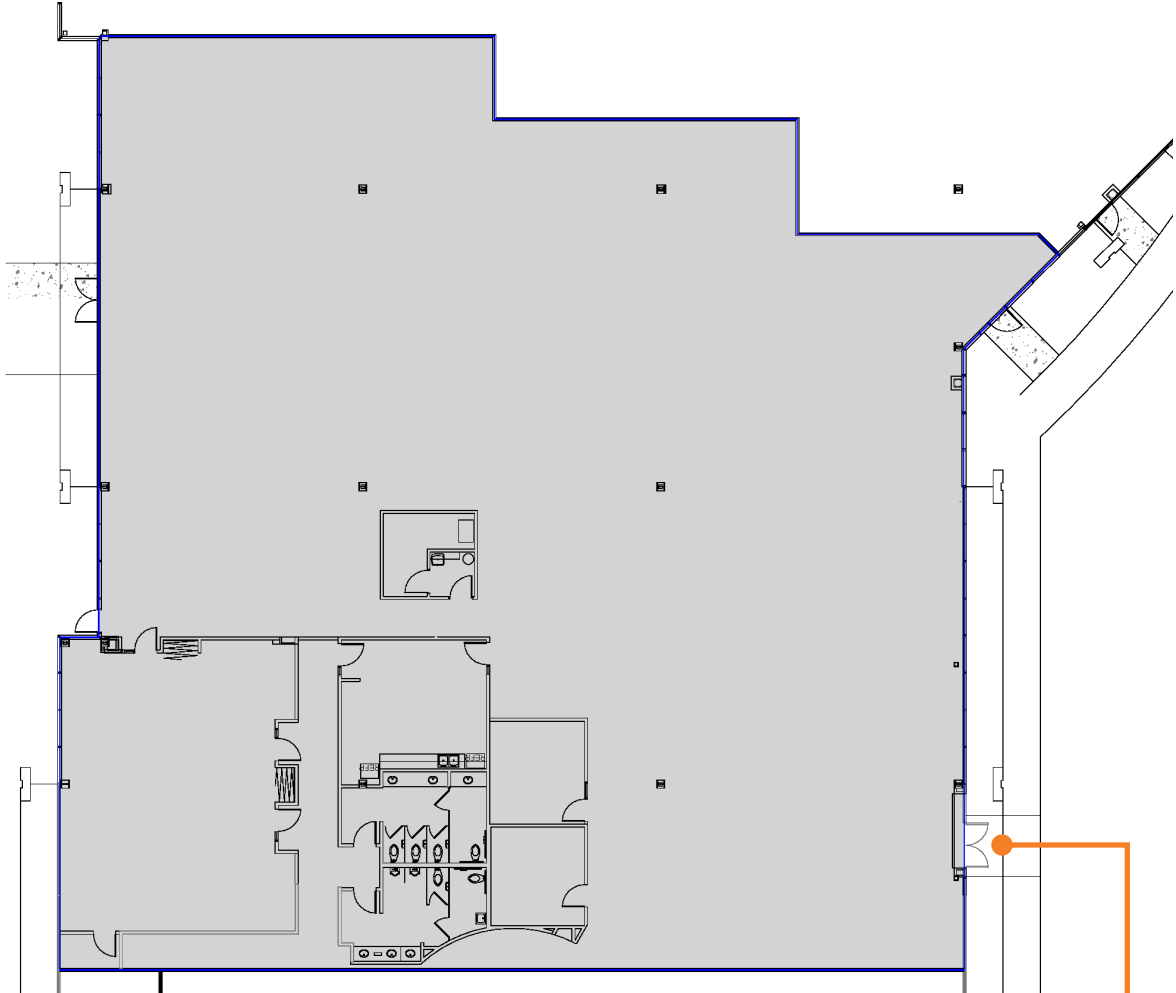

For Lease

2501 Discovery Lakes | Orlando, FL 32826

SUITE 200
14,015 RSF

*New Roll Up Door and Leveler

For Leasing Information, please contact:

John Gilbert

john.gilbert@streamrealty.com

T 407.214.0099