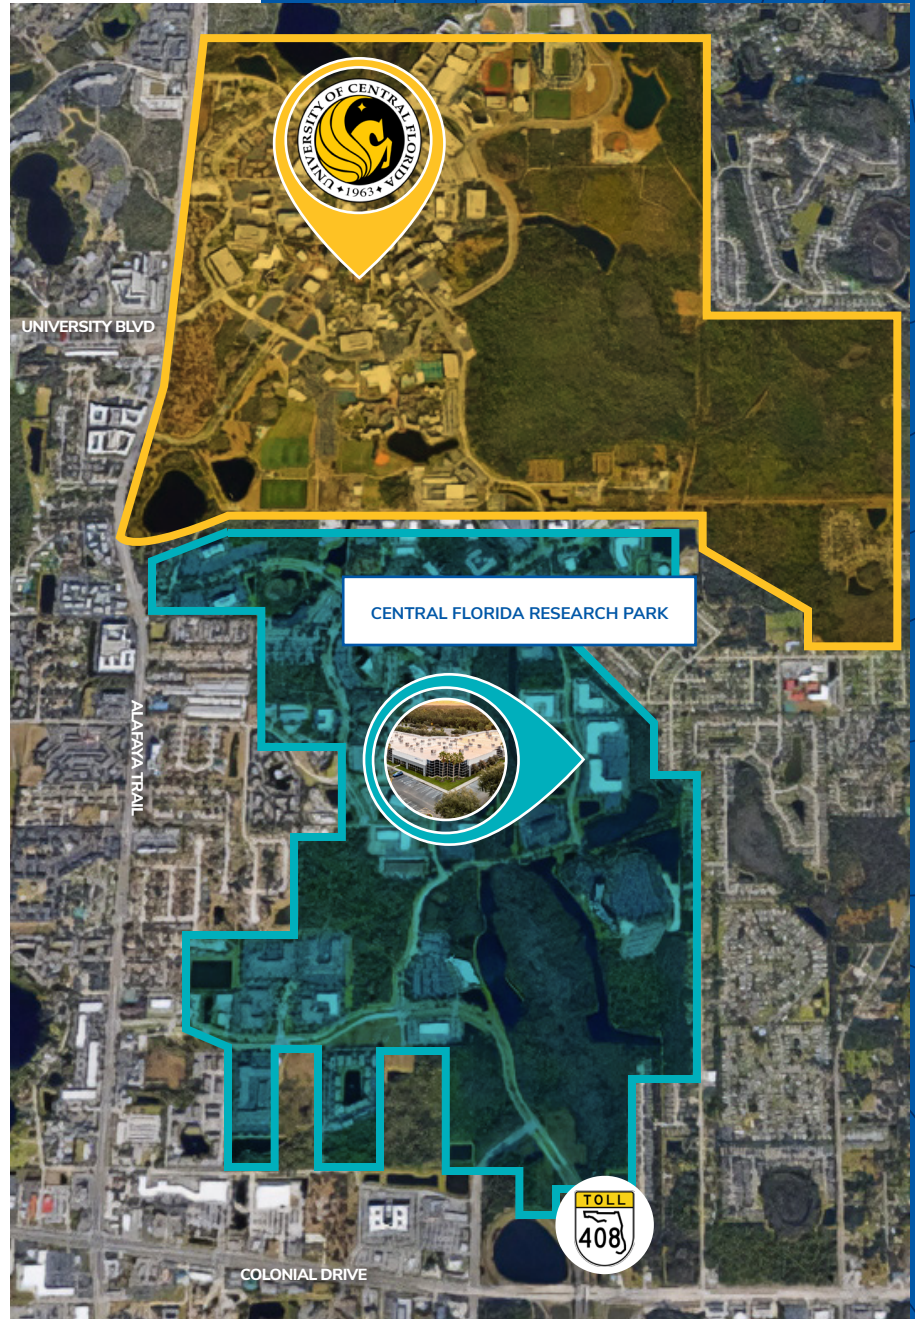

For Lease

Discovery Lakes | Orlando, FL 32826

UFC Stats

$204.5M Research Funding

70,000+ Students

103 Majors

13 Colleges

#1 workforce supplier of graduates to aerospace and defense industries

Central Florida Research Park Stats:

- Nation's 6th largest research park
- 1,027 acre campus-like office park
- Employs more than 10,000 employees
- 145 companies
- 65 buildings

Home to the nation's Army, Navy, Airforce and Marines simulation operations

- National Center for Simulation
- Naval Support Activity of Orlando
- PEO STRI
- Air Force Agency for Modeling and Simulation
- ACC Orlando
- Mission Support Orlando

For Leasing Information, please contact:

John Gilbert

john.gilbert@streamrealty.com

T 407.214.0099