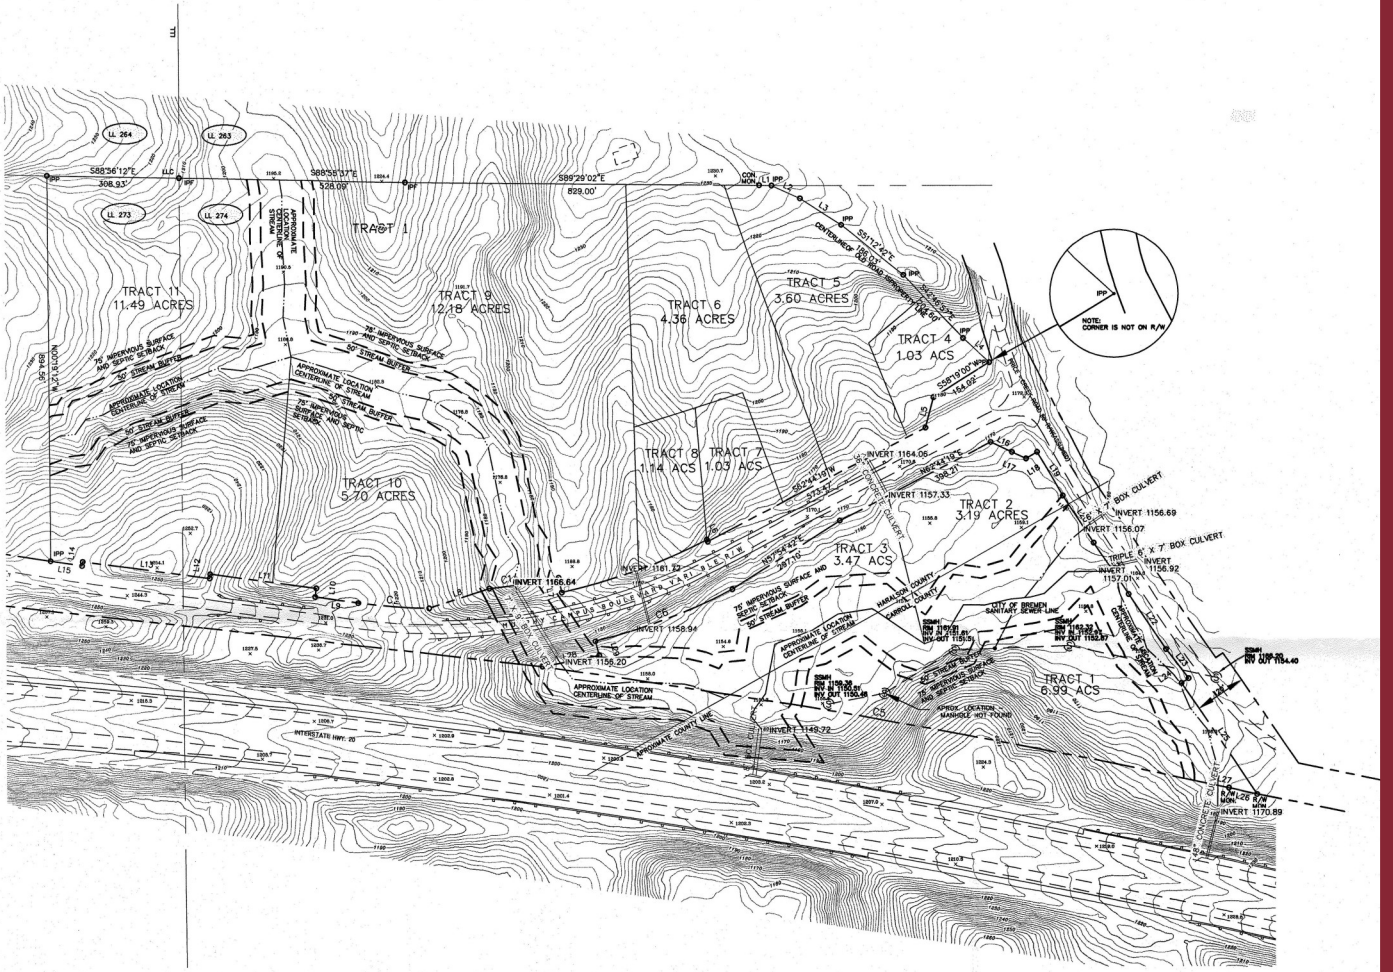

**Josey
Young
& Brady**
REALTY, LLC

For more information, please contact:

Taylor Josey
tjosey@jybrealty.com
770.652.7469

Jonathan Parker
jparker@jybrealty.com
770.304.0051

75 Jackson Street, Suite 200, Newnan, Georgia 30263

T 770.683.1800 F 770.683.1801 www.jybrealty.com

Information contained herein has been provided to broker by owner or from other sources. We have no reason to doubt its accuracy, but we do not guarantee it. Broker disclaims all expressed or implied responsibilities for omissions, errors, environmental conditions of soil/structure operating systems, the roof, price and compliance with applicable laws. Suitability for intended use or any other matter is the responsibility of purchaser or tenant. Prospective purchasers or tenants agree to independently obtain and analyze all material information.