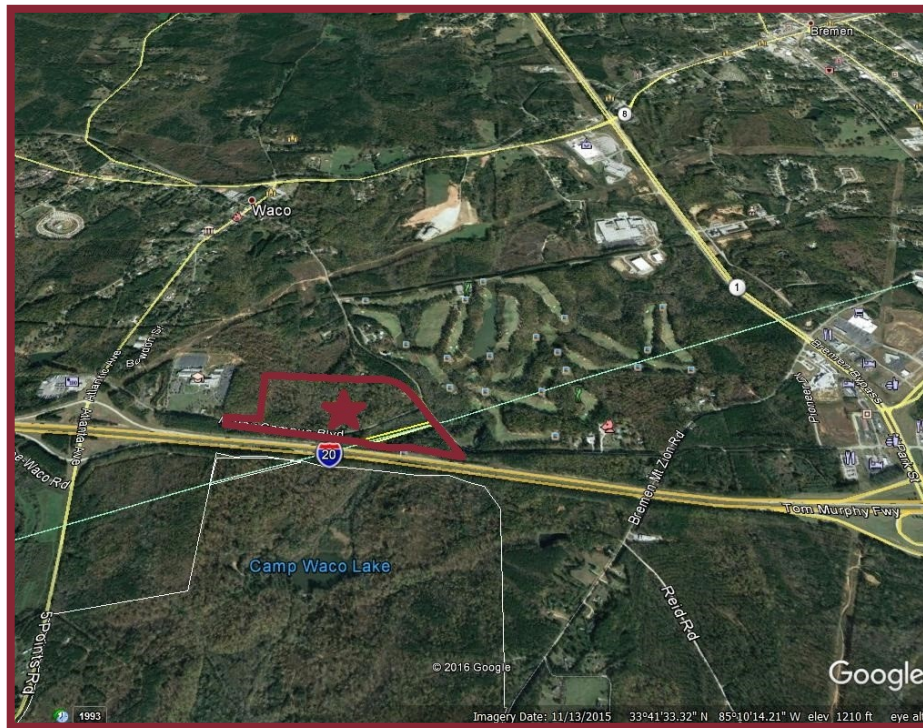

FOR SALE

**JY
&B
REALTY**

Commercial Sites 1-55 Acres

**Murphy Campus Boulevard
Waco, Ga 30182**

Features

- Commercial Sites Available From 1-55 Acres
- Zoned C-2 (City of Bremen)
- Adjacent to Waco Branch of West Georgia Technical College
- Excellent Access to I-20 at Exits 9 & 11
- \$21,500 Per Acre