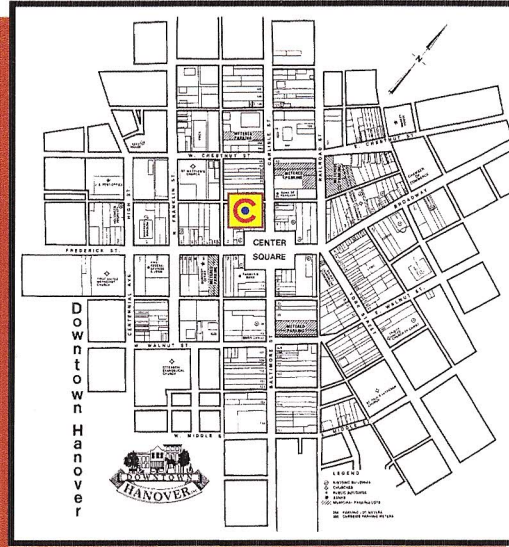

Square Commercial Center