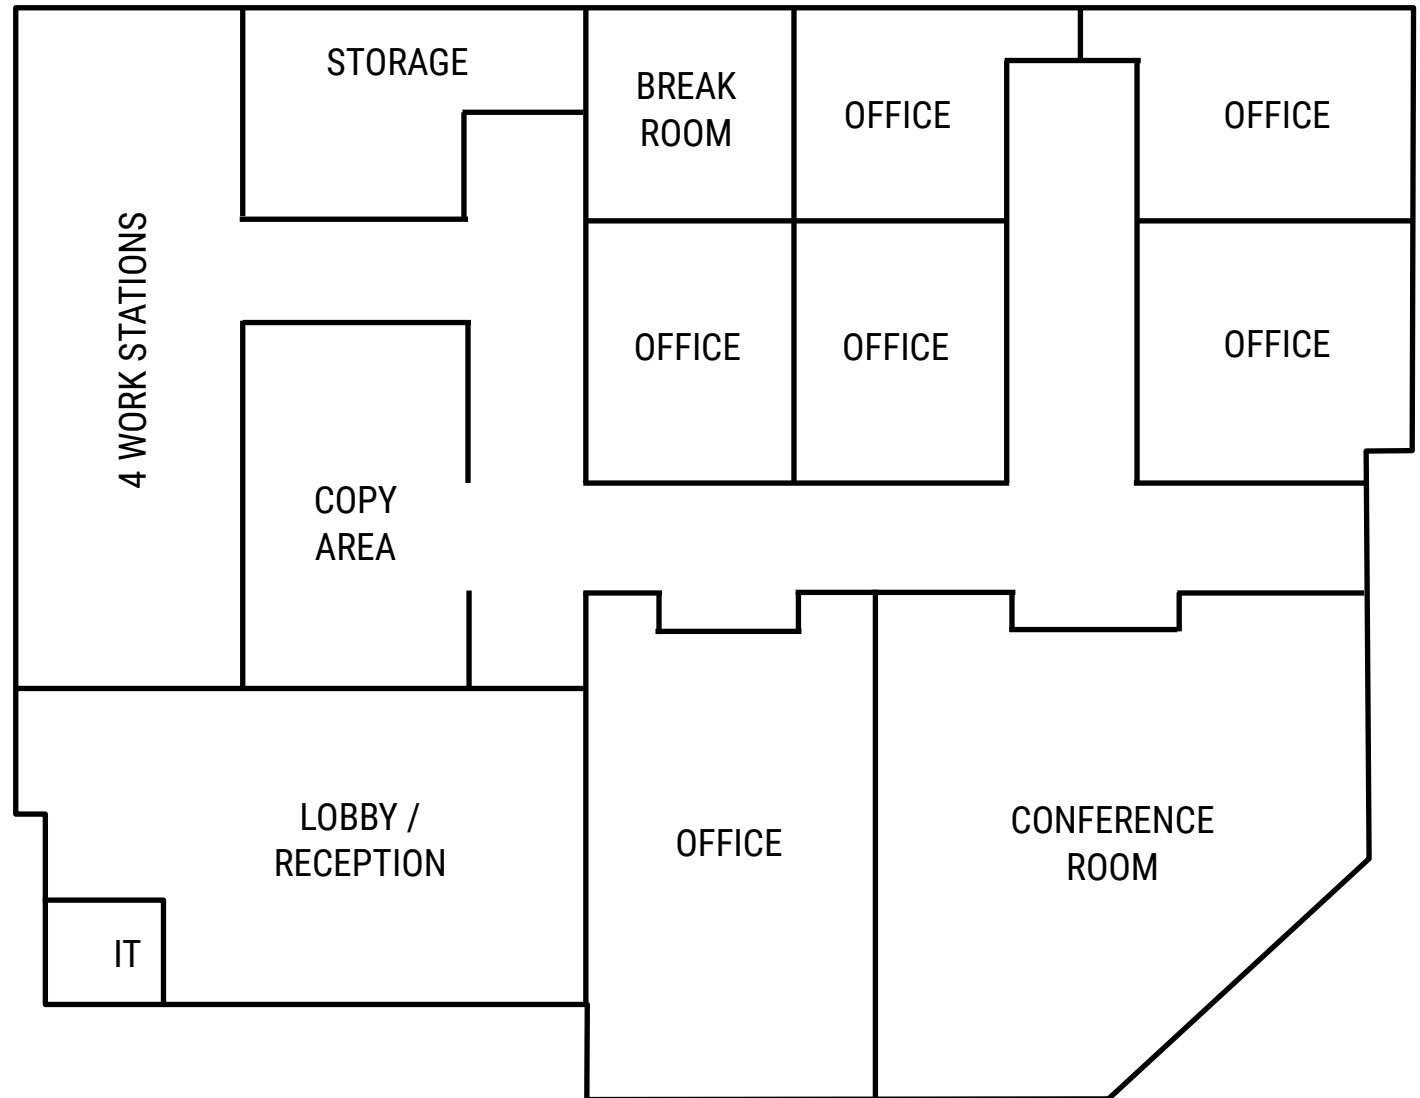

FOR SUBLEASE

SUITE DETAILS

Available for Sublease is ±3,771 RSF of office space located at 2451 S. Buffalo Drive, in the professional office building commonly known as Buffalo Business Center. The building is a well appointed, professional office building, located on the west side of town at Sahara & Buffalo near Summerlin, w/ great access to the valley & plenty of nearby amenities.

FOR SUBLEASE

SUITE 140
±3,771 RSF

- Lobby / Reception
- Six (6) Private Offices
- Four (4) Work Stations
- Conference Room
- Break Room
- Copy Area
- Storage Room
- IT Closet

BOB HAWKINS,  **SIOR®**

(702) 470-0785