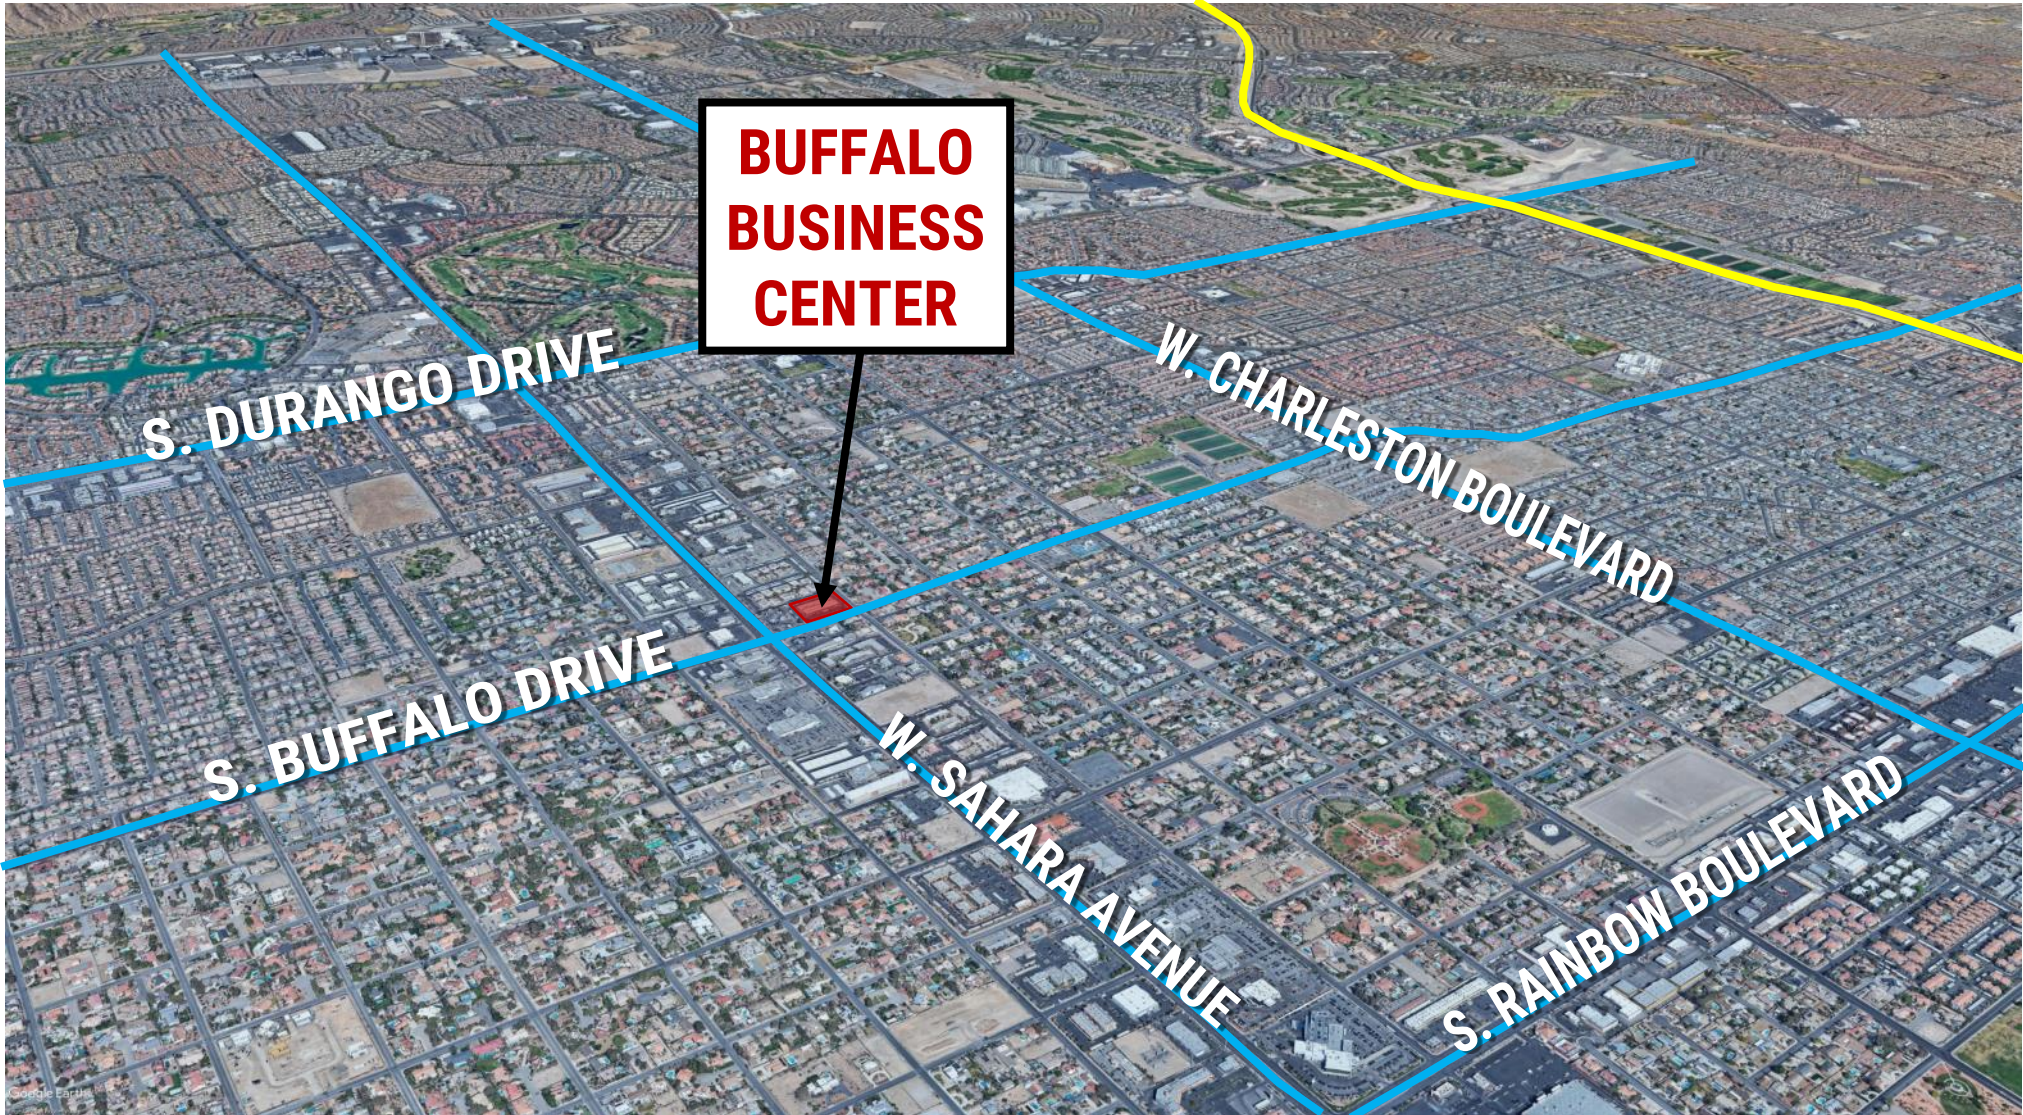

2451 S. BUFFALO DRIVE, SUITE 140 | LAS VEGAS, NV 89117

FOR SUBLEASE