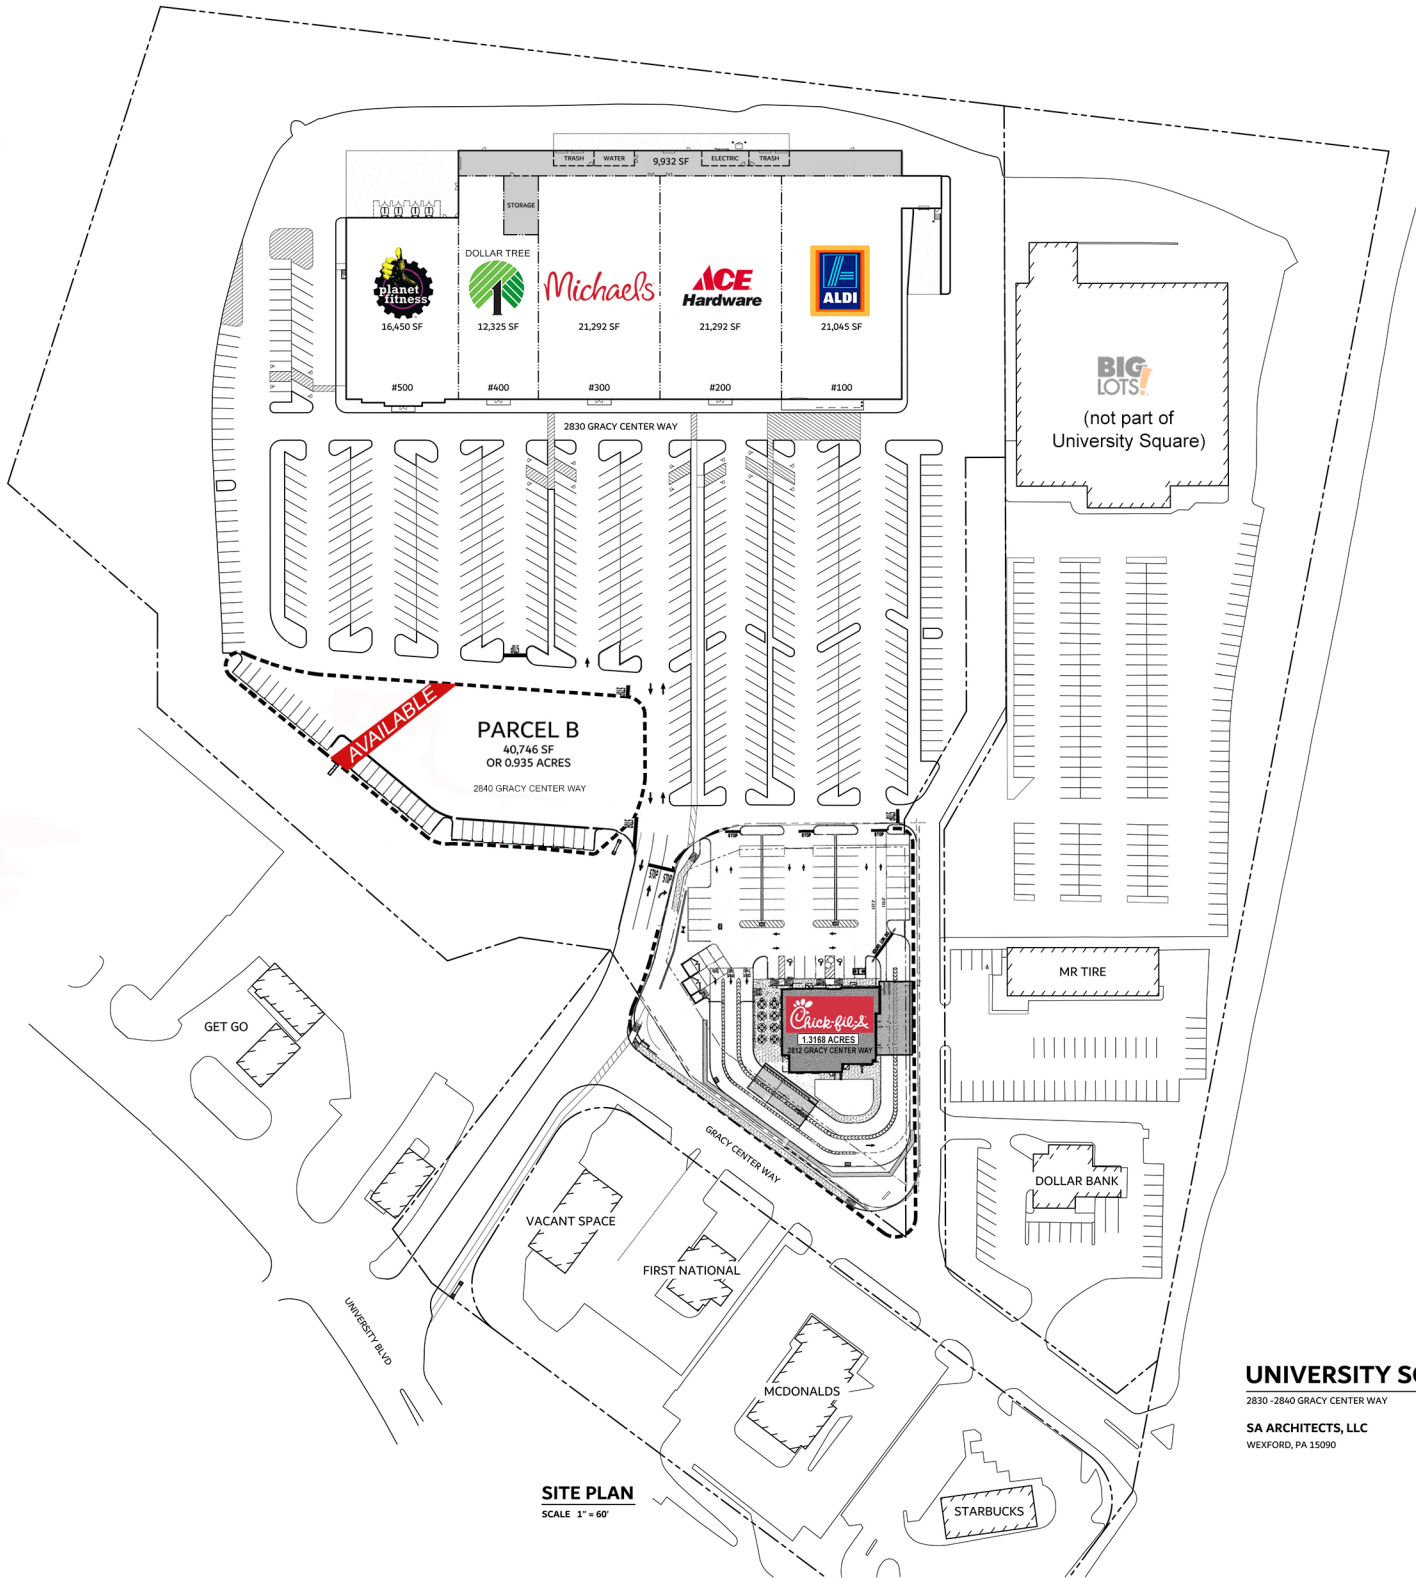

(not part of University Square)

UNION REAL ESTATE
 One Oxford Centre
 301 Grant St. Suite 1250
 Pittsburgh, PA 15219
 Phone: 412-288-7800
 Fax: 412-288-7813
 www.unionrealestate.com

UNIVERSITY SQUARE SHOPPING CENTER

2830 - 2840 GRACY CENTER WAY MOON TOWNSHIP, PA 15108

SA ARCHITECTS, LLC
WEXFORD, PA 15090

SITE PLAN
SCALE 1" = 60'