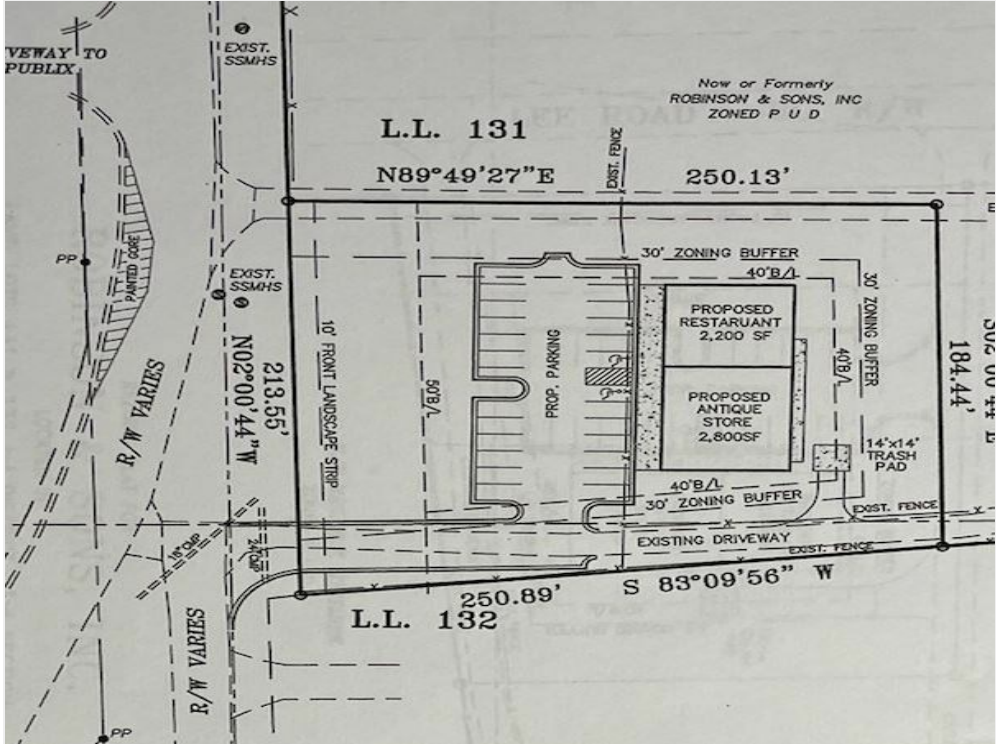

0 Lee Rd

0 Lee Rd, Lithia Springs, GA 30122

Property Photos

0 Lee Road Plat Plan