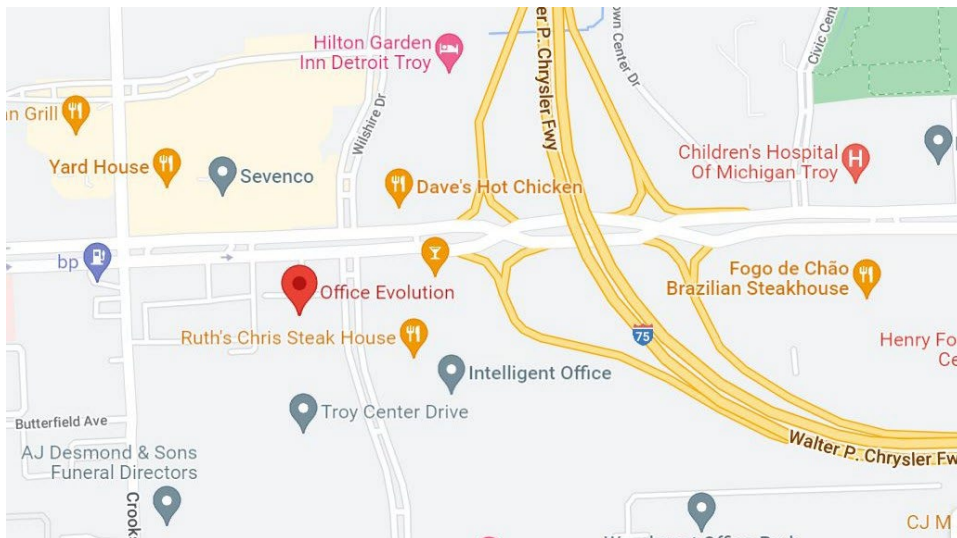

Workspace Close to Home: Safe, Affordable, Inspired.

801 W Big Beaver Rd, Ste 300, Troy, MI 48084

Office Evolution is a locally owned and operated co-working shared office space franchise with over 75 locations in North America. Office Evolution focuses on dedicated, turnkey professional working solutions to give small businesses a physical center of business in today's overwhelmingly virtual business world. Our product offering is 100% flexible and scalable from somewhere to get your mail all the way to a dedicated office, conference room space and as always, free coffee. Our goal is to help make an affordable, impactful, efficient and beautiful business center for dreamers, doers, and risk takers.