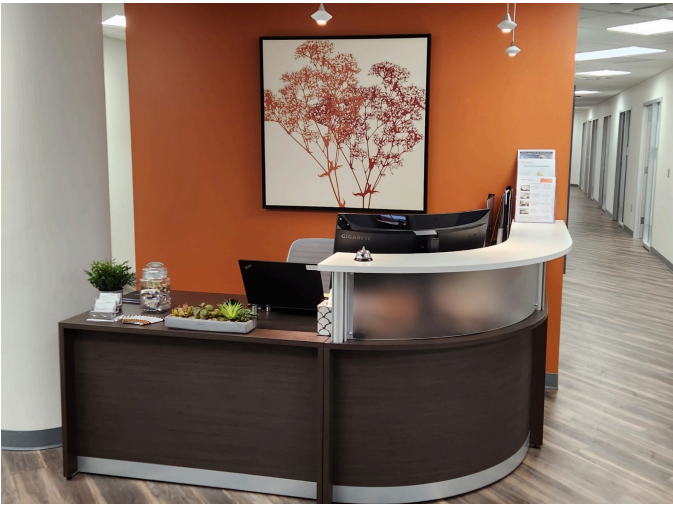

STAFFED RECEPTION