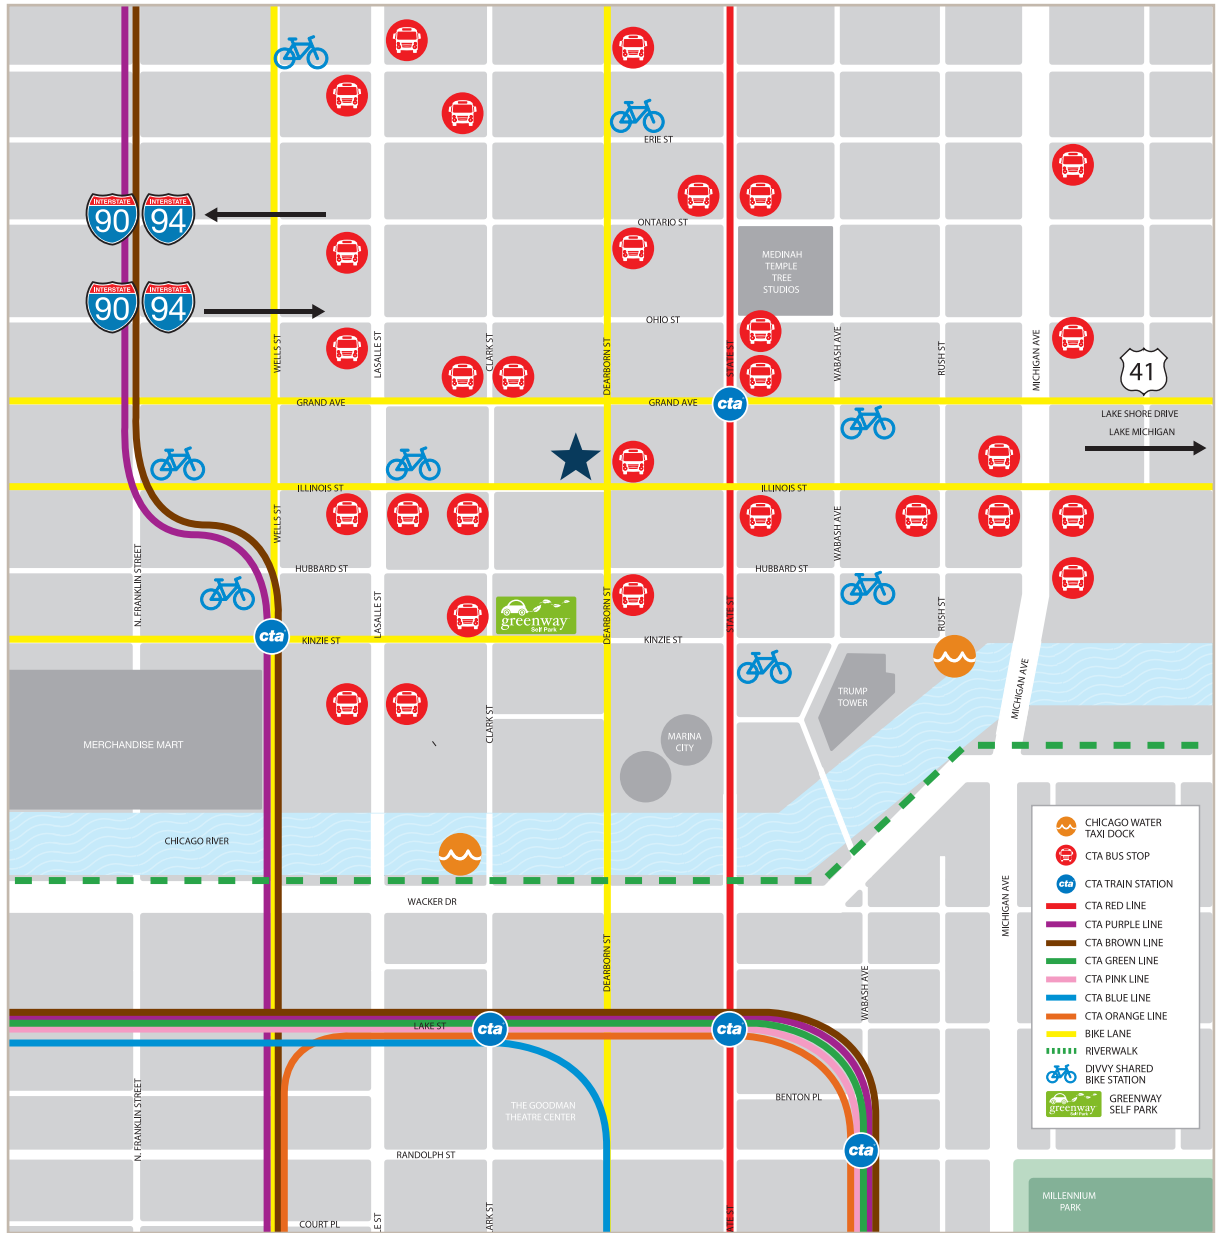

1

GAME ROOM

1

WORK ROOM

EXPANSIVE CAFÉ

VARIOUS
COLLABORATION
SPACES

COFFEE BAR

THE BOYCE

RIVER NORTH TRANSIT

WALK SCORE
98

TRANSIT SCORE
100

BIKE SCORE
88

THE BOYCE

RIVER NORTH HIGHLIGHTS

AMERICAN

- 1 - BEATRIX
- 2 - BUB CITY
- 3 - HUB 51
- 4 - HOLLOWAY'S
- 5 - RIVER ROAST
- 6 - THE KITCHEN
- 7 - THE SMITH

ASIAN

- 8 - OMAKASE ROOM
- 9 - RAMEN-SAN
- 10 - SUNDA
- 11 - SUSHI-SAN

BAGELS & SANDWICHES

- 12 - CORNER BAKERY
- 13 - EINSTEIN'S BROS. BAGELS
- 14 - NONNINA DELI
- 15 - POTBELLY SANDWICH

BAKERY

- 16 - CAFÉ CRÈMERIE
- 17 - PETERINO'S TO GO
- 18 - FIRECAKES DONUTS
- 19 - L.A. BURDICK
- 20 - NEW CONCEPT COMING SOON

SPANISH / TAPAS

- 45 - JALEO
- 46 - LIL' BA-BA-REEBA

STEAKHOUSES

- 47 - MASTRO'S STEAKHOUSE
- 48 - RPM STEAK

ENTERTAINMENT

- 49 - HOWL AT THE MOON
- 50 - PIGTAIL
- 51 - POPS FOR CHAMPAGNE
- 52 - SUB 51
- 53 - THE UNDERGROUND
- 54 - THREE DOTS & A DASH
- 55 - WATERSHED