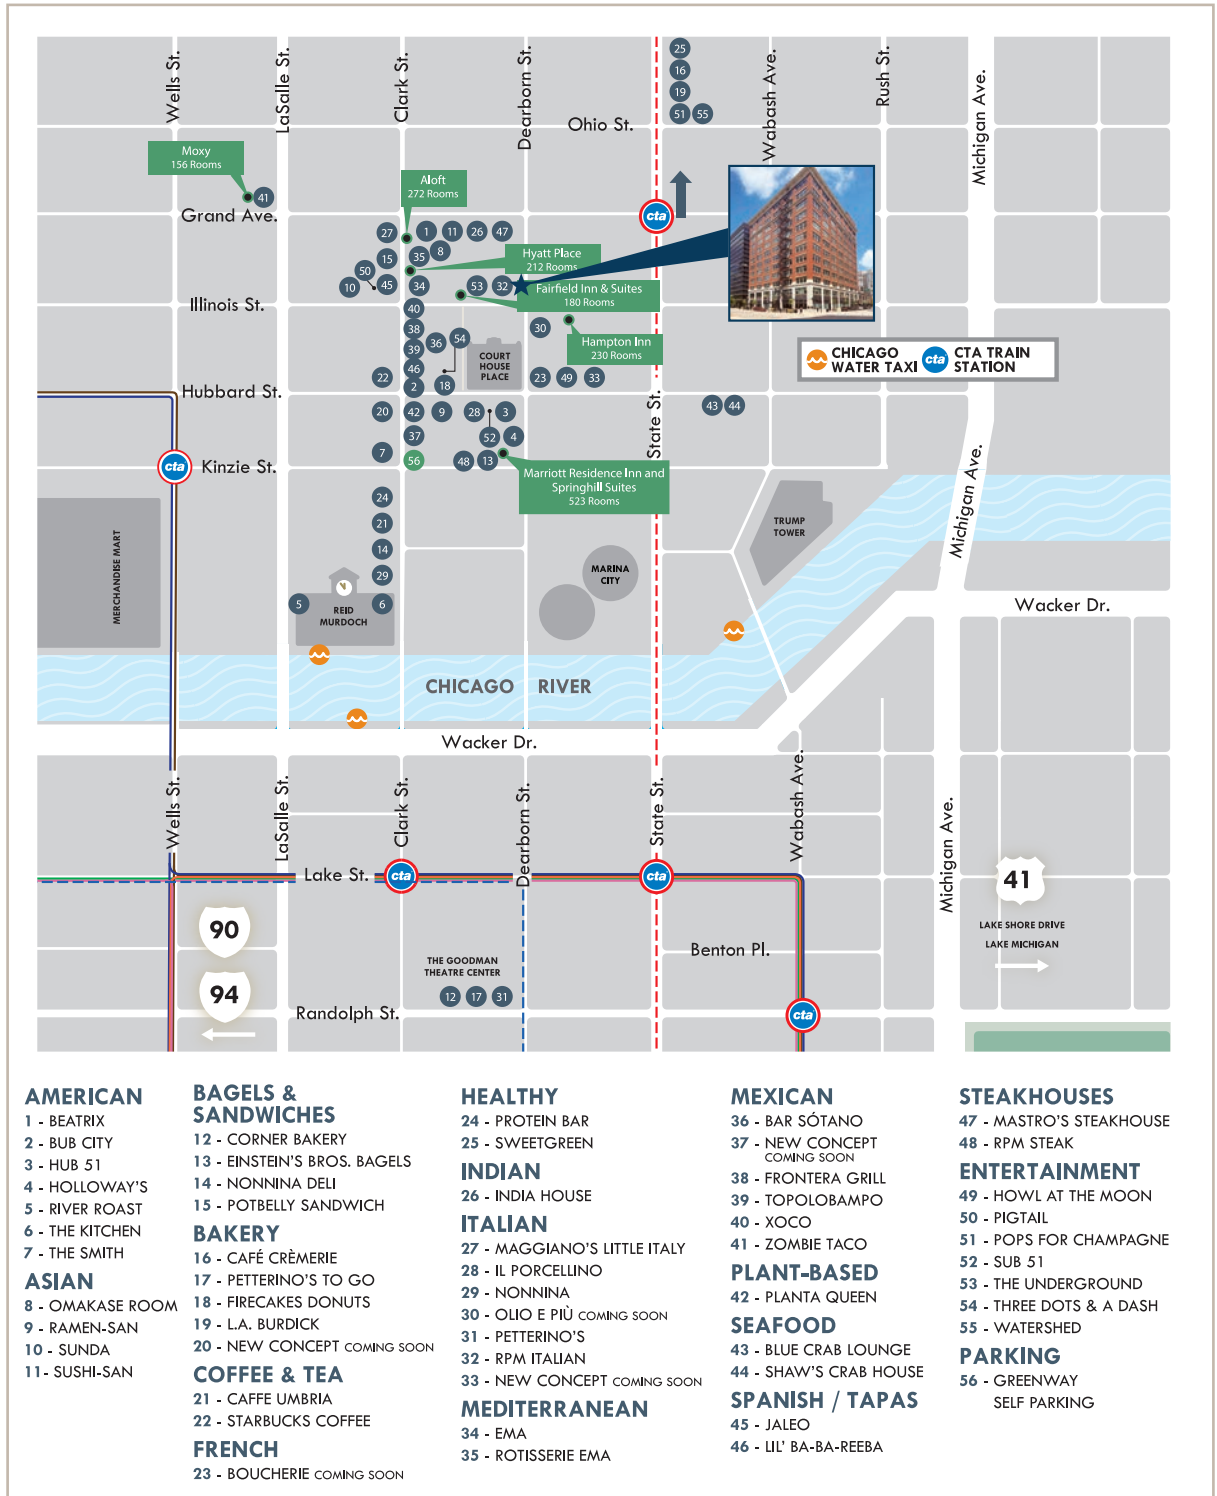

RIVER NORTH TRANSIT

WALK SCORE
98

TRANSIT SCORE
100

BIKE SCORE
88

THE BOYCE

RIVER NORTH HIGHLIGHTS

AMERICAN

- 1 - BEATRIX
- 2 - BUB CITY
- 3 - HUB 51
- 4 - HOLLOWAY'S
- 5 - RIVER ROAST
- 6 - THE KITCHEN
- 7 - THE SMITH

ASIAN

- 8 - OMAKASE ROOM
- 9 - RAMEN-SAN
- 10 - SUNDA
- 11 - SUSHI-SAN

BAGELS & SANDWICHES

- 12 - CORNER BAKERY
- 13 - EINSTEIN'S BROS. BAGELS
- 14 - NONNINA DELI
- 15 - POTBELLY SANDWICH

BAKERY

- 16 - CAFÉ CRÈMERIE
- 17 - PETERINO'S TO GO
- 18 - FIRECAKES DONUTS
- 19 - L.A. BURDICK
- 20 - NEW CONCEPT COMING SOON

MEXICAN

- 36 - BAR SÓTANO
- 37 - NEW CONCEPT COMING SOON
- 38 - FRONTERA GRILL
- 39 - TOPOLOBAMPO
- 40 - XOCO
- 41 - ZOMBIE TACO

PLANT-BASED

- 42 - PLANTA QUEEN

SEAFOOD

- 43 - BLUE CRAB LOUNGE
- 44 - SHAW'S CRAB HOUSE

SPANISH / TAPAS

- 45 - JALEO
- 46 - LIL' BA-BA-REEBA

STEAKHOUSES

- 47 - MASTRO'S STEAKHOUSE
- 48 - RPM STEAK

ENTERTAINMENT

- 49 - HOWL AT THE MOON
- 50 - PIGTAIL
- 51 - POPS FOR CHAMPAGNE
- 52 - SUB 51
- 53 - THE UNDERGROUND
- 54 - THREE DOTS & A DASH
- 55 - WATERSHED