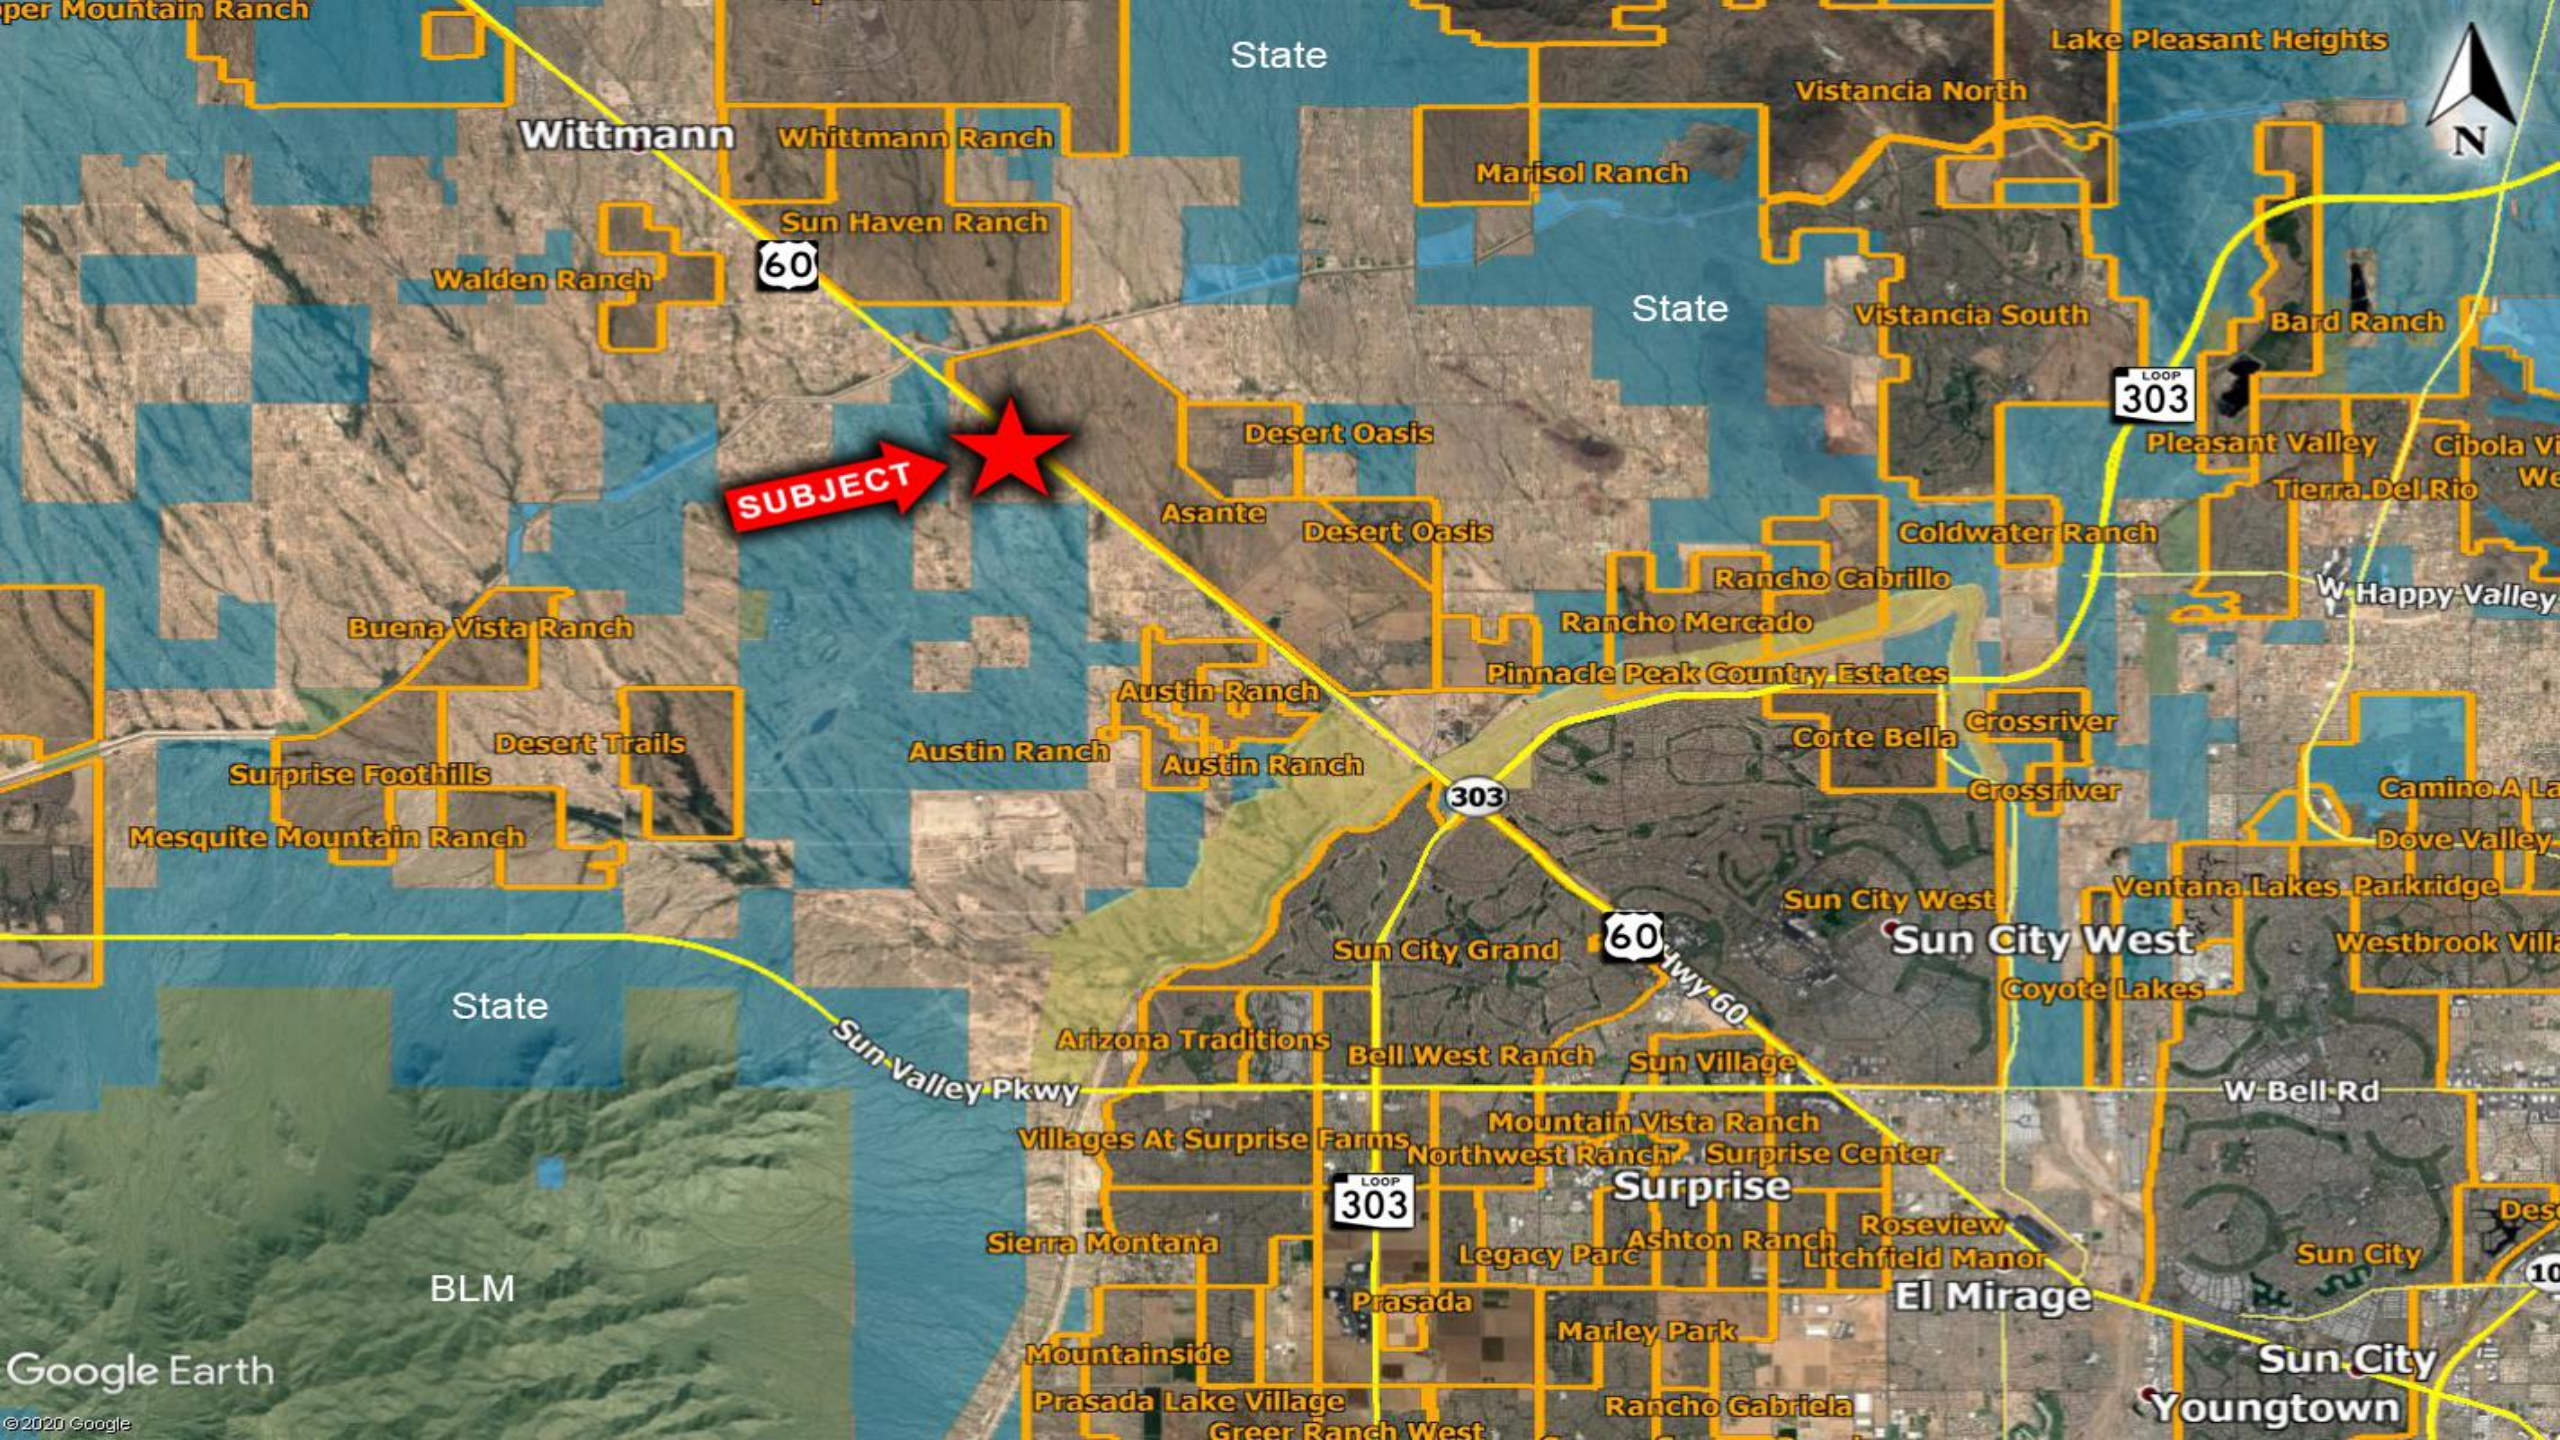

For Sale | 32 Acres | Surprise, AZ

Property Highlights:

- Zoned Commercial
- ±5 miles to Loop 303 Freeway
- Surrounding Area Exploding with Development
- Immediate Access to Two Full Turn Intersections on US60

Asante

Desert Oasis

Austin Ranch

Pinnacle Peak C

State

State

State

State

SUBJECT

Subject

LOOP 303

60

Surprise

LOOP 101

Peoria

17

Glendale

51

Paradise Valley

Litchfield Park

Scottsdale

10

Tolleson

Phoenix