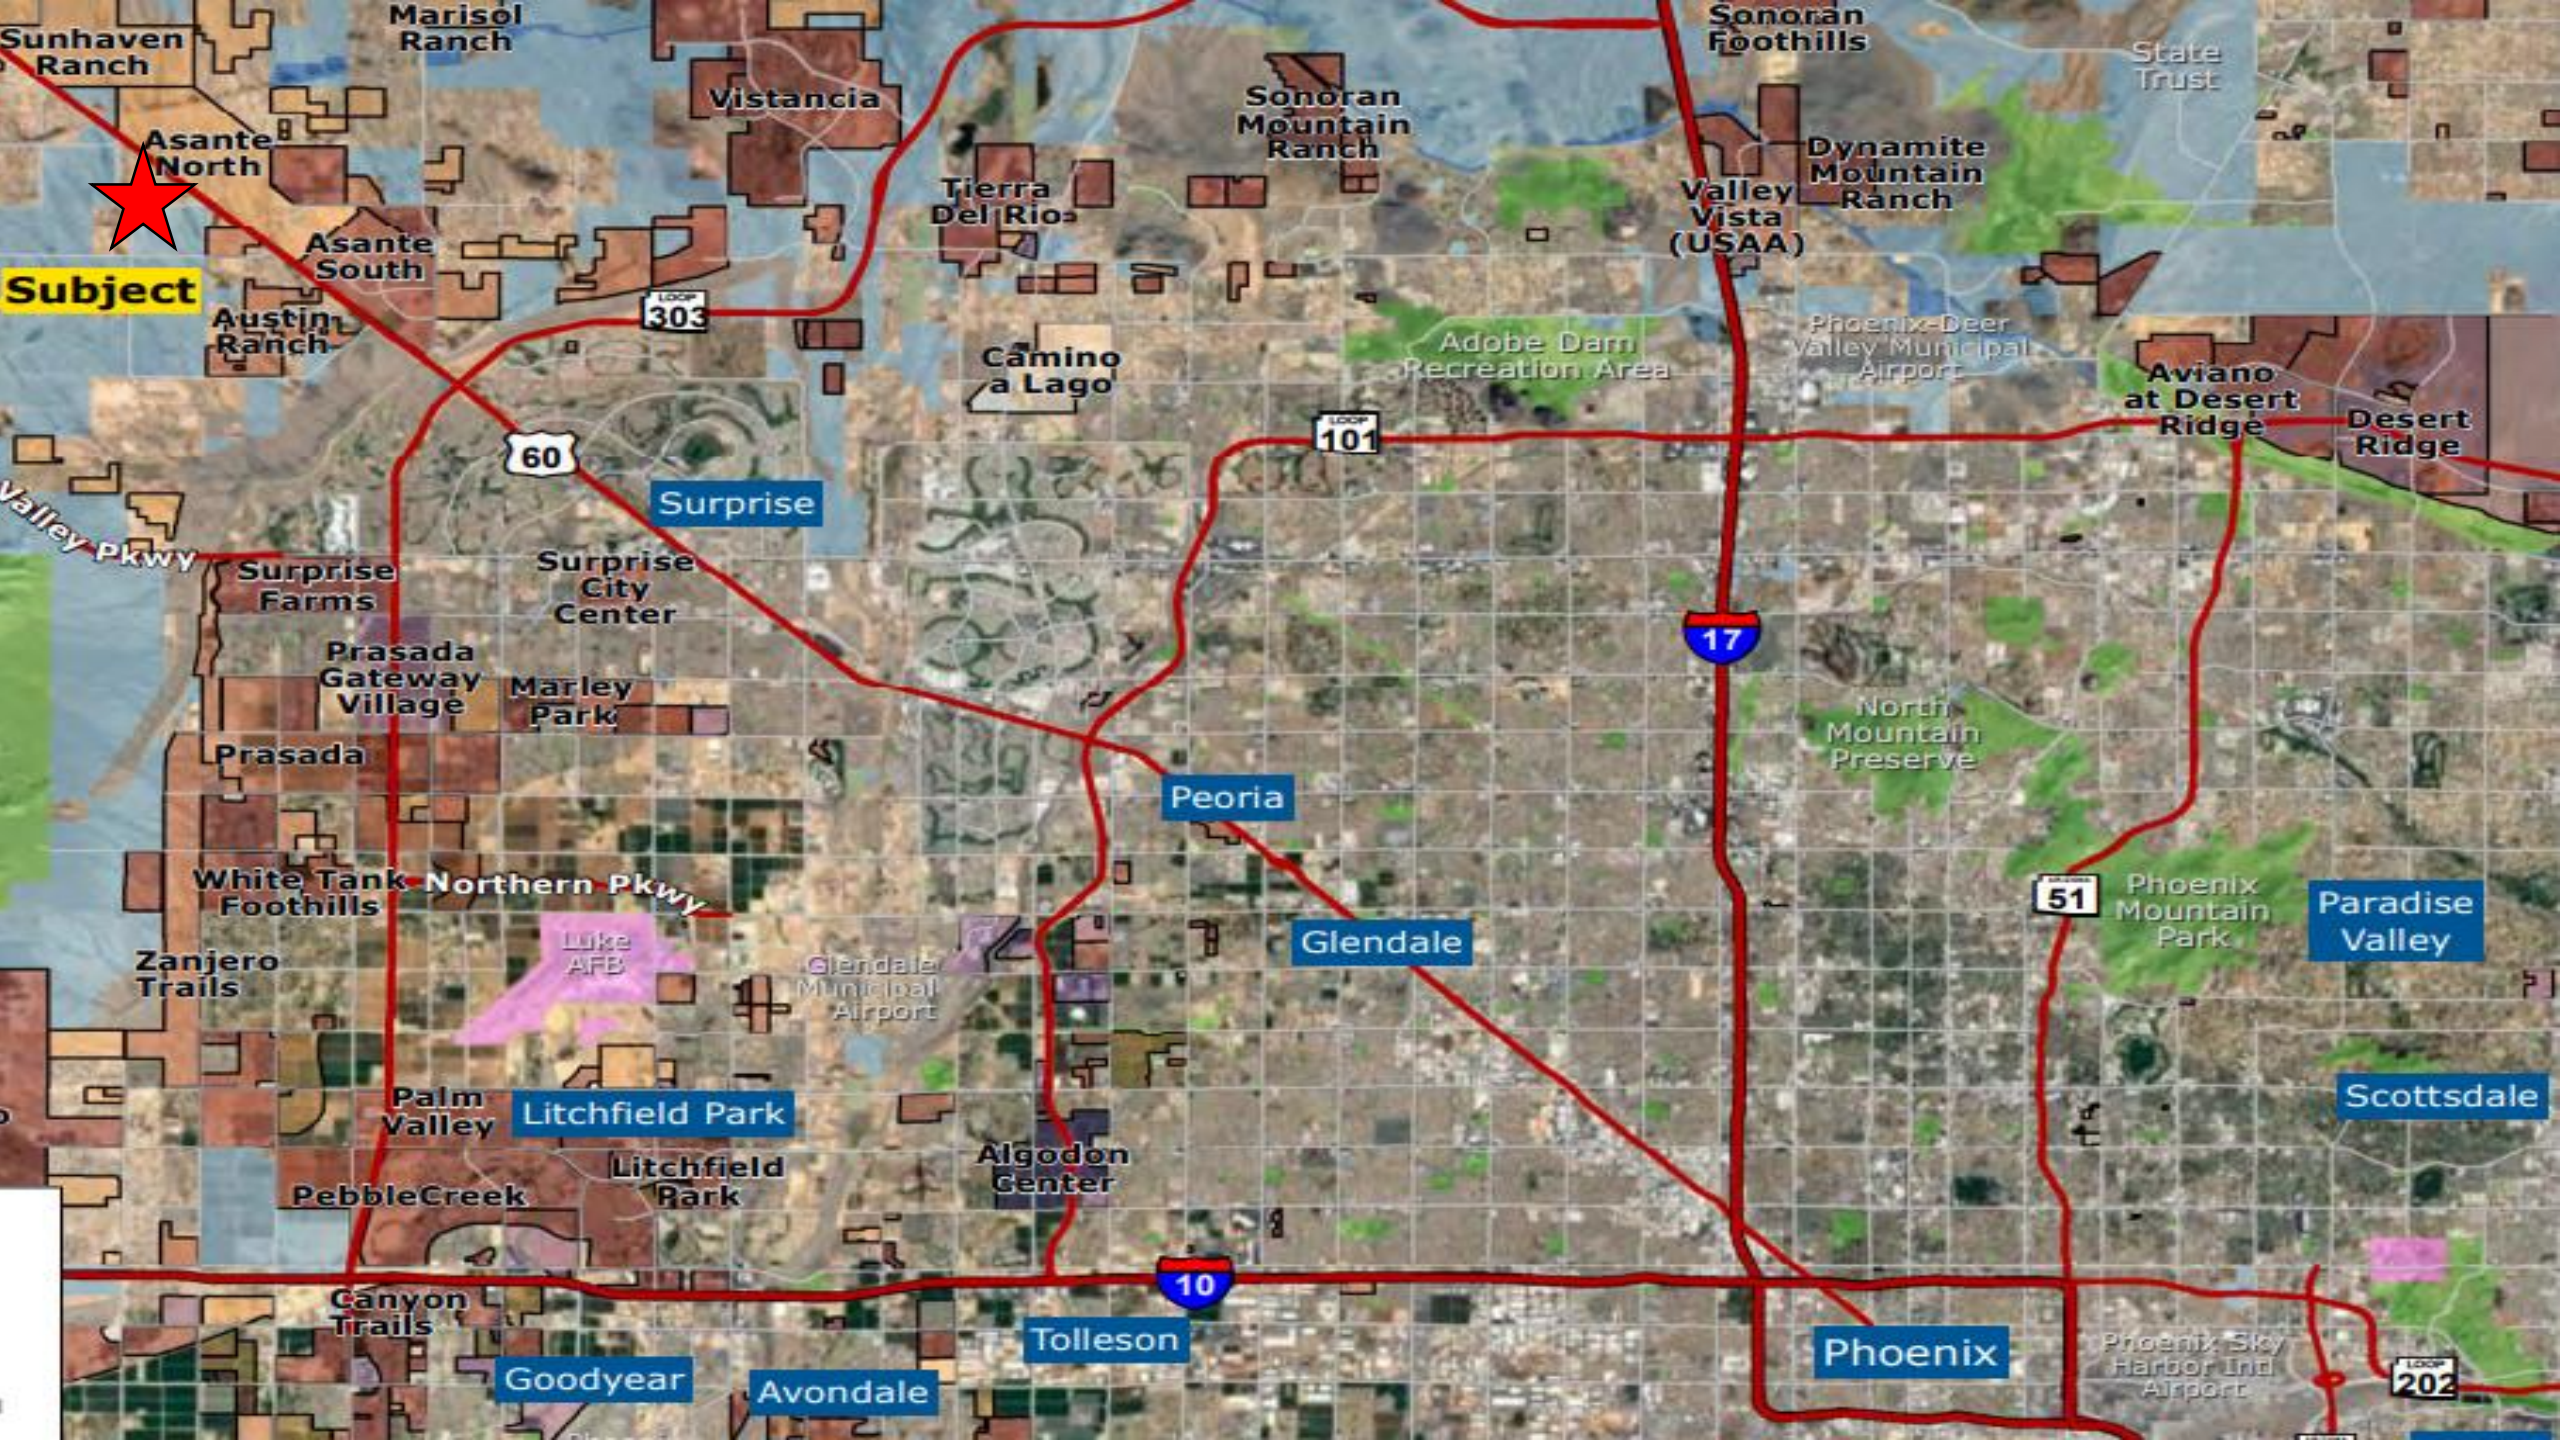

Jomax Rd

Happy Valley Rd

N 195th Ave

Asante Blvd

163rd Ave

Sun Haven Ranch

Walden Ranch

Desert Oasis

Asante

Desert Oasis

Austin Ranch

Pinnacle Peak C

State

State

State

State

SUBJECT

Subject

LOOP 303

60

Surprise

LOOP 101

Peoria

17

Glendale

51

Paradise Valley

Litchfield Park

Scottsdale

10

Tolleson

Phoenix