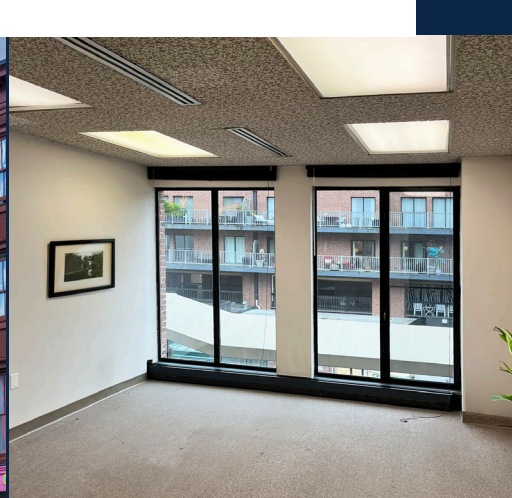

INTRODUCING

GEORGETOWN COURT

3222 N ST NW
WASHINGTON, DC

SUITE 310 | 1,118 RSF
AVAILABLE

← COURTYARD VIEWS →

- Efficient 3rd floor office suite
- Reception area
- Open area
- 1 conference room/ executive office
- 2 windowed offices overlooking the courtyard

275-1,118 SF AVAILABLE JUST OFF
WISCONSIN AVENUE

MOLLYE WHEELER

202.328.5136

mwheeler@stoutandteague.com

**STOUT &
TEAGUE**