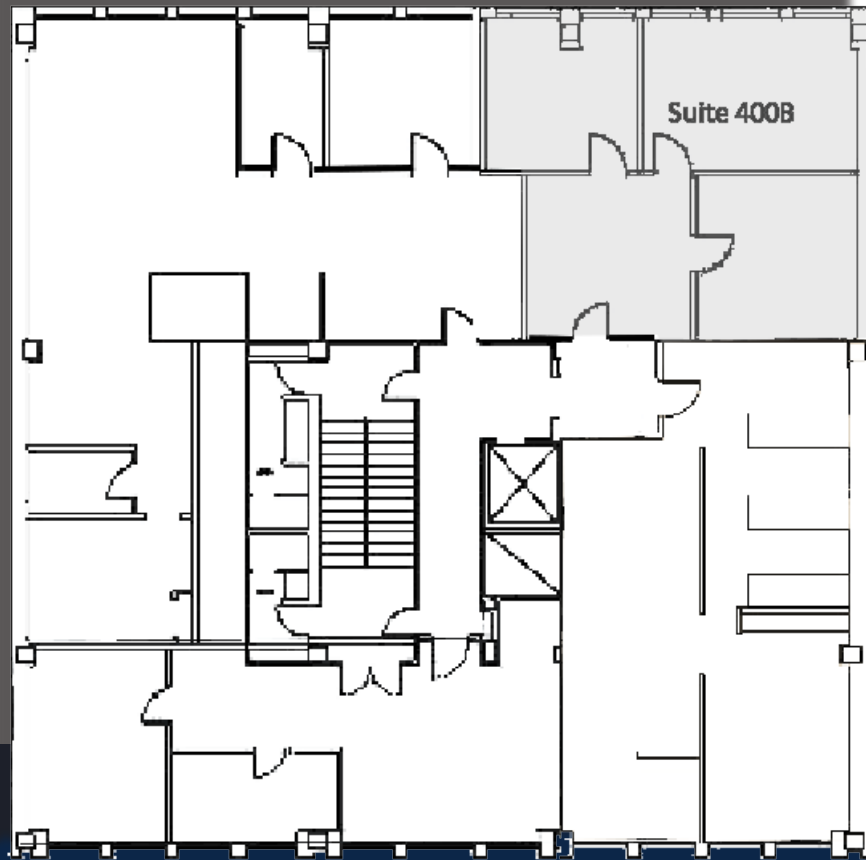

# GEORGETOWN COURT

3222 N ST NW  
WASHINGTON, DC

SUITE 310 | 1,118 RSF  
AVAILABLE

← COURTYARD VIEWS →

- Efficient 3rd floor office suite
- Reception area
- Open area
- 1 conference room/ executive office
- 2 windowed offices overlooking the courtyard

275-1,118 SF AVAILABLE JUST OFF  
WISCONSIN AVENUE

MOLLYE WHEELER

202.328.5136

[mwheeler@stoutandteague.com](mailto:mwheeler@stoutandteague.com)

**STOUT &  
TEAGUE**

INTRODUCING

# GEORGETOWN COURT

3222 N ST NW  
WASHINGTON, DC

SUITE 400-B | 1,018 RSF  
AVAILABLE

← N STREET NW →

- Sundrenched corner office
- New carpet flooring
- New ceiling
- Reception area
- Open area
- 1 internal office w/clerestory window
- 2 windowed offices with N Street windowline
- Flexible lease terms and rates