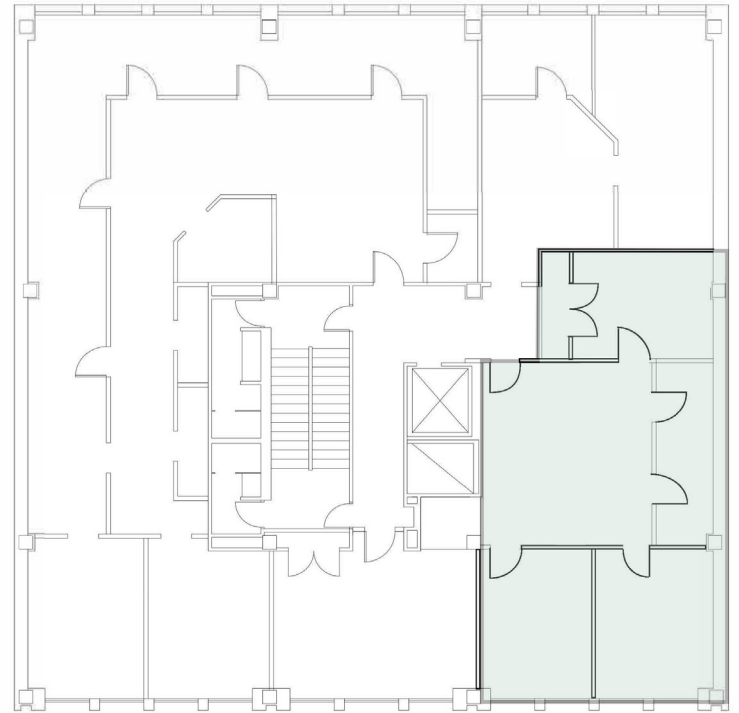

275-1,118 SF AVAILABLE JUST OFF  
WISCONSIN AVENUE

MOLLYE WHEELER  
202.328.5136

[mwheeler@stoutandteague.com](mailto:mwheeler@stoutandteague.com)

STOUT &  
TEAGUE

INTRODUCING

# GEORGETOWN COURT

3222 N ST NW  
WASHINGTON, DC

SUITE 310 | 1,118 RSF  
AVAILABLE

← COURTYARD VIEWS →

- Efficient 3rd floor office suite
- Reception area
- Open area
- 1 conference room/ executive office
- 2 windowed offices overlooking the courtyard