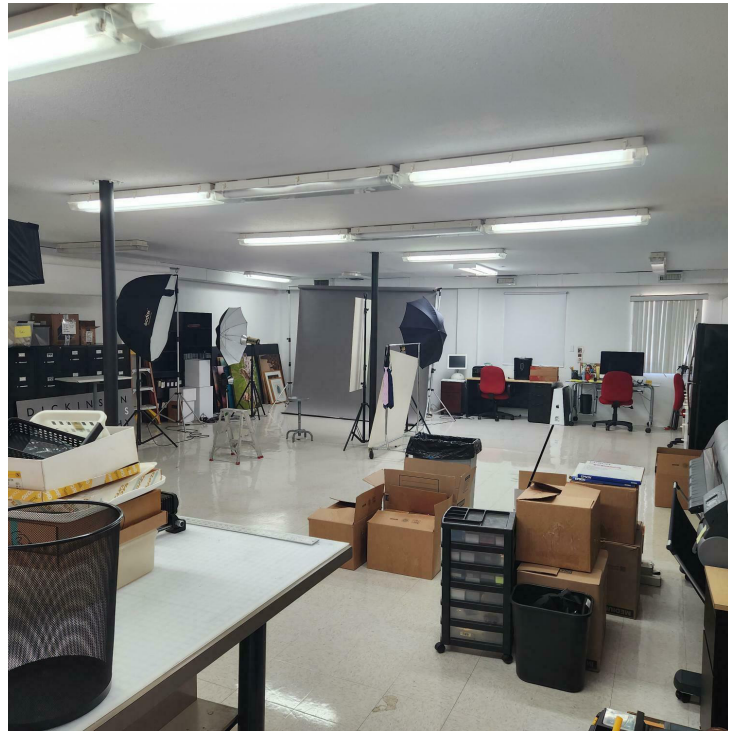

534 S. PINEAPPLE AVE.

ADDITIONAL PHOTOS

534 S. Pineapple Ave.

534 S Pineapple Ave., Florida, FL 34236

KEVIN MCQUAID
941.387.5026
kevin@ian-black.com

IAN BLACK
REALESTATE
THE PLACE FOR SPACE