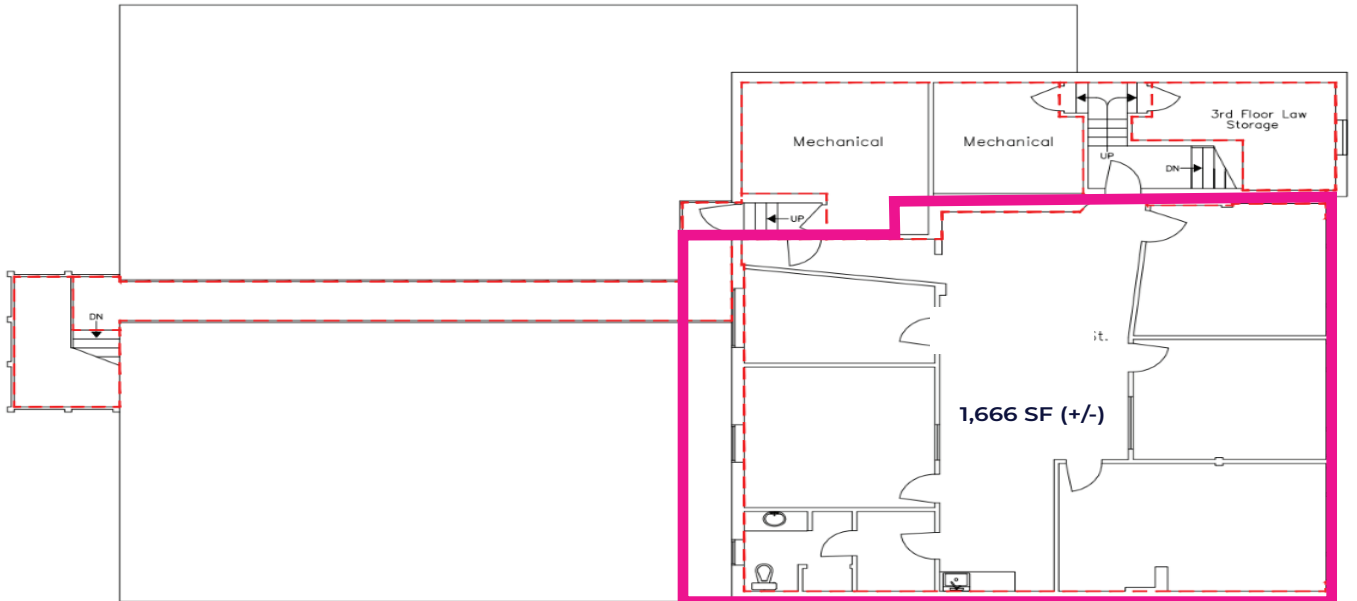

#401, 8540 109 Street, Edmonton

1,666 SF FOURTH FLOOR OFFICE

PROPERTY DETAILS

Address:	#401, 8540 109 Street, Edmonton
Zoning:	CB1 - Low-Intensity Business
Total Size:	1,666 SF (+/-)
Lease Rate:	\$13.00 / SF
Op Cost:	\$7.46 / SF (includes utilities)
Available:	July 1, 2025
Parking:	1 Reserved Stall (\$125/month per stall)
Elevator:	Yes

PROPERTY HIGHLIGHTS

- Fourth floor office with 5 private offices, in-suite kitchenette and washroom
- Ideal office spaces for counselling/psychology services, marketing, accounting, law, publishing and other professional uses
- Located on corner of 109 Street and 86 Avenue in Garneau
- A variety of retailers, cafes/restaurants, & professional services in the area and close proximity to University of Alberta area

Erin Oatway
Partner / Associate
780-218-7585
erin@aicrecommercial.com

Jim McKinnon
Broker / Partner
780-719-8183
jim@aicrecommercial.com

Neighbourhood features:

FLOOR PLAN

Disclaimer: This floorplan is for illustrative purposes only and is not to scale. All measurements, dimensions, and layouts are approximate and should not be relied upon as exact or precise.