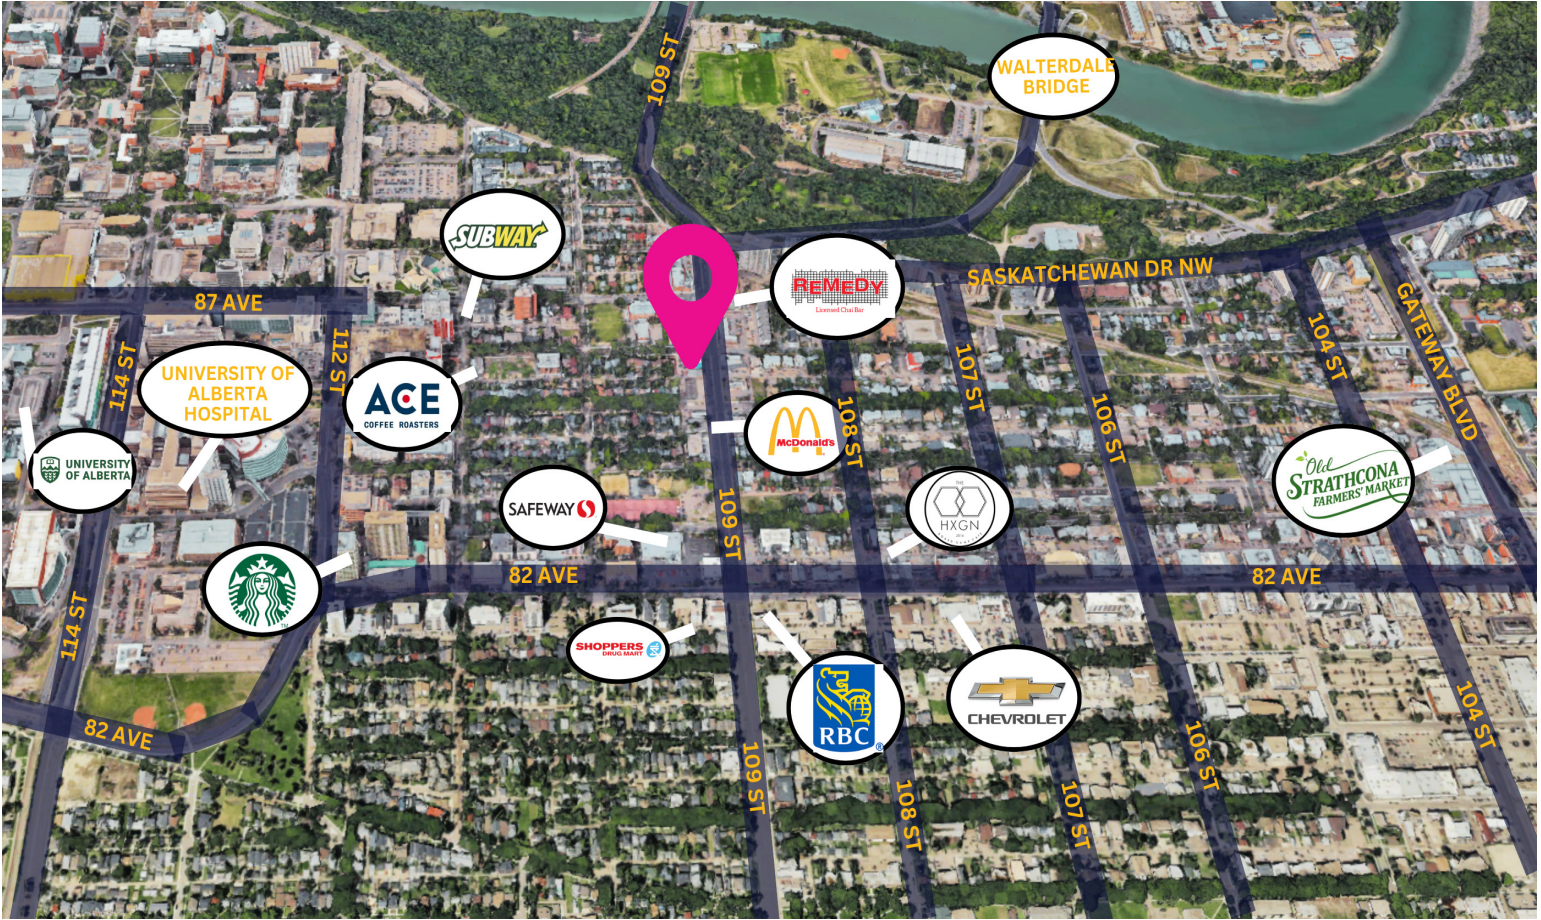

PROPERTY HIGHLIGHTS

- Fourth floor office with 5 private offices, in-suite kitchenette and washroom
- Ideal office spaces for counselling/psychology services, marketing, accounting, law, publishing and other professional uses
- Located on corner of 109 Street and 86 Avenue in Garneau
- A variety of retailers, cafes/restaurants, & professional services in the area and close proximity to University of Alberta area

Erin Oatway
Partner / Associate
780-218-7585
erin@aicrecommercial.com

Jim McKinnon
Broker / Partner
780-719-8183
jim@aicrecommercial.com

Neighbourhood features:

FLOOR PLAN

Disclaimer: This floorplan is for illustrative purposes only and is not to scale. All measurements, dimensions, and layouts are approximate and should not be relied upon as exact or precise.

 **VEHICLES PER DAY**

Whyte Ave: 25,600
109 Street: 37,936

 **AREA POPULATION**
(Within 10 kms)

Population: 629,181
Daytime Population: 775,639
Annual Growth: 2.7 %

 **AREA INCOME**
(Within 10 kms)

Avg. Household Income: \$105,263

 **NEIGHBOURHOOD HIGHLIGHTS**

- **Prime Location:** Situated on the bustling 109 Street corridor, providing excellent visibility and accessibility.
- **High-Density Residential Area:** Surrounded by apartments and residential neighborhoods, ensuring consistent foot traffic.
- **Public Transit Access:** Excellent connectivity with nearby bus stops and easy access to the LRT system.
- **Thriving Business Environment:** Located near popular retail stores, coffee shops, and professional services.