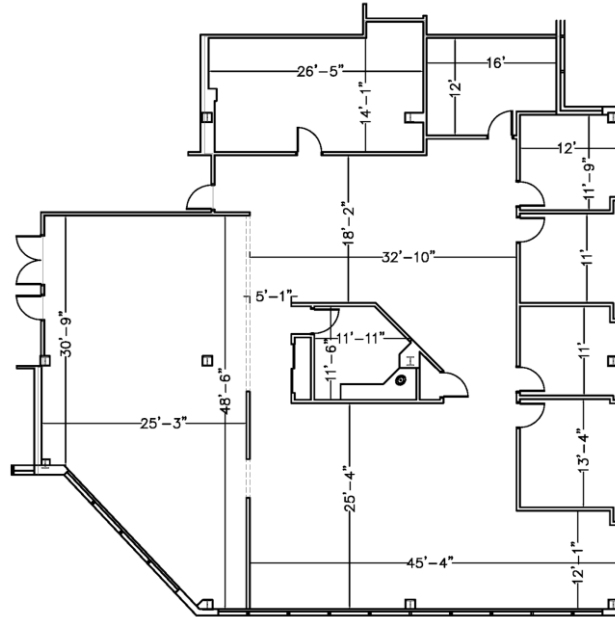

4301 Route 1

Monmouth Junction, NJ 08852

For Lease - 2nd Floor

Office/Medical Space

2nd Floor: 10,247 SF

Suite 205 | 5,220 SF

Suite 210 | 5,027 SF

3rd Floor: 6,649 SF

Suite 302 | 2,954 SF

Suite 301 | 3,695 SF