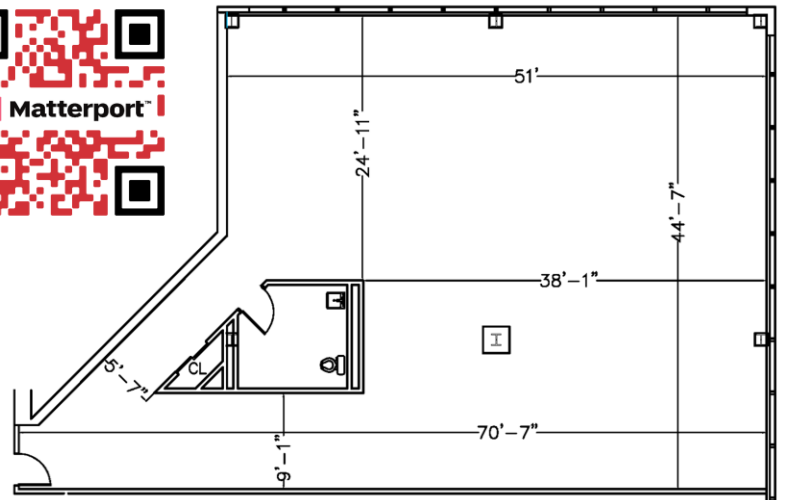

4301 Route 1

Monmouth Junction, NJ 08852

For Lease - 2nd Floor

Office/Medical Space

2nd Floor: 10,247 SF

Suite 205 | 5,220 SF

Suite 210 | 5,027 SF

3rd Floor: 6,649 SF

Suite 302 | 2,954 SF

Suite 301 | 3,695 SF