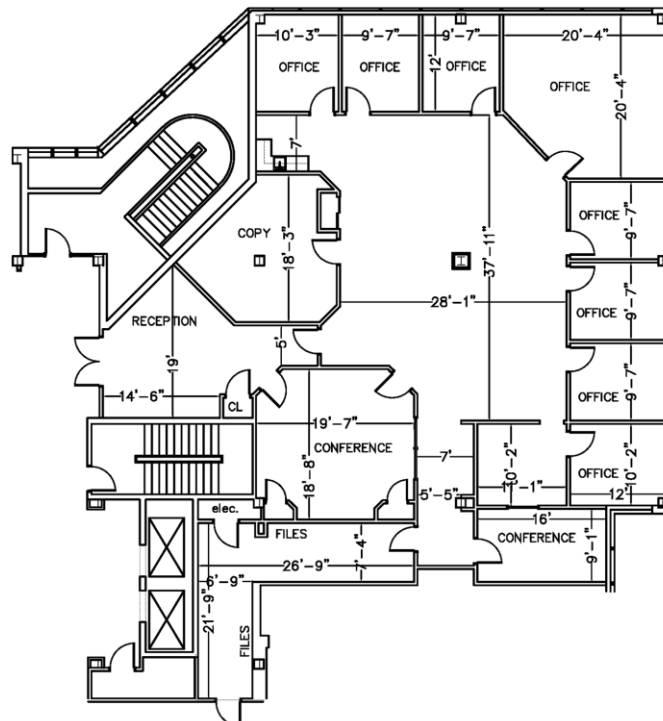

4301 Route 1

Monmouth Junction, NJ 08852

For Lease - 2nd Floor

Office/Medical Space

2nd Floor: 10,247 SF

Suite 205 | 5,220 SF

Suite 210 | 5,027 SF

3rd Floor: 6,649 SF

Suite 302 | 2,954 SF

Suite 301 | 3,695 SF