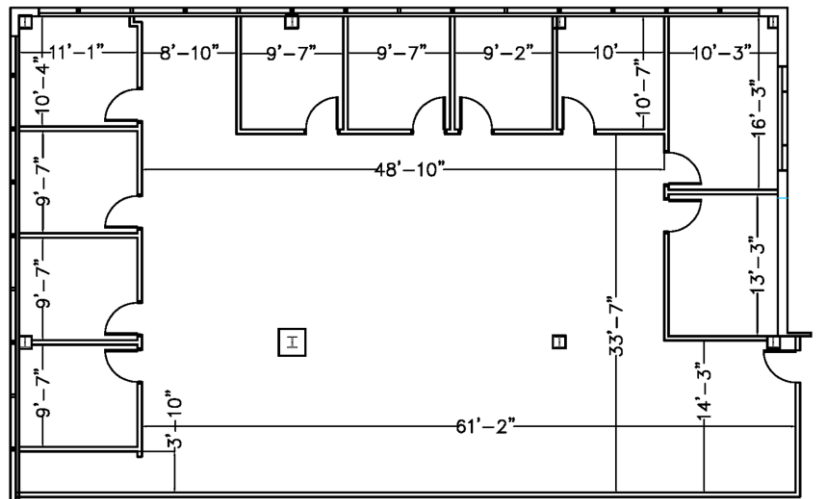

4301 Route 1

Monmouth Junction, NJ 08852

For Lease - 2nd Floor

Office/Medical Space

2nd Floor: 10,247 SF

Suite 205 | 5,220 SF

Suite 210 | 5,027 SF

3rd Floor: 6,649 SF

Suite 302 | 2,954 SF

Suite 301 | 3,695 SF