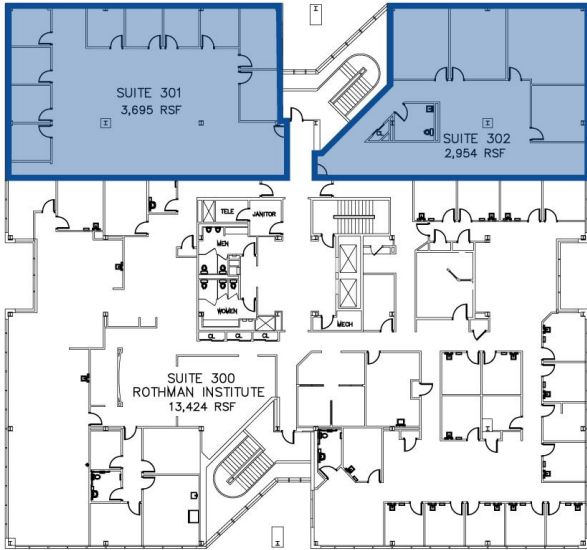

4301 Route 1

Monmouth Junction, NJ 08852

For Lease - 2nd Floor

Office/Medical Space

2nd Floor: 10,247 SF

Suite 205 | 5,220 SF

Suite 210 | 5,027 SF

3rd Floor: 6,649 SF

Suite 302 | 2,954 SF

Suite 301 | 3,695 SF