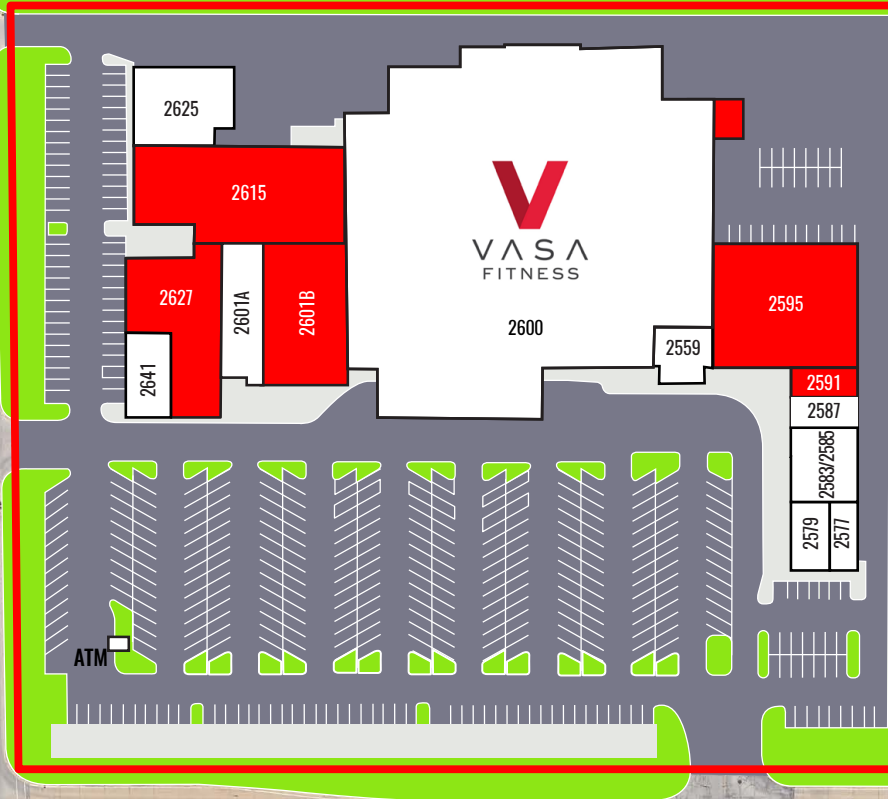

BRYNWOOD SQUARE

2579-2615 N Mulford Rd | Rockford, IL 61114

For Lease

±2,568 - 10,663 SF

PENMARK

1000 Germantown Pike, Suite A-2 | Plymouth Meeting, PA 19462
www.penmark.com | Call or Text: 267-326-3709

JUSTIN BARTHOLOMEW
justin@penmark.com

BRYNWOOD SQUARE

2579-2615 N Mulford Rd | Rockford, IL 61114

Property Overview

Brynwood Square is a 121,451 square foot shopping center located in the dense northeastern Rockford, Illinois market. Join VASA Fitness, Baskin Robbins, BMO Bank ATM, Brynwood Pak-N-Ship, Davig's Custom Cleaners, Jerry's Café, Salamone's North, Salon 3 One 3 & more. The center has two pylon signs and excellent visibility.

DEMOGRAPHICS	1 MILE	5 MILES	10 MILES
POPULATION	6,315	54,908	149,015
TOTAL HOUSEHOLDS	2,719	23,696	62,620
AVERAGE HHI	\$129,658	\$98,302	\$83,819

JOIN CURRENT RETAILERS

PROPERTY SITE PLAN

Brynwood Dr

#	TENANT	SIZE
2577	Salon 3 One 3	668 SF
2579	Baskin Robbins	1,000 SF
2583/2585	Salamones North	4,848 SF
2587	Mia Nails Spa	1,602 SF
2591	Available	2,568 SF
2595	Available	10,663 SF
2599	Brynwood Pak N Ship	864 SF
2600	VASA Fitness	71,800 SF
2601A	Jerry's Cafe	3,205 SF
2601B	Available	6,218 SF
2615	Available	9,100 SF
2625	Davigs Custom Cleaners	4,165 SF
2627	Available	3,510 SF
2641	After Dark Tattoo Studios	1,240 SF
ATM	BMO Bank ATM	0 SF
TOTAL		121,451 SF

Mulford Rd ±20,418 VPD

Christian Life Schools

Spring Creek Rd

RETAIL MARKET AERIAL

Location Overview

Brynwood Square is located at the northeast corner of Mulford and Spring Creek Roads, just west of Interstate 90 (Jane Adams Memorial Tollway) in the City of Rockford in Southeast Winnebago County, Illinois. Rockford is located approximately 75 miles northwest of Chicago via I-90 and 55 miles south of Madison, Wisconsin via I-39. Within a three mile radius of the subject offering there are 23,700 households and 54,900 residents.