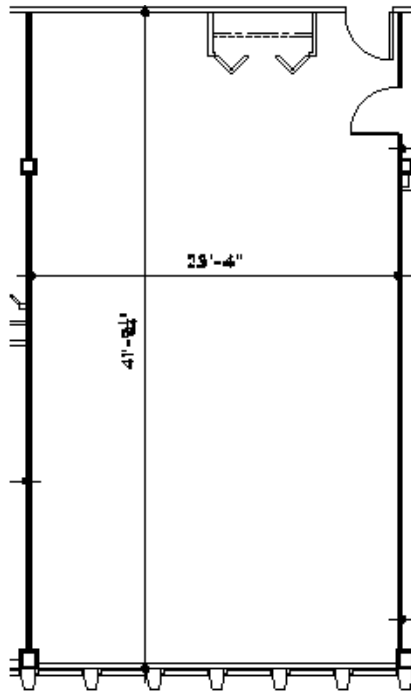

BINGHAM OFFICE PARK

SUITE 450

8.30.18

SCALE: 1/8" = 1'-0"

991 U.S.F.

1,090 R.S.F.

FOURTH FLOOR
KEY PLAN

NO SCALE