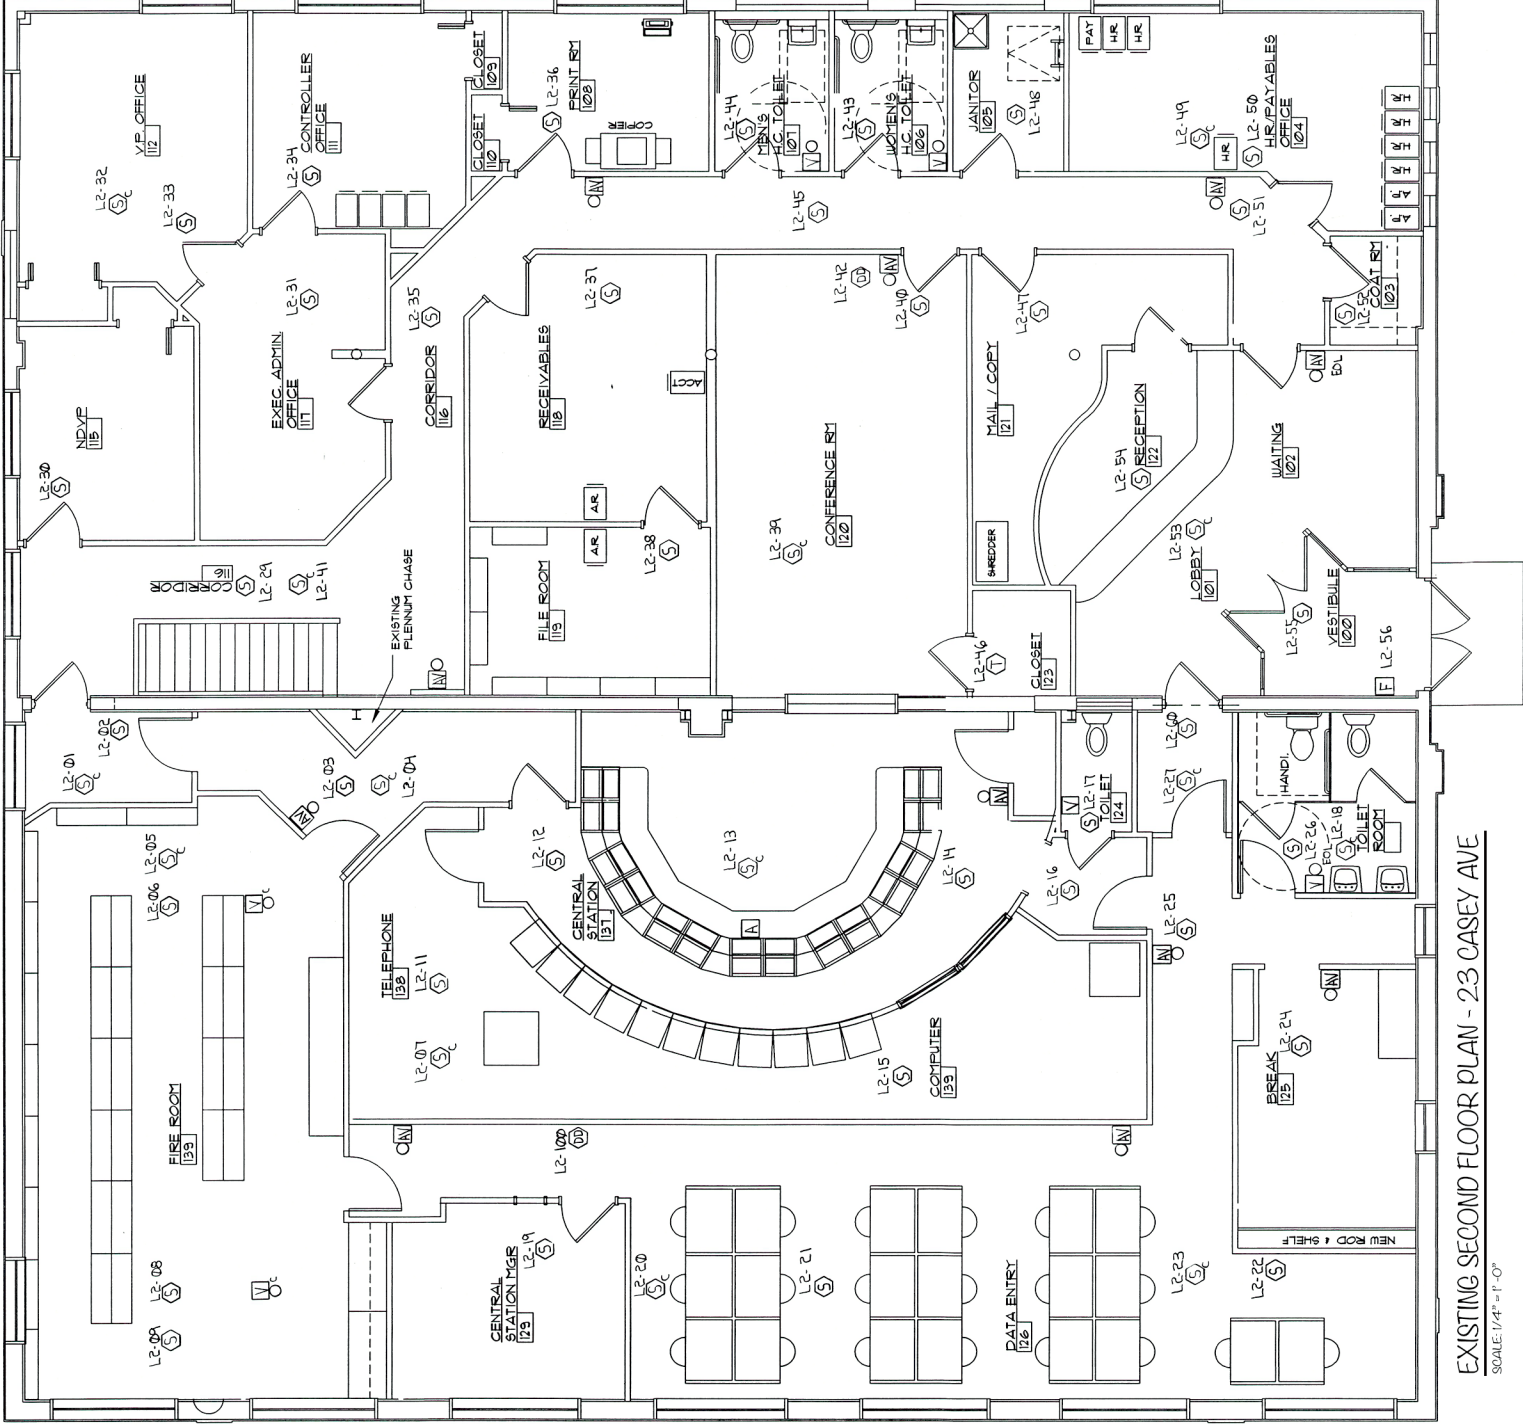

EXISTING LAYOUT 1ST FLOOR

www.23Casey.com

EXISTING LAYOUT 2ND FLOOR

www.23Casey.com

EXISTING SECOND FLOOR PLAN - 23 CASEY AVE

SCALE: 1/4" = 1'-0"