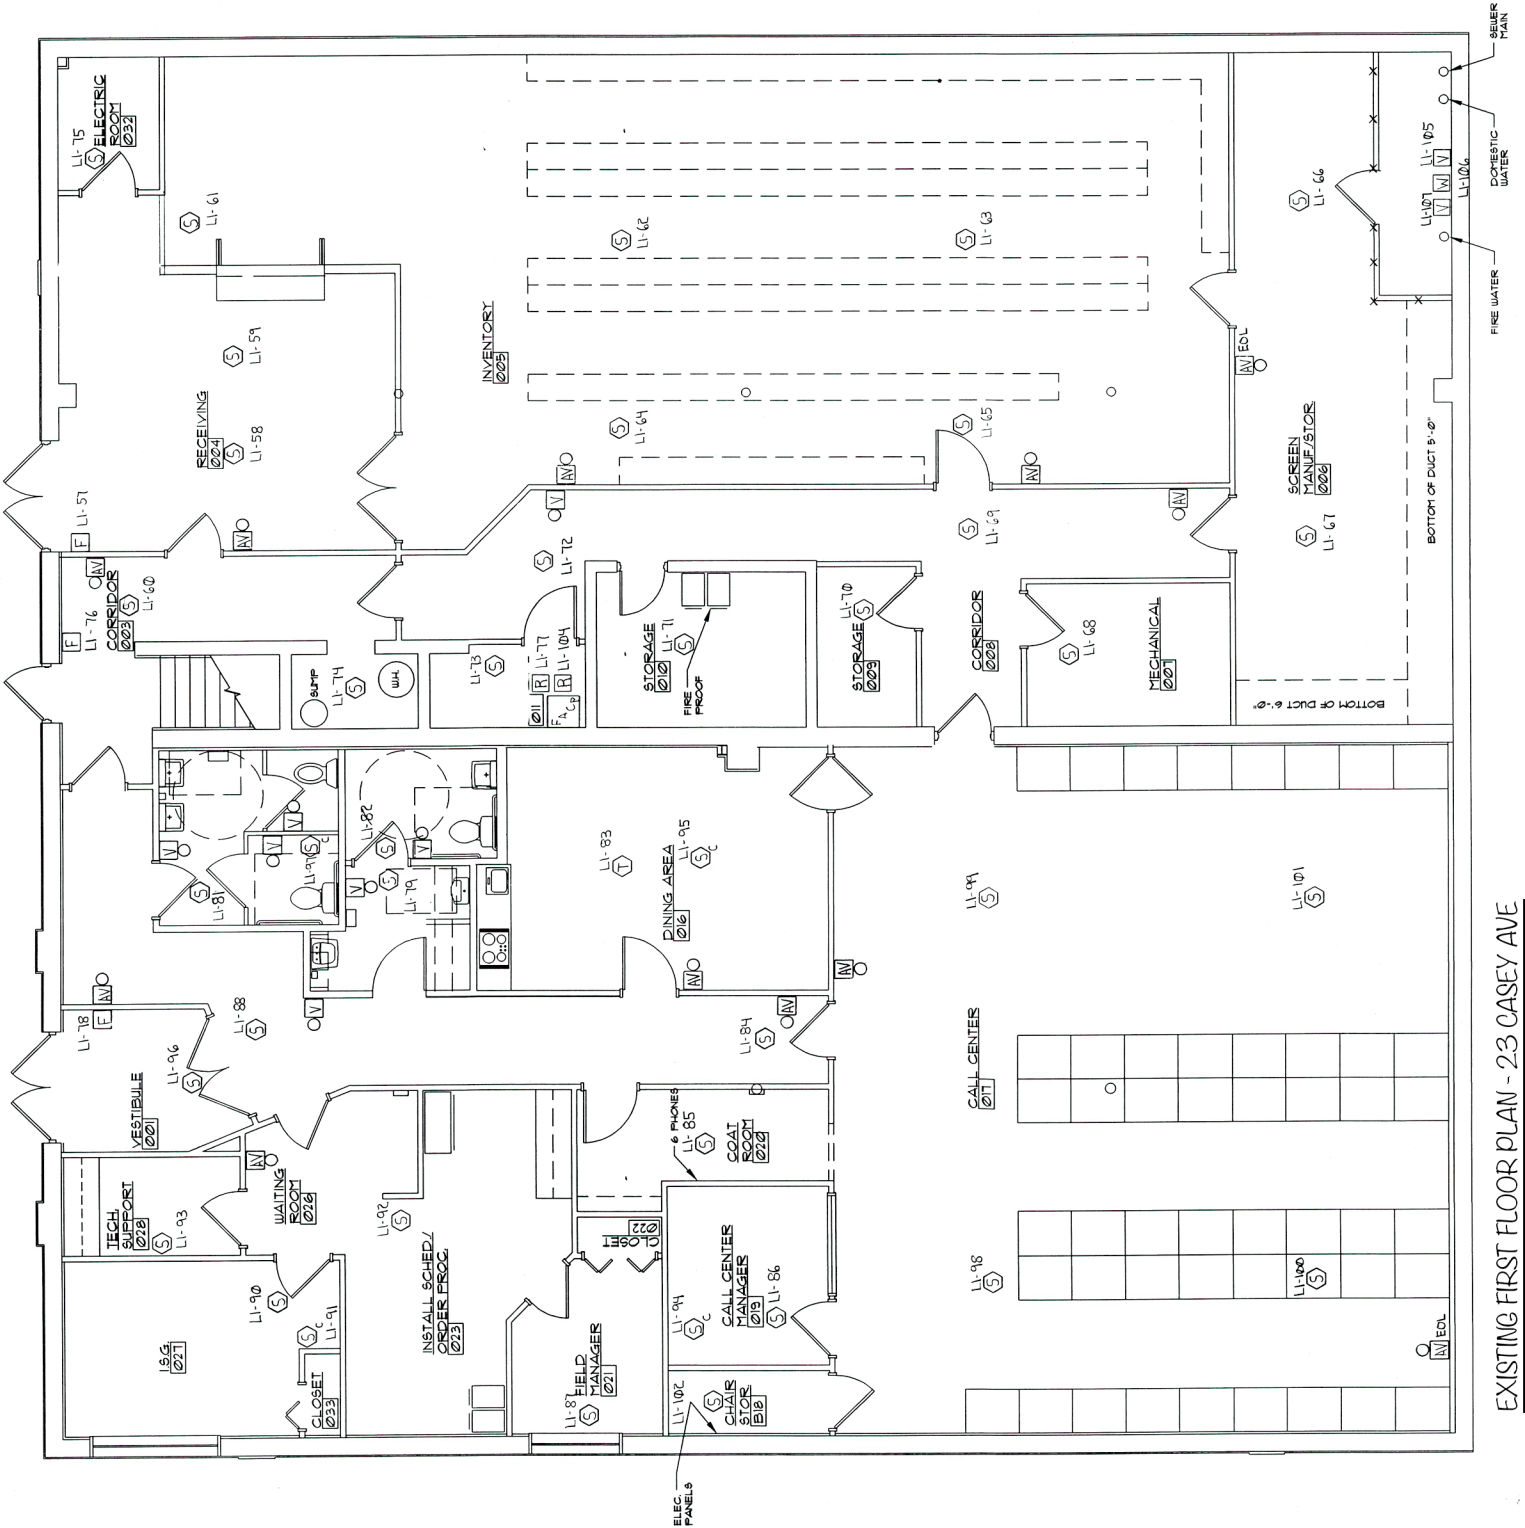

EXISTING LAYOUT 1ST FLOOR

www.23Casey.com

EXISTING LAYOUT 2ND FLOOR

www.23Casey.com

EXISTING SECOND FLOOR PLAN - 23 CASEY AVE

SCALE: 1/4" = 1'-0"