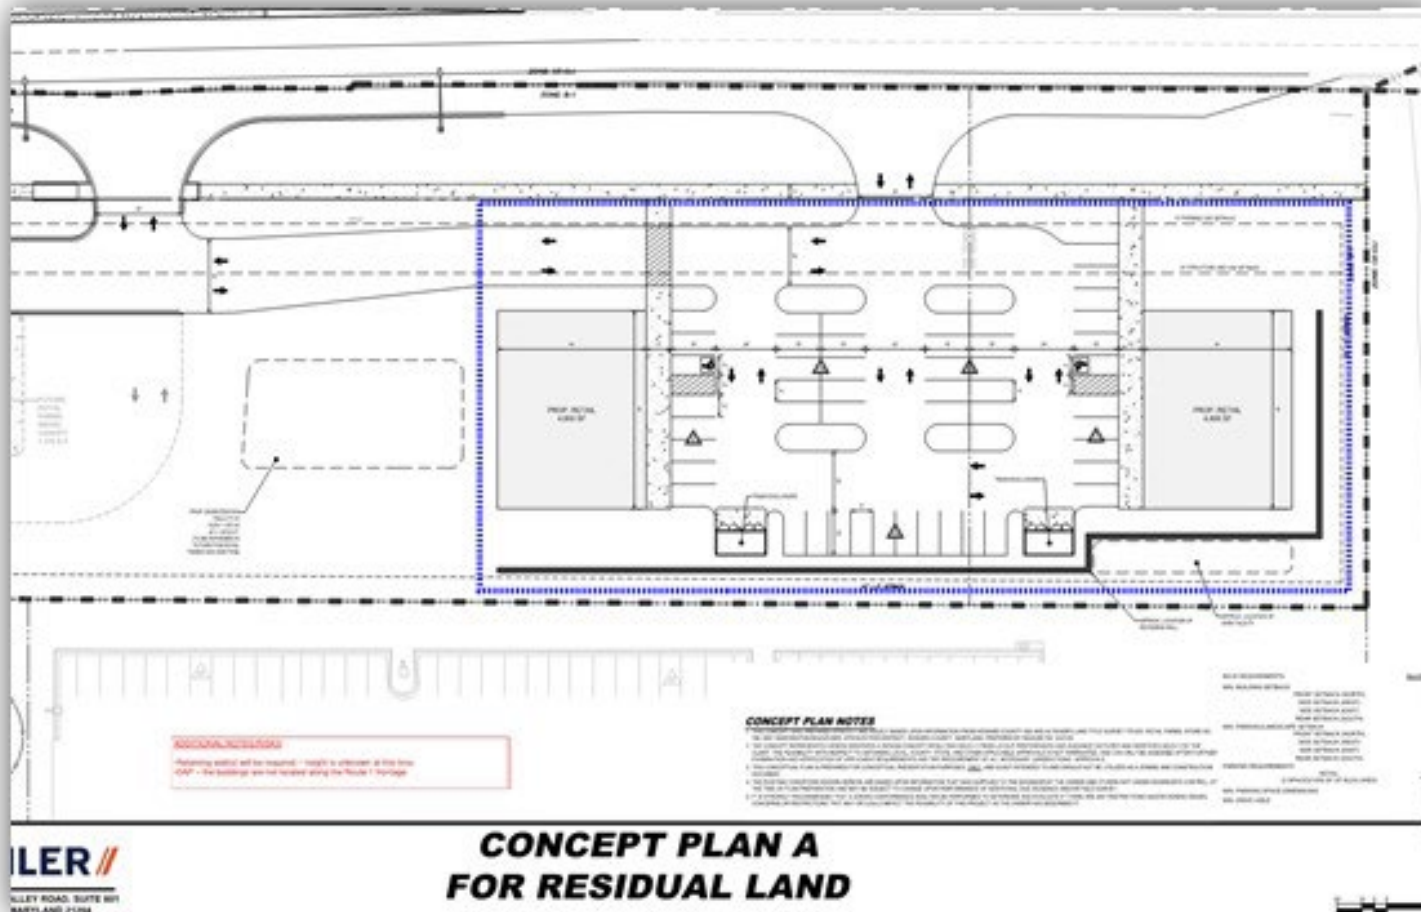

HIGHLIGHTS

- Cleared/graded pad site 1-5 AC
- Adjacent to New Royal Farms
- Signalized Intersection - Patuxent Range Rd / Washington Blvd

OFFERING

FOR SALE

AVAILABLE

Lot Size 1-5 acres

Zone B-1

FLOOR PLAN

OVERALL SITE
SCALE: 1"=100'

FLOOR PLAN

RETAILER MAP

Gateway Overlook

TRADER JOE'S weis BEST BUY
LOWE'S SILVER Diner
five BELOW TODAY'S PET COSTCO WHOLESALE ALDI

ROYAL FARMS
CVS

goodwill OLLIE'S GOOD STUFF CHEAP IHOP McDonald's Arby's
Zaza Japanese Eatery BURGER KING PANDA EXPRESS CHINESE KITCHEN Starbucks