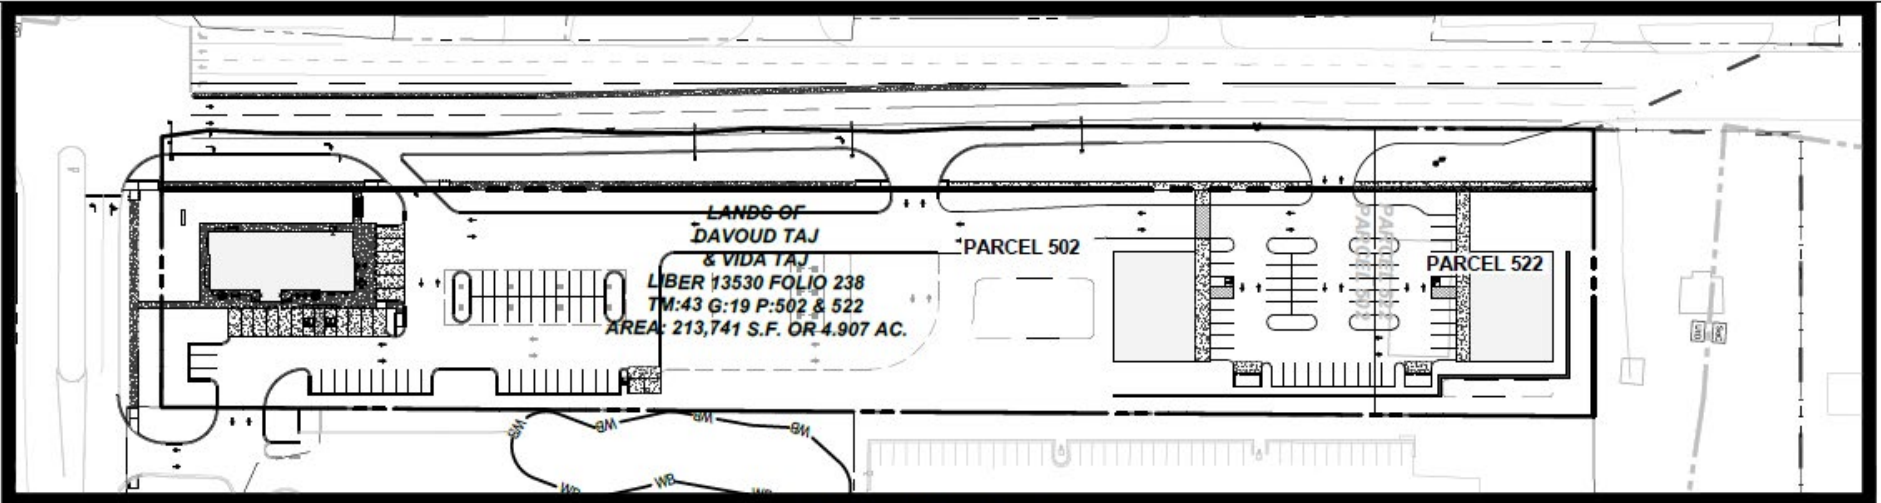

HIGHLIGHTS

- Cleared/graded pad site 1-5 AC
- Adjacent to New Royal Farms
- Signalized Intersection - Patuxent Range Rd / Washington Blvd

OFFERING

FOR SALE

AVAILABLE

Lot Size 1-5 acres

Zone B-1

FLOOR PLAN

OVERALL SITE
SCALE: 1"=100'

FLOOR PLAN

RETAILER MAP

Gateway Overlook

TRADER JOE'S weis BEST BUY
LOWE'S SILVER Diner
five BELOW TODAY'S PET COSTCO WHOLESALE ALDI

ROYAL FARMS
CVS

goodwill OLLIE'S GOOD STUFF CHEAP IHOP McDonald's Arby's
Zaza Japanese Eatery BURGER KING PANDA EXPRESS CHINESE KITCHEN Starbucks