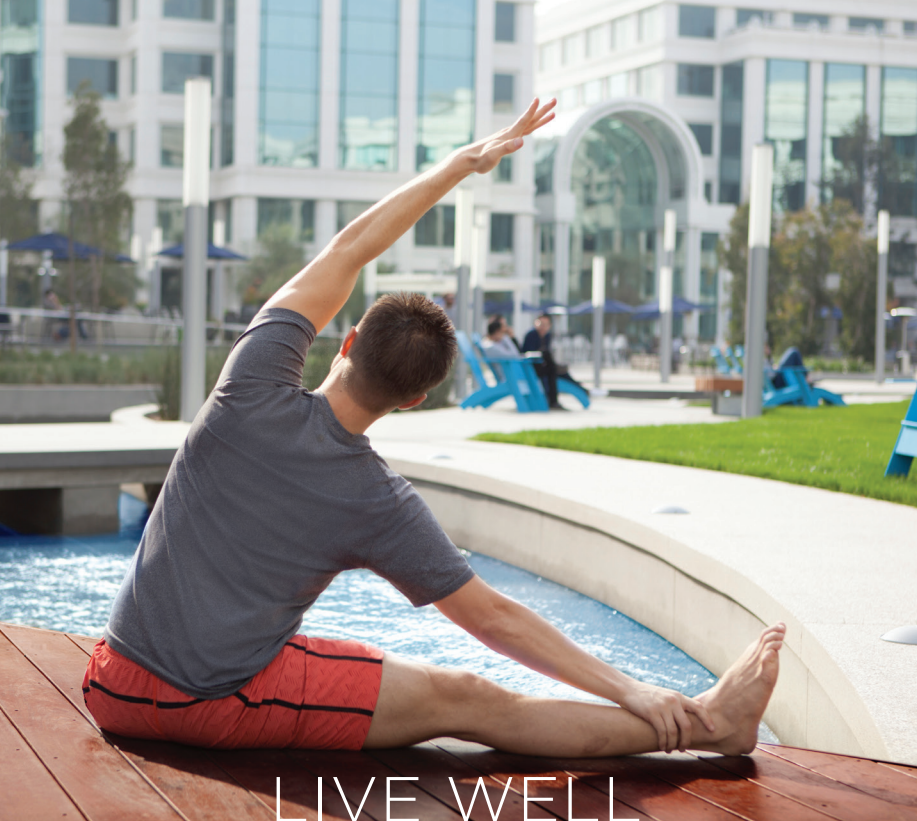

BLUR THE BOUNDARIES BETWEEN WORK AND LIFE

With a host of new amenities and a reimagined setting, Water Garden epitomizes the best of Westside working and living. Looking for a place to create and innovate, succeed and dream—an ideal setting for cutting edge business? We've created Water Garden just for you. In a world where having choices matters more than ever, Water Garden offers the ultimate choice: to work in a new, more meaningful and mindful way.

A REFRESHING CHANGE OF (S)PACE

At Water Garden, fitness takes many forms. So does dining, from informal to fine. Water Garden also hosts a lively calendar of events. When the day is done, stay and savor it all.