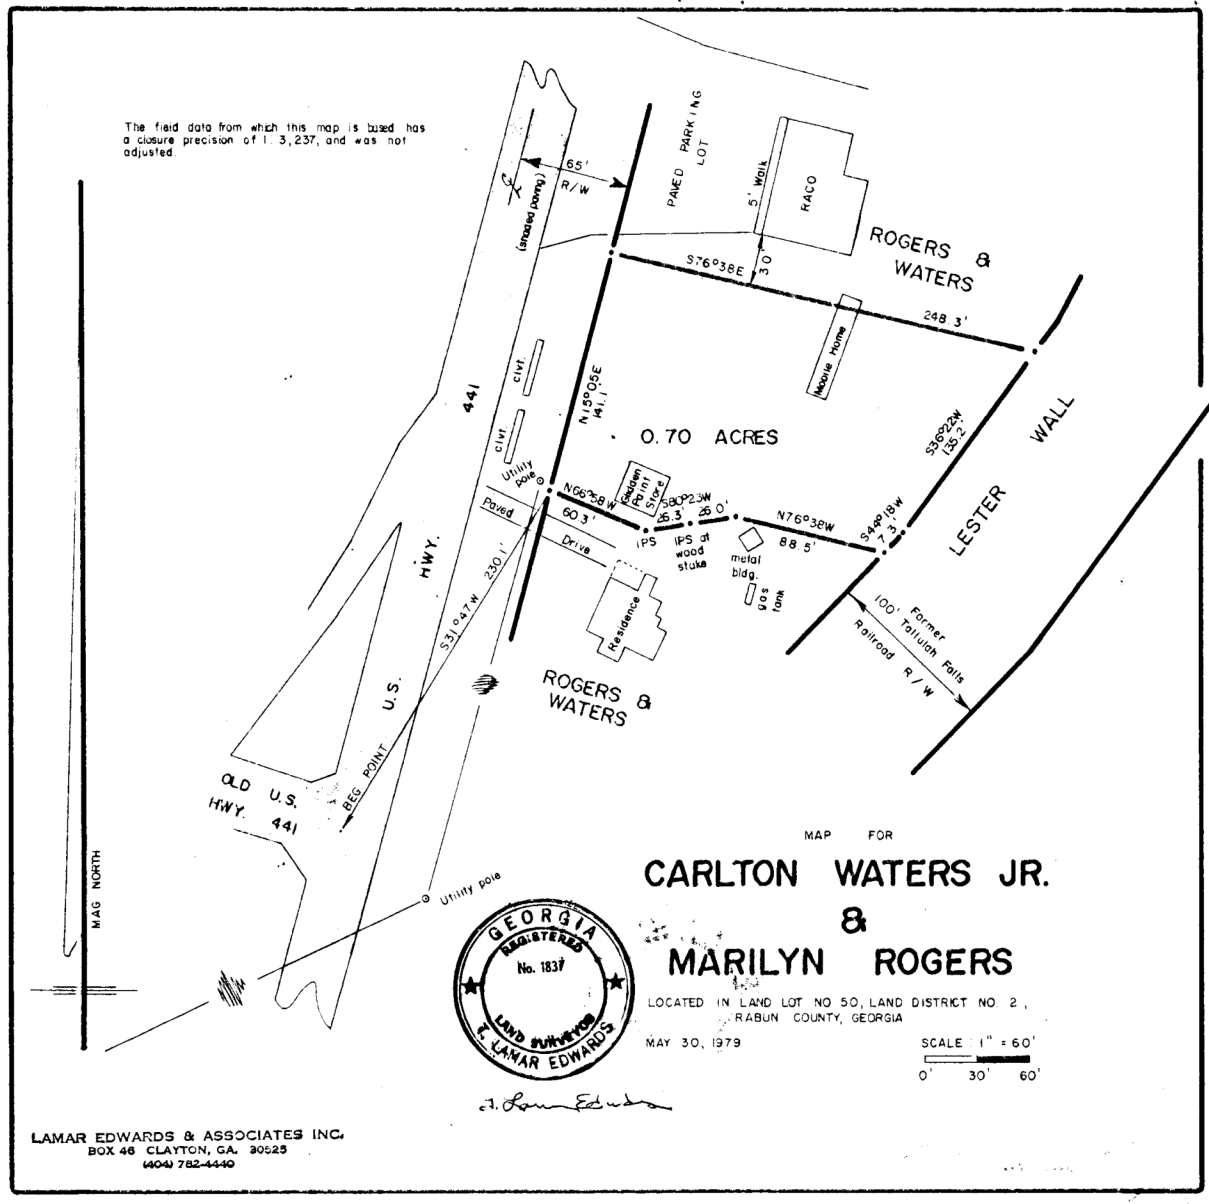

15/175

175

The field data from which this map is based has a closure precision of 1:3,237, and was not adjusted.

LAMAR EDWARDS & ASSOCIATES INC.  
BOX 46 CLAYTON, GA. 30525  
(404) 782-4446

Recorded this 9th day of July, 1979.  
*[Signature]*  
*[Signature]*