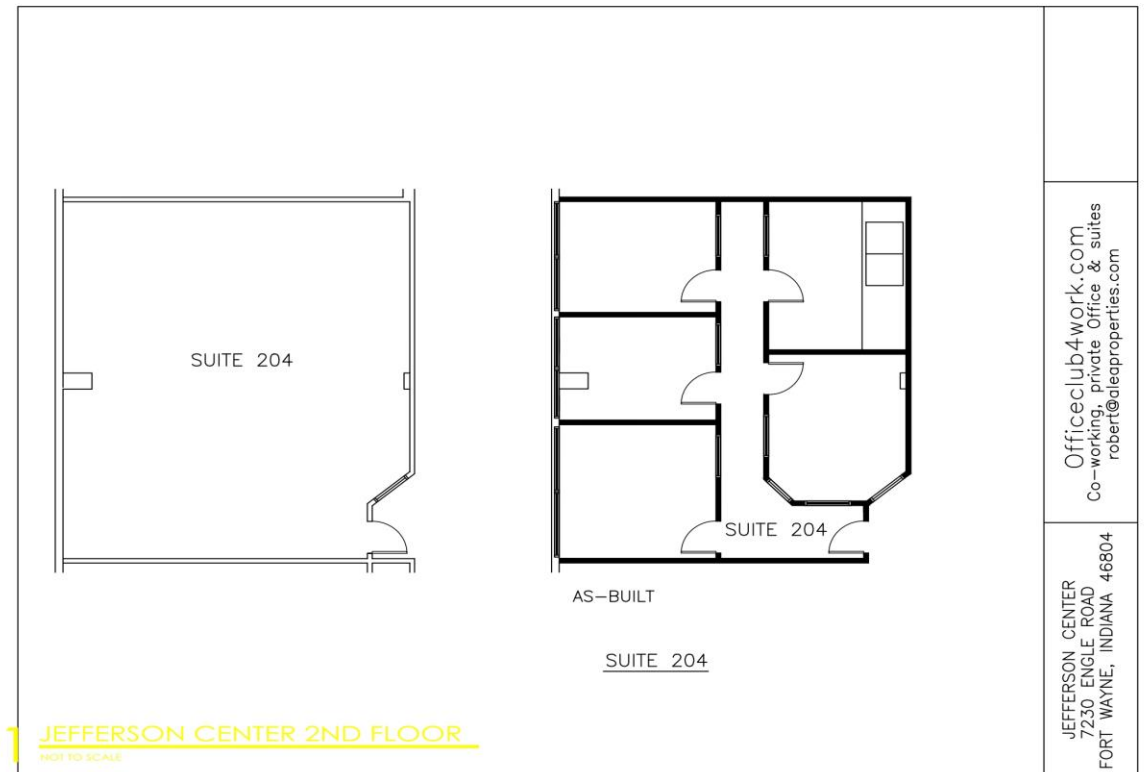

FLOOR PLANS

SUITE 204 – 1202 SF

AVAILABLE SUITE

01 JEFFERSON CENTER 2ND FLOOR
NOT TO SCALE

Officeclub4work.com
Co-working, private Office & suites
robert@aleapropties.com

JEFFERSON CENTER
7230 ENGLE ROAD
FORT WAYNE, INDIANA 46804