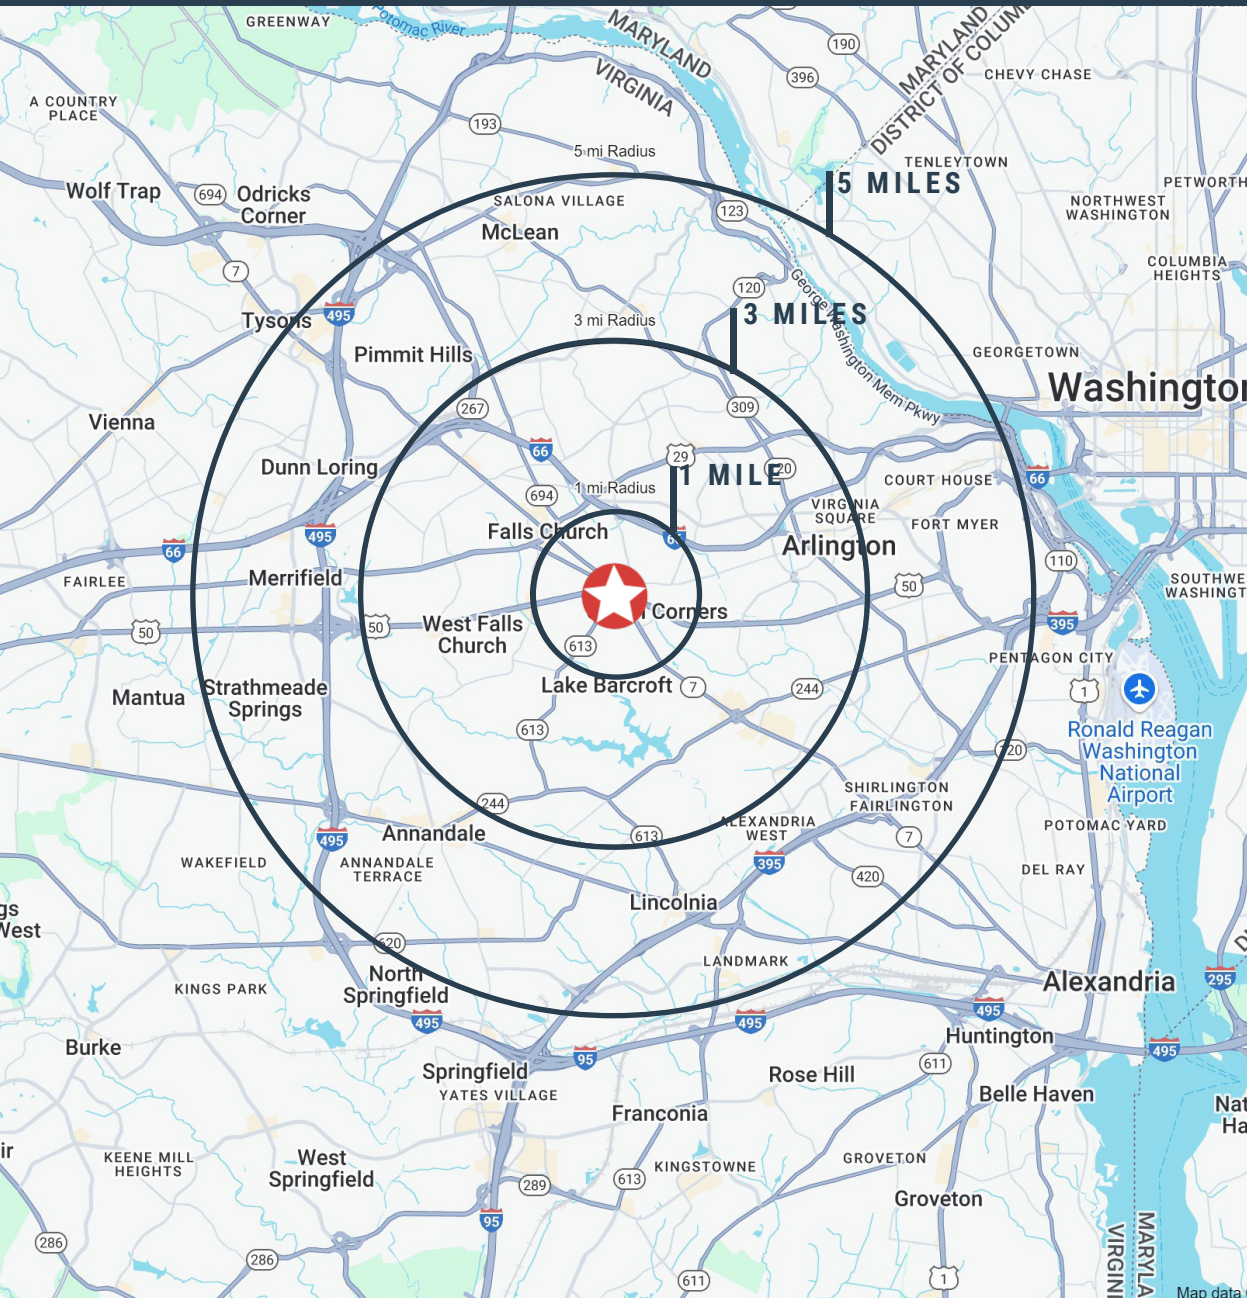

Location Map

DEMOGRAPHICS

	POPULATION	AVG. INCOME	DAYTIME EMP
1 mile	20,784	$136,963	9,733
3 mile	208,419	$142,845	90,957
5 mile	556,619	$140,068	302,887

[CLICK FOR DEMOGRAPHIC REPORT](#)

TRAFFIC COUNTS

LEESBURG PIKE	27,554 ADT
ARLINGTON BLVD	25,301 ADT
CASTLE PL	1,182 ADT
HILLWOOD AVE	10,925 ADT