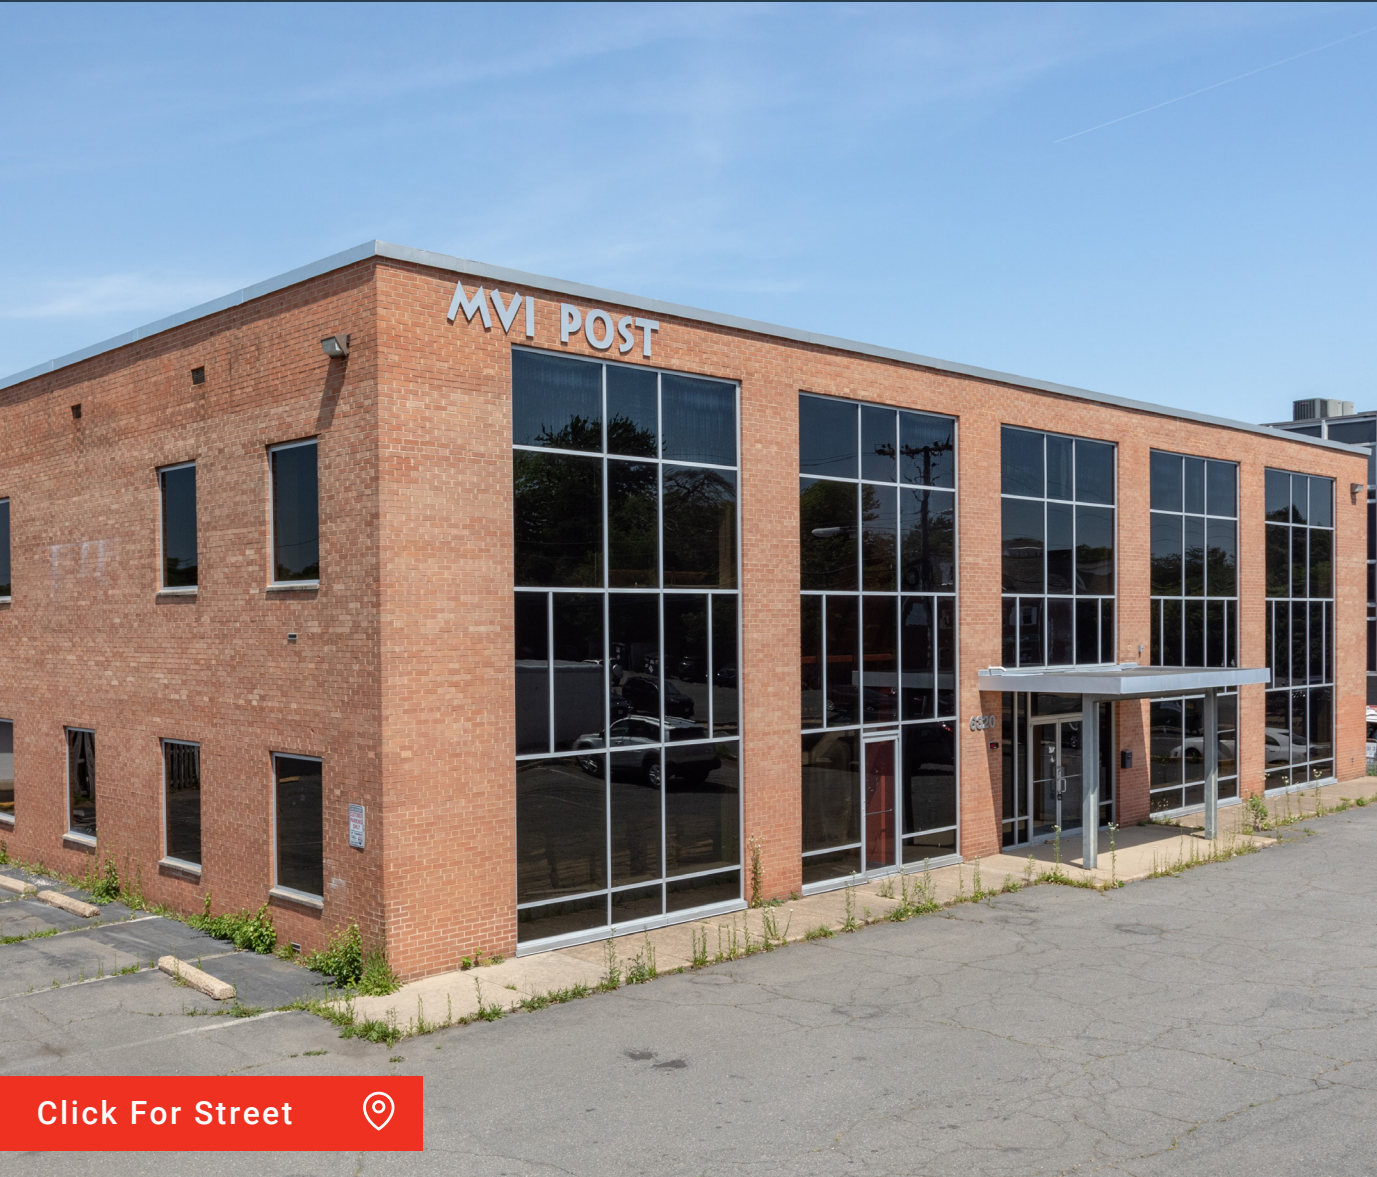

6320 CASTLE PLACE

FALLS CHURCH, VA 22044

Retail Space For Lease

PROJECT SIZE:
12,297 ± SF

AVAILABILITY:
10,300 SF

ABOUT THE PROPERTY:

- Located by Leesburg Pike (27,554 VDP) and Arlington Blvd (25,301 VDP)

JOIN THESE NEARBY RETAILERS: