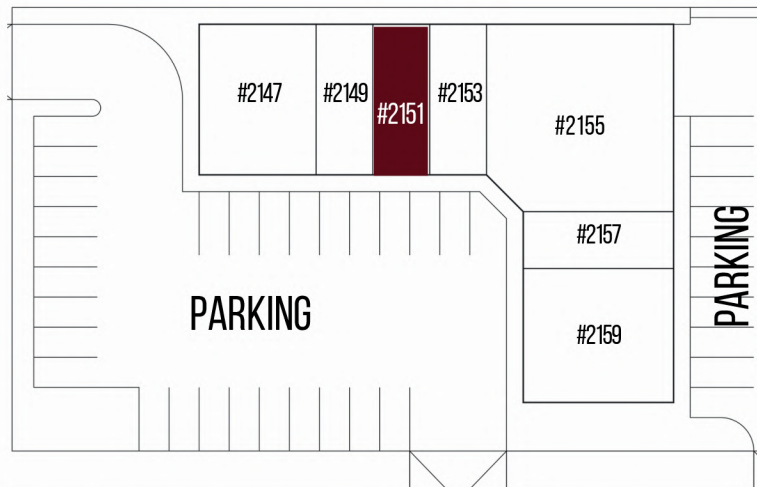

SITE PLAN NOT TO SCALE