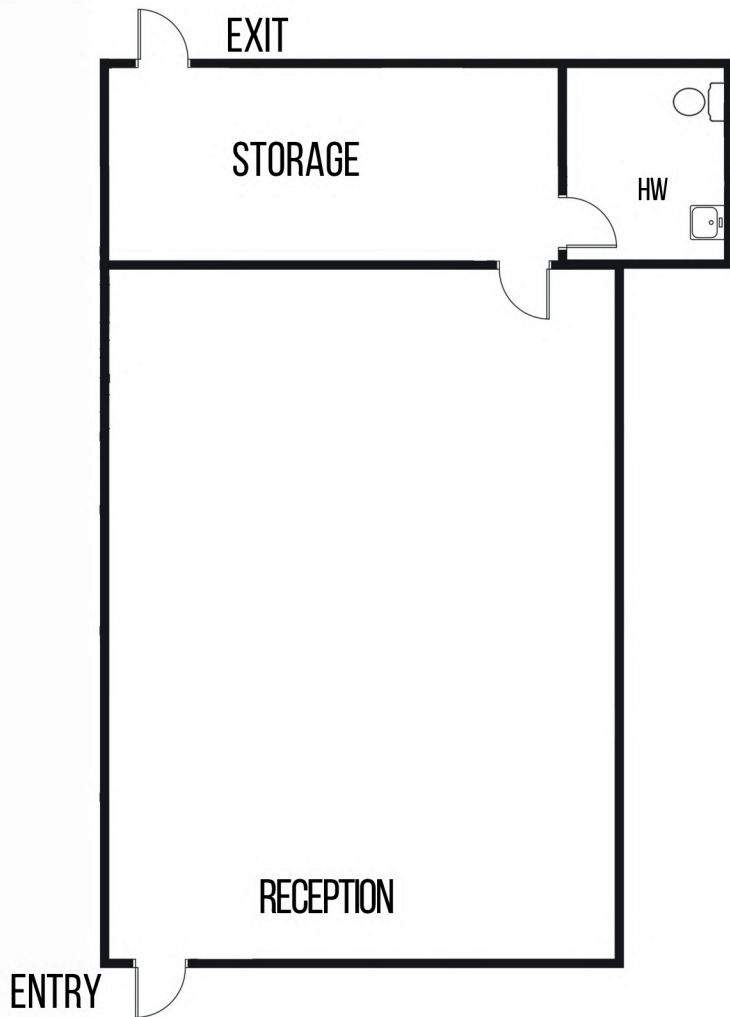

RETAIL SPACE FOR LEASE

FLOOR PLAN NOT TO SCALE