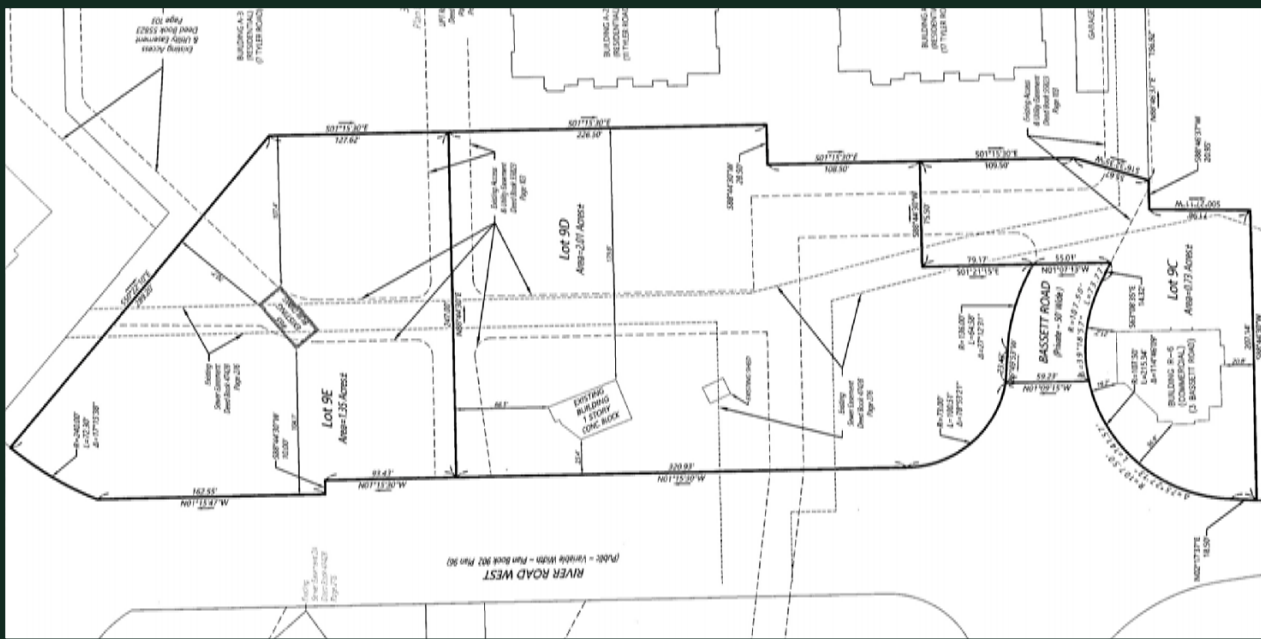

59 River Road West BERLIN, MA

VILLAGE OVERLAY DISTRICT

DEVELOPMENT OPPORTUNITY
1.35 - 3.36 ACRES

PROPERTY SUMMARY/SPECIFICATIONS

SUMMARY

Up to 3.36 acres of land available for development within the Riverbridge Village Association. The zoning permits a variety of projects, including residential units, business and professional offices, assisted living facilities, medical offices, dental clinics, restaurants, banks, convenience stores, and pharmacies.

Riverbridge Village is a compact, mixed-use pedestrian-friendly community located in Berlin, MA. The development site is located at the South Berlin rotary, where River Road West, Whitney Road and South Street converge. While the Riverbridge project site includes 112 acres, development is allowed only within the property's center, leaving 86 acres dedicated to open space. Barefoot Brook, North Brook and the Assabet River run through Riverbridge's public area. The "commons" includes meadows, walking trails and a canoe launch. There is also a 7 acre parcel leased to the Town of Berlin for use as a Community Garden.

SPECIFICATIONS

. Ideal for a development of 22,200 SF (with the potential to expand up to 42,400 SF).

. List Price: \$1,200,000
. Area: 1.35 - 3.36 Acres
. Mixed Use

THE PROPERTY/LOCATION

ROUTES
190 495 290

LOCAL AMENITIES

- SOLOMON POND MALL
- DUNKIN' DONUTS
- VILLAGE CAFE & PIZZA
- HOMEWOOD SUITES
- Growing Room
- THE ROCKWELL
- COFFEE RED BARN ROASTERS
- BERLIN LIQUORS
- AUTISM BEHAVIORAL CENTER

The map shows the location of the property (circled in black) near the intersection of I-290 and I-495. Other nearby amenities include Dunkin' Donuts, Village Cafe & Pizza, HomeWood Suites, Growing Room, The Rockwell, Coffee Red Barn Roasters, Berlin Liquors, and Autism Behavioral Center. Major roads shown include I-290, I-495, and I-95.