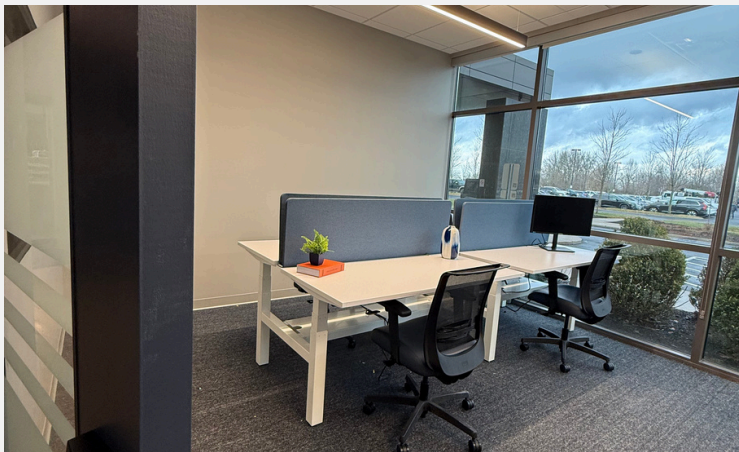

available office

Office #185 | 4-6 desks (table optional)
305 sqft. | \$4,000/month

brick
house
blue

comfort, community & convenience

- Height-adjustable dedicated desks for ergonomic comfort
- Free parking for all members
- Unlimited gourmet coffee, tea, drinks, and snacks
- Complimentary private office cleaning
- Full-time community liaisons on-site to assist you
- Regular community events to connect and network

technology, access & productivity

- High-speed fiber Wi-Fi
- Networked color printer, scanner, and copier access
- Huddle rooms with easy online booking
- Creative meeting spaces designed to inspire collaboration
- Key fob access with secure electronic door locks (24/7 access)
- Access to any Brick House Blue location during staffed hours