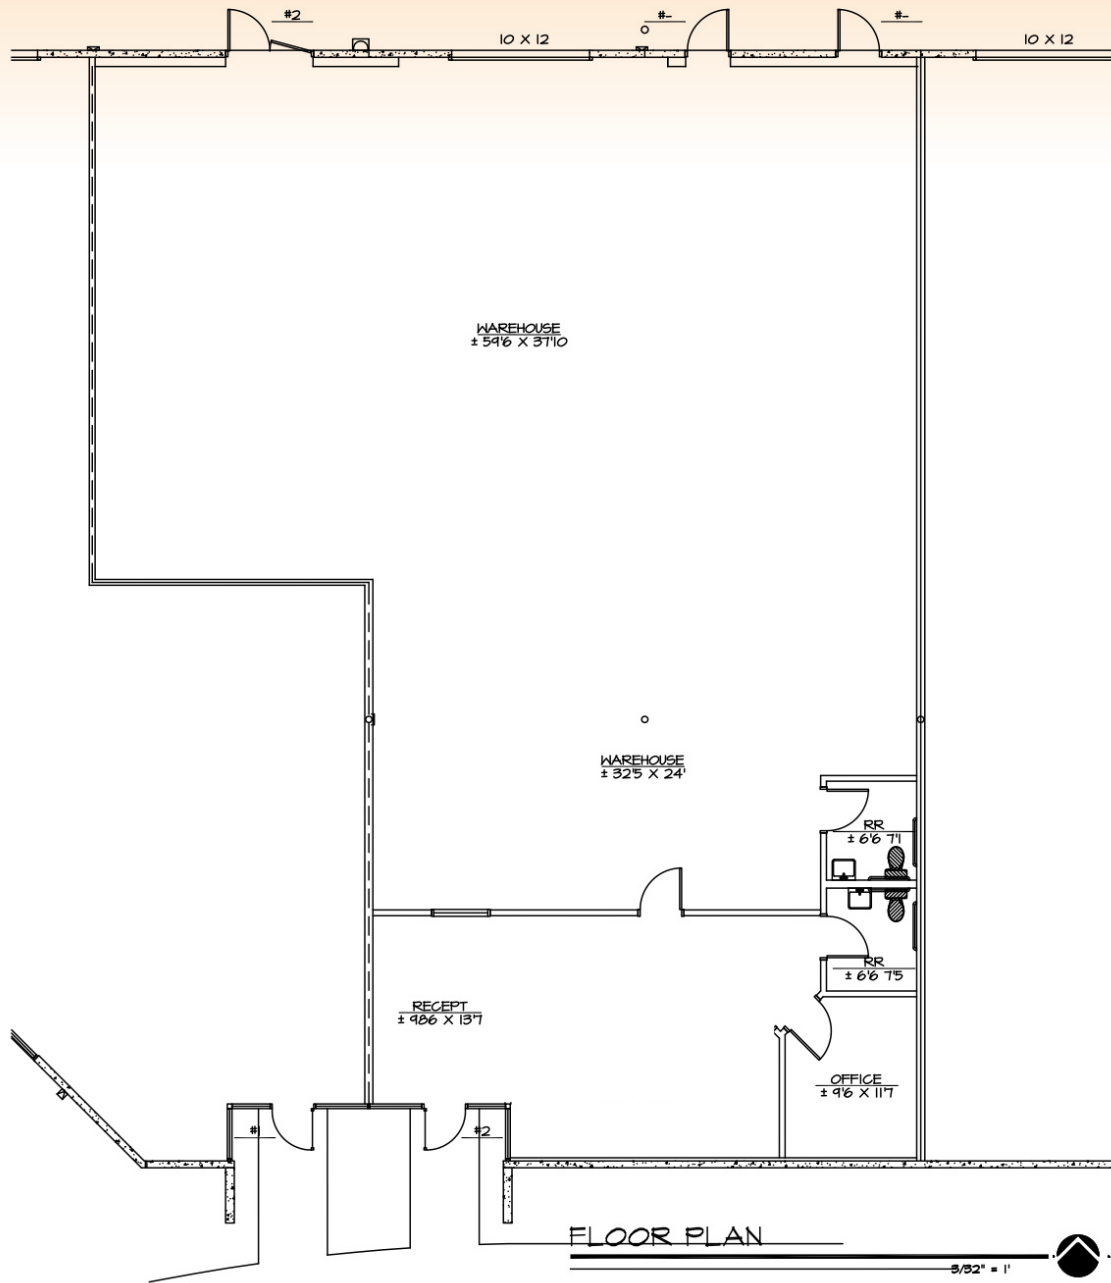

FOR LEASE

FOR MORE INFORMATION

Adam Shteir

Partner
602.769.0521
adam@citywidecre.com

Aimee Sanderson, CCIM

Sales & Leasing
480.678.0809
aimee@citywidecre.com

Todd Hamilton, SIOR, CCIM

Managing Partner/Designated Broker
602.909.8759
todd@citywidecre.com

1645 East Missouri Avenue, Suite 230 • Phoenix, Arizona 85016 • 602.313.1000 • citywidecre.com