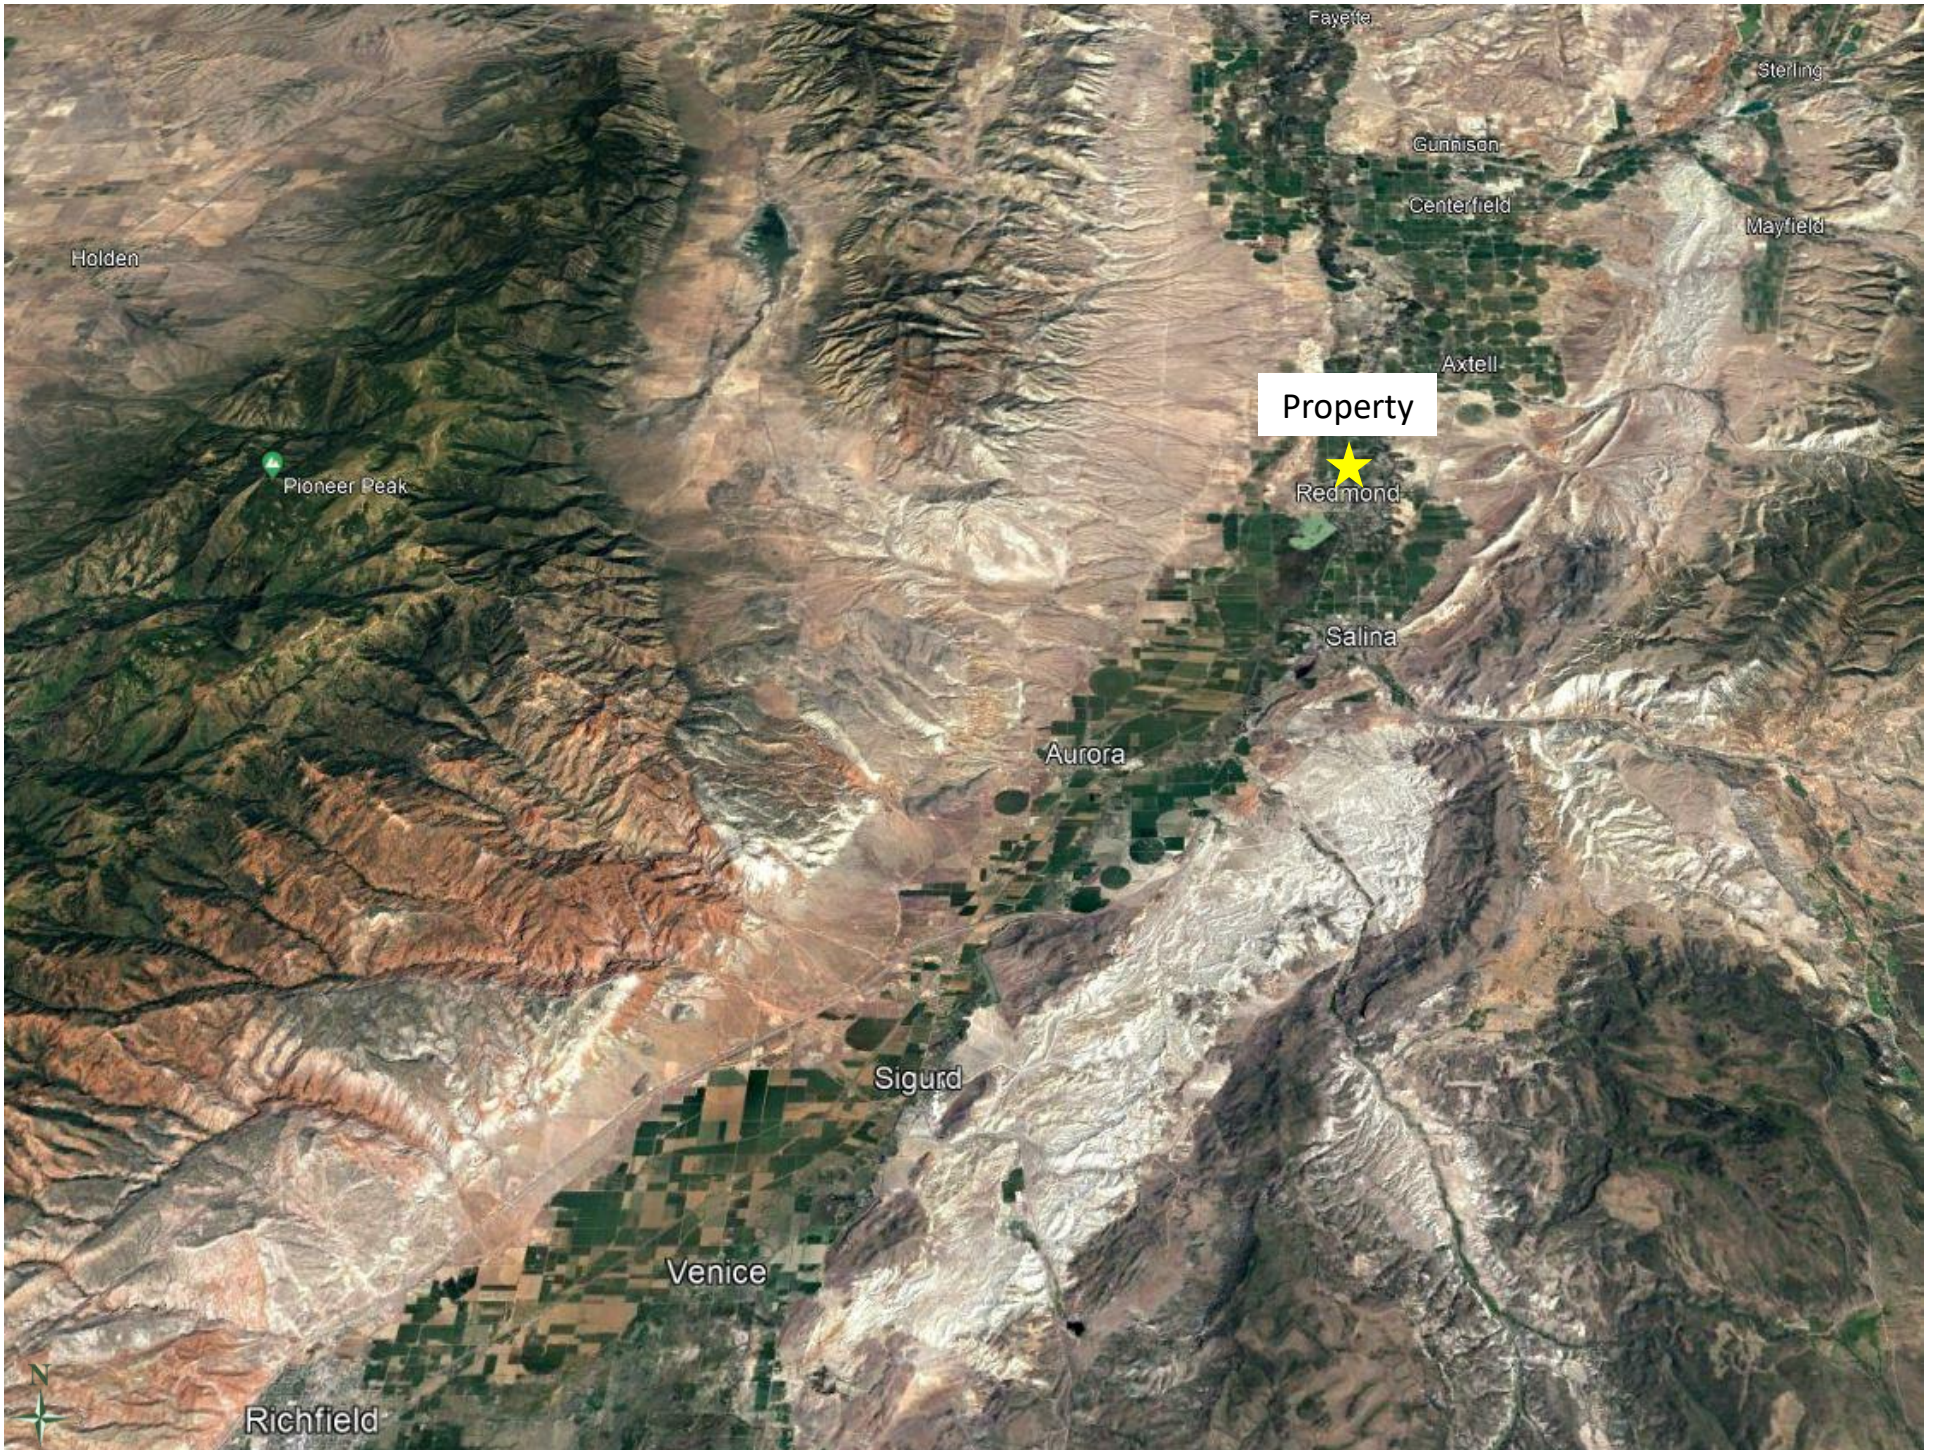

Holden

Pioneer Peak

Fayette

Sterling

Gunnison

Centerfield

Mayfield

Property

Axtell

Redmond

Salina

Aurora

Sigurd

Venice

Richfield