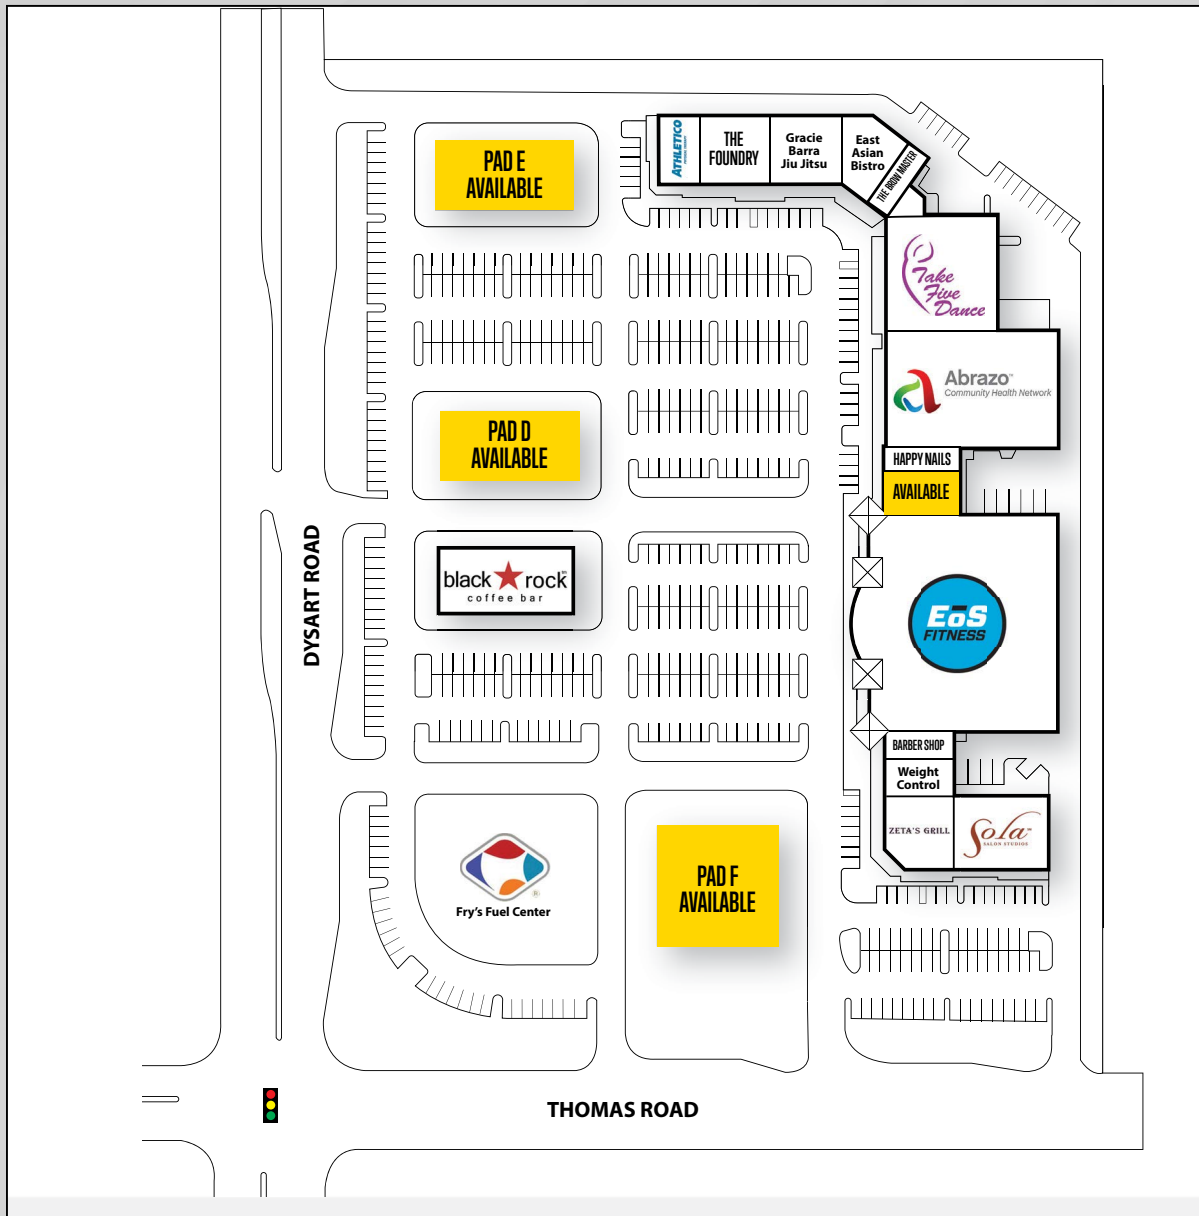

DYSART COMMONS

📍 NORTHEAST CORNER OF DYSART & THOMAS ROADS,
AVONDALE, AZ

SHOPS & PADS AVAILABLE

BLACK ⚡ **ROCK**
COFFEE BAR™

Eisenberg Company
Development • Brokerage • Management

2710 East Camelback Road, Suite 210
Phoenix, Arizona 85016
602.468.6100
eisenbergcompany.com

SCOTT SPIER, CCIM
602.625.3155
scottspier@gmail.com

PROPERTY HIGHLIGHTS

Dysart Commons Shopping Center is situated in the palm valley master-planned community.

It is located 1.5 miles north of Interstate 10 and directly across from Estrella Mountain Community College.

Over 85,439 SF retail shopping center situated on +/- 13.76 acres including five out parcels.

Four miles south of Luke Air Force base, which employs over 6,000 people.

Estrella Community College opened in 1992, and provides education opportunities, workforce training and community education programs for the entire western metropolitan population. Located in one of the fastest growing regions in the county, Estrella Mountain Community College enrolls approximately 13,000 students annually and is master planned to be a large comprehensive learning college of more than 40,000 students at full build out.

Tenant	Suite No.	SF
SHOPS A		
Sola Salon	A103	5,228
Zetas Grill	A104	3,802
Weight Control	A108	2,080
Barber Shop	A110	1,530
EOS Fitness	Major A	29,920
SHOPS B		
Available	B101	2,823
Happy Nails	B103	1,423
Abrazo	Major B	15,000
SHOPS C		
The Brow Master	C101	1,080
Asian Bistro	C102	2,713
Gracie Barra	C103	2,400
The Foundry	C106	4,800
Athletico	C110	2,400
Take 5 Dance	Major C	10,000
PADS		
Pad A/B	Fry's Fuel Center	
Pad C	Black Rock Coffee	
Pad D	Available	
Pad E	Available	
Pad F	Available	