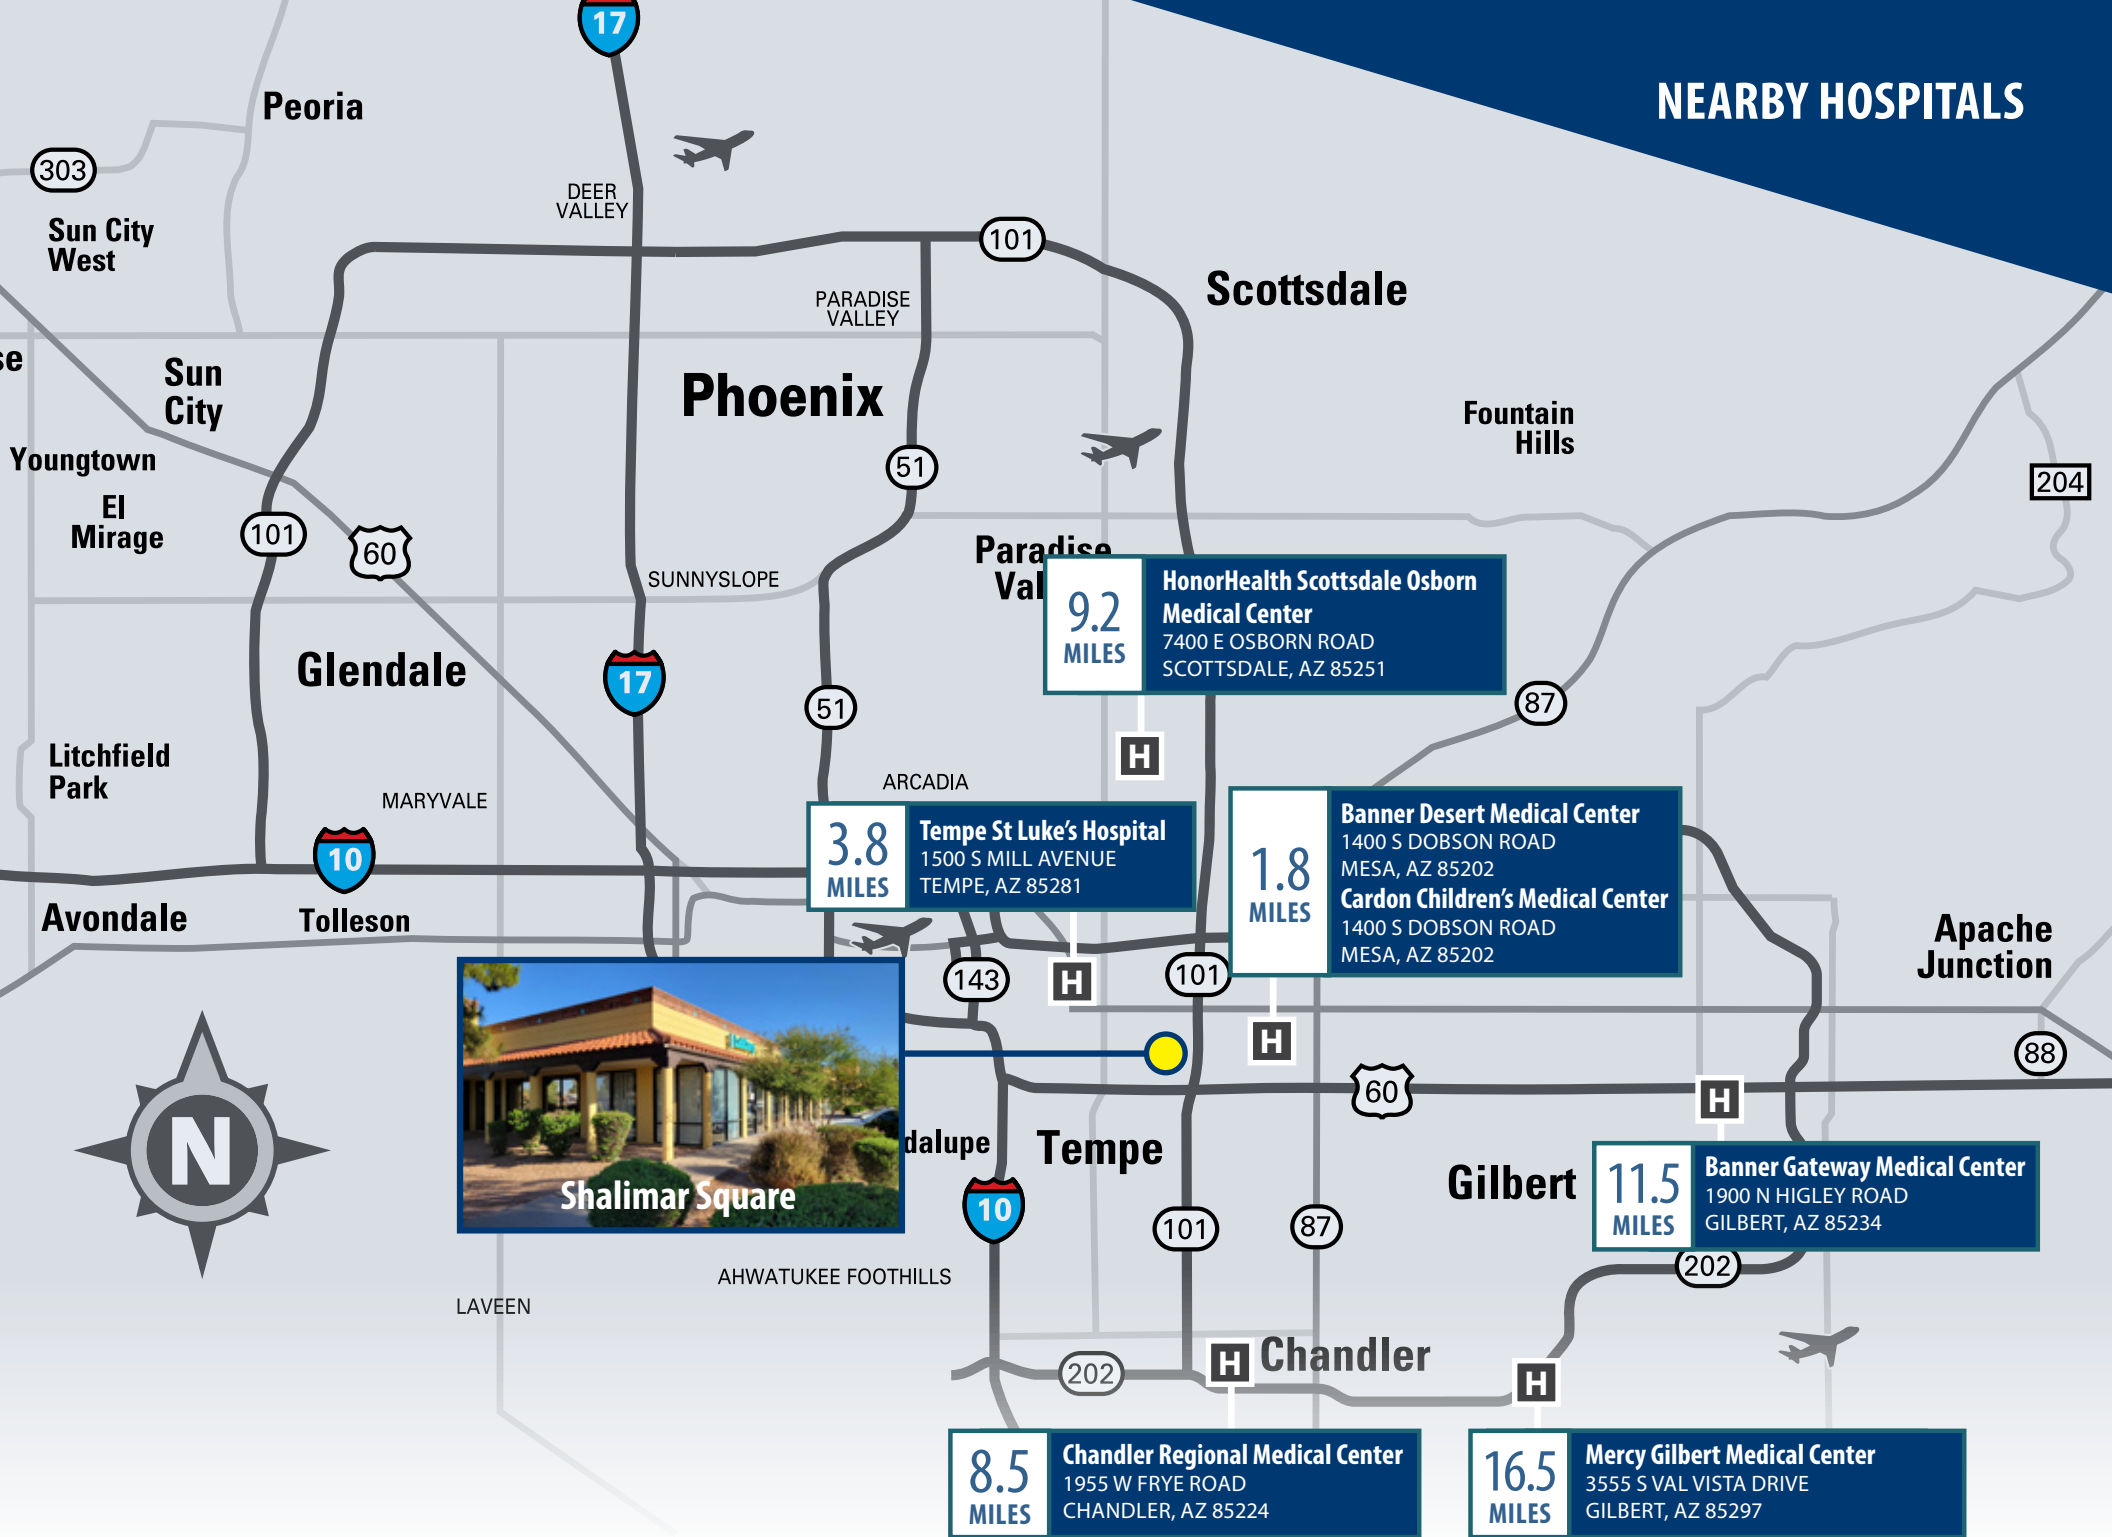

## BUILDING HIGHLIGHTS

±22,229  
SQUARE FEET

**HIGHLY APPEALING**  
"DRIVE-UP" STYLE SETTING

**GREAT SYNERGY**  
OF MEDICAL OFFICE  
PROVIDERS

**CLOSE PROXIMITY**  
TO TWO (2) HOSPITAL CAMPUSES

**CONVENIENT PATIENT ACCESS**  
THROUGHOUT THE VALLEY

# NEARBY HOSPITALS

# NEARBY AMENITIES

27,479 cars/day

CVS pharmacy  
DUNKIN' Donuts  
Pizza Hut

TED'S Hot Dogs  
Boba Boss  
The UPS Store  
Brave Korean BBQ

BURGER KING  
Joe's  
Nandini  
Old Town Taste

SPROUTS FARMERS MARKET  
planet fitness  
ReStore  
Goodwill  
BASKIN ROBBINS  
CHASE  
McDonald's  
TACO BELL  
OUTBACK STEAKHOUSE  
LOS REYES DE LA TIERRA  
SALLY BEAUTY  
Fresche  
Foreva Wing's