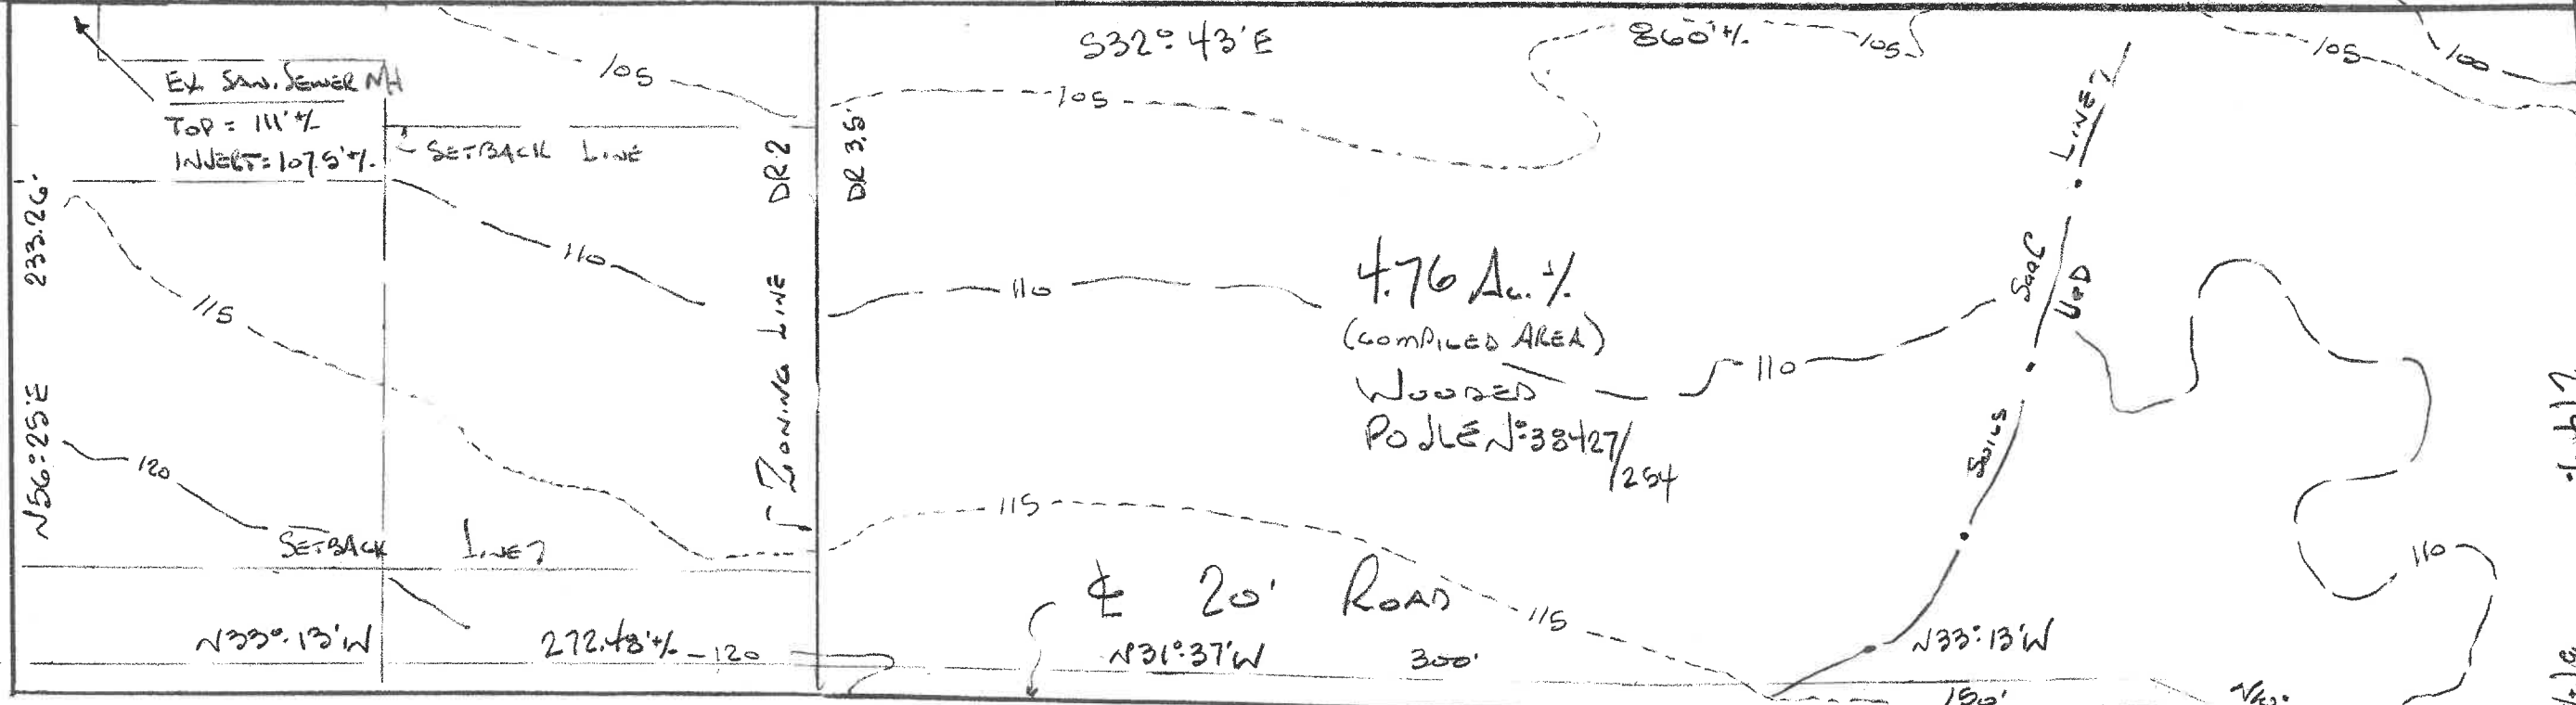

ROWE FARM LANE DEV. INC.

2,100' = 50' ROAD

ROWE FARM LANE DEV. INC. ('ROWE LANE')  
1<sup>ST</sup> PARCEL S.M. N° 8119.311

LANE TO BIRD RIVER RD.

#998 ROWE FARM LANE

CAMPBELL BIRD RIVER L.L.C.

CAMPBELL BIRD RIVER L.L.C.  
N 1/4 SEC 18 T43S R43E  
W 1/4 SEC 18 T43S R43E  
W 1/4 SEC 18 T43S R43E  
W 1/4 SEC 18 T43S R43E  
W 1/4 SEC 18 T43S R43E  
W 1/4 SEC 18 T43S R43E