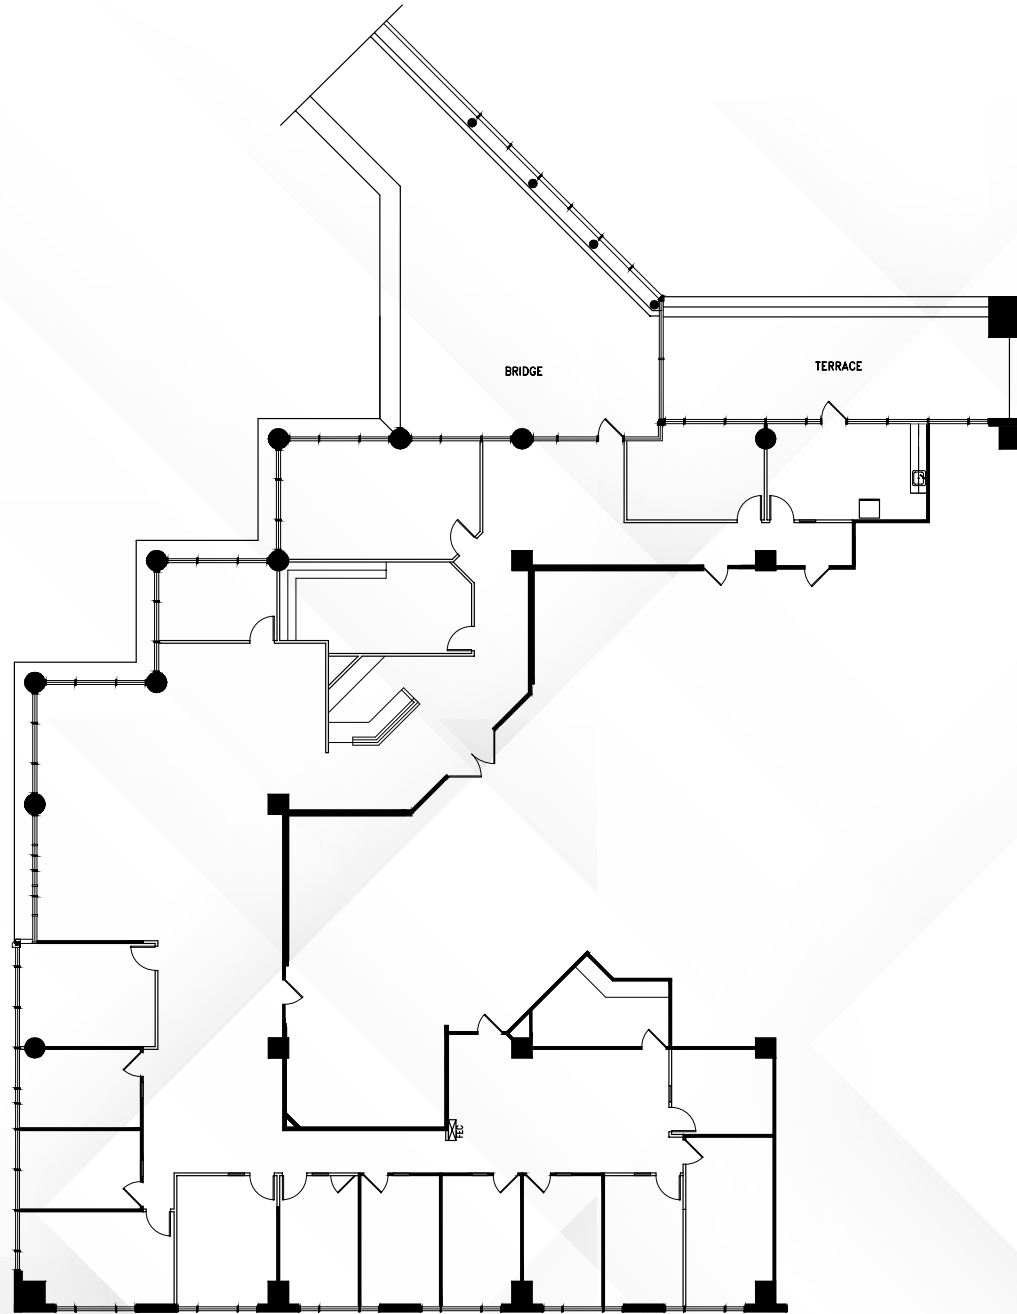

AVAILABILITIES

19100 | Suite 900

±10,458 SF

Overview