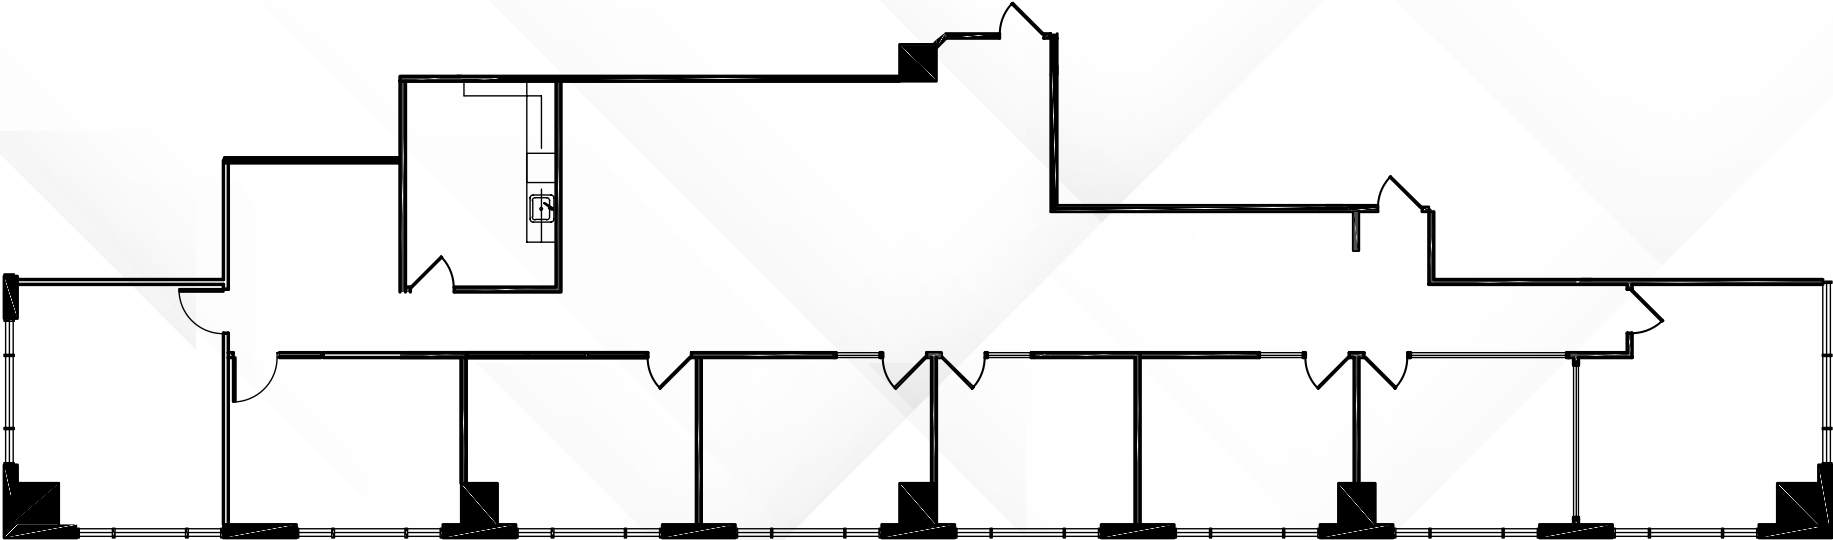

AVAILABILITIES

19100 VON KARMAN

SUITE	SF AVAILABLE	CONTIG.	SUITE DESCRIPTION
250 	3,713	—	Double door entry, 7 window offices, conference room, kitchen and reception area.
280  	2,864	—	4 Window offices, 1 interior office, conference room, kitchen and open area.
350  	2,065	—	3 offices, conference room, Kitchen, and large open efficient space.
400 	4,591	6,782	Double door entry, 7 window offices, reception area, kitchen, copy area, cubicle space
430  	2,191	6,782	SPEC SUITE. 3 Window offices, open area for cubicles, kitchen, storage, furniture included and open ceiling.
610 	2,533	—	Conference room and very large open space with expansive glassline.
900  	10,458	13,379	Double door entry, 14 window offices, 1 interior office, large open area and kitchen with private balcony and bridge access.
950 	2,921	13,379	2 Window offices, sink and storage closet.

±7,454 SF

AVAILABILITIES

19200 | Suite 870

±2,354 SF

360°

Overview

AVAILABILITIES

19200 | Suite 900

±3,652 SF

Overview

AVAILABILITIES

19200 | Suite 940

±3,681 SF

Overview