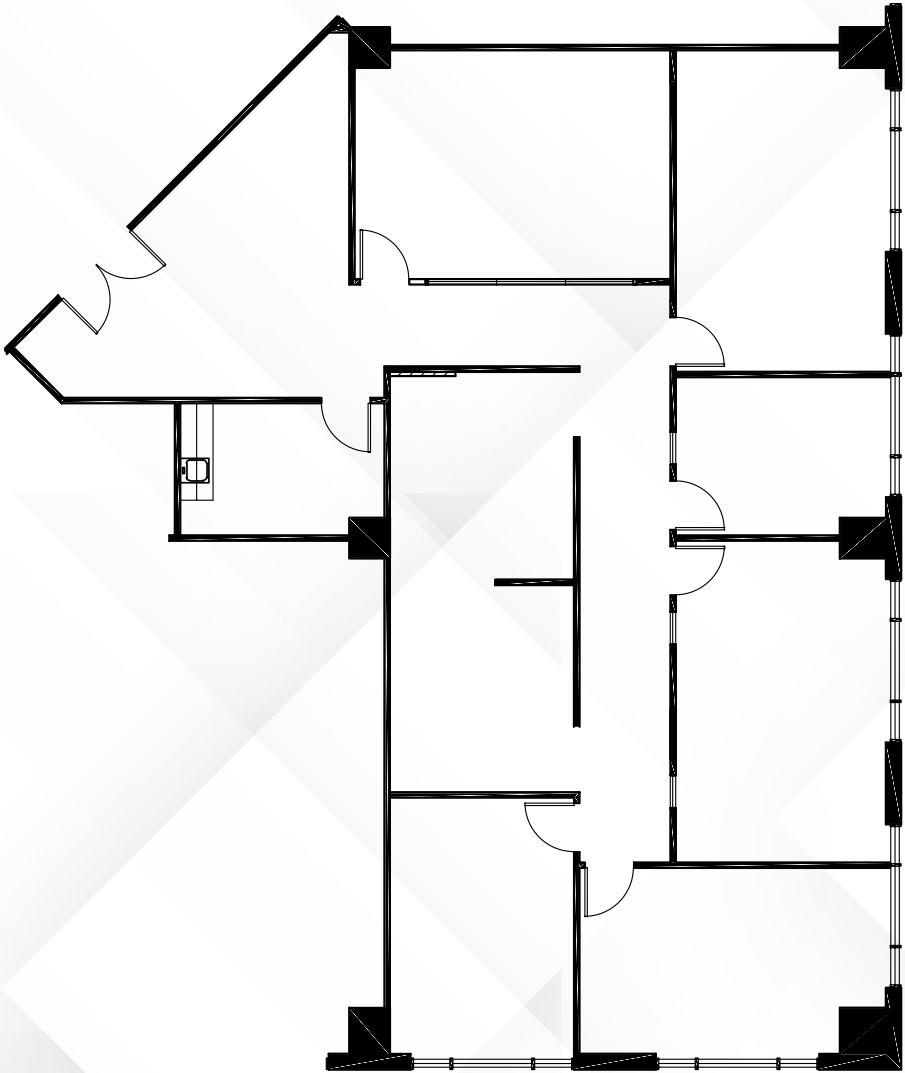

AVAILABILITIES

19100 VON KARMAN

SUITE	SF AVAILABLE	CONTIG.	SUITE DESCRIPTION
250 	3,713	—	Double door entry, 7 window offices, conference room, kitchen and reception area.
280  	2,864	—	4 Window offices, 1 interior office, conference room, kitchen and open area.
350  	2,065	—	3 offices, conference room, Kitchen, and large open efficient space.
400 	4,591	6,782	Double door entry, 7 window offices, reception area, kitchen, copy area, cubicle space
430  	2,191	6,782	SPEC SUITE. 3 Window offices, open area for cubicles, kitchen, storage, furniture included and open ceiling.
610 	2,533	—	Conference room and very large open space with expansive glassline.
900  	10,458	13,379	Double door entry, 14 window offices, 1 interior office, large open area and kitchen with private balcony and bridge access.
950 	2,921	13,379	2 Window offices, sink and storage closet.

±2,533 SF

AVAILABILITIES

19100 | Suite 900

±10,458 SF

Overview

AVAILABILITIES

19100 | Suite 950

±2,921 SF