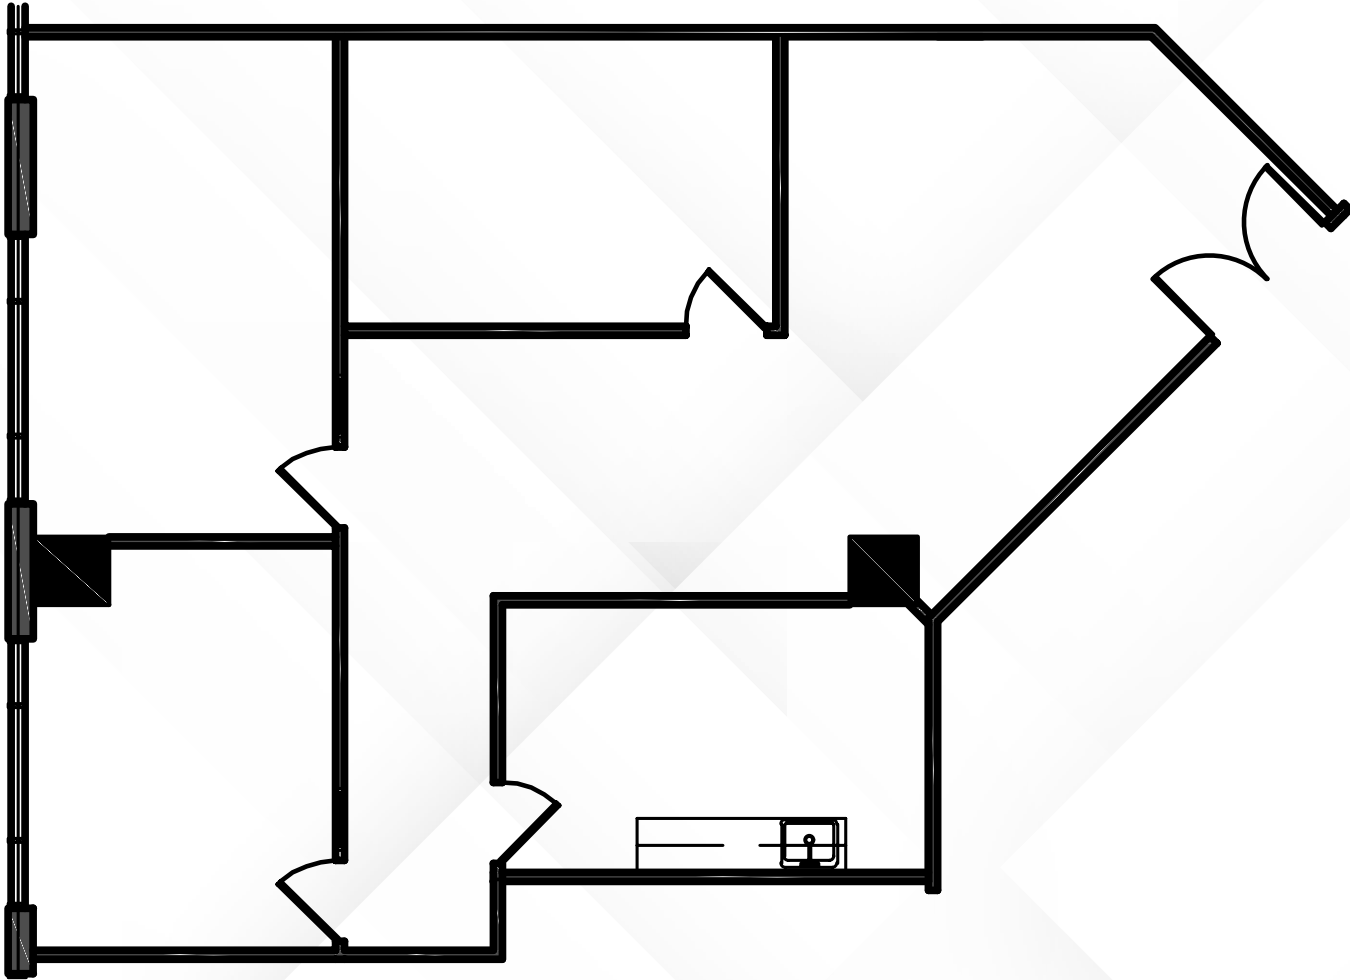

AVAILABILITIES

19100 VON KARMAN

SUITE	SF AVAILABLE	CONTIG.	SUITE DESCRIPTION
250 	3,713	—	Double door entry, 7 window offices, conference room, kitchen and reception area.
280  	2,864	—	4 Window offices, 1 interior office, conference room, kitchen and open area.
350  	2,065	—	3 offices, conference room, Kitchen, and large open efficient space.
400 	4,591	6,782	Double door entry, 7 window offices, reception area, kitchen, copy area, cubicle space
430  	2,191	6,782	SPEC SUITE. 3 Window offices, open area for cubicles, kitchen, storage, furniture included and open ceiling.
610 	2,533	—	Conference room and very large open space with expansive glassline.
900  	10,458	13,379	Double door entry, 14 window offices, 1 interior office, large open area and kitchen with private balcony and bridge access.
950 	2,921	13,379	2 Window offices, sink and storage closet.

19200 | Suite 200 & 250

±11,199 SF

AVAILABILITIES

19200 | Suite 300

±2,267 SF

AVAILABILITIES

19200 | Suite 350

±1,580 SF

AVAILABILITIES

19200 | Suite 360

±2,624 SF

AVAILABILITIES

19200 | Suite 350 & 360

±4,204 SF

AVAILABILITIES

19200 | Suite 510

±7,454 SF

AVAILABILITIES

19200 | Suite 870

±2,354 SF

360°

Overview

AVAILABILITIES

19200 | Suite 900