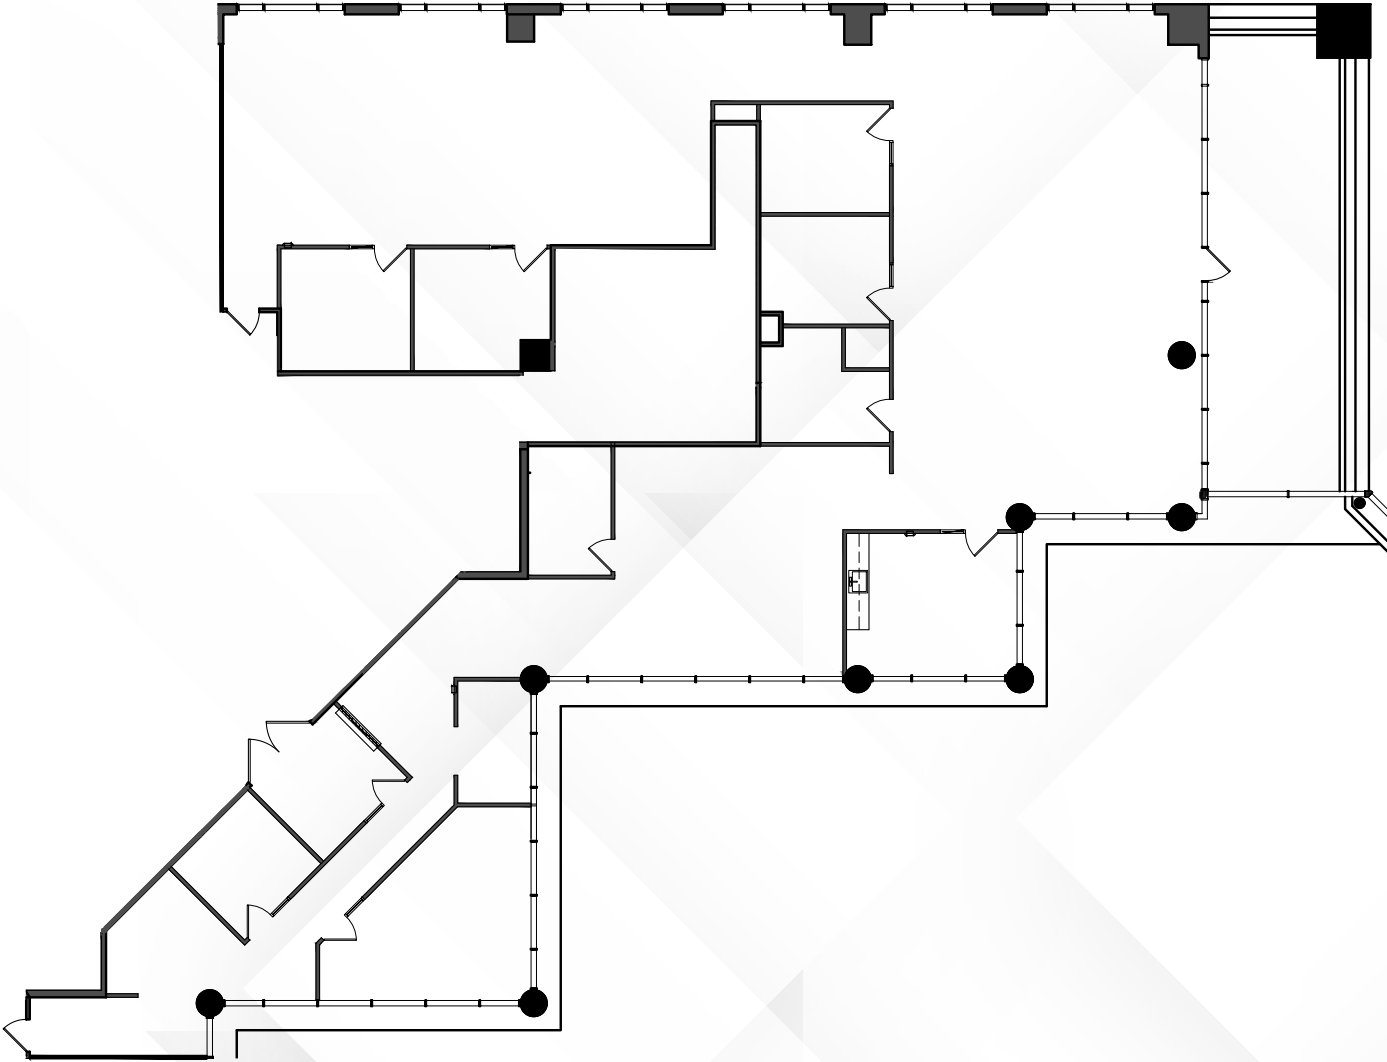

AVAILABILITIES

19100 VON KARMAN

SUITE	SF AVAILABLE	CONTIG.	SUITE DESCRIPTION
250 	3,713	—	Double door entry, 7 window offices, conference room, kitchen and reception area.
280  	2,864	—	4 Window offices, 1 interior office, conference room, kitchen and open area.
350  	2,065	—	3 offices, conference room, Kitchen, and large open efficient space.
400 	4,591	6,782	Double door entry, 7 window offices, reception area, kitchen, copy area, cubicle space
430  	2,191	6,782	SPEC SUITE. 3 Window offices, open area for cubicles, kitchen, storage, furniture included and open ceiling.
610 	2,533	—	Conference room and very large open space with expansive glassline.
900  	10,458	13,379	Double door entry, 14 window offices, 1 interior office, large open area and kitchen with private balcony and bridge access.
950 	2,921	13,379	2 Window offices, sink and storage closet.

AVAILABILITIES

19100 | Suite 900 & 950

±13,379 SF

Overview

AVAILABILITIES

19200 | Suite 200

±7,183 SF

AVAILABILITIES

19200 | Suite 220

±2,313 SF

Overview

AVAILABILITIES

19200 | Suite 250

±4,016 SF

360°

AVAILABILITIES