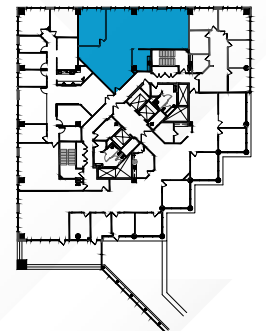

AVAILABILITIES

19100 VON KARMAN

SUITE	SF AVAILABLE	CONTIG.	SUITE DESCRIPTION
250 	3,713	—	Double door entry, 7 window offices, conference room, kitchen and reception area.
280  	2,864	—	4 Window offices, 1 interior office, conference room, kitchen and open area.
350  	2,065	—	3 offices, conference room, Kitchen, and large open efficient space.
400 	4,591	6,782	Double door entry, 7 window offices, reception area, kitchen, copy area, cubicle space
430  	2,191	6,782	SPEC SUITE. 3 Window offices, open area for cubicles, kitchen, storage, furniture included and open ceiling.
610 	2,533	—	Conference room and very large open space with expansive glassline.
900  	10,458	13,379	Double door entry, 14 window offices, 1 interior office, large open area and kitchen with private balcony and bridge access.
950 	2,921	13,379	2 Window offices, sink and storage closet.

±7,454 SF

AVAILABILITIES

19200 | Suite 870

±2,354 SF

360°

Overview

AVAILABILITIES

19200 | Suite 900