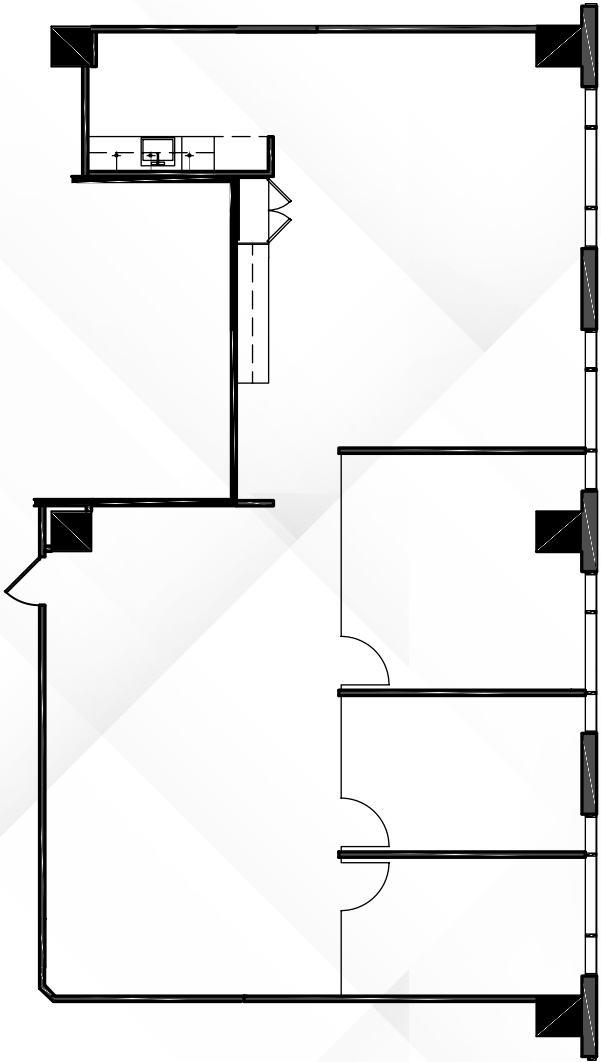

AVAILABILITIES

19100 | Suite 430

±2,191 SF