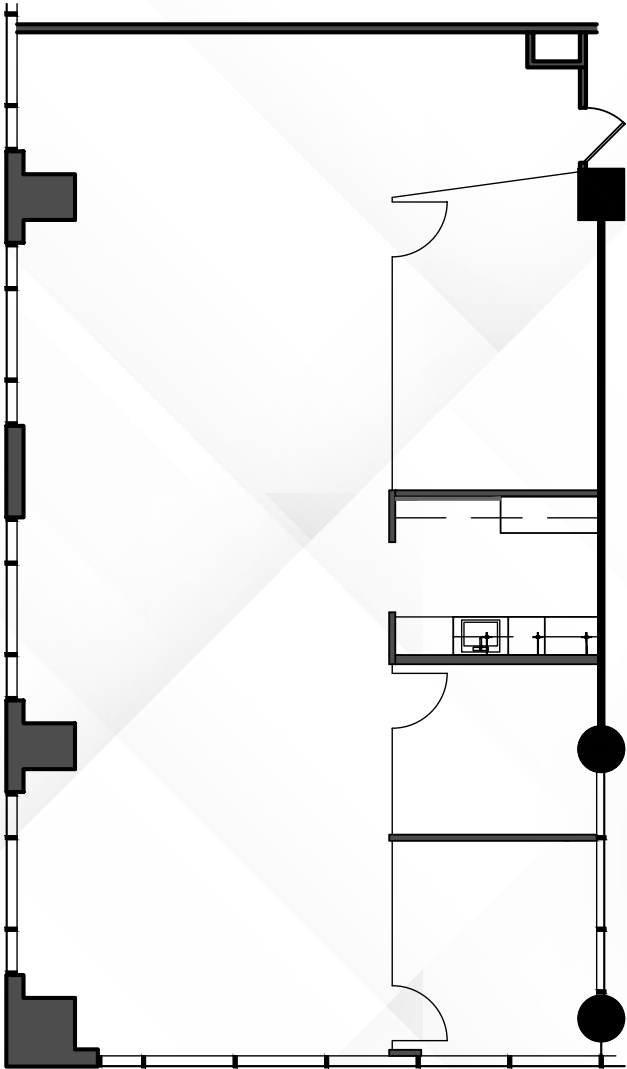

AVAILABILITIES

19200 | Suite 220

±2,313 SF

Overview