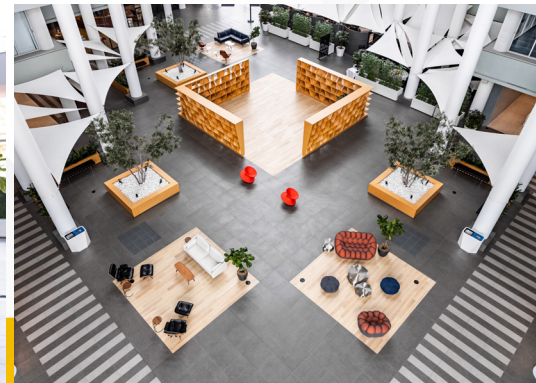

 Click to view floor plans

 Click to view virtual tours

AVAILABILITIES

19200 VON KARMAN

SUITE	SF AVAILABLE	CONTIG.	SUITE DESCRIPTION
200 	7,183	11,199	Double door entry, 7 interior offices, window lined conference room, kitchen, open area and balcony.
220  	2,313	—	SPEC SUITE. 2 Window offices, conference room and open area. Creative space with open ceiling throughout. Stained concrete, carpet tile, lighting, solid surface counter tops with mosaic back splash.
250  	4,016	11,199	SPEC SUITE. Double door entry, 5 window offices, 1 conference room, copy room and cubicle space. Furniture is available.
300 	2,267	—	Double door entry, 3 window offices, kitchen and copy room.
350 	1,580	4,204	Double door entry, 2 offices, conference room, and kitchen. Available within 30 days.
360 	2,624	4,204	Double door entry, 6 window offices, 2 interior offices, kitchen, storage room and copy room.
510 	7,454	—	Double door entry, 1 window office, 2 interior conference rooms, 8 interior offices and open area.
870  	2,354	—	1 Window office, open area and kitchen.
900 	3,652	—	Double door entry, 4 window offices, 2 interior offices, kitchen, conference room & storage room. Bridge access.
940  	3,681	—	8 Window offices, kitchen and open area.