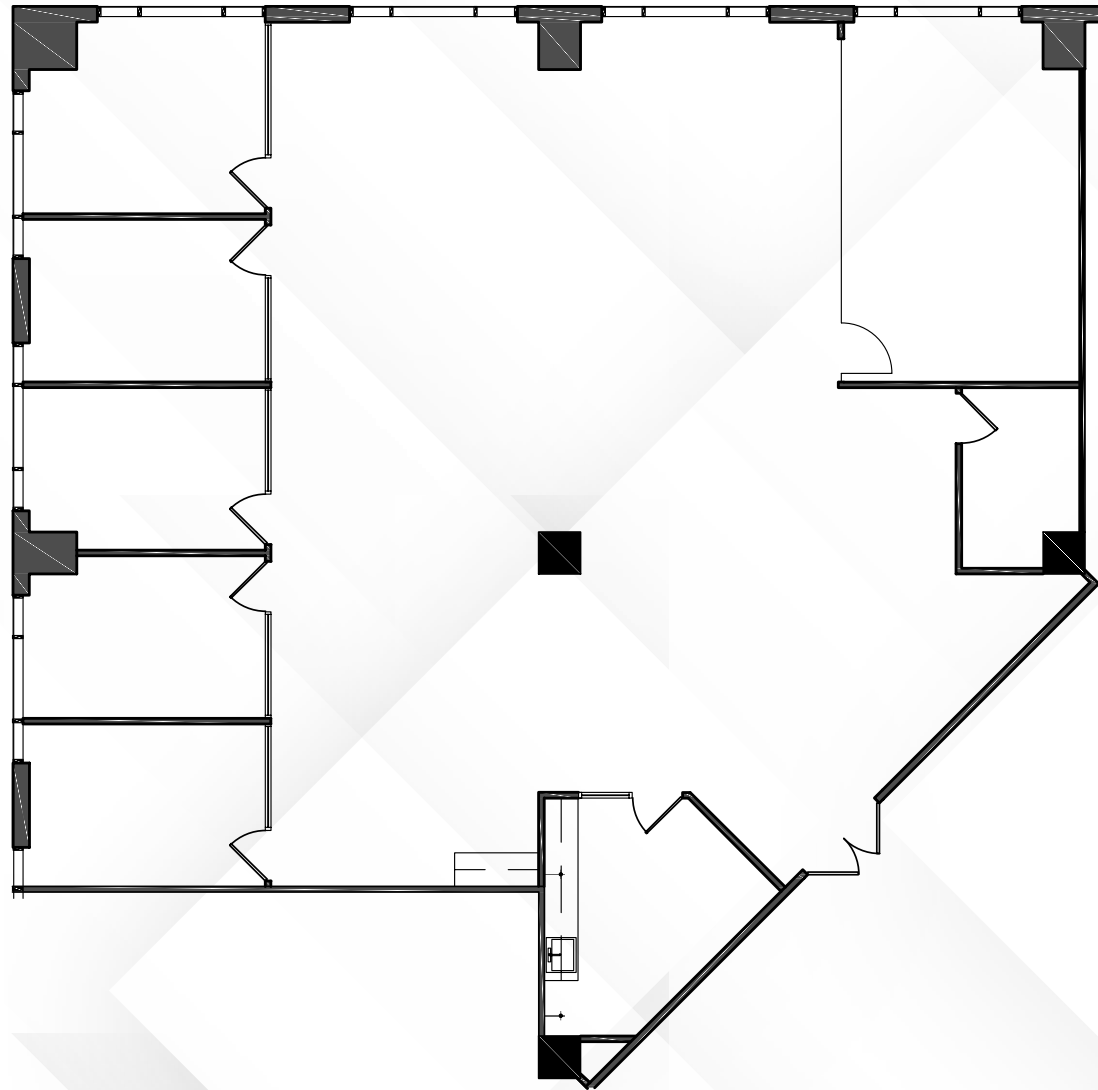

AVAILABILITIES

19200 | Suite 250

±4,016 SF

360°