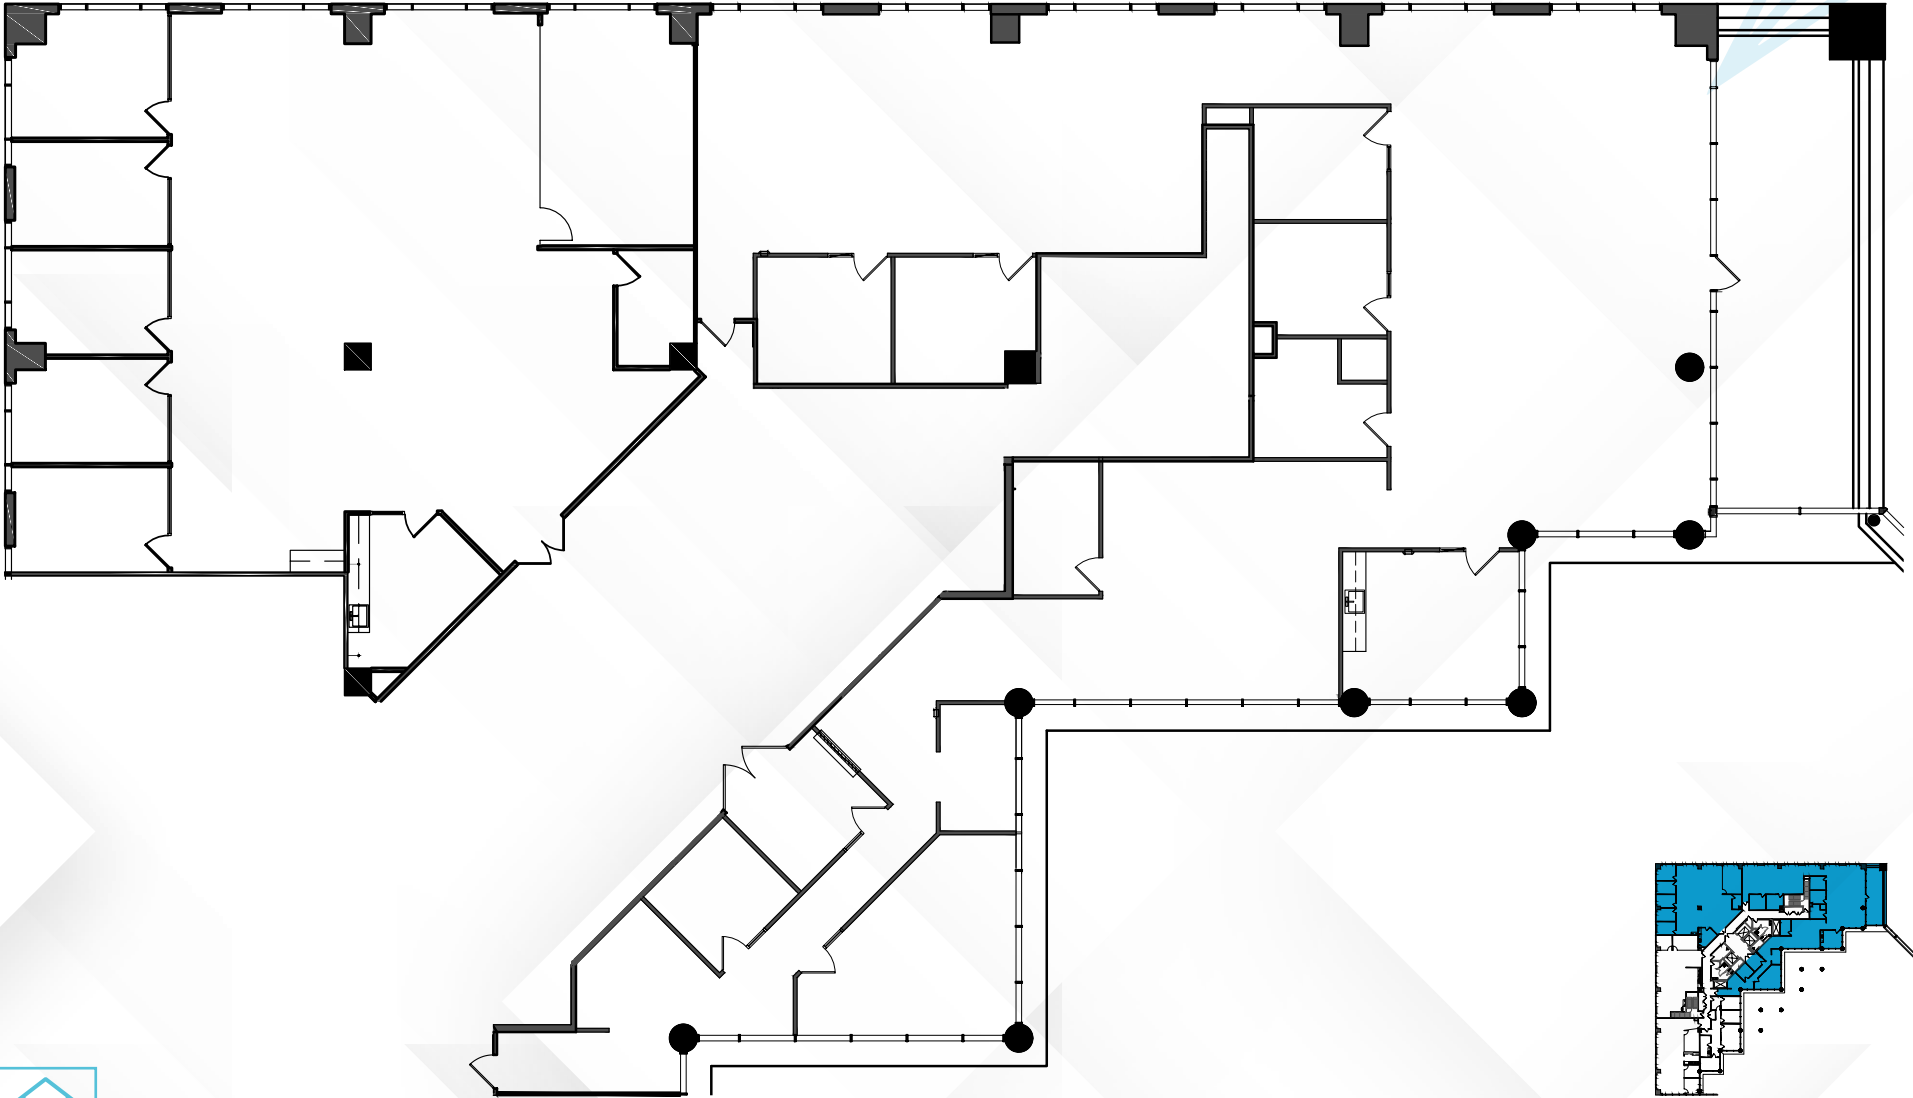

AVAILABILITIES

19100 VON KARMAN

SUITE	SF AVAILABLE	CONTIG.	SUITE DESCRIPTION
250 	3,713	—	Double door entry, 7 window offices, conference room, kitchen and reception area.
280  	2,864	—	4 Window offices, 1 interior office, conference room, kitchen and open area.
350  	2,065	—	3 offices, conference room, Kitchen, and large open efficient space.
400 	4,591	6,782	Double door entry, 7 window offices, reception area, kitchen, copy area, cubicle space
430  	2,191	6,782	SPEC SUITE. 3 Window offices, open area for cubicles, kitchen, storage, furniture included and open ceiling.
610 	2,533	—	Conference room and very large open space with expansive glassline.
900  	10,458	13,379	Double door entry, 14 window offices, 1 interior office, large open area and kitchen with private balcony and bridge access.
950 	2,921	13,379	2 Window offices, sink and storage closet.

19200 | Suite 220

±2,313 SF

Overview

AVAILABILITIES

19200 | Suite 250

±4,016 SF

360°

AVAILABILITIES

19200 | Suite 200 & 250

±11,199 SF

AVAILABILITIES

19200 | Suite 300

±2,267 SF

AVAILABILITIES

19200 | Suite 350

±1,580 SF