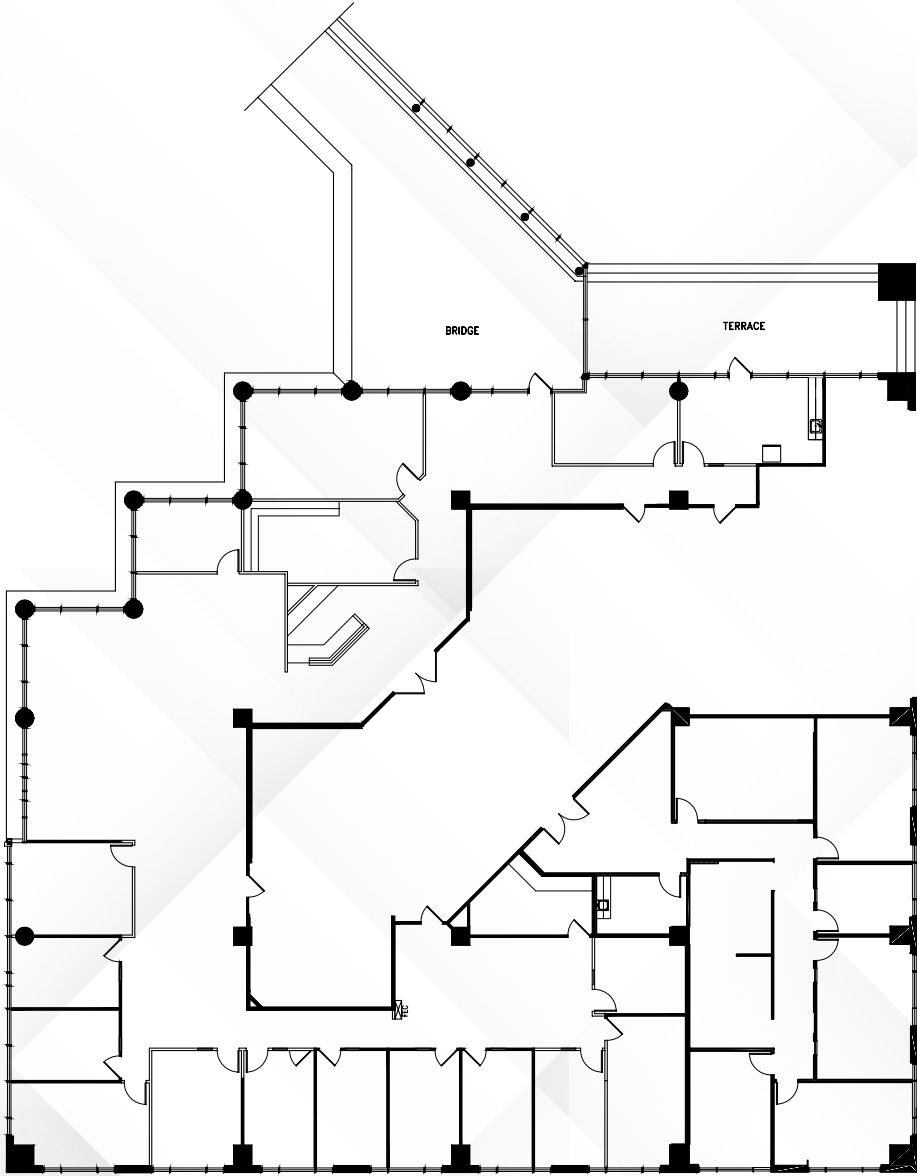

AVAILABILITIES

19100 VON KARMAN

SUITE	SF AVAILABLE	CONTIG.	SUITE DESCRIPTION
250 	3,713	—	Double door entry, 7 window offices, conference room, kitchen and reception area.
280  	2,864	—	4 Window offices, 1 interior office, conference room, kitchen and open area.
350  	2,065	—	3 offices, conference room, Kitchen, and large open efficient space.
400 	4,591	6,782	Double door entry, 7 window offices, reception area, kitchen, copy area, cubicle space
430  	2,191	6,782	SPEC SUITE. 3 Window offices, open area for cubicles, kitchen, storage, furniture included and open ceiling.
610 	2,533	—	Conference room and very large open space with expansive glassline.
900  	10,458	13,379	Double door entry, 14 window offices, 1 interior office, large open area and kitchen with private balcony and bridge access.
950 	2,921	13,379	2 Window offices, sink and storage closet.

±2,533 SF

AVAILABILITIES

19100 | Suite 900

±10,458 SF

Overview

AVAILABILITIES

19100 | Suite 950

±2,921 SF

AVAILABILITIES

19100 | Suite 900 & 950

±13,379 SF

Overview

AVAILABILITIES

19200 | Suite 200

±7,183 SF

AVAILABILITIES