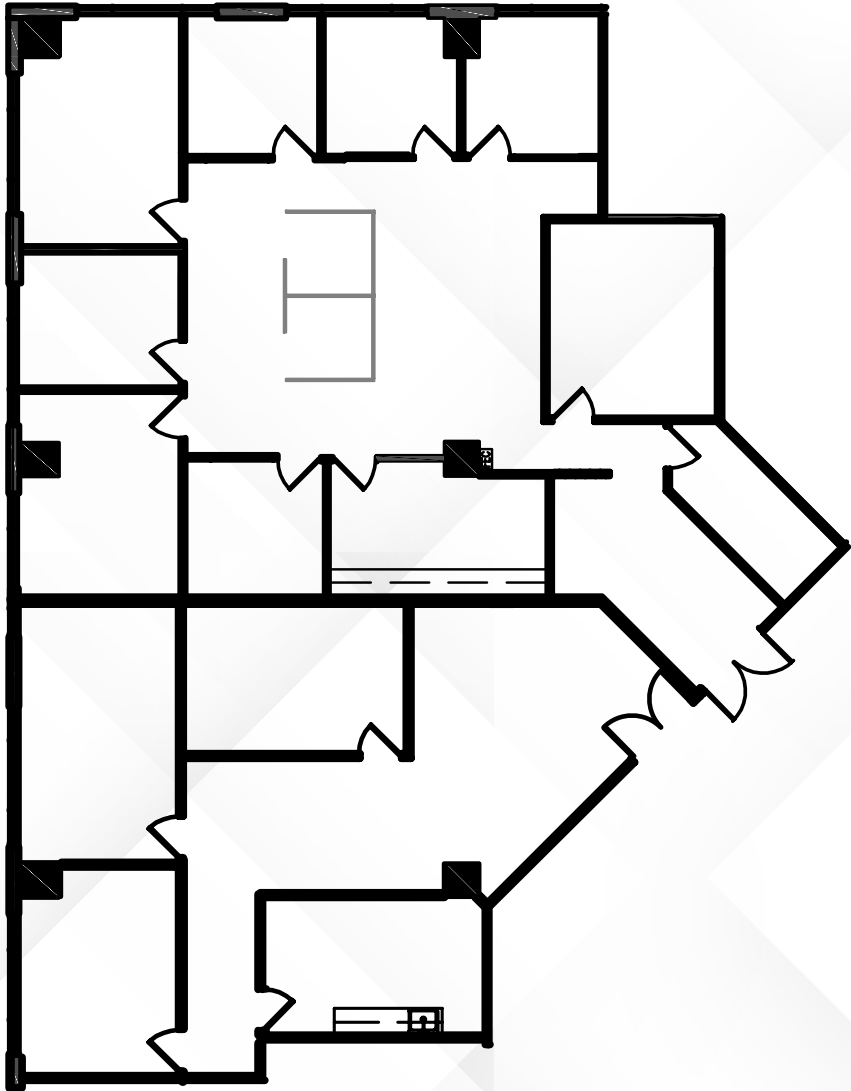

AVAILABILITIES

19200 | Suite 350 & 360

±4,204 SF