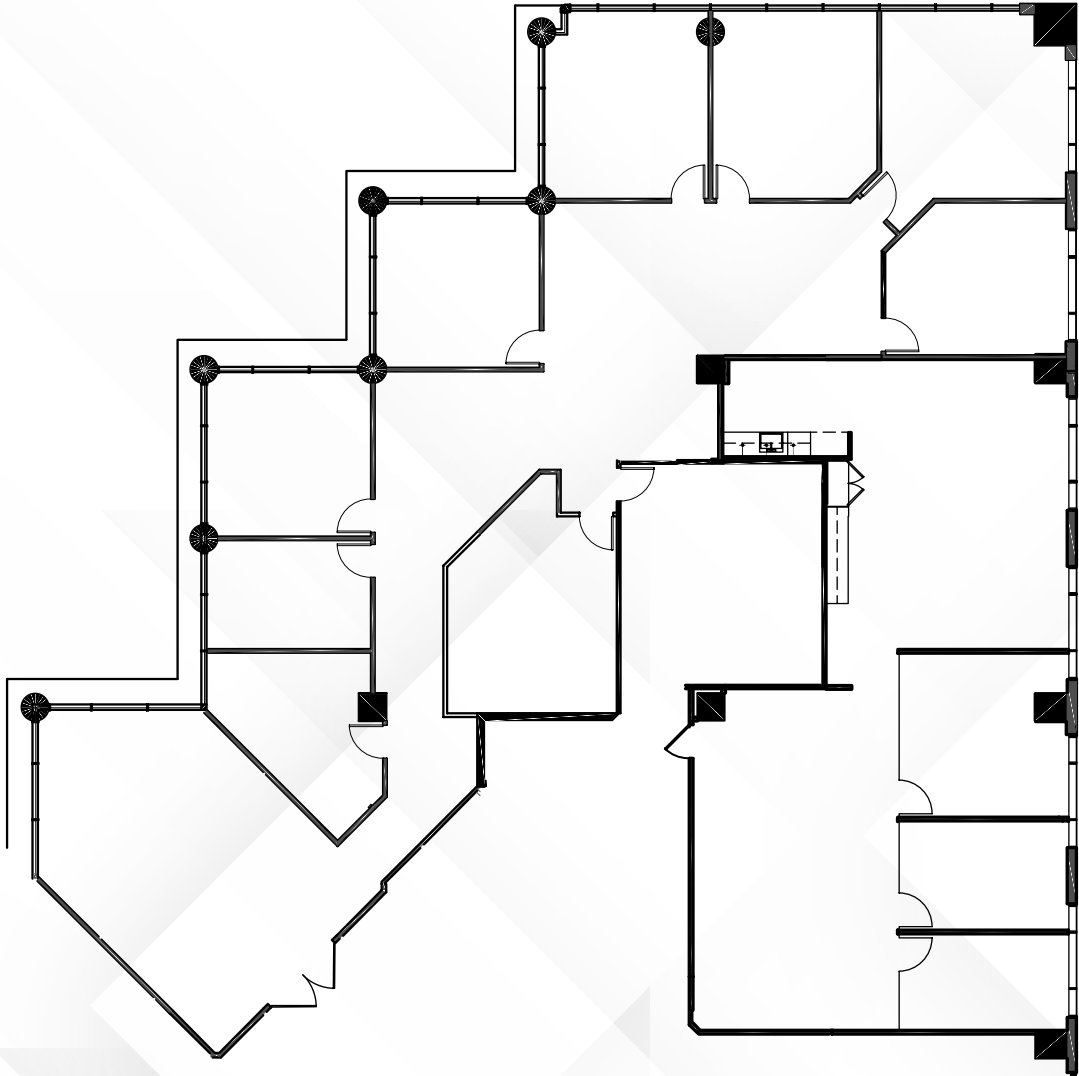

AVAILABILITIES

19100 | Suite 400 & 430

±6,782 SF

Overview