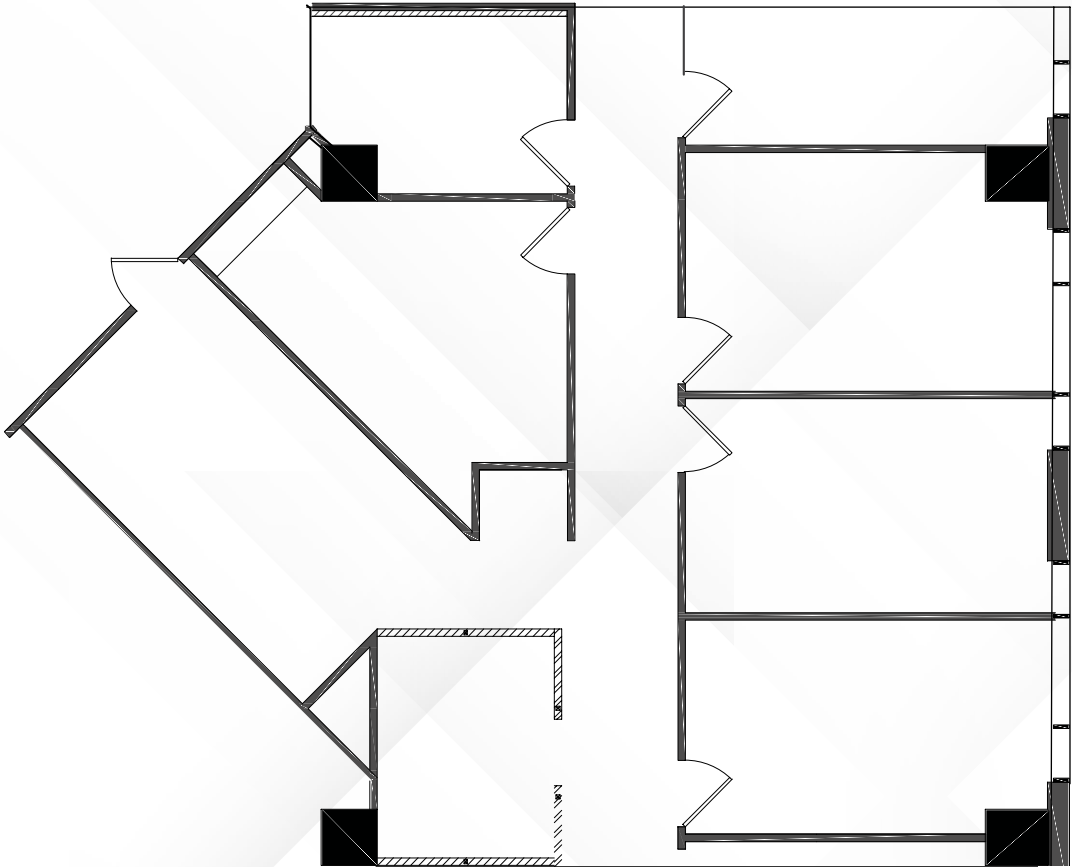

AVAILABILITIES

19100 | Suite 350

±2,065 SF