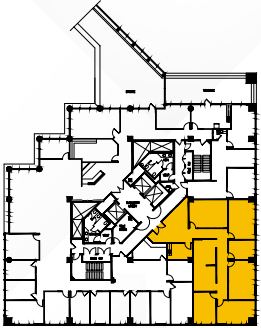

 Click to view floor plans

 Click to view virtual tours

AVAILABILITIES

19200 VON KARMAN

SUITE	SF AVAILABLE	CONTIG.	SUITE DESCRIPTION
200 	7,183	11,199	Double door entry, 7 interior offices, window lined conference room, kitchen, open area and balcony.
220  	2,313	—	SPEC SUITE. 2 Window offices, conference room and open area. Creative space with open ceiling throughout. Stained concrete, carpet tile, lighting, solid surface counter tops with mosaic back splash.
250  	4,016	11,199	SPEC SUITE. Double door entry, 5 window offices, 1 conference room, copy room and cubicle space. Furniture is available.
300 	2,267	—	Double door entry, 3 window offices, kitchen and copy room.
350 	1,580	4,204	Double door entry, 2 offices, conference room, and kitchen. Available within 30 days.
360 	2,624	4,204	Double door entry, 6 window offices, 2 interior offices, kitchen, storage room and copy room.
510 	7,454	—	Double door entry, 1 window office, 2 interior conference rooms, 8 interior offices and open area.
870  	2,354	—	1 Window office, open area and kitchen.
900 	3,652	—	Double door entry, 4 window offices, 2 interior offices, kitchen, conference room & storage room. Bridge access.
940  	3,681	—	8 Window offices, kitchen and open area.

±2,533 SF

AVAILABILITIES

19100 | Suite 900

±10,458 SF

Overview

AVAILABILITIES

19100 | Suite 950

±2,921 SF

AVAILABILITIES

19100 | Suite 900 & 950

±13,379 SF

Overview

AVAILABILITIES

19200 | Suite 200

±7,183 SF

AVAILABILITIES