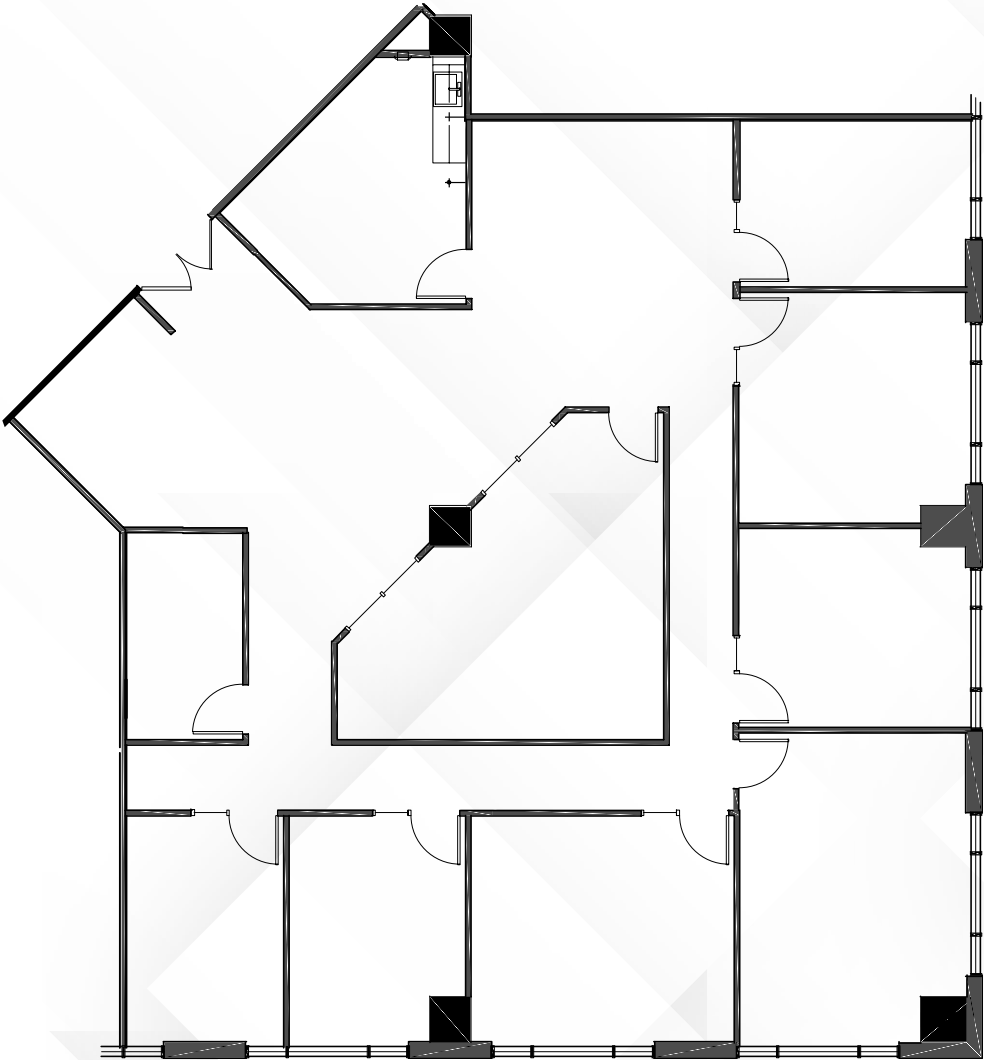

AVAILABILITIES

19100 | Suite 250

±3,713 SF