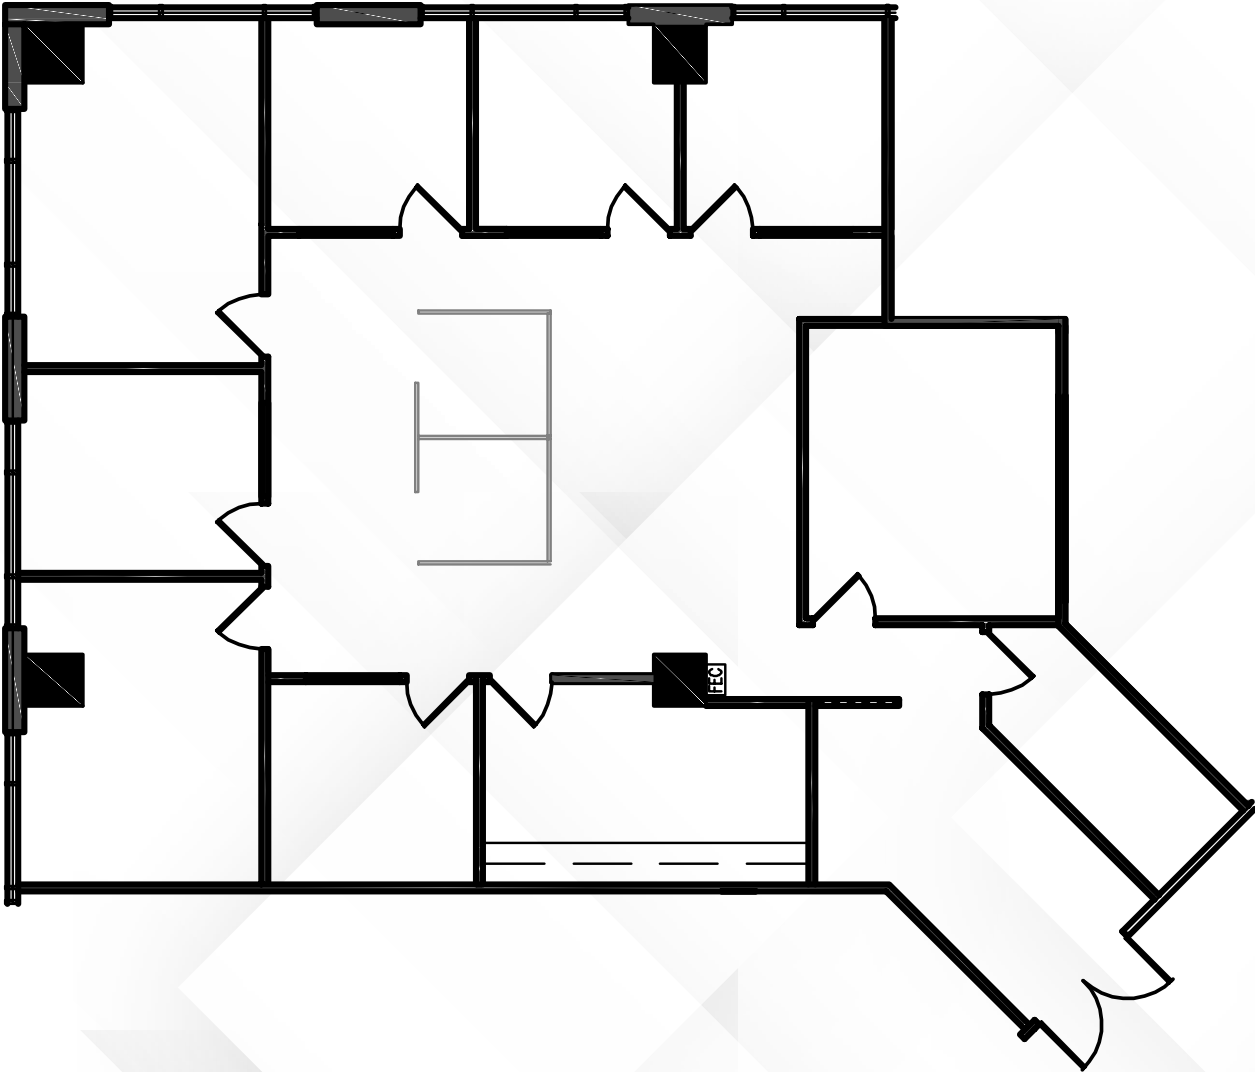

AVAILABILITIES

19200 | Suite 360

±2,624 SF