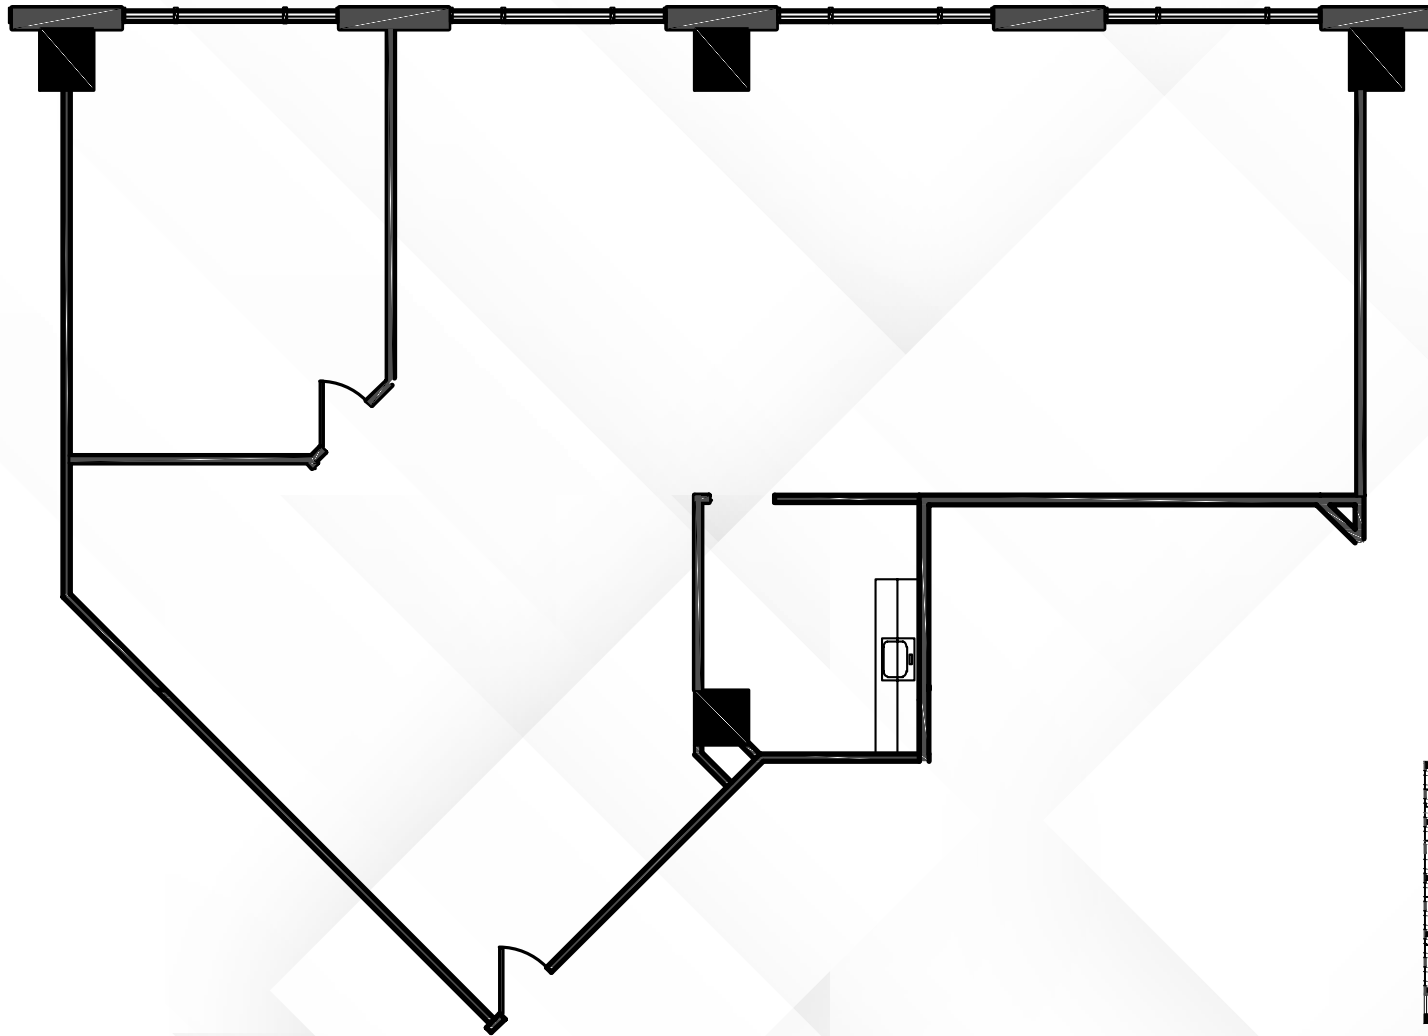

AVAILABILITIES

19100 VON KARMAN

SUITE	SF AVAILABLE	CONTIG.	SUITE DESCRIPTION
250 	3,713	—	Double door entry, 7 window offices, conference room, kitchen and reception area.
280  	2,864	—	4 Window offices, 1 interior office, conference room, kitchen and open area.
350  	2,065	—	3 offices, conference room, Kitchen, and large open efficient space.
400 	4,591	6,782	Double door entry, 7 window offices, reception area, kitchen, copy area, cubicle space
430  	2,191	6,782	SPEC SUITE. 3 Window offices, open area for cubicles, kitchen, storage, furniture included and open ceiling.
610 	2,533	—	Conference room and very large open space with expansive glassline.
900  	10,458	13,379	Double door entry, 14 window offices, 1 interior office, large open area and kitchen with private balcony and bridge access.
950 	2,921	13,379	2 Window offices, sink and storage closet.

±7,454 SF

AVAILABILITIES

19200 | Suite 870

±2,354 SF

360°

Overview

AVAILABILITIES

19200 | Suite 900

±3,652 SF

Overview

AVAILABILITIES

19200 | Suite 940

±3,681 SF

Overview