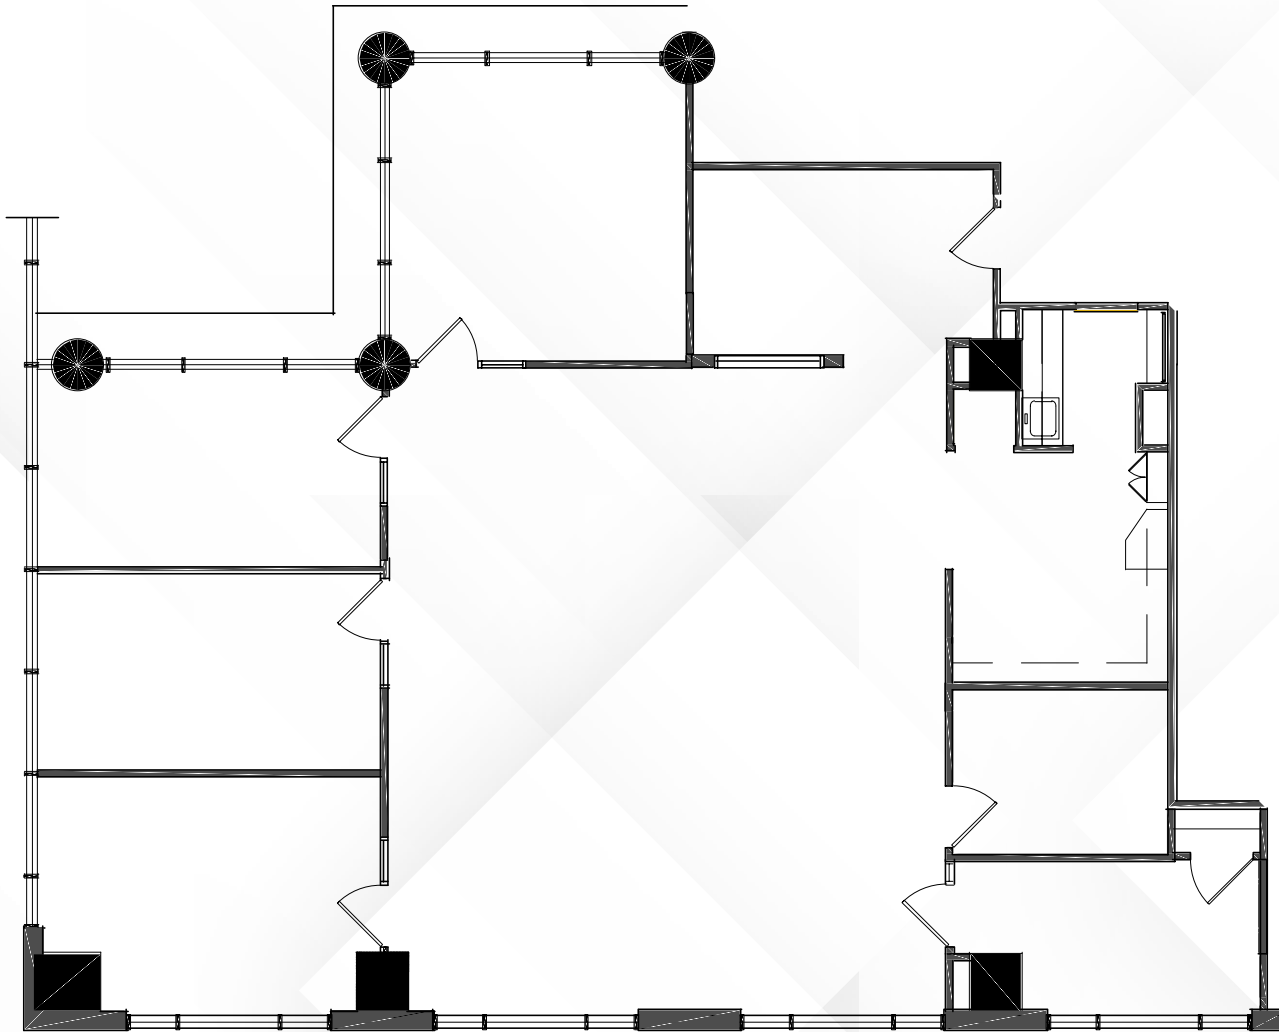

AVAILABILITIES

19100 | Suite 280

±2,864 SF

360°
↻