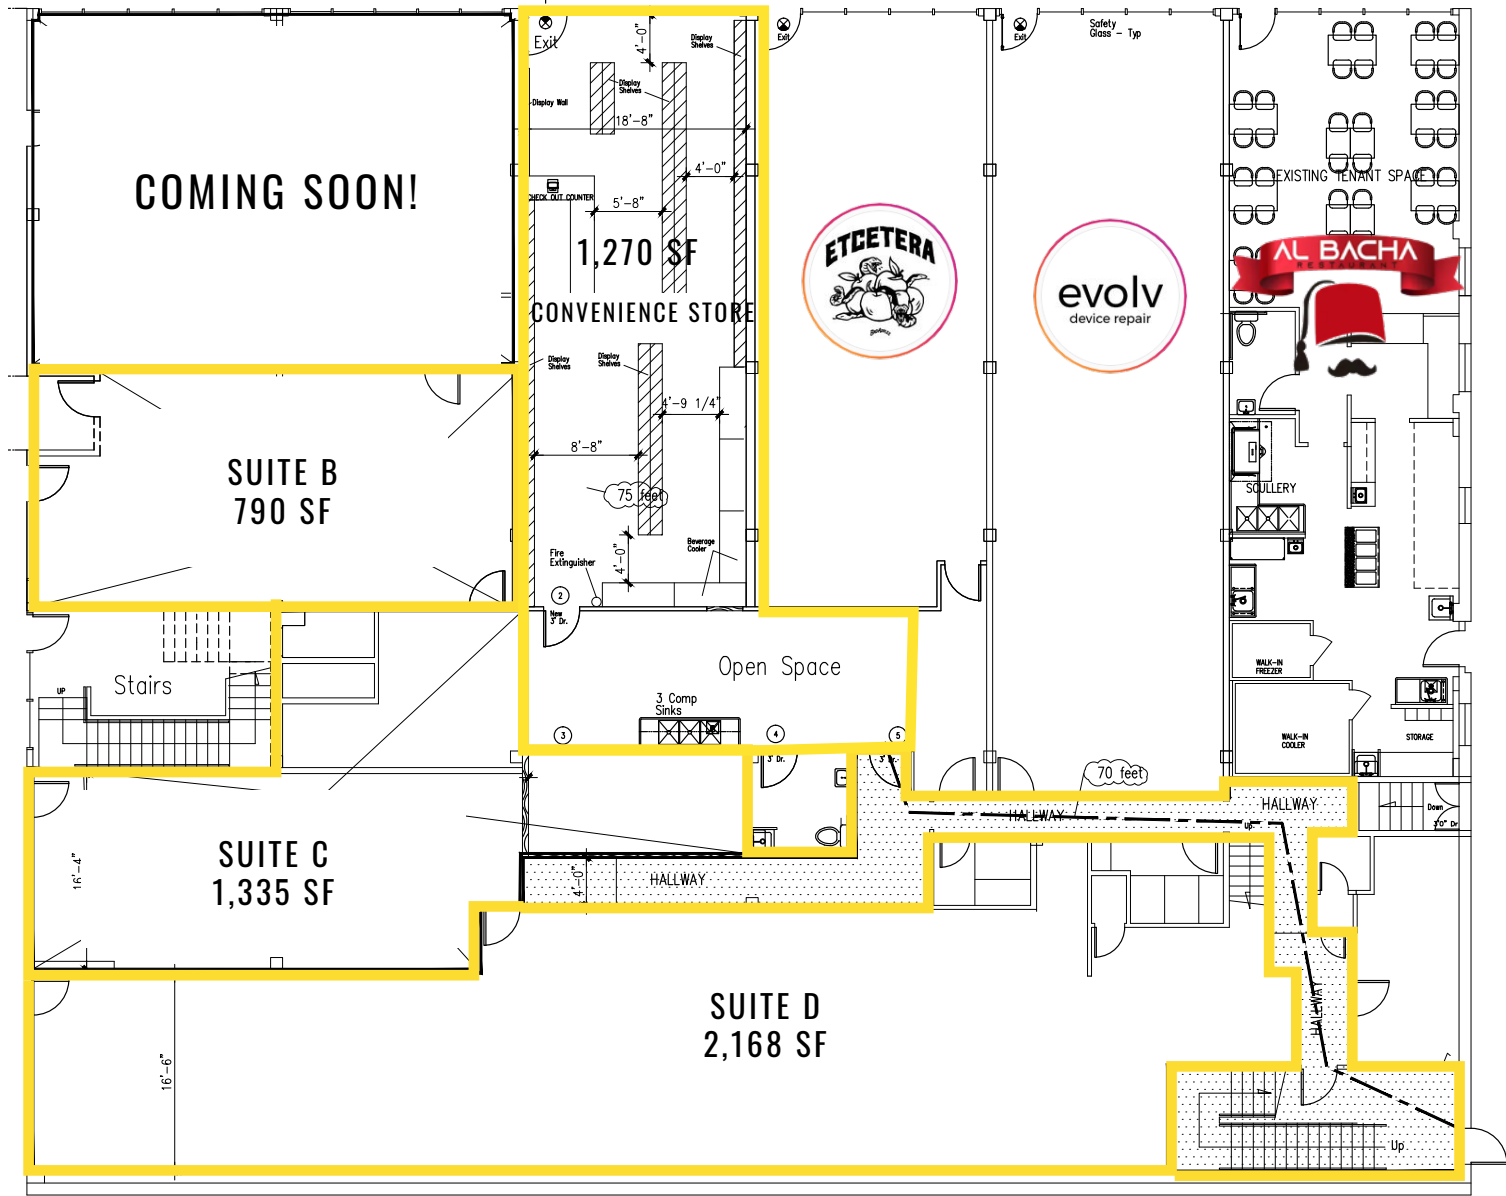

## DAYTIME POPULATION

5 Minutes	10 Minutes	15 Minutes
49,124	116,818	198,721

SUMMARY

FLOOR PLAN

PACIFIC AVENUE

S 9TH STREET

LOCATION AERIAL

PORT OF TACOMA