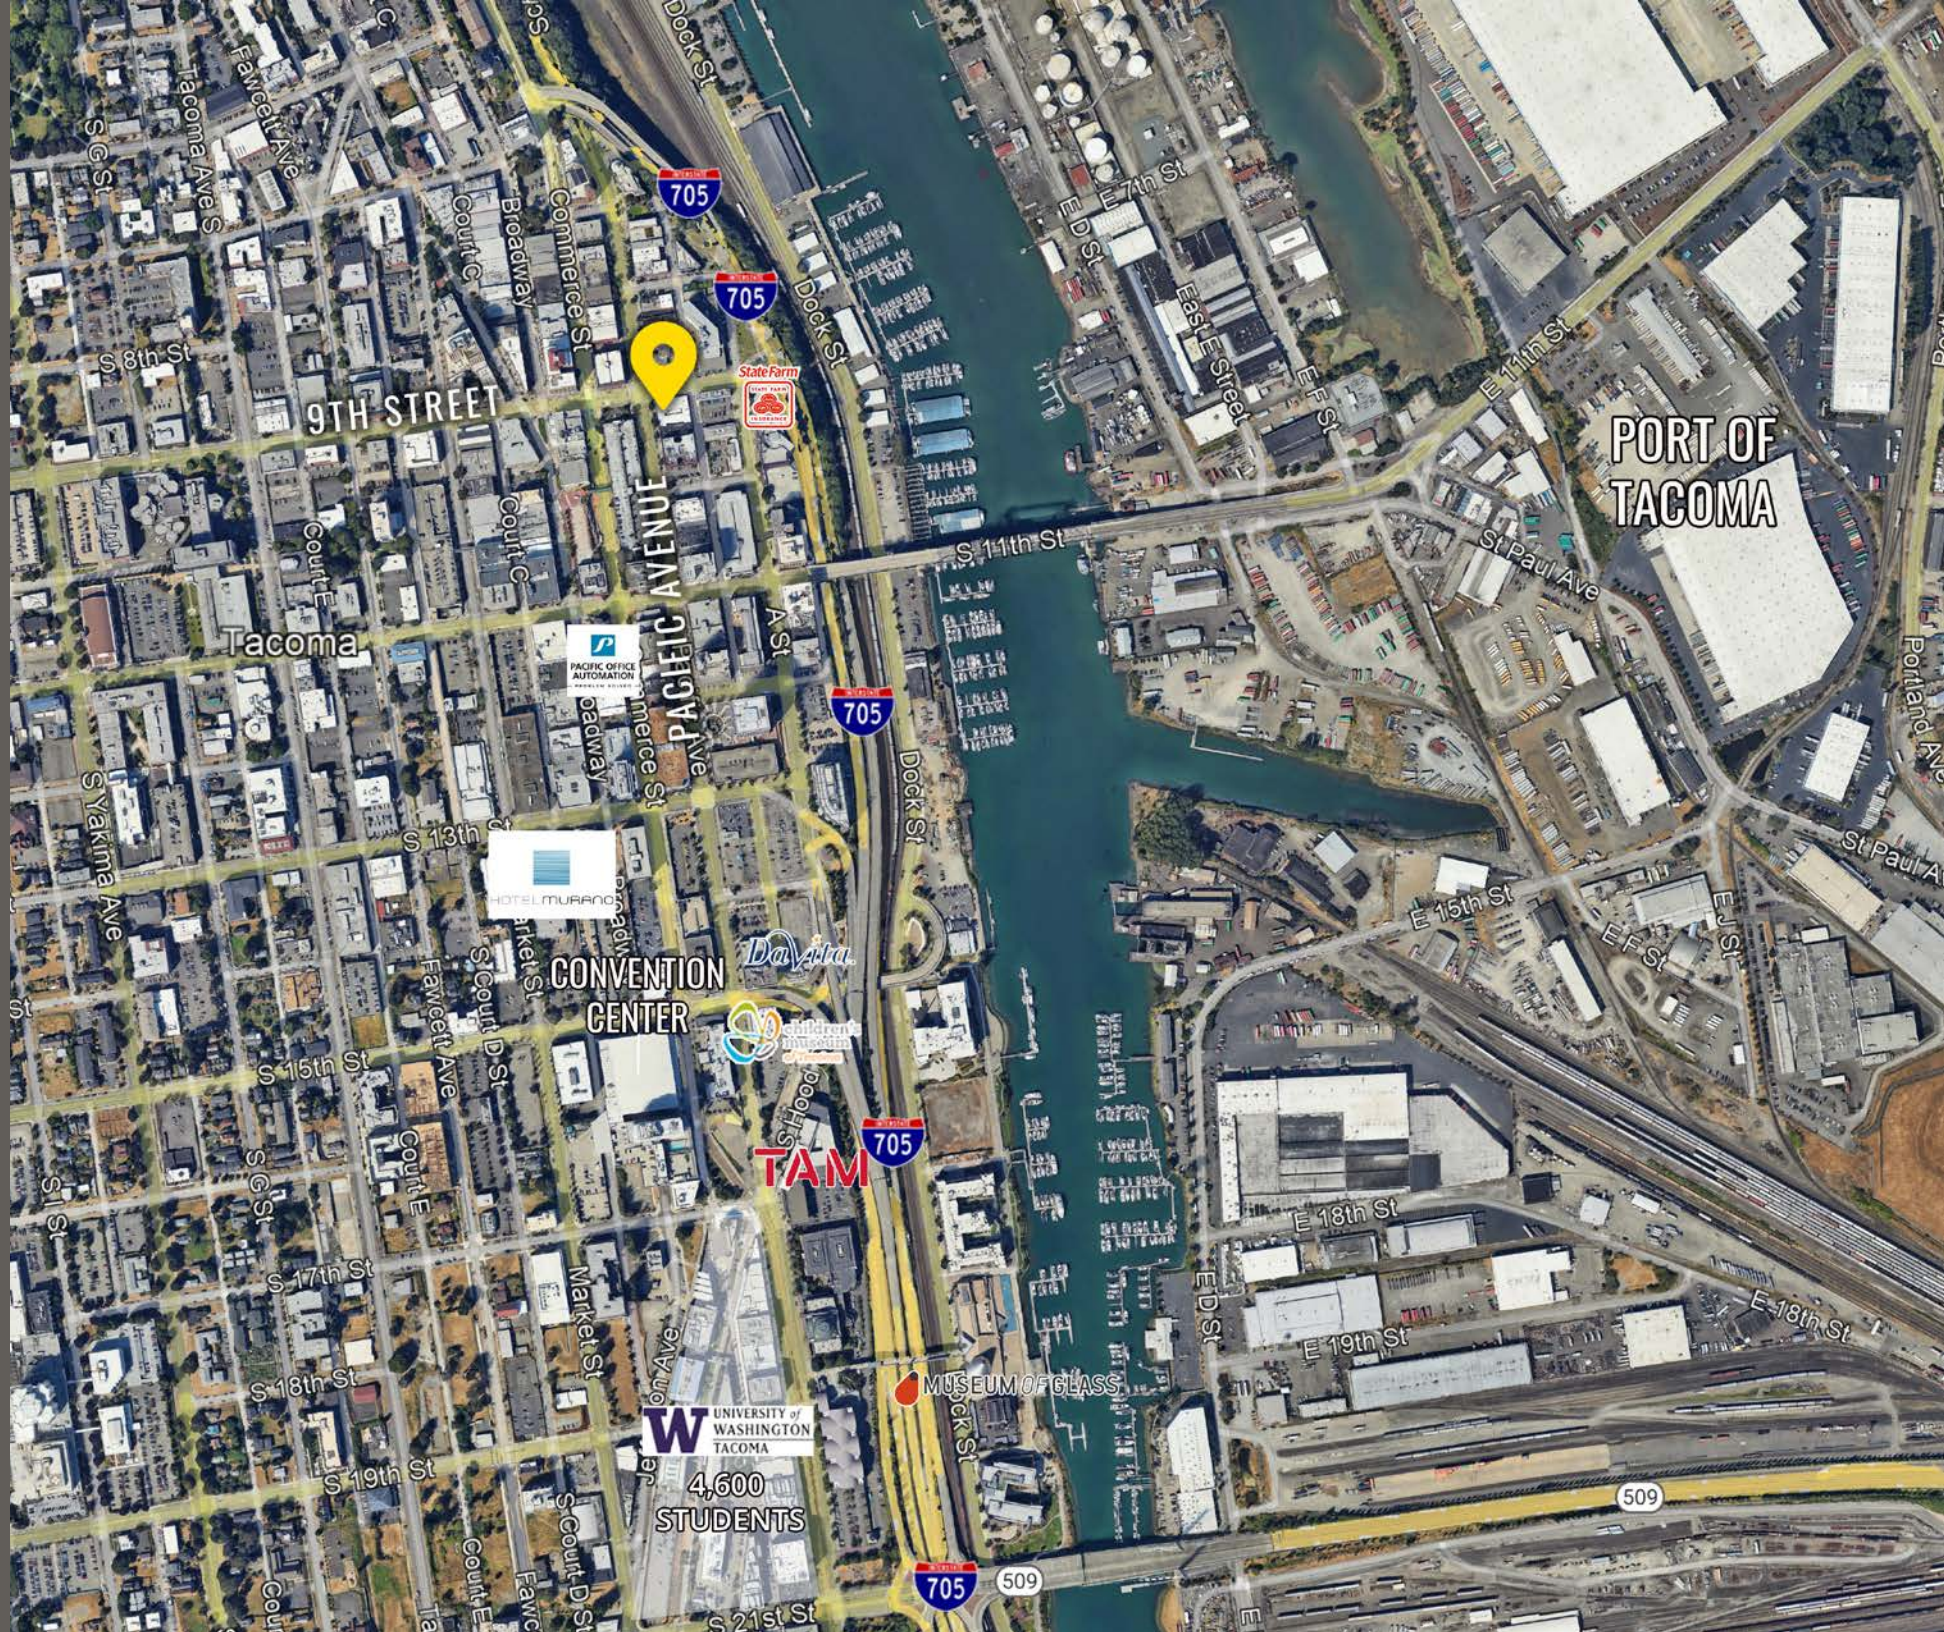

## DAYTIME POPULATION

5 Minutes	10 Minutes	15 Minutes
49,124	116,818	198,721

SUMMARY

FLOOR PLAN

PACIFIC AVENUE

S 9TH STREET

LOCATION AERIAL

PORT OF TACOMA

9TH STREET

PACIFIC AVENUE

Dock St

Dock St

Dock St

E 7th St

S 11th St

E 18th St