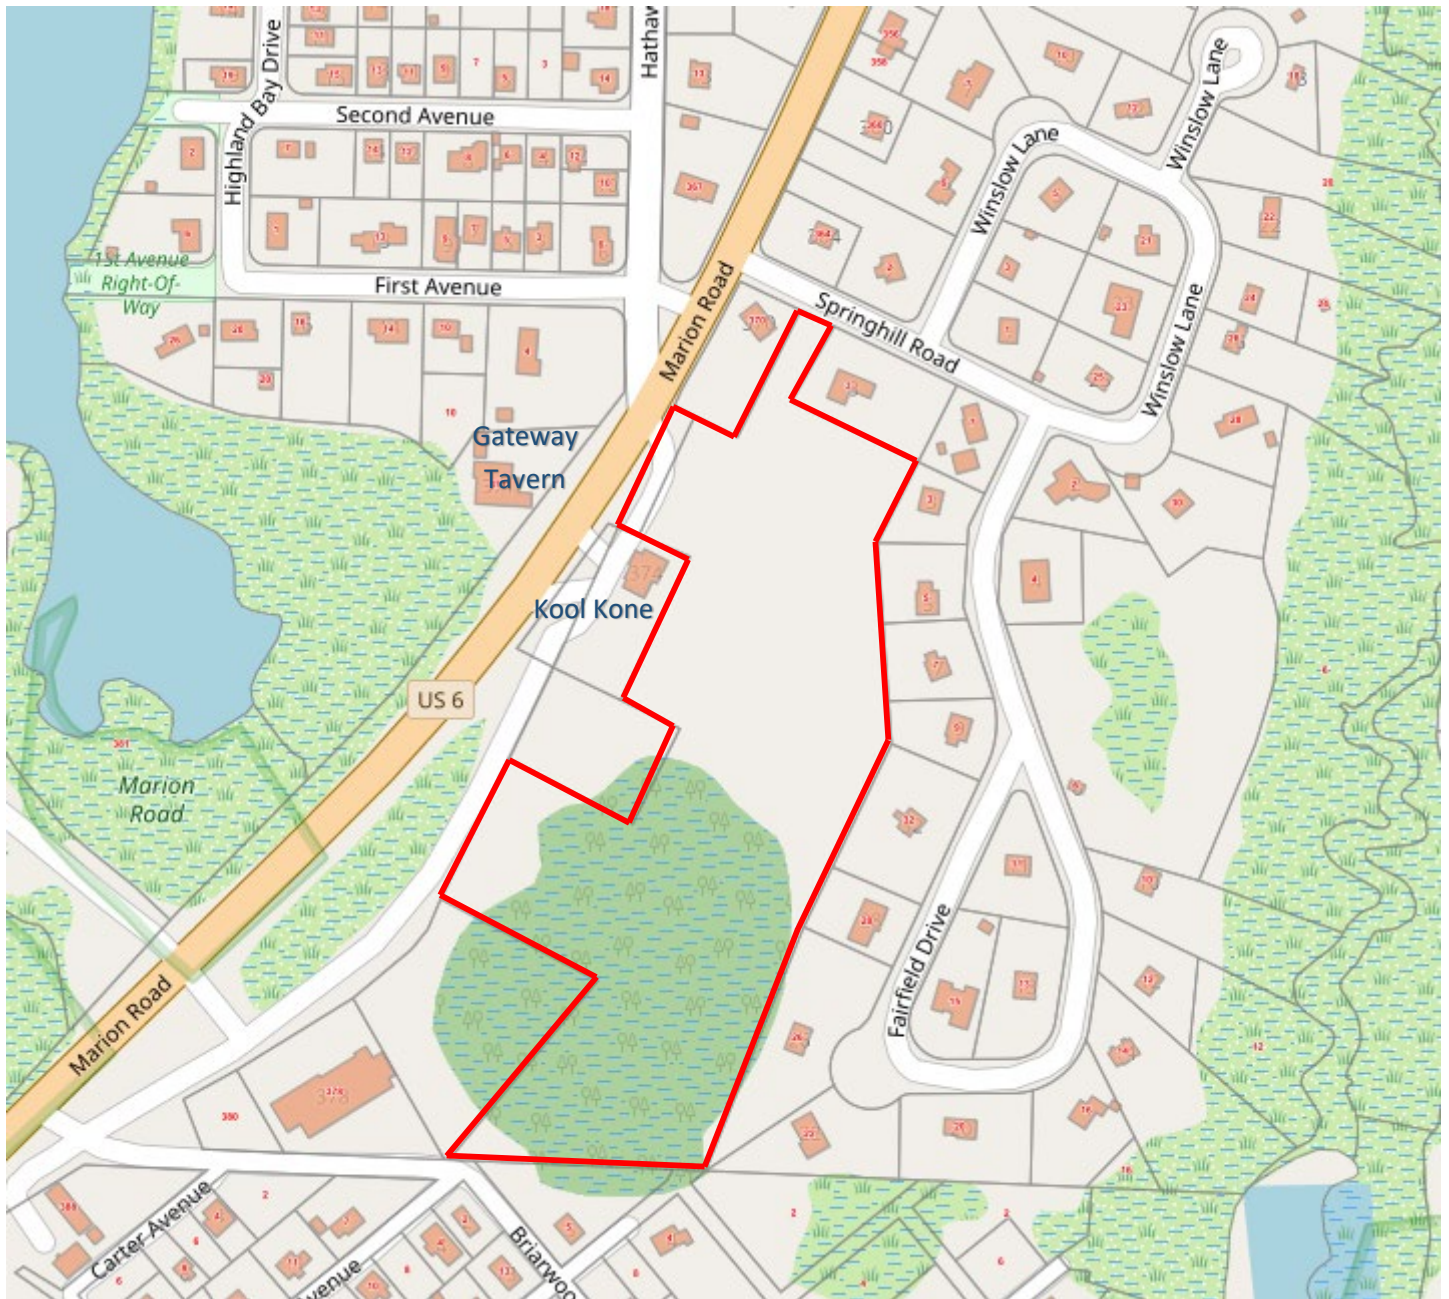

# Commercial Development Land Available

372 Marion Road, Wareham, MA

9.29 Acres

Zoned CS – Commercial Strip

Asking Price: \$800,000

For Information Contact:

Richard E. (Rick) Barnes

CIC Real Estate Advisors