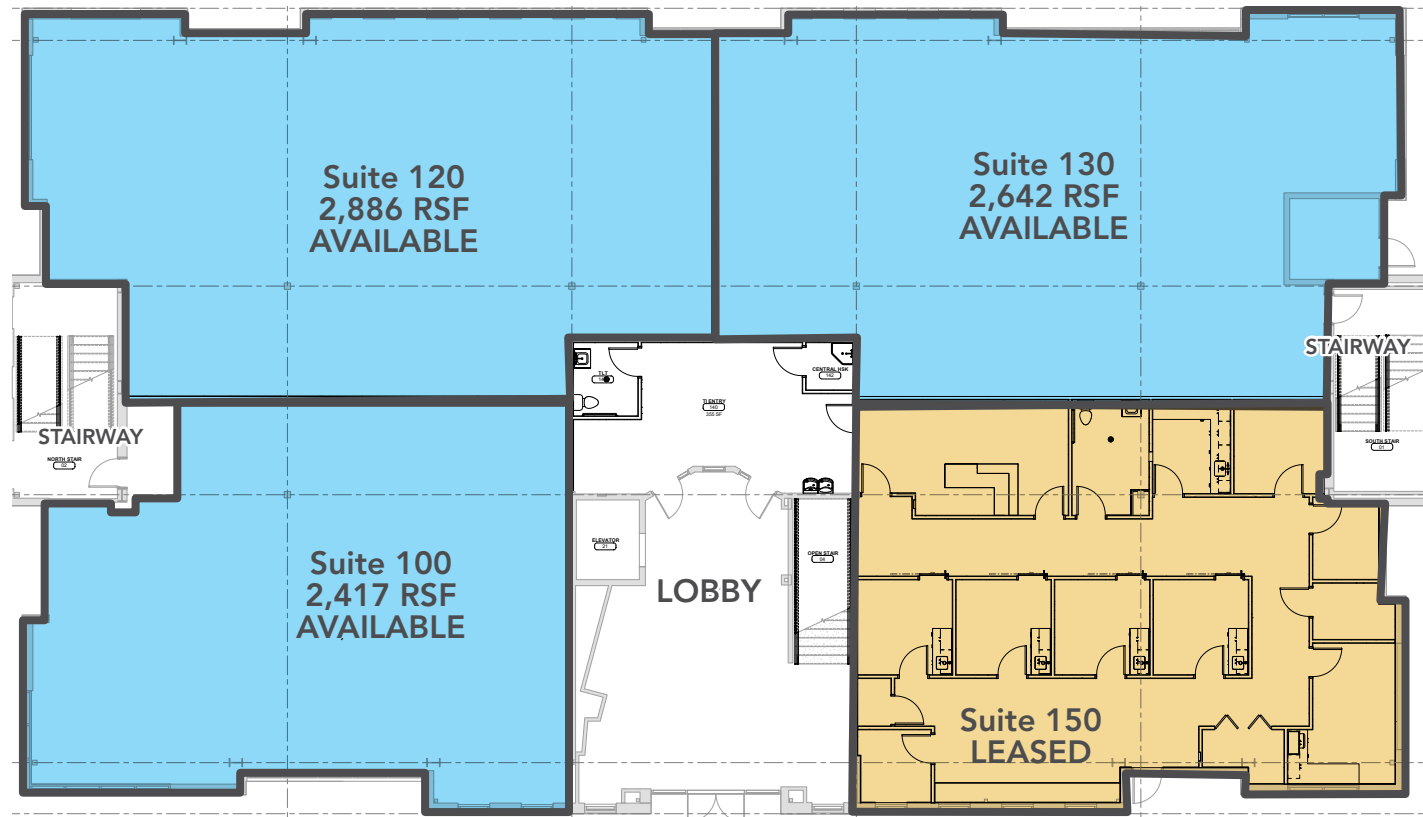

Office 801.456.8800

www.mwcre.com

FLOOR PLAN

LEHI MEDICAL CONDOS

MOUNTAIN WEST
COMMERCIAL REAL ESTATE

FIRST FLOOR

All suites can be combined
for a total of 7,945 RSF

PETER BLACK