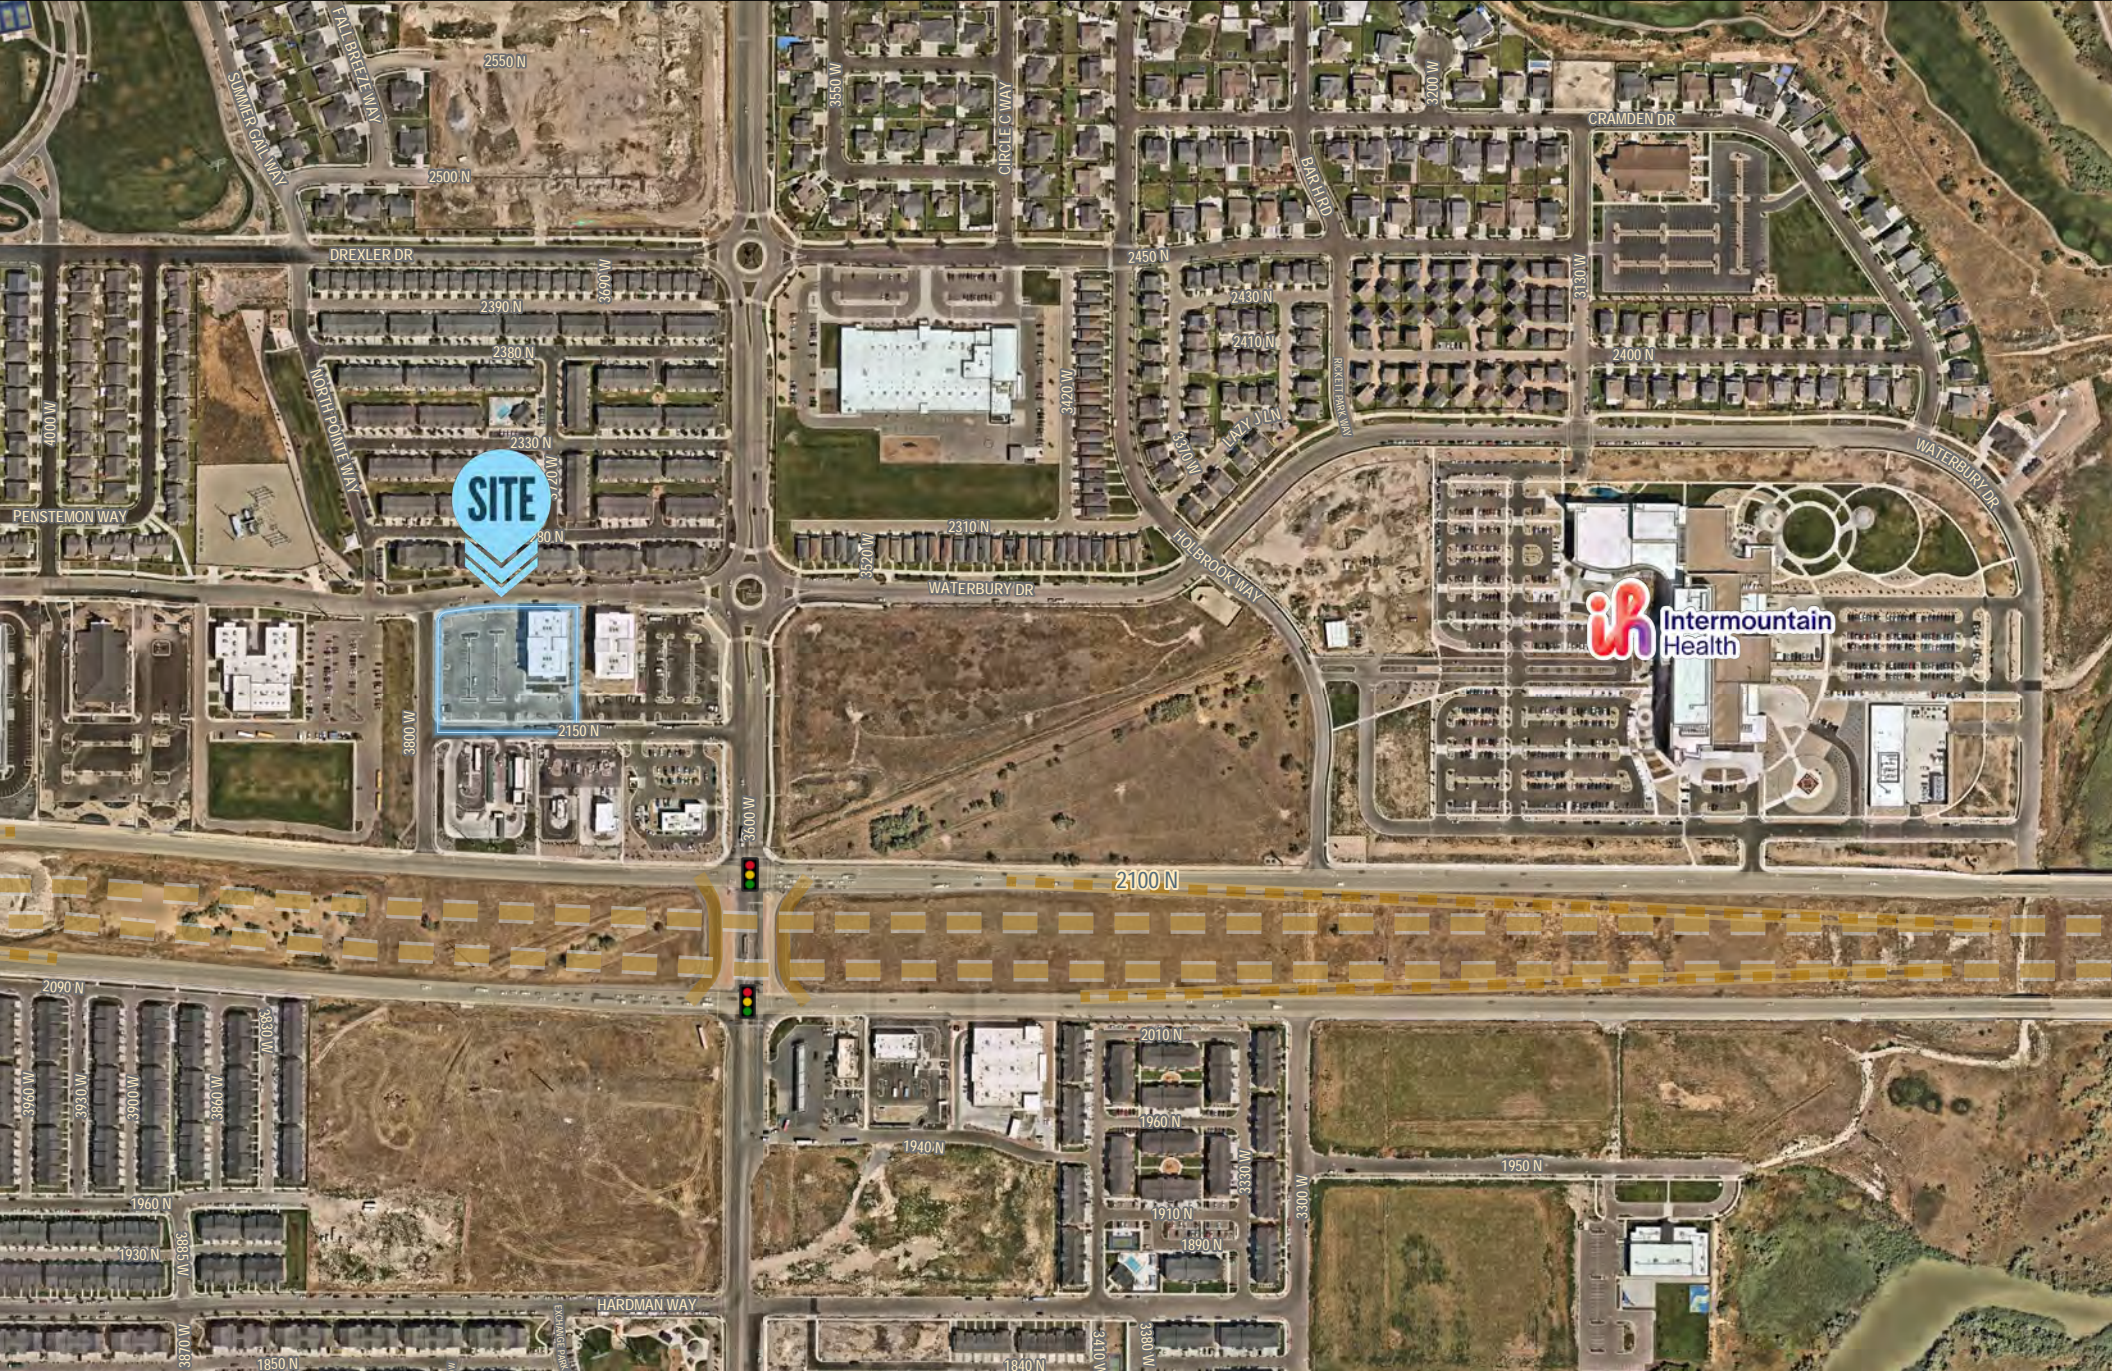

SITE

PETER BLACK
pblack@mwcre.com
direct 801.971.9425
[View Profile](#)

MOUNTAIN WEST
COMMERCIAL REAL ESTATE

**FULL SERVICE
COMMERCIAL REAL ESTATE**
312 East South Temple
Salt Lake City, UT 84111
Office 801.456.8800
www.mwcre.com

This statement with the information it contains is given with the understanding that all negotiations relating to the purchase, renting or leasing of the property described above shall be conducted through this office. The above information while not guaranteed has been secured from sources we believe to be reliable.