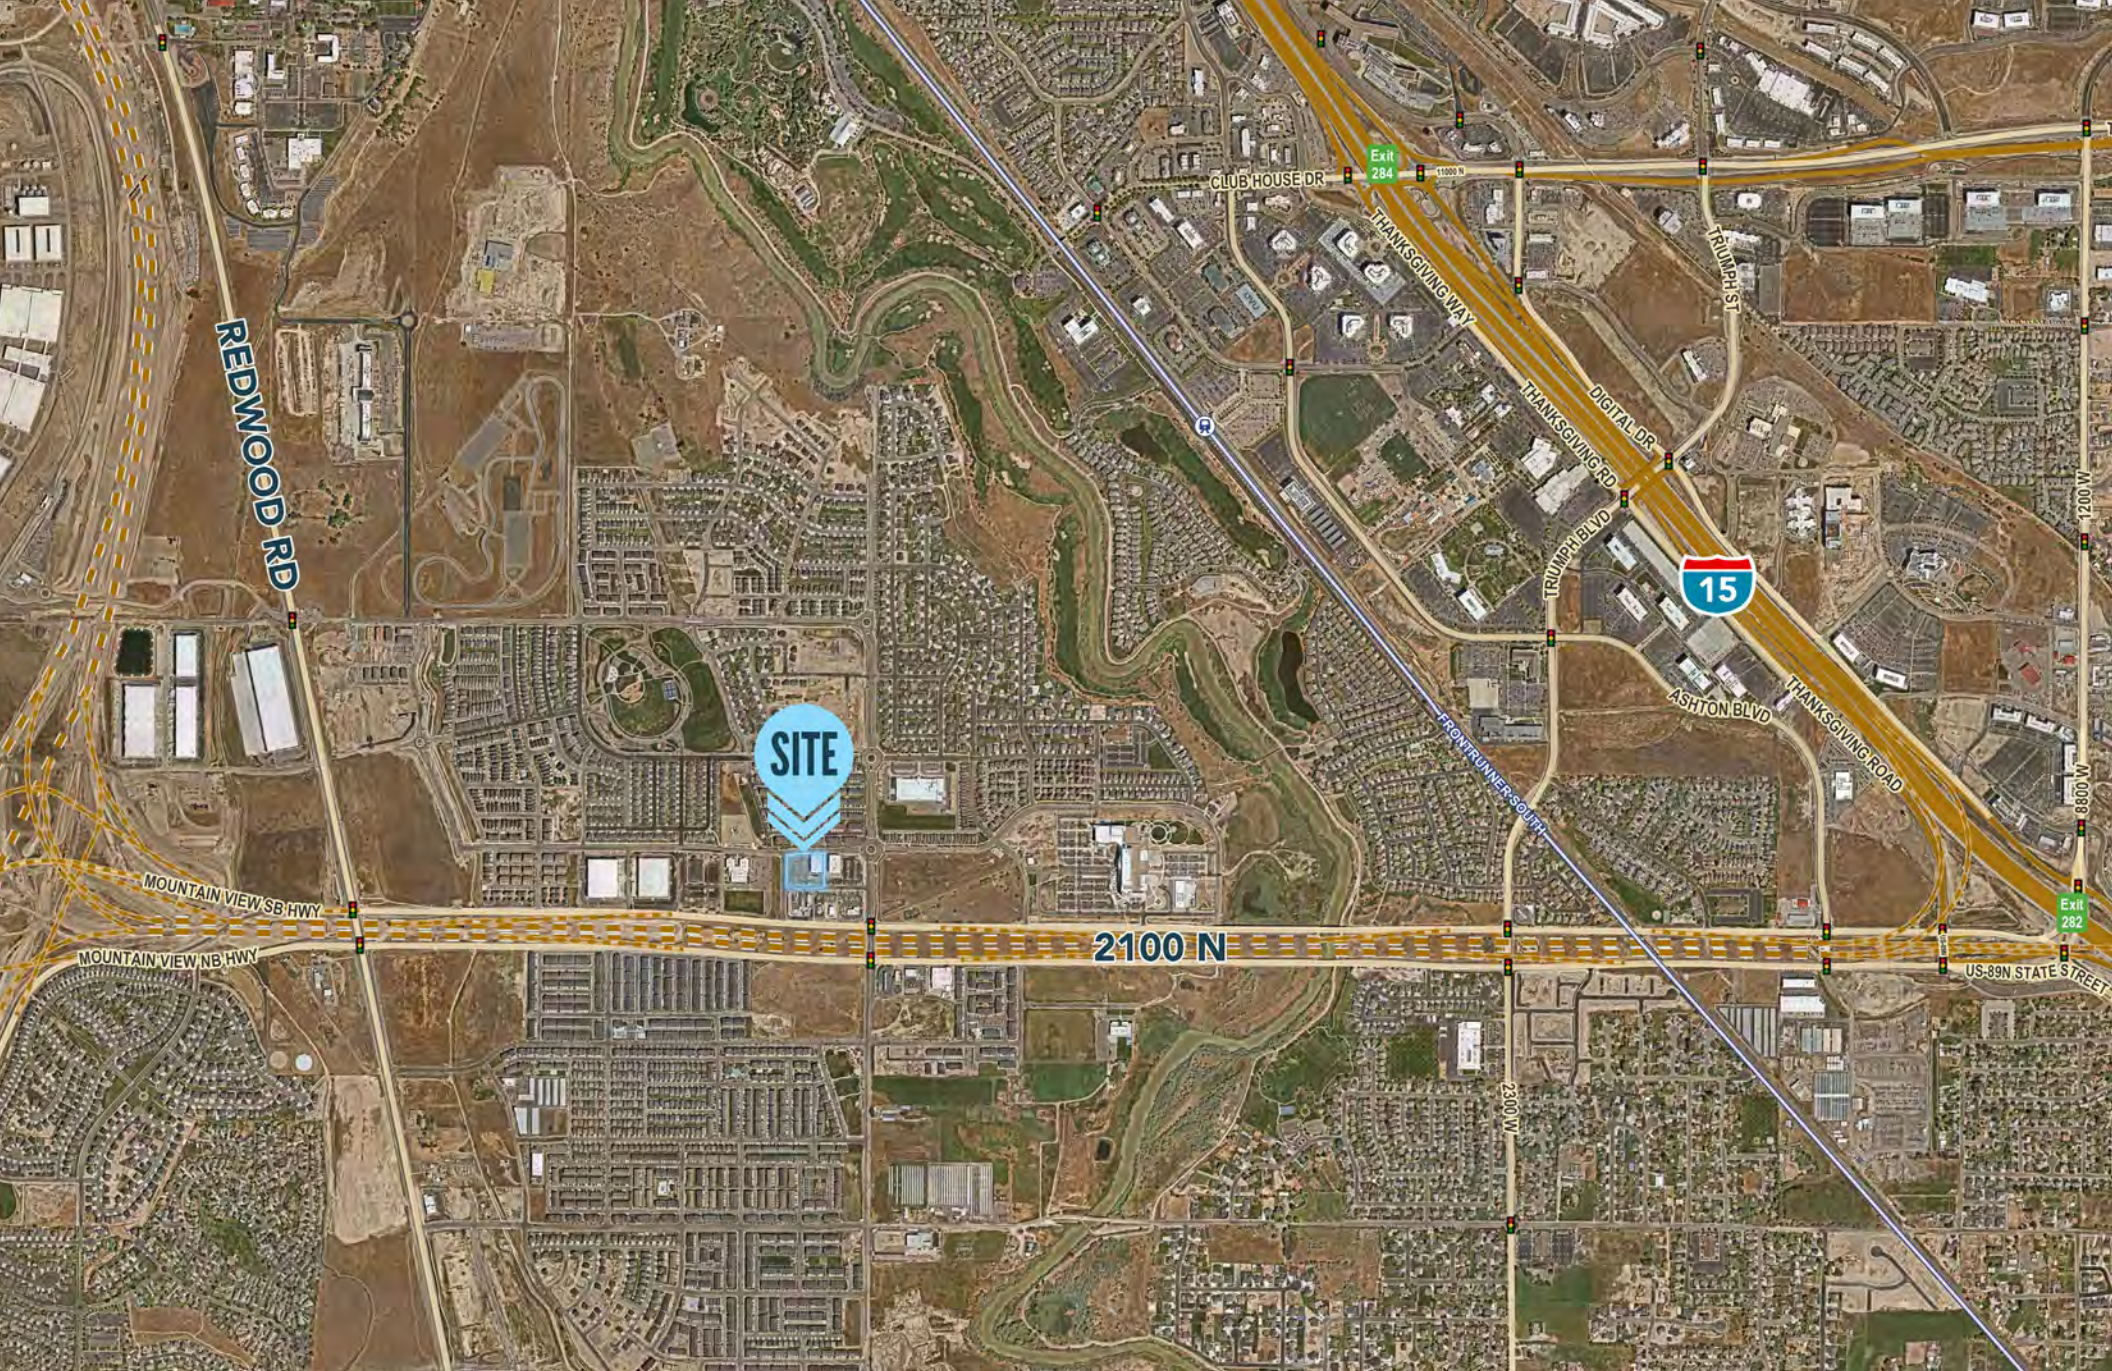

MOUNTAIN WEST
COMMERCIAL REAL ESTATE

PETER BLACK

pblack@mwcre.com
direct 801.971.9425

[View Profile](#)

**FULL SERVICE
COMMERCIAL REAL ESTATE**

312 East South Temple
Salt Lake City, UT 84111

Office 801.456.8800

www.mwcre.com