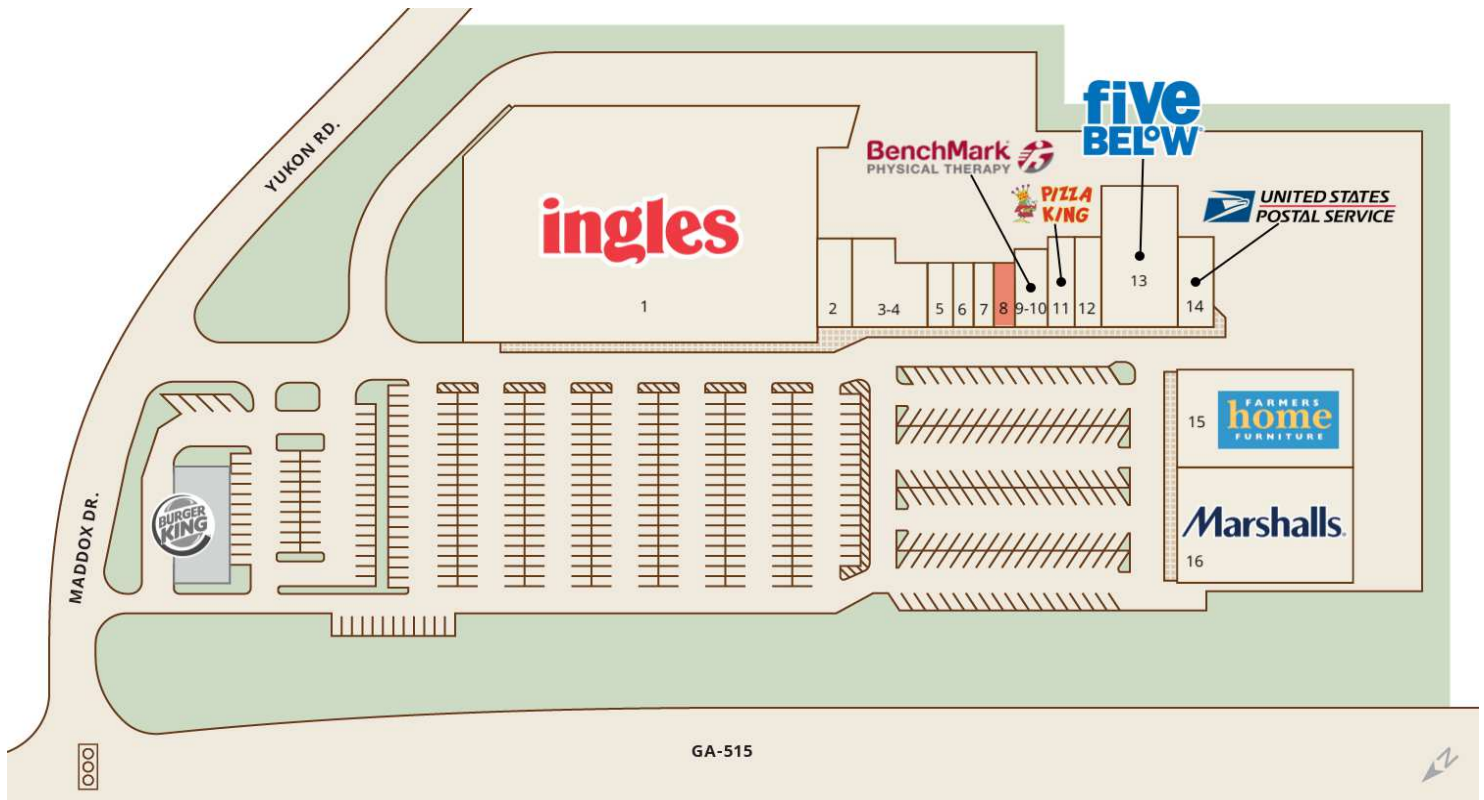

## PROPERTY DESCRIPTION

Anchored by Ingles, Old Orchard Square includes Marshalls, Five Below, Benchmark Physical Therapy, Farmers Home Furniture, Pizza King, and The United States Post Office.

The property is ideally situated along SR-515's retail corridor in East Ellijay, 1 mile from Gilmer Middle and High Schools and minutes from Chattahoochee National Forest.

## PROPERTY HIGHLIGHTS

- Anchored by Ingles
- Marshalls & Five Below now open
- Signalized entrance
- Convenient ingress/egress with high visibility from SR-515

DEMOGRAPHICS	5 MILES	7 MILES	10 MILES
Total Households	8,590	12,699	16,690
Total Population	15,111	22,298	29,428
Average HH Income	\$64,072	\$66,465	\$67,786

# Old Orchard Square

110 Old Orchard Square, Ellijay, GA 30540

SUITE	TENANT NAME	SIZE	SUITE	TENANT NAME	SIZE
1	Ingles	68,000 SF	9-10	Benchmark Physical Therapy	2,450 SF
2	K's Klassy	2,800 SF	11	Pizza King	2,000 SF
3-4	Okinawa Restaurant	4,300 SF	12	Barber Shop	2,000 SF
5	Touch Up	1,500 SF	13	Five Below	8,450 SF
6	Lucky Nails	1,200 SF	14	US Post Office	2,400 SF
7	Massage Season	1,200 SF	15	Farmers Home Furniture	14,000 SF
8	Available	900 SF	16	Marshalls	18,000 SF