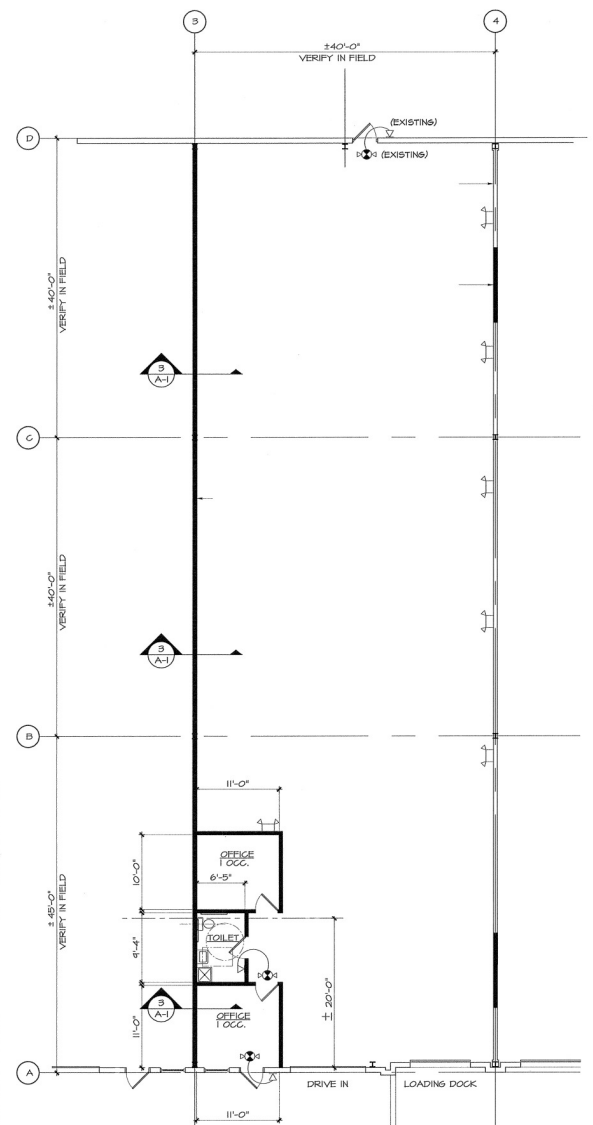

Suite (Bay) 308

- 5,000 sq. ft.
- Two offices
- Reception area
- Open work area
- One ADA bathroom
- Recessed lighting
- Fresh paint
- High Ceilings
- Heated / Air Conditioned
- Comcast and Fios available
- 2016 NNN \$1.26^{PSF}