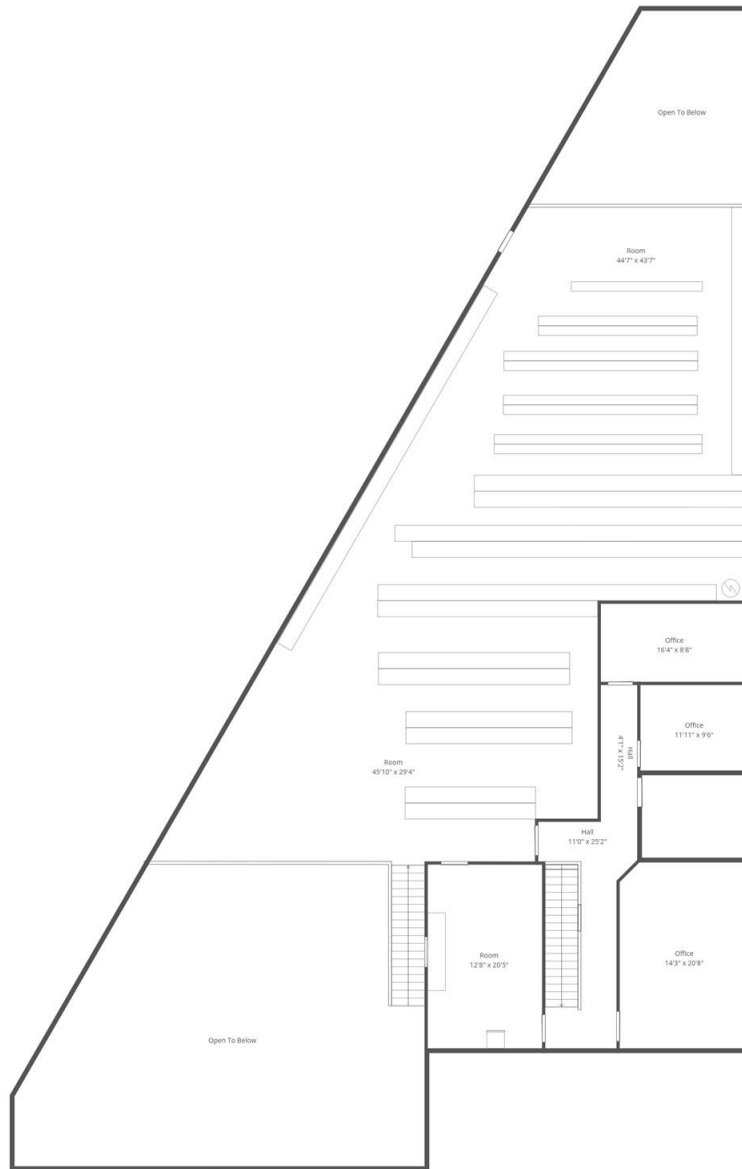

Total: 2364 sq. ft

1st Floor: 1228 sq. Ft, 2nd Floor: 1136 sq. ft

Excluded Areas: Utility: 218 sq. Ft, Workshop: 2828 sq. Ft, Storage: 1041 sq. Ft,

Open To Below: 1658 sq. Ft, Room: 2861 sq. Ft, Walls: 362 sq. ft

1st Floor

2nd Floor

Total: 2364 sq. ft

1st Floor: 1228 sq. Ft, 2nd Floor: 1136 sq. ft

Excluded Areas: Utility: 218 sq. Ft, Workshop: 2828 sq. Ft, Storage: 1041 sq. Ft,

Open To Below: 1658 sq. Ft, Room: 2861 sq. Ft, Walls: 362 sq. ft

EXIT