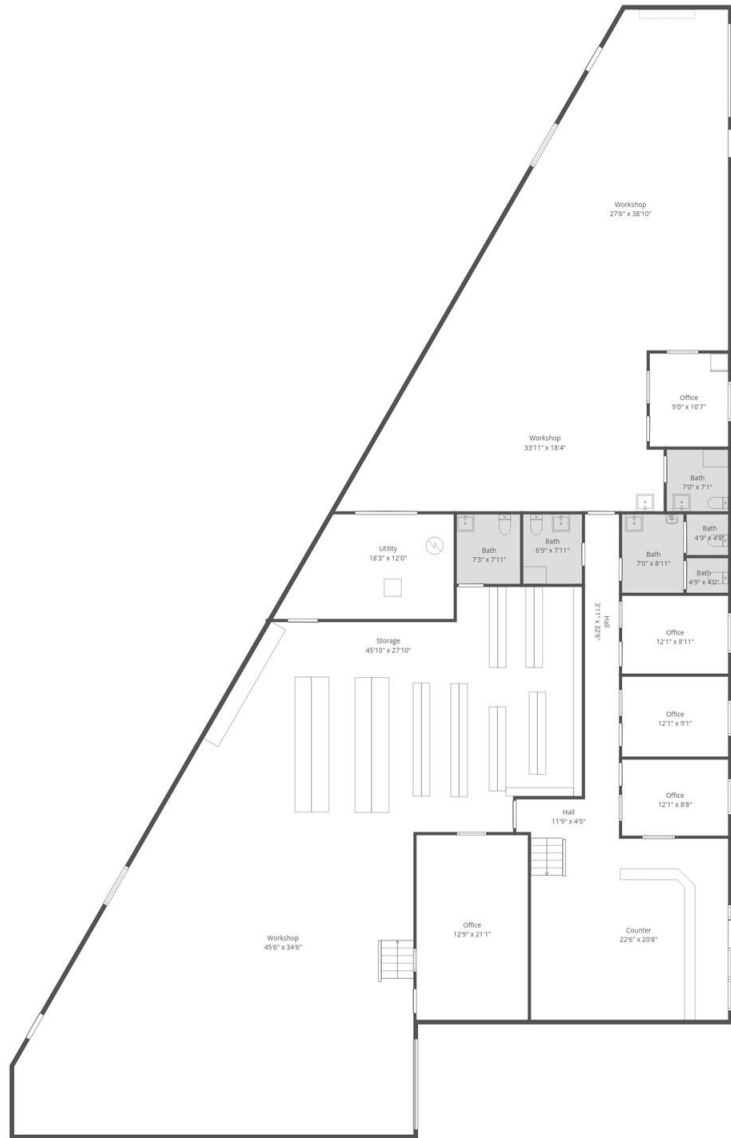

Total: 2364 sq. ft

1st Floor: 1228 sq. Ft, 2nd Floor: 1136 sq. ft

Excluded Areas: Utility: 218 sq. Ft, Workshop: 2828 sq. Ft, Storage: 1041 sq. Ft,

Open To Below: 1658 sq. Ft, Room: 2861 sq. Ft, Walls: 362 sq. ft

1st Floor

2nd Floor

Total: 2364 sq. ft

1st Floor: 1228 sq. Ft, 2nd Floor: 1136 sq. ft

Excluded Areas: Utility: 218 sq. Ft, Workshop: 2828 sq. Ft, Storage: 1041 sq. Ft,

Open To Below: 1658 sq. Ft, Room: 2861 sq. Ft, Walls: 362 sq. ft

EXIT