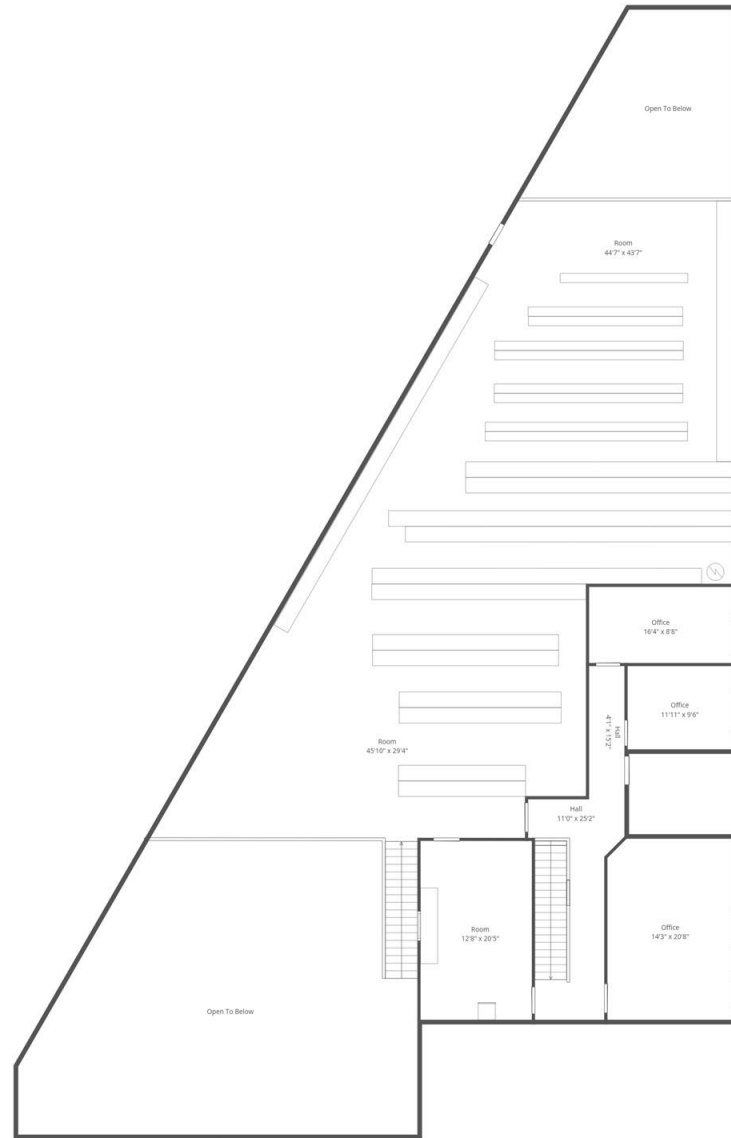

Total: 2364 sq. ft

1st Floor: 1228 sq. Ft, 2nd Floor: 1136 sq. ft

Excluded Areas: Utility: 218 sq. Ft, Workshop: 2828 sq. Ft, Storage: 1041 sq. Ft,

Open To Below: 1658 sq. Ft, Room: 2861 sq. Ft, Walls: 362 sq. ft

1st Floor

2nd Floor

Total: 2364 sq. ft

1st Floor: 1228 sq. Ft, 2nd Floor: 1136 sq. ft

Excluded Areas: Utility: 218 sq. Ft, Workshop: 2828 sq. Ft, Storage: 1041 sq. Ft,

Open To Below: 1658 sq. Ft, Room: 2861 sq. Ft, Walls: 362 sq. ft

EXIT