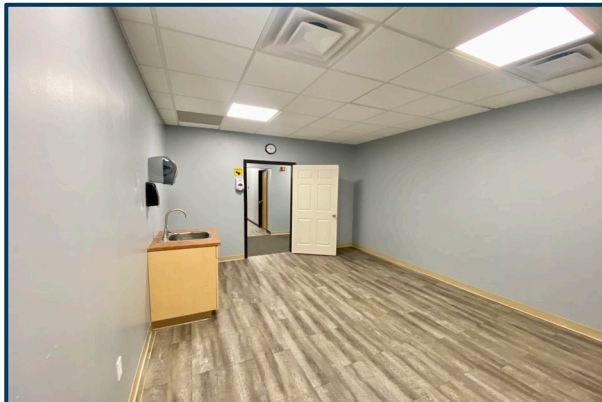

FOR LEASE

2,080 SF MEDICAL OFFICE SPACE
3 Professional Dr,
Alton, IL

■ WWW.CHOOSEKWG.COM ■ WWW. CHOOSEKWG.COM ■ WWW. CHOOSEKWG.COM ■

- 34 min drive from Lambert-St. Louis International Airport
- Multi-tenant healthcare
- Rent: \$13.50 Sf/Yr.
- Service Type: NNN
- 24-hour access
- Air conditioning, Partitioned office, High ceiling, Security system
- Land Area: 1.57 AC
- Parcel ID: 23-2-08-08-05-101-056