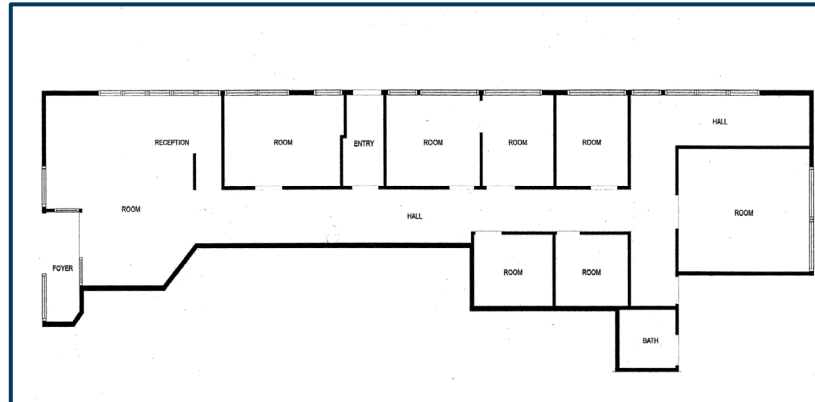

FOR LEASE

2,080 SF MEDICAL OFFICE SPACE
3 Professional Dr,
Alton, IL

■ WWW.CHOOSEKWG.COM ■ WWW. CHOOSEKWG.COM ■ WWW. CHOOSEKWG.COM ■

- 34 min drive from Lambert-St. Louis International Airport
- Multi-tenant healthcare
- Rent: \$13.50 Sf/Yr.
- Service Type: NNN
- 24-hour access
- Air conditioning, Partitioned office, High ceiling, Security system
- Land Area: 1.57 AC
- Parcel ID: 23-2-08-08-05-101-056