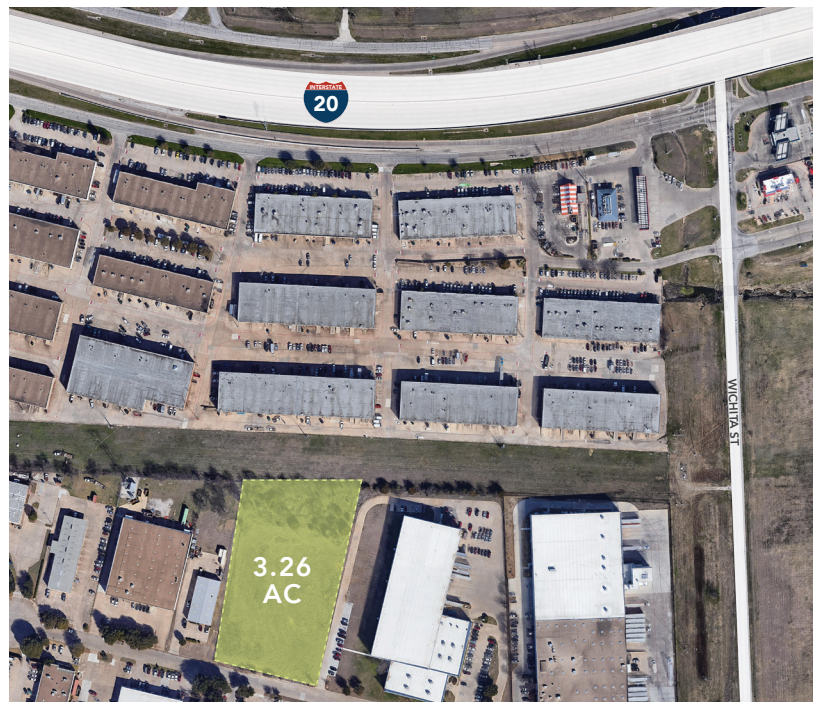

3.26 ACRES FOR SALE

3101 WICHITA CT, FORT WORTH, TX 76140

IMMEDIATE PROXIMITY TO I-20

- 3.26 AC
- Zoned "J" Medium Industrial with the City of Fort Worth
- Ready for Development - All Utilities at Site
- Great proximity to I-20, I-35W, and Loop 820
- Ability for Outside Storage
- Strong Labor Demographics in Immediate Area