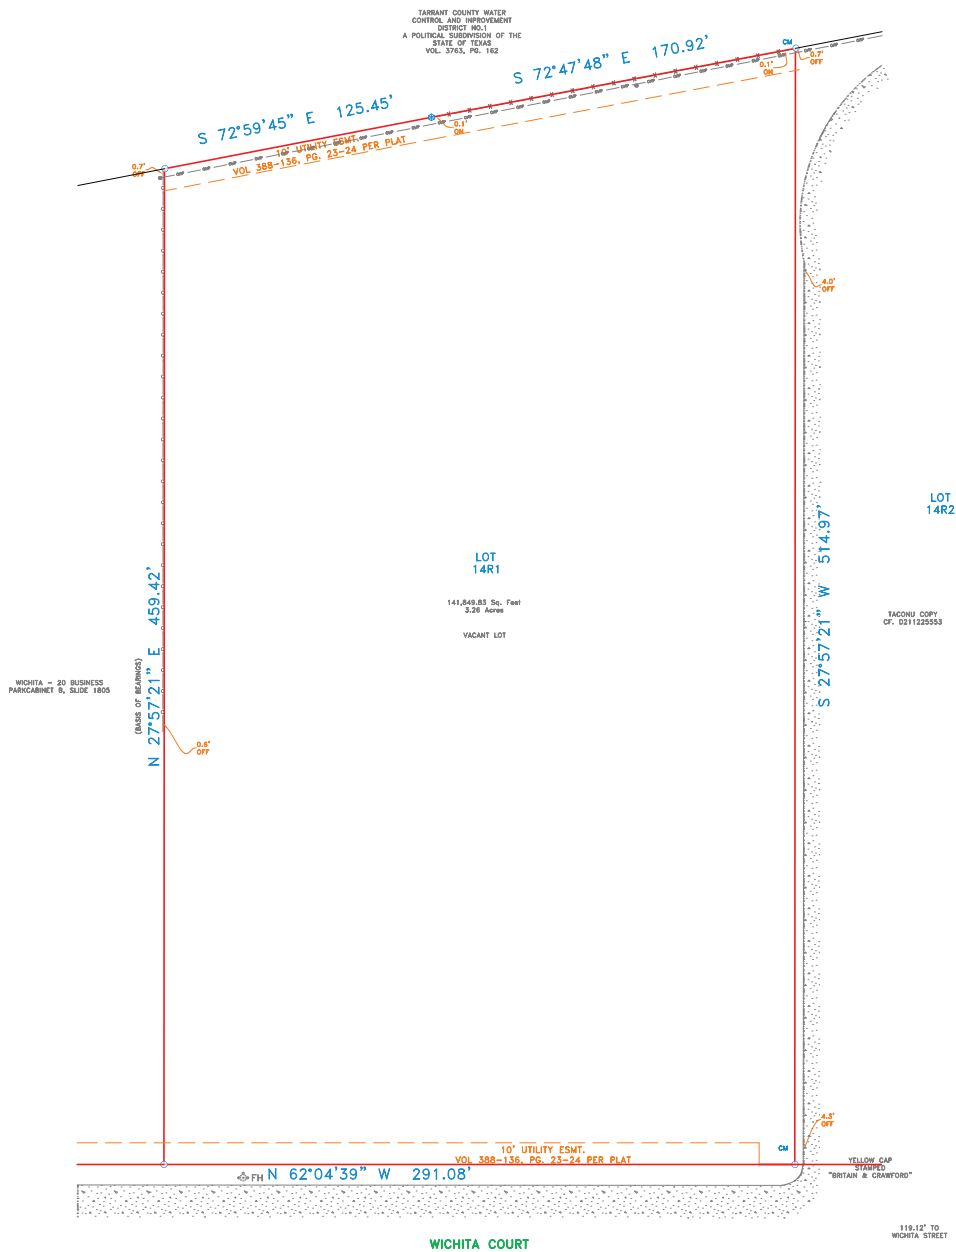

3.26 ACRES FOR SALE

3101 WICHITA CT, FORT WORTH, TX 76140

MATT BLACKBURN

817.502.8179

matt.blackburn@streamrealty.com

JEFF REIN

817.877.1309

jeff.rein@streamrealty.com

STREAM
www.streamrealty.com