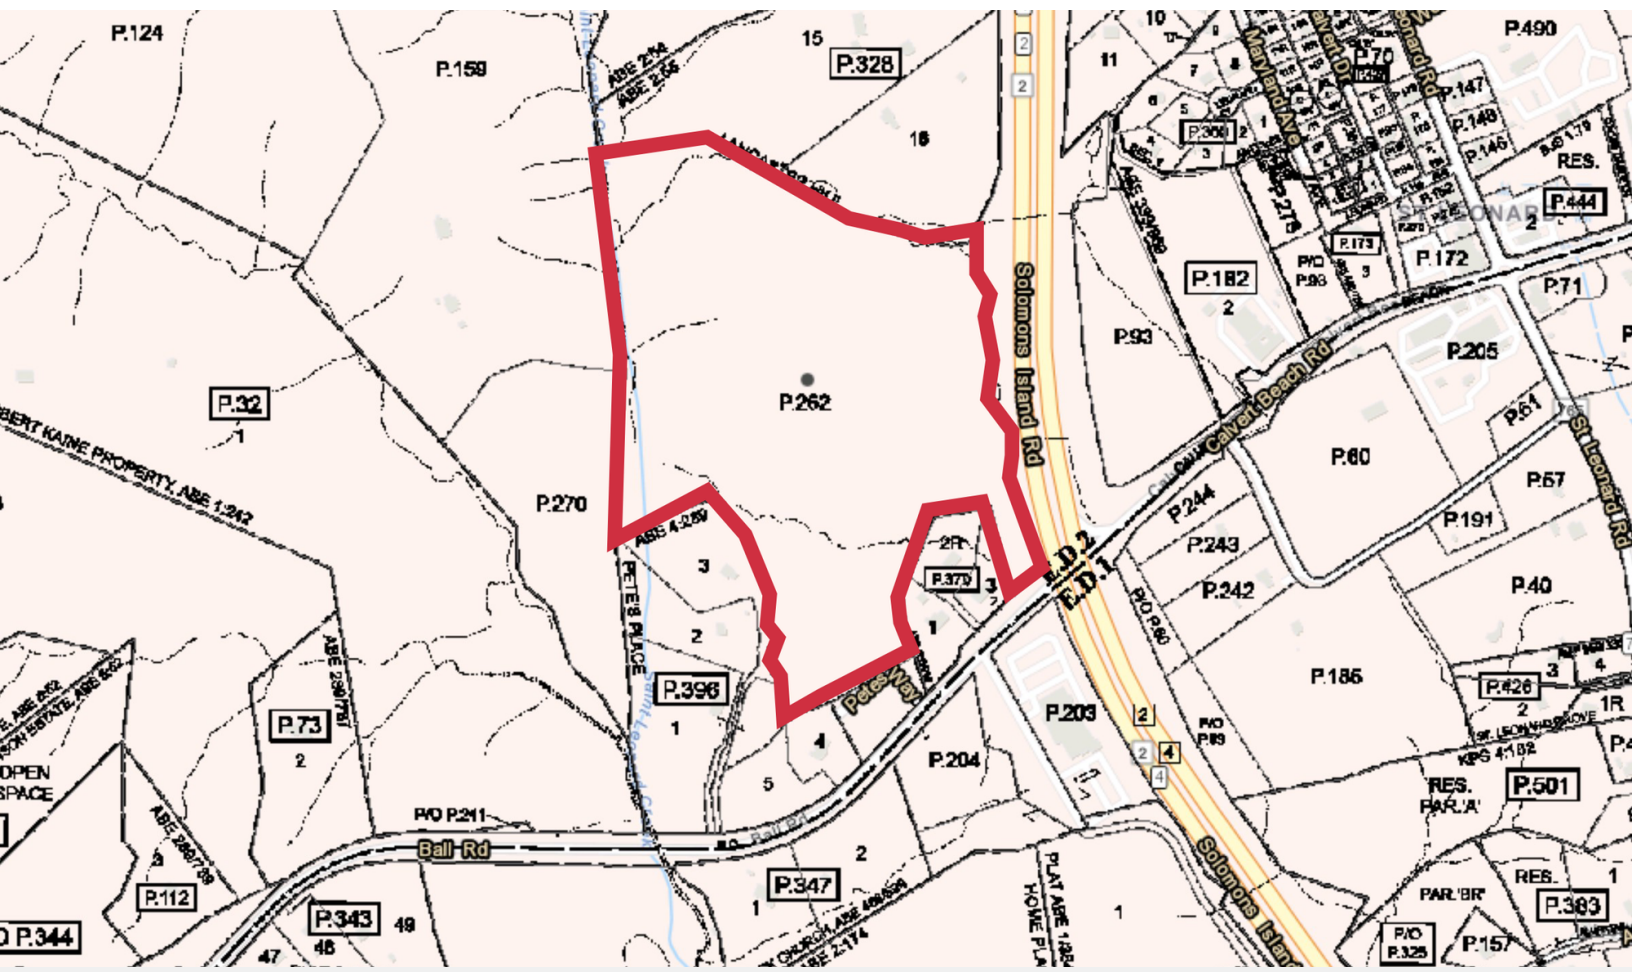

FOR SALE
Land | 42.59 Acres

The information contained herein has been given to us by the owner of the property or other sources we deem reliable. We have no reason to doubt its accuracy, but we do not guarantee it. Floor plans, site plans and other graphic representations of this property have been reduced and reproduced, and are not necessarily to scale. All information should be verified prior to purchase or lease.